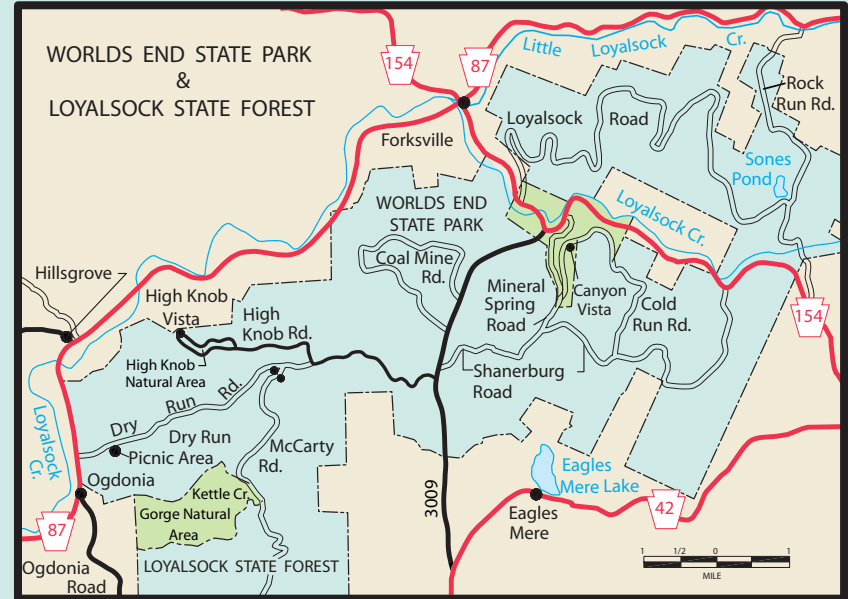

WORLDS END STATE PARK

- Park Office/Visitor Center
- Water
- Picnic Area
- Restrooms
- Vista
- Picnic Pavilions
- Public Phone
- Blue Symbols Mean Accessible
- Food Concession
- Swimming Area
- Chapel
- Sanitary Dump Station
- Showerhouse/Restrooms
- Camping
- Hiking Trail
- Unpaved Road
- State Park No Hunting
- State Park Hunting