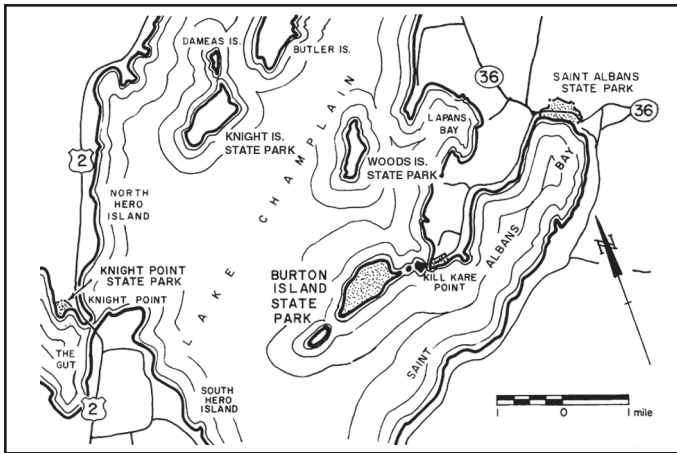

L A K E C H A M P L A I N

LEGEND

- PRIVY
- CAMPSITE
- TRAIL
- SAND BAR
- WET AREA
- FRAGILE AREA

Woods Island State Park

Drawn by: g m durkee
3/14/86
Revised 3/07 erp