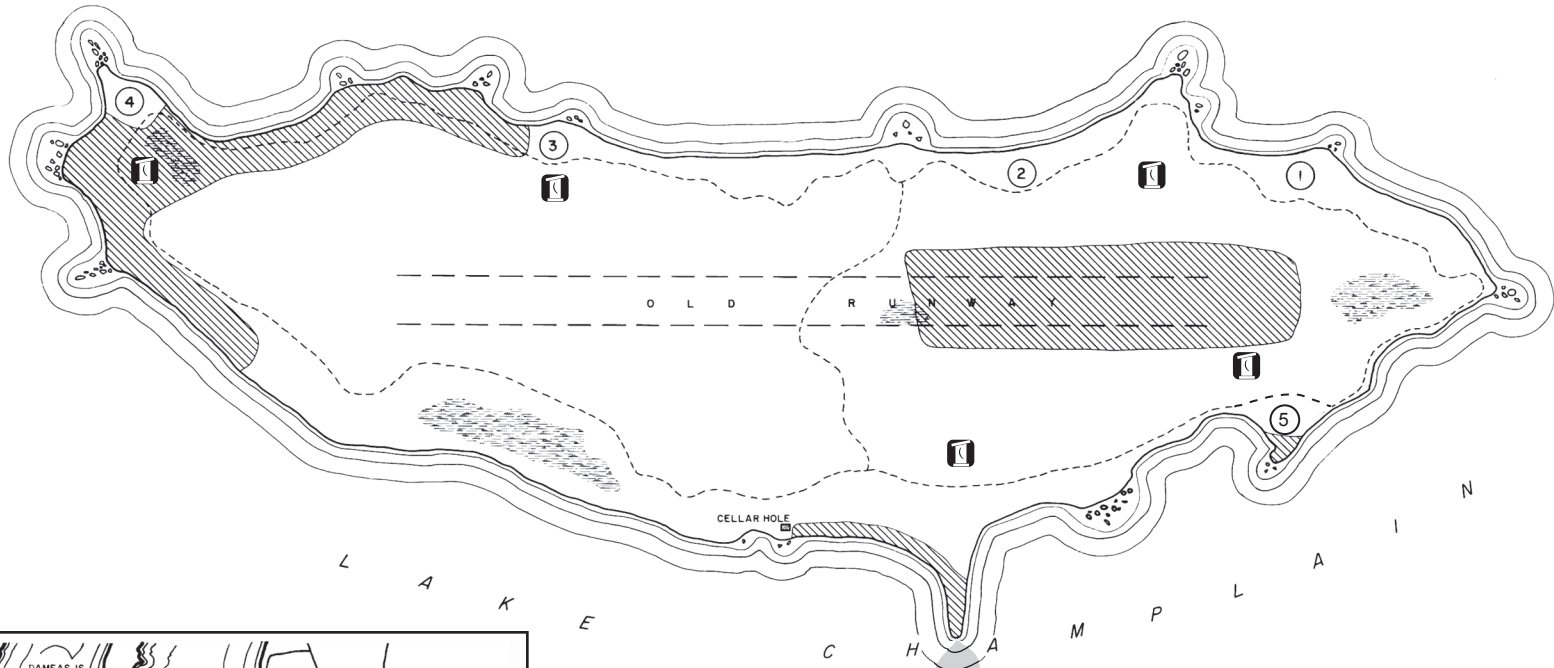

L A K E C H A M P L A I N

LEGEND

- PRIVY
- CAMPSITE
- TRAIL
- SAND BAR
- WET AREA
- FRAGILE AREA

Woods Island State Park

Drawn by: g m durkee
3/14/86
Revised 3/07 erp