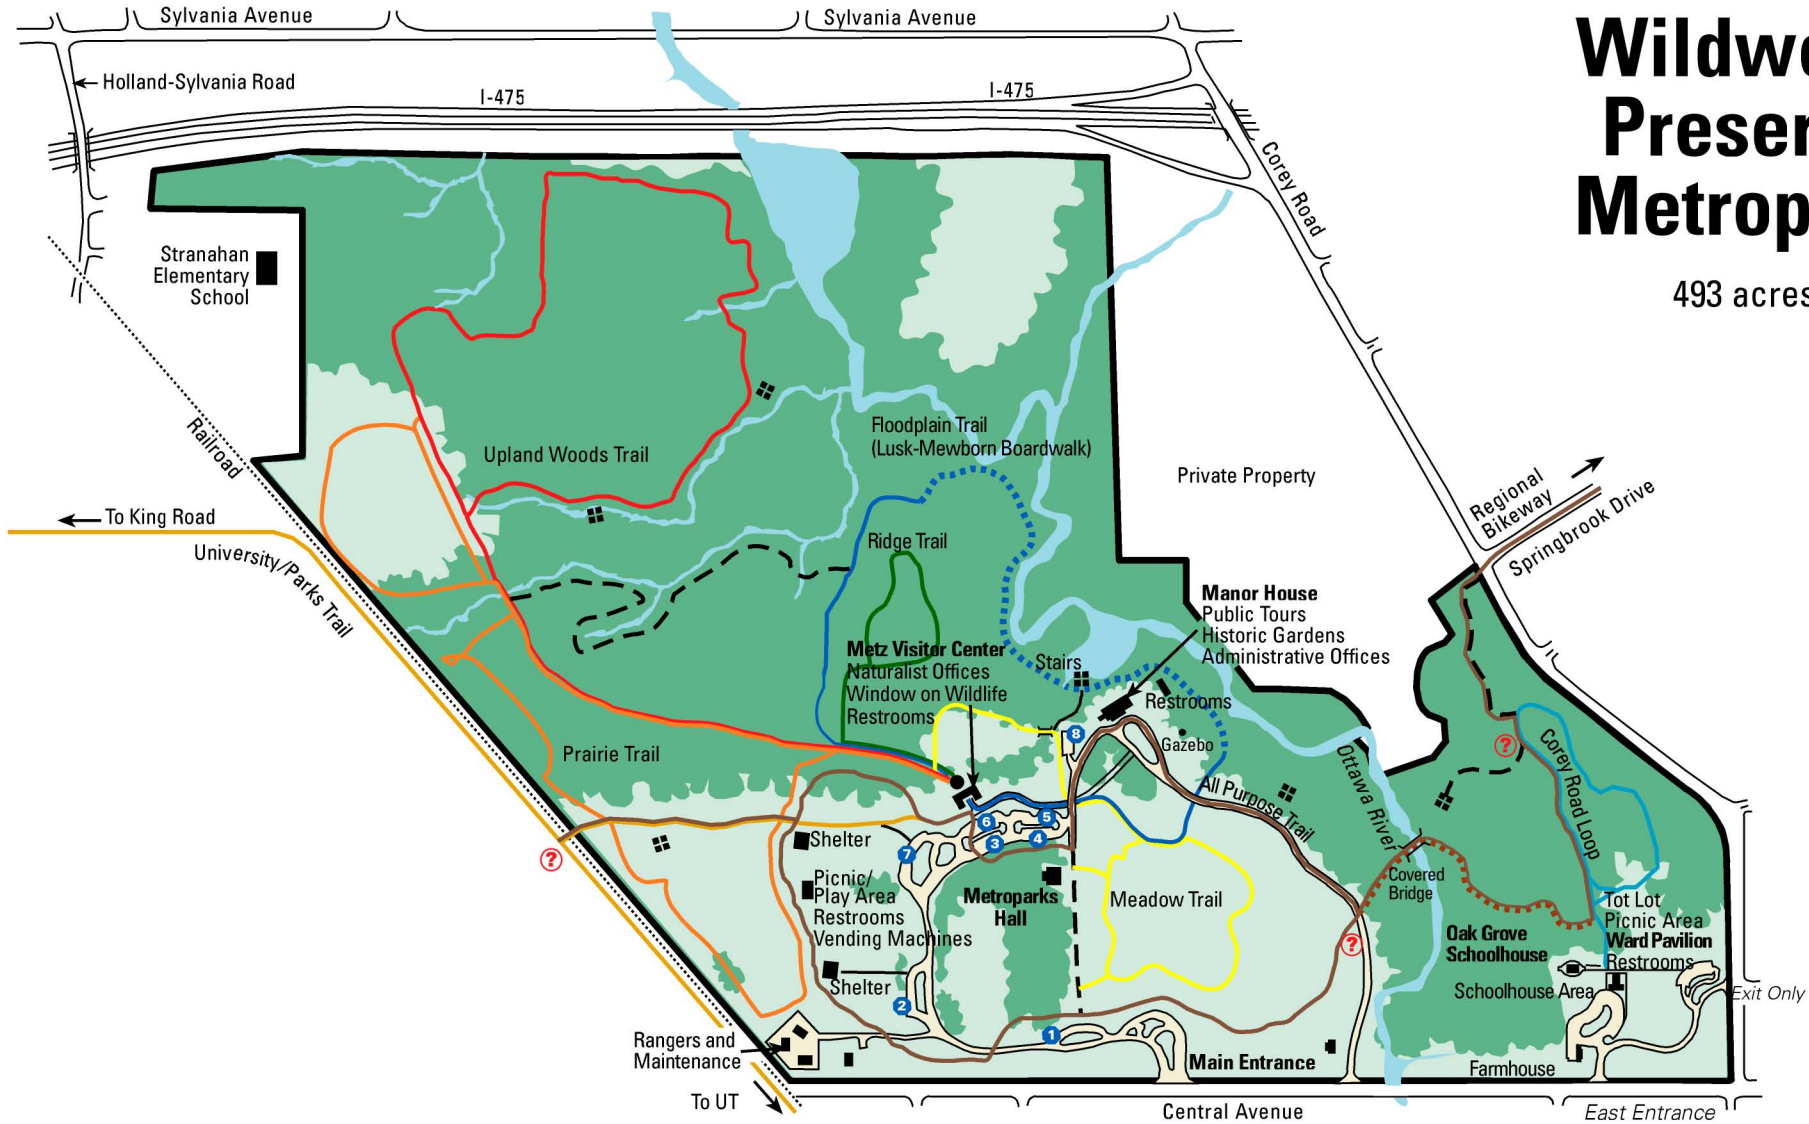

Wildwood Preserve Metropark

493 acres

Trails		Round Trip Miles	
	Walking		
Red	Upland Woods Trail	2.3	All walking trails may be used for skiing.
Blue	Floodplain Trail	1.4	
Green	Ridge Trail	0.8	
Yellow	Meadow Trail	1.2	
Orange	Prairie Trail	2.1	
Lt. Blue	Corey Rd. Loop	0.6	
	All Purpose Trail	3.3	
Brown			
University/Parks Trail		6.3	