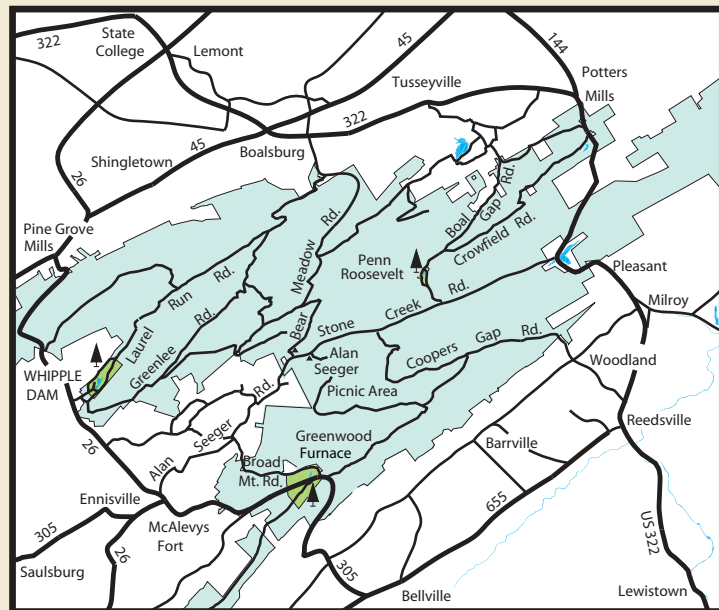

# WHIPPLE DAM STATE PARK

- Information
- Lifeguard Station
- Water
- Picnic Area
- Restrooms
- Boat Rental
- Picnic Pavilion
- Public Phone
- Food Concession
- Beach
- Boat Launch
- Overlook
- Ice Skating
- Hiking Trail
- Snowmobile Trail
- Cross-country Skiing
- Snowmobile & Automobile
- Joint Use Roadway
- Unpaved Road
- State Park No Hunting
- State Park Hunting

ROTHROCK STATE FOREST

HUNTINGDON COUNTY

Map by Wayne T. Fechter 12/02