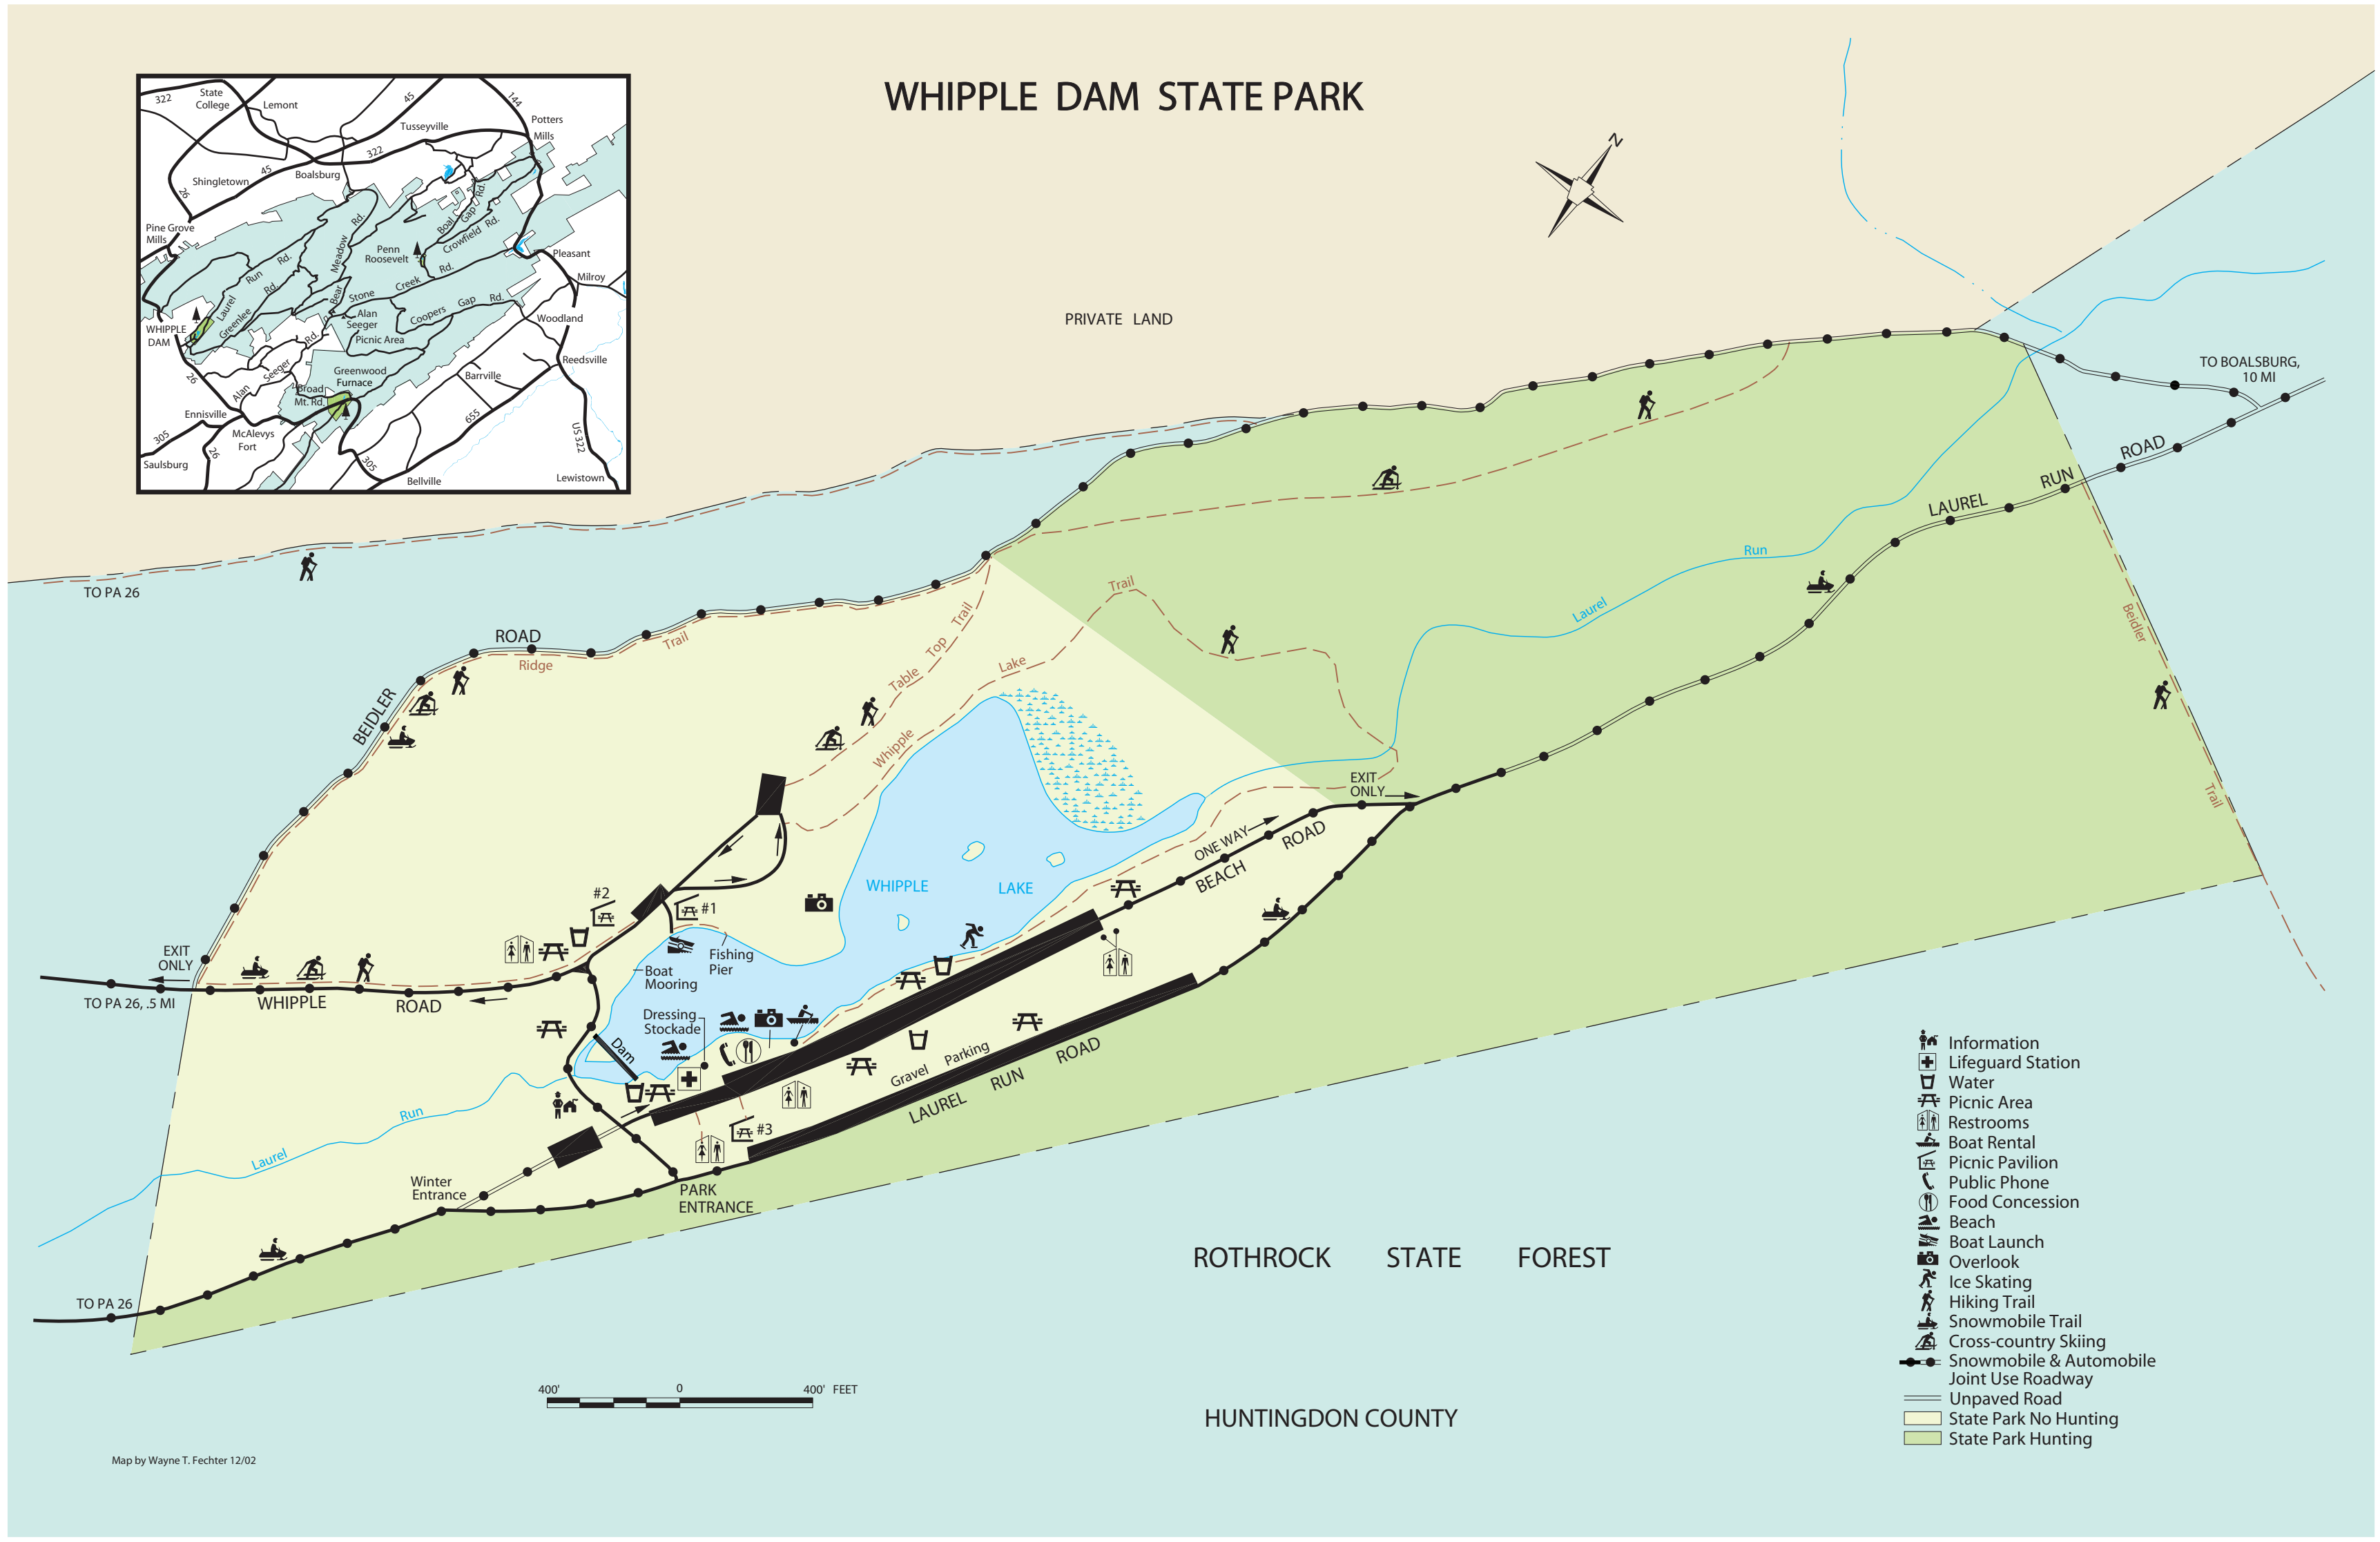

# WHIPPLE DAM STATE PARK

- Information
- Lifeguard Station
- Water
- Picnic Area
- Restrooms
- Boat Rental
- Picnic Pavilion
- Public Phone
- Food Concession
- Beach
- Boat Launch
- Overlook
- Ice Skating
- Hiking Trail
- Snowmobile Trail
- Cross-country Skiing
- Snowmobile & Automobile
- Joint Use Roadway
- Unpaved Road
- State Park No Hunting
- State Park Hunting

ROTHROCK STATE FOREST

HUNTINGDON COUNTY

Map by Wayne T. Fechter 12/02