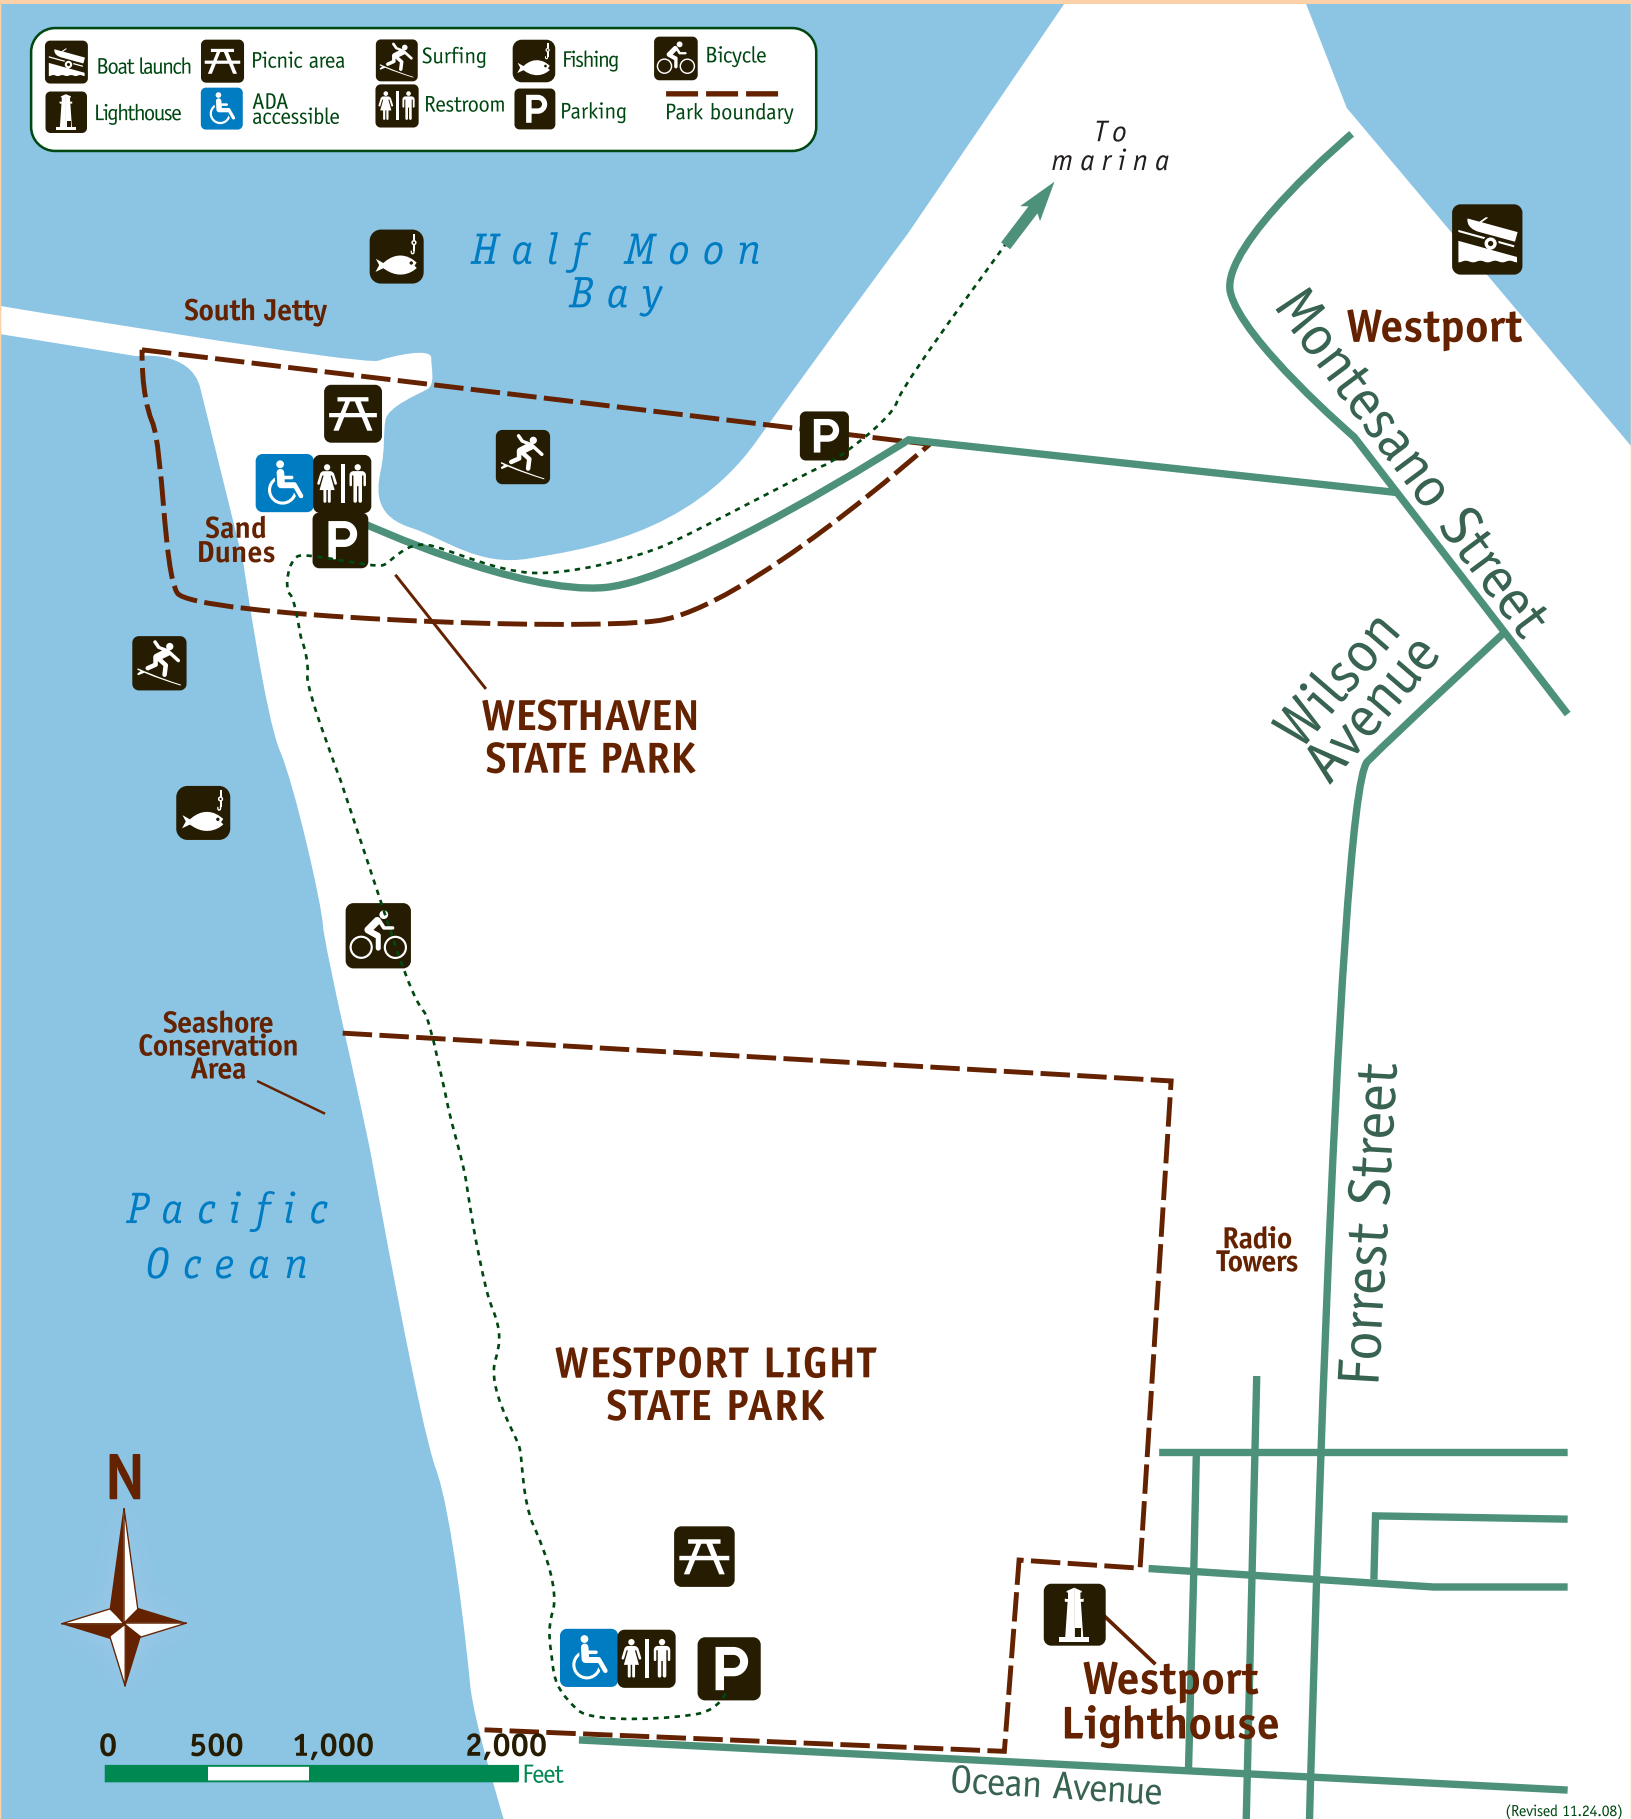

Westhaven and Westport Light State Parks

- Boat launch
- Picnic area
- Surfing
- Fishing
- Bicycle
- Lighthouse
- ADA accessible
- Restroom
- Parking
- Park boundary

(Revised 11.24.08)