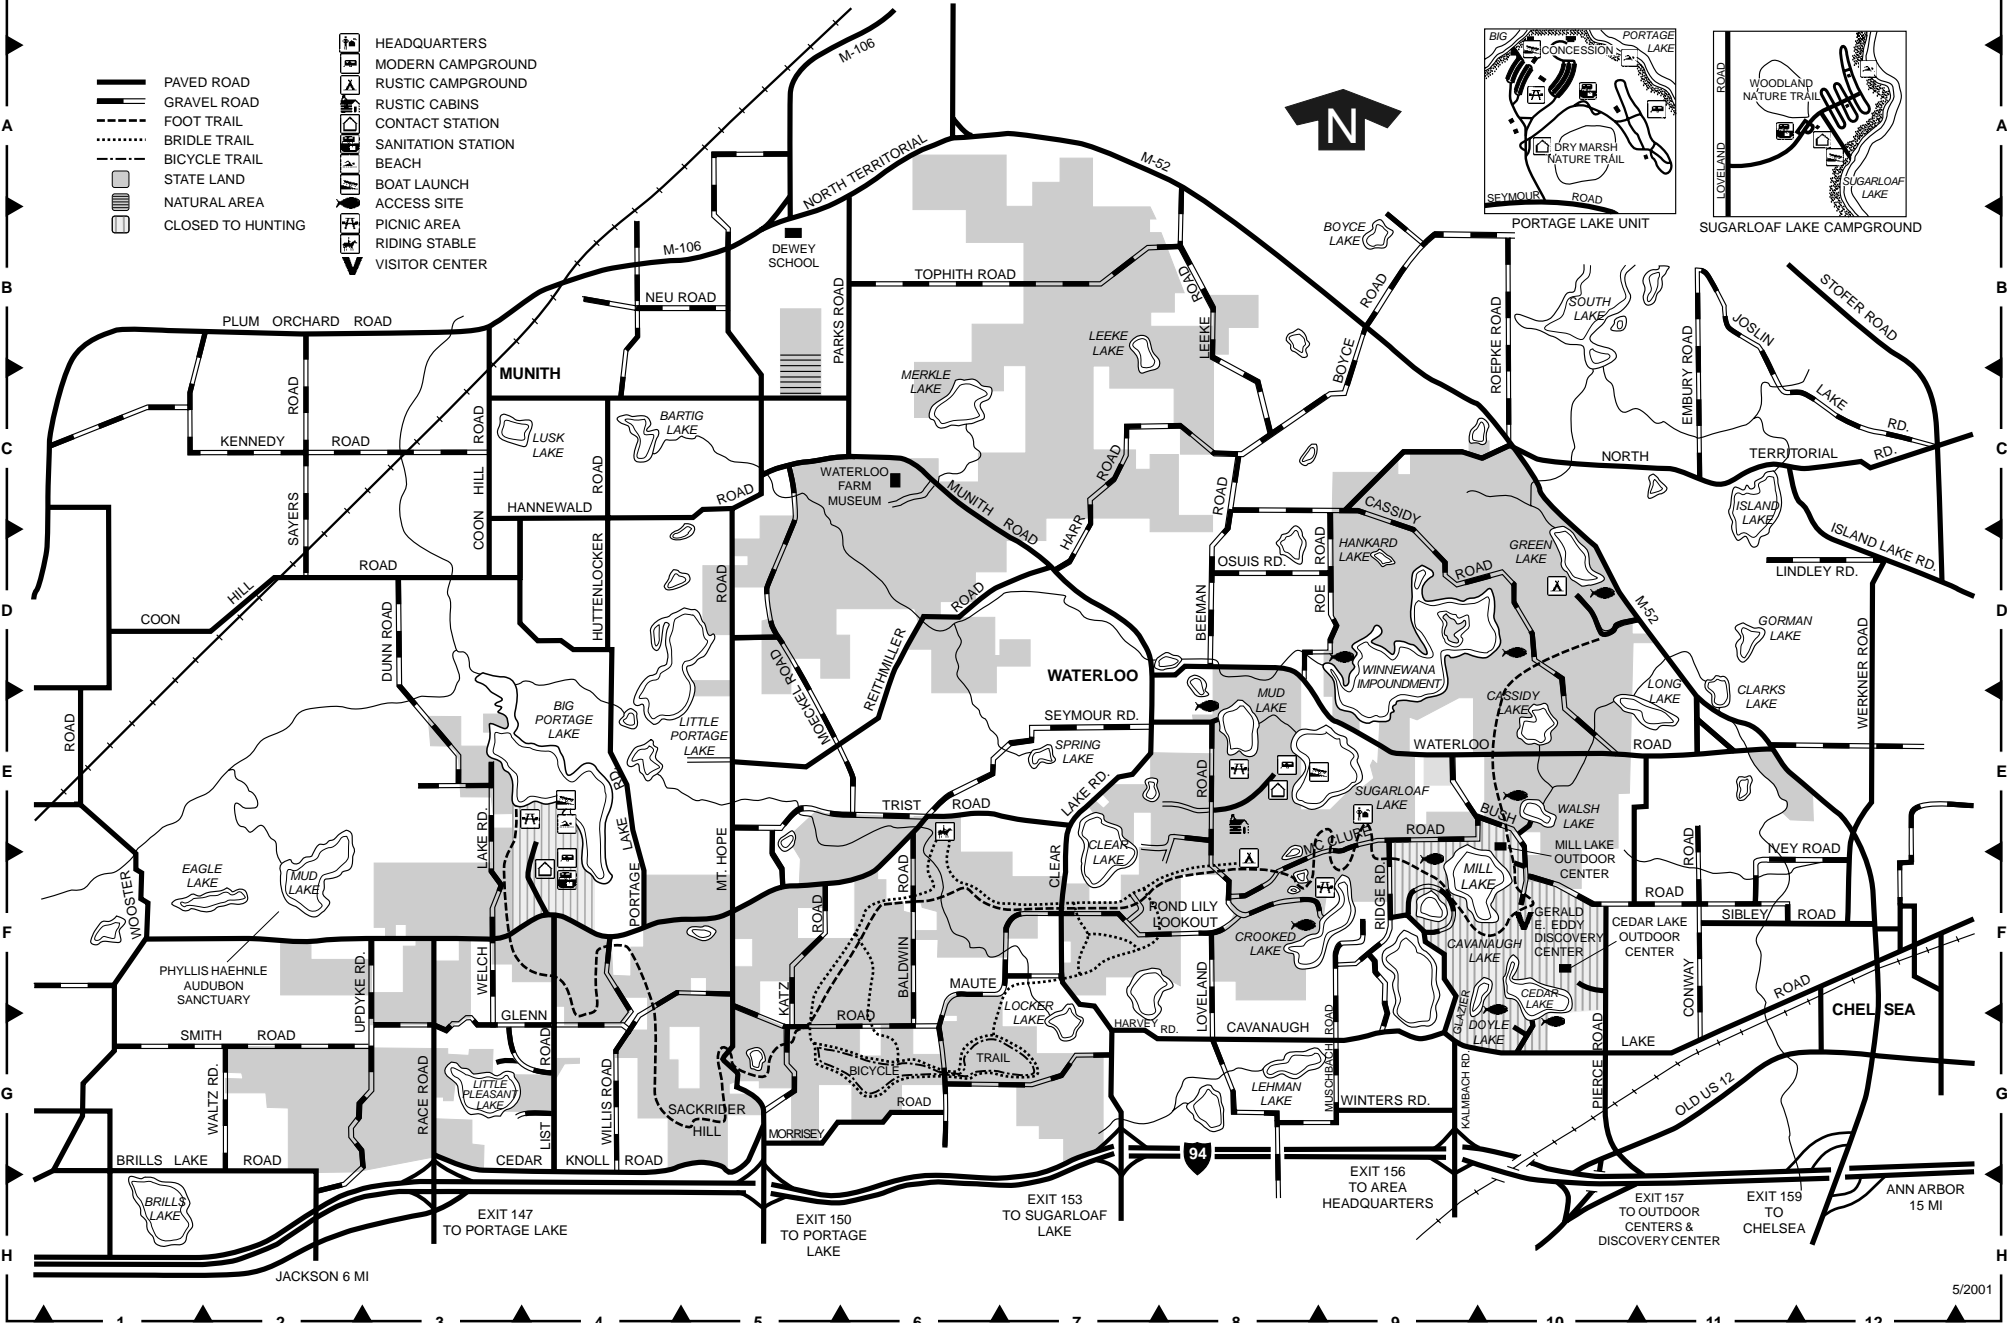

# Waterloo Recreation Area

WATERLOO RECREATION AREA  
 16345 MCCLURE ROAD  
 CHELSEA MI 48118  
 Phone: (734) 475-8307  
 Visitor Center Phone: (734) 475-3170

- PAVED ROAD
- GRAVEL ROAD
- FOOT TRAIL
- BRIDLE TRAIL
- BICYCLE TRAIL
- STATE LAND
- NATURAL AREA
- CLOSED TO HUNTING
- HEADQUARTERS
- MODERN CAMPGROUND
- RUSTIC CAMPGROUND
- RUSTIC CABINS
- CONTACT STATION
- SANITATION STATION
- BEACH
- BOAT LAUNCH
- ACCESS SITE
- PICNIC AREA
- RIDING STABLE
- VISITOR CENTER

EXIT 156 TO AREA HEADQUARTERS  
 EXIT 157 TO OUTDOOR CENTERS & DISCOVERY CENTER  
 EXIT 159 TO CHELSEA  
 ANN ARBOR 15 MI