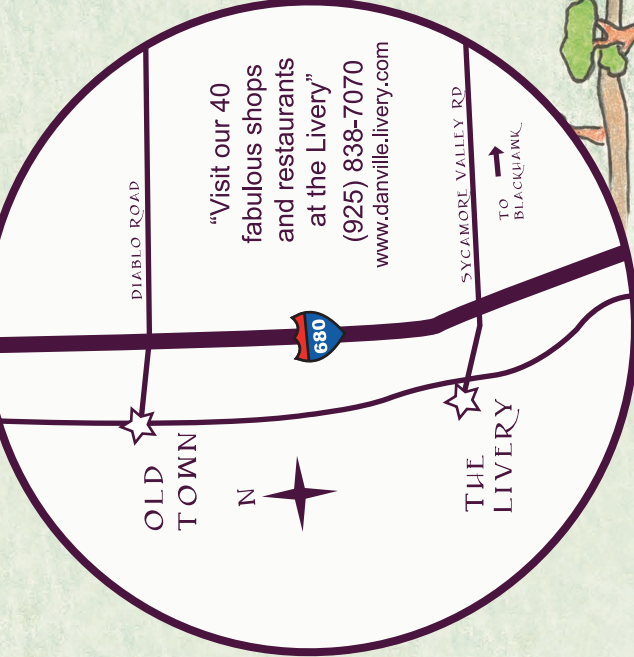

# discover DANVILLE

EUGENE O'NEILL FOUNDATION

To make reservations for a tour of Tao House call (925) 838-0249. (National Park Service) www.nps.gov/euon/