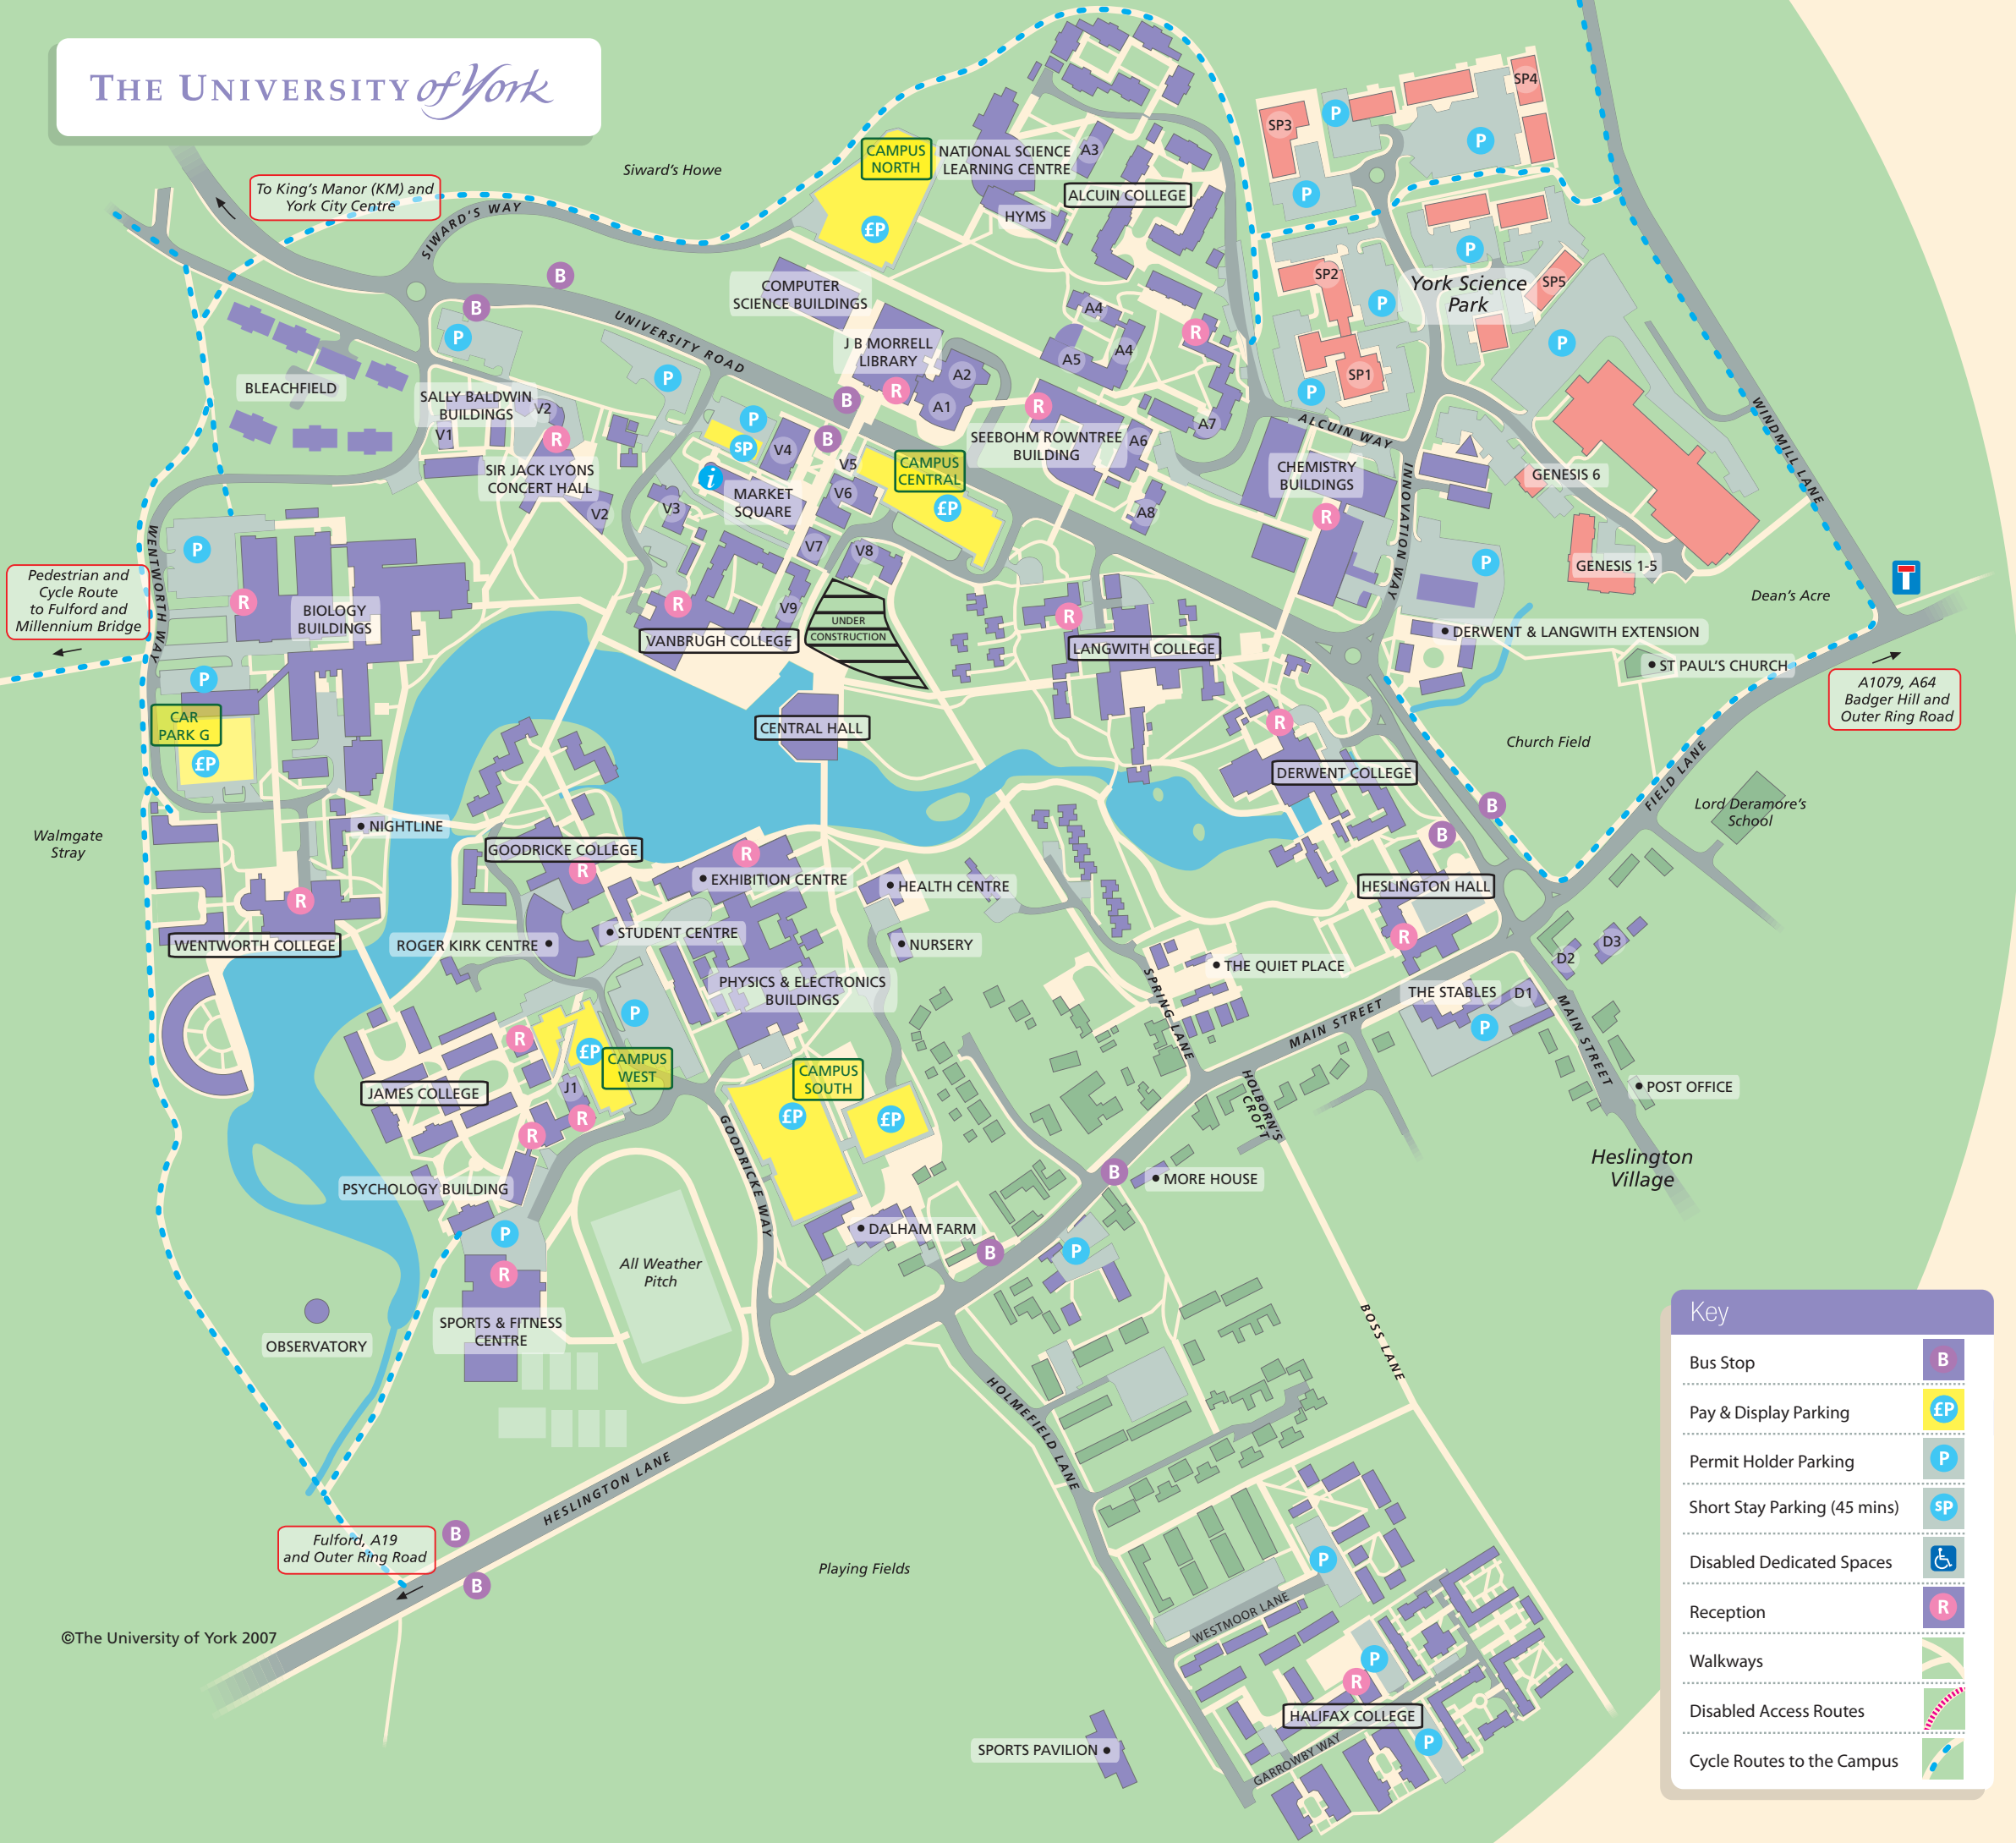

THE UNIVERSITY of York

To King's Manor (KM) and York City Centre

Pedestrian and Cycle Route to Fulford and Millennium Bridge

A1079, A64 Badger Hill and Outer Ring Road

Fulford, A19 and Outer Ring Road

Key	
Bus Stop	B
Pay & Display Parking	EP
Permit Holder Parking	P
Short Stay Parking (45 mins)	SP
Disabled Dedicated Spaces	♿
Reception	R
Walkways	🌿
Disabled Access Routes	🚶
Cycle Routes to the Campus	🚲