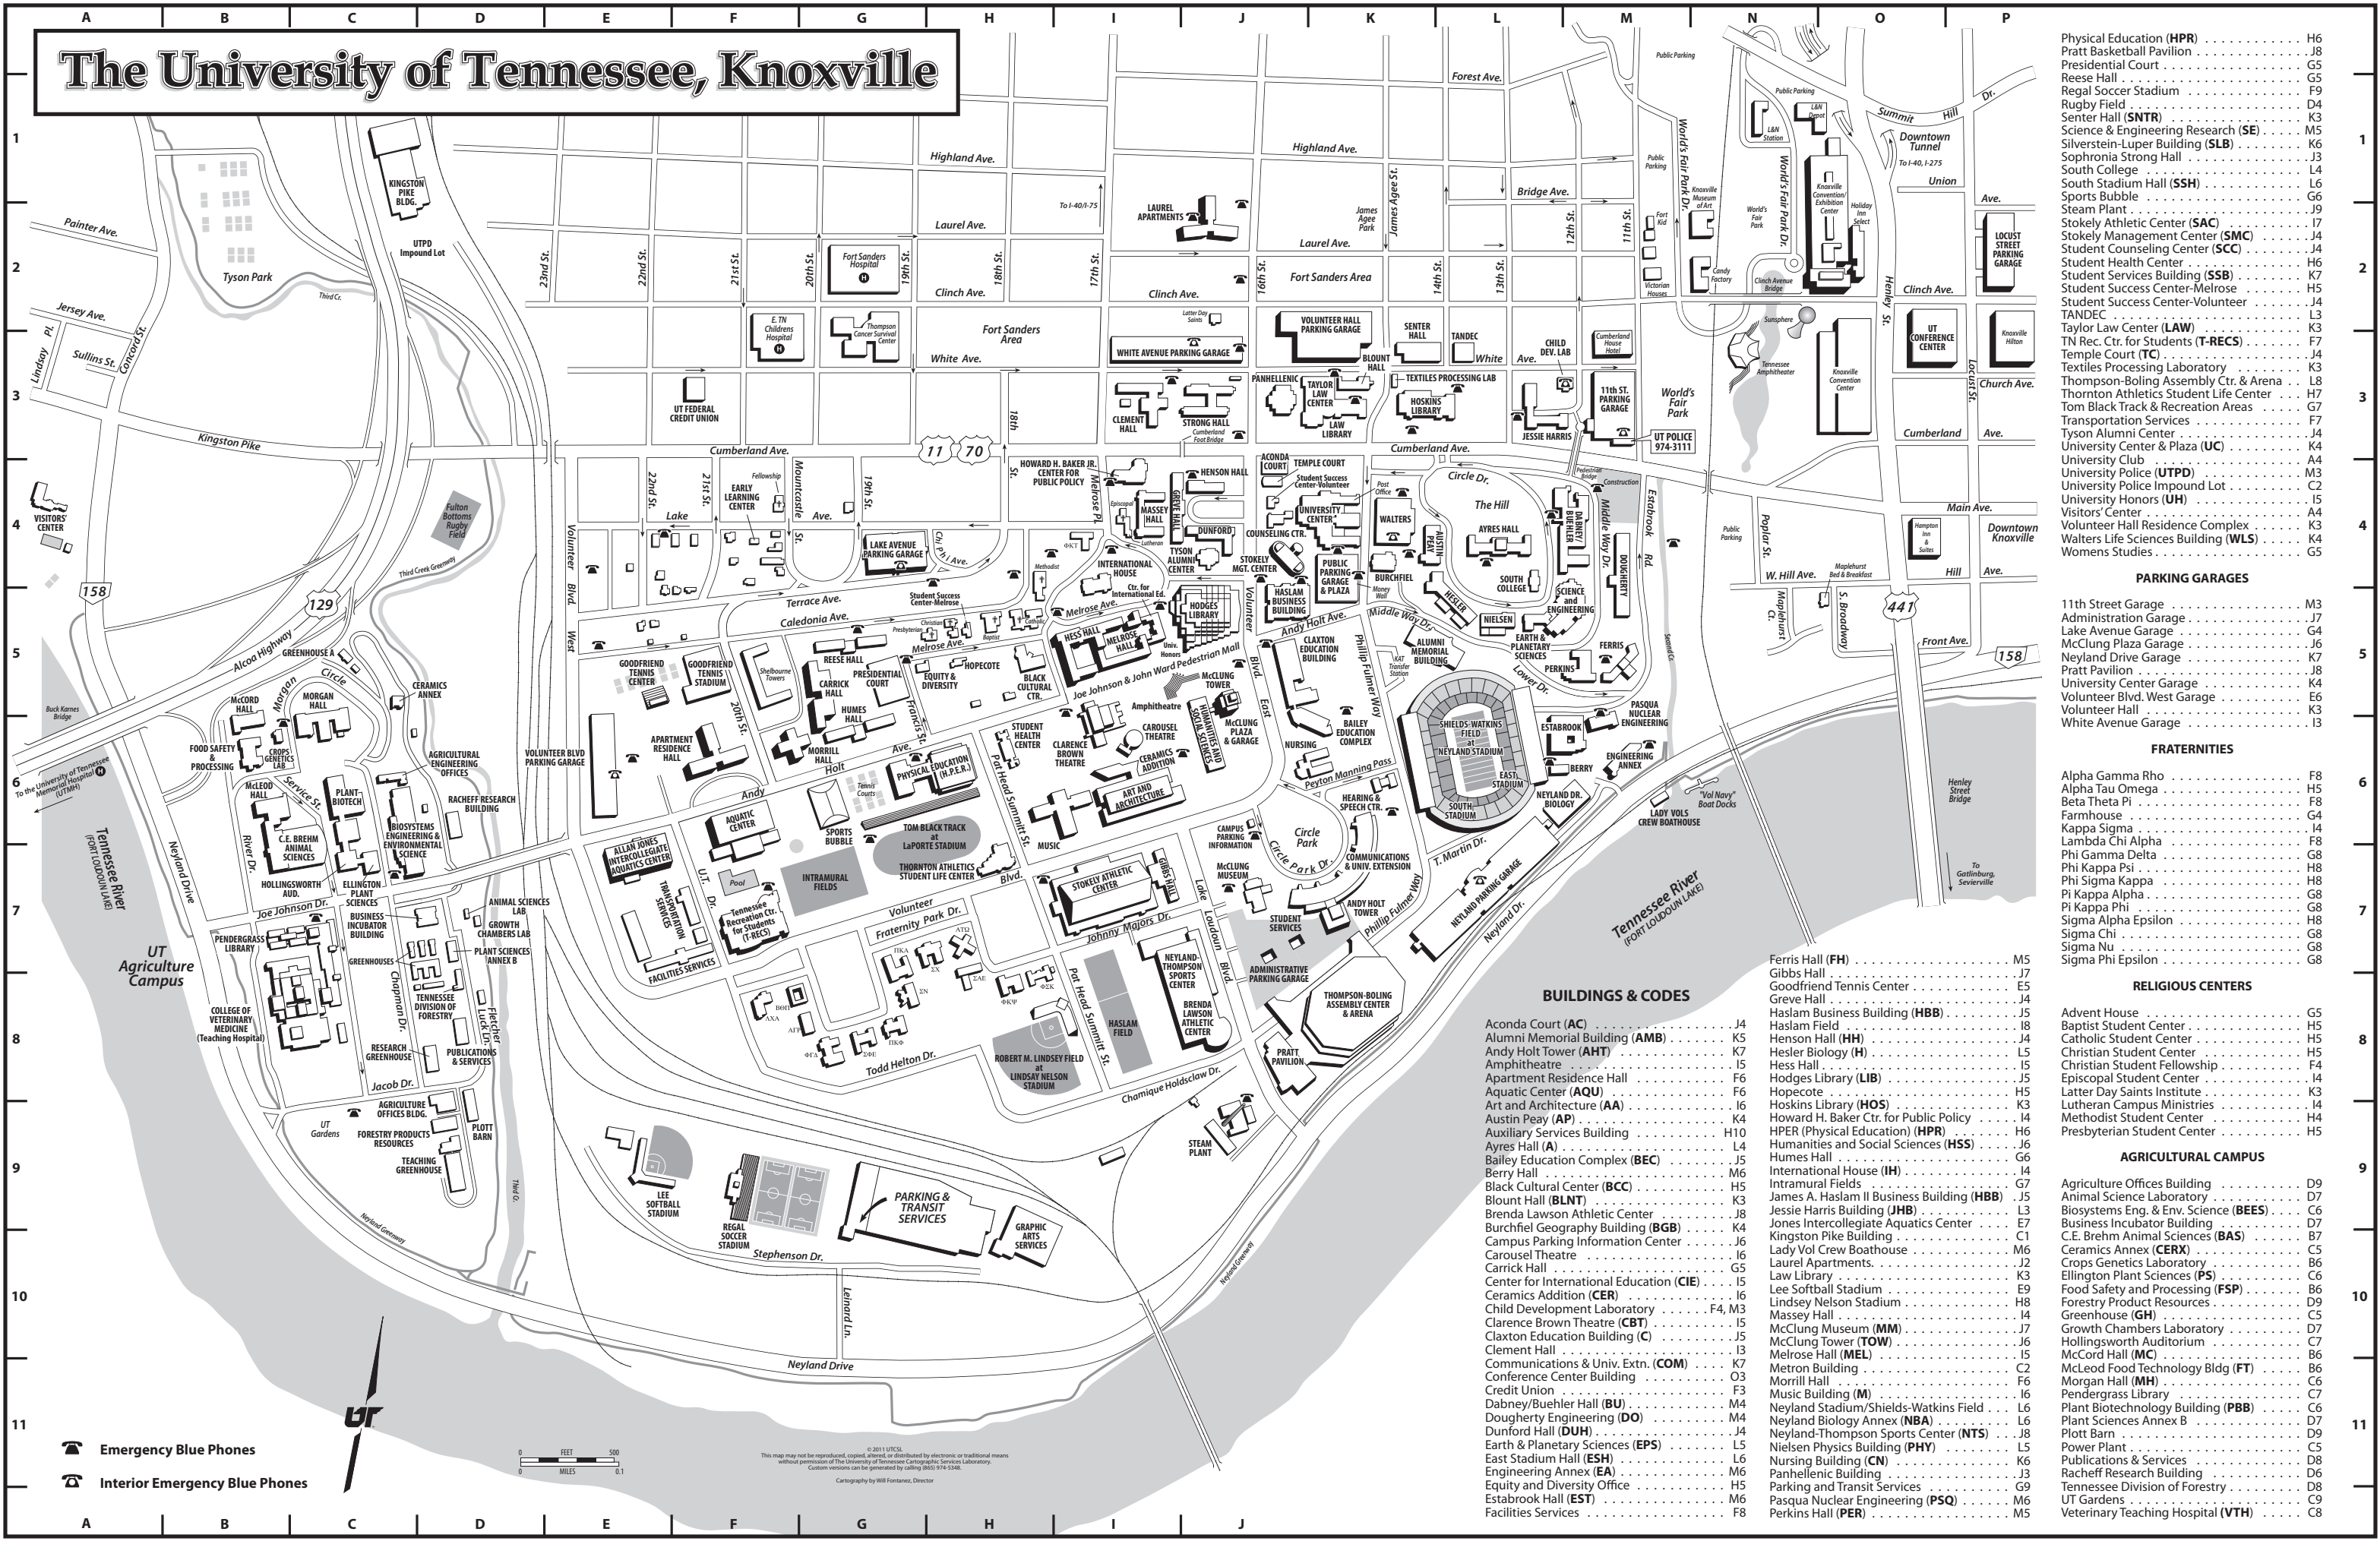

The University of Tennessee, Knoxville

Physical Education (HPR)	H6
Pratt Basketball Pavilion	J8
Presidential Court	G5
Reese Hall	G5
Regal Soccer Stadium	F9
Rugby Field	D4
Senter Hall (SNTR)	K3
Science & Engineering Research (SE)	M5
Silverstein-Luper Building (SLB)	K6
Sophonria Strong Hall	J3
South College	L4
South Stadium Hall (SSH)	L6
Sports Bubble	G6
Steam Plant	J9
Stokely Athletic Center (SAC)	L7
Stokely Management Center (SMC)	J4
Student Counseling Center (SCC)	J4
Student Health Center	H6
Student Services Building (SSB)	H7
Student Success Center-Melrose	K5
Student Success Center-Volunteer	J4
TANDEC	L3
Taylor Law Center (LAW)	K7
TN Rec. Ctr. for Students (T-RECS)	F3
Temple Court (TC)	J4
Textiles Processing Laboratory	K3
Thompson-Boling Assembly Ctr. & Arena	L8
Thornton Athletics Student Life Center	H7
Tom Black Track & Recreation Areas	G7
Transportation Services	F7
Tyson Alumni Center	J4
University Center & Plaza (UC)	K4
University Club	A4
University Police (UTPD)	M3
University Police Impound Lot	C2
University Honors (UH)	I5
Visitors' Center	A4
Volunteer Hall Residence Complex	K3
Walters Life Sciences Building (WLS)	K4
Womens Studies	G5

PARKING GARAGES

11th Street Garage	M3
Administration Garage	J7
Lake Avenue Garage	G4
McClung Plaza Garage	J6
Neyland Drive Garage	K7
Pratt Pavilion	J8
University Center Garage	K4
Volunteer Blvd. West Garage	E6
Volunteer Hall	K3
White Avenue Garage	I3

FRATERNITIES

Alpha Gamma Rho	F8
Alpha Tau Omega	H5
Beta Theta Pi	F8
Farmhouse	G4
Kappa Sigma	I4
Lambda Chi Alpha	F8
Phi Gamma Delta	G8
Phi Kappa Psi	H8
Phi Sigma Kappa	H8
Pi Kappa Alpha	G8
Pi Kappa Phi	G8
Sigma Alpha Epsilon	H8
Sigma Chi	G8
Sigma Nu	G8
Sigma Phi Epsilon	G8

RELIGIOUS CENTERS

Advent House	G5
Baptist Student Center	H5
Catholic Student Center	H5
Christian Student Center	H5
Christian Student Fellowship	F4
Episcopal Student Center	I4
Latter Day Saints Institute	K3
Lutheran Campus Ministries	I4
Methodist Student Center	H4
Presbyterian Student Center	H5

AGRICULTURAL CAMPUS

Agriculture Offices Building	D9
Animal Science Laboratory	D7
Biosystems Eng. & Env. Science (BEES)	C6
Business Incubator Building	D7
C.E. Brehm Animal Sciences (BAS)	B7
Ceramics Annex (CERX)	C5
Crops Genetics Laboratory	B6
Ellington Plant Sciences (PS)	C6
Food Safety and Processing (FSP)	B6
Forestry Product Resources	D9
Greenhouse (GH)	C5
Growth Chambers Laboratory	D7
Hollingsworth Auditorium	C7
McCord Hall (MC)	B6
McLeod Food Technology Bldg (FT)	B6
Morgan Hall (MH)	C6
Pendergrass Library	C7
Plant Biotechnology Building (PBB)	C6
Plant Sciences Annex B	D7
Plott Barn	D9
Power Plant	C5
Publications & Services	D8
Racheff Research Building	D6
Tennessee Division of Forestry	D8
UT Gardens	C9
Veterinary Teaching Hospital (VTH)	C8

BUILDINGS & CODES