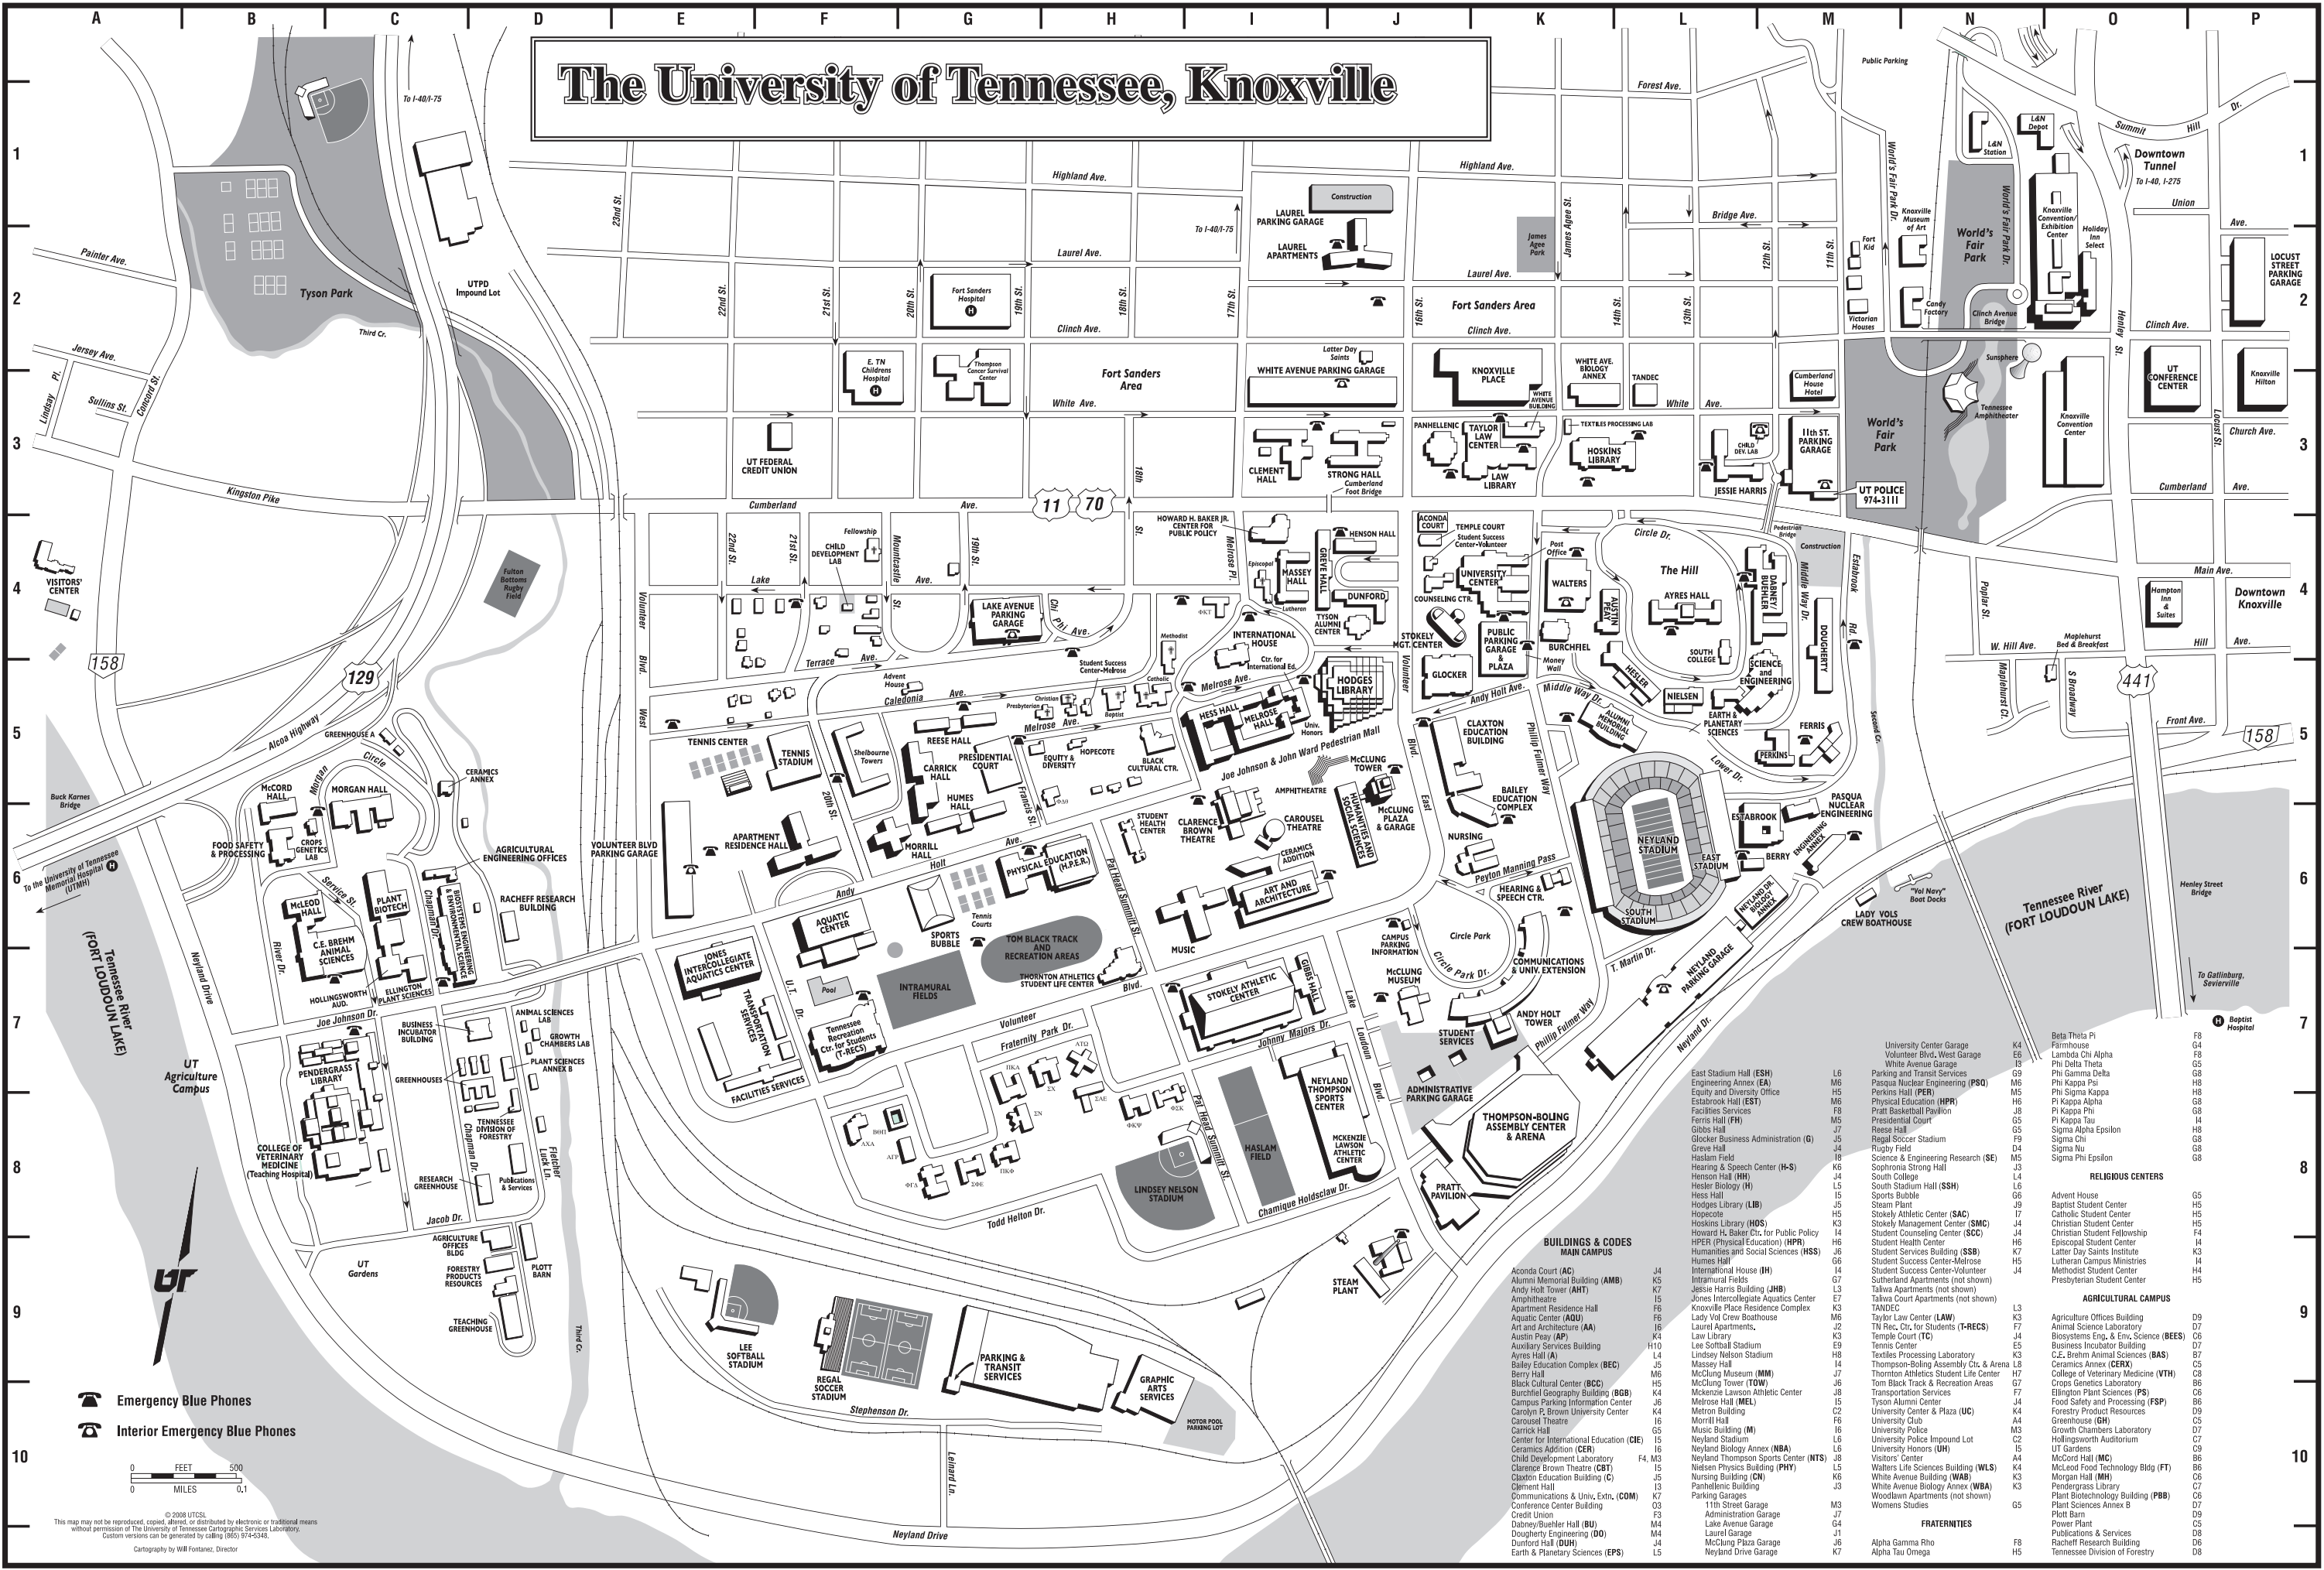

The University of Tennessee, Knoxville

RELIGIOUS CENTERS

Advent House	G5	Beta Theta Pi	F8
Baptist Student Center	J9	Farmhouse	G4
Catholic Student Center	H5	Volunteer Bldg. West Garage	E6
Christian Student Center	H5	White Avenue Garage	I3
Christian Student Fellowship	F4	Parking and Transit Services	G9
Episcopal Student Center	I4	Pasqua Nuclear Engineering (PSQ)	M6
Letter Day Saints Institute	K3	Perkins Hall (PER)	M5
Lutheran Student Ministries	H4	Physical Education (HPR)	H6
Methodist Student Center	H4	Pratt Basketball Pavilion	H8
Presbyterian Student Center	H5	Presidential Court	G5
		Reese Hall	H4
		Regal Soccer Stadium	F9
		Regal Field	J4
		Science & Engineering Research (SE)	M5
		Sophronia Strong Hall	J3
		South College	L4
		South Stadium Hall (SSH)	L4
		Sports Bubble	L6
		Steam Plant	G6
		Stokely Athletic Center (SAC)	J9
		Student Management Center (SMC)	H5
		Student Counseling Center (SCC)	J4
		Student Health Center	J4
		Student Services Building (SSB)	H6
		Student Success Center-Melrose	H5
		Student Success Center-Volunteer	H4
		Sutherland Apartments (not shown)	H4
		Taliva Apartments (not shown)	H4
		Taliva Court Apartments (not shown)	H4
		TANDEC	L3
		Taylor Law Center (LAW)	K3
		TN Rec. Ctr. for Students (T-RECS)	F7
		Temple Court (TC)	J4
		Tennis Center	K3
		Tentiles Processing Laboratory	E8
		Thompson-Boling Assembly Ctr. & Arena	L5
		Thornton Athletics Student Life Center	H7
		Tom Black Track & Recreation Areas	H7
		Transportation Services	F7
		Tyson Alumni Center	J4
		University Center & Plaza (UC)	K4
		University Club	A4
		University Police	M3
		University Police Impound Lot	C2
		University Honors (UH)	K5
		Visitors Center	A4
		Walters Life Sciences Building (WLS)	I4
		White Avenue Building (WAB)	K3
		White Avenue Biology Annex (WBA)	K3
		Woodlawn Apartments (not shown)	C5
		Women's Studies	G5

Emergency Blue Phones
Interior Emergency Blue Phones