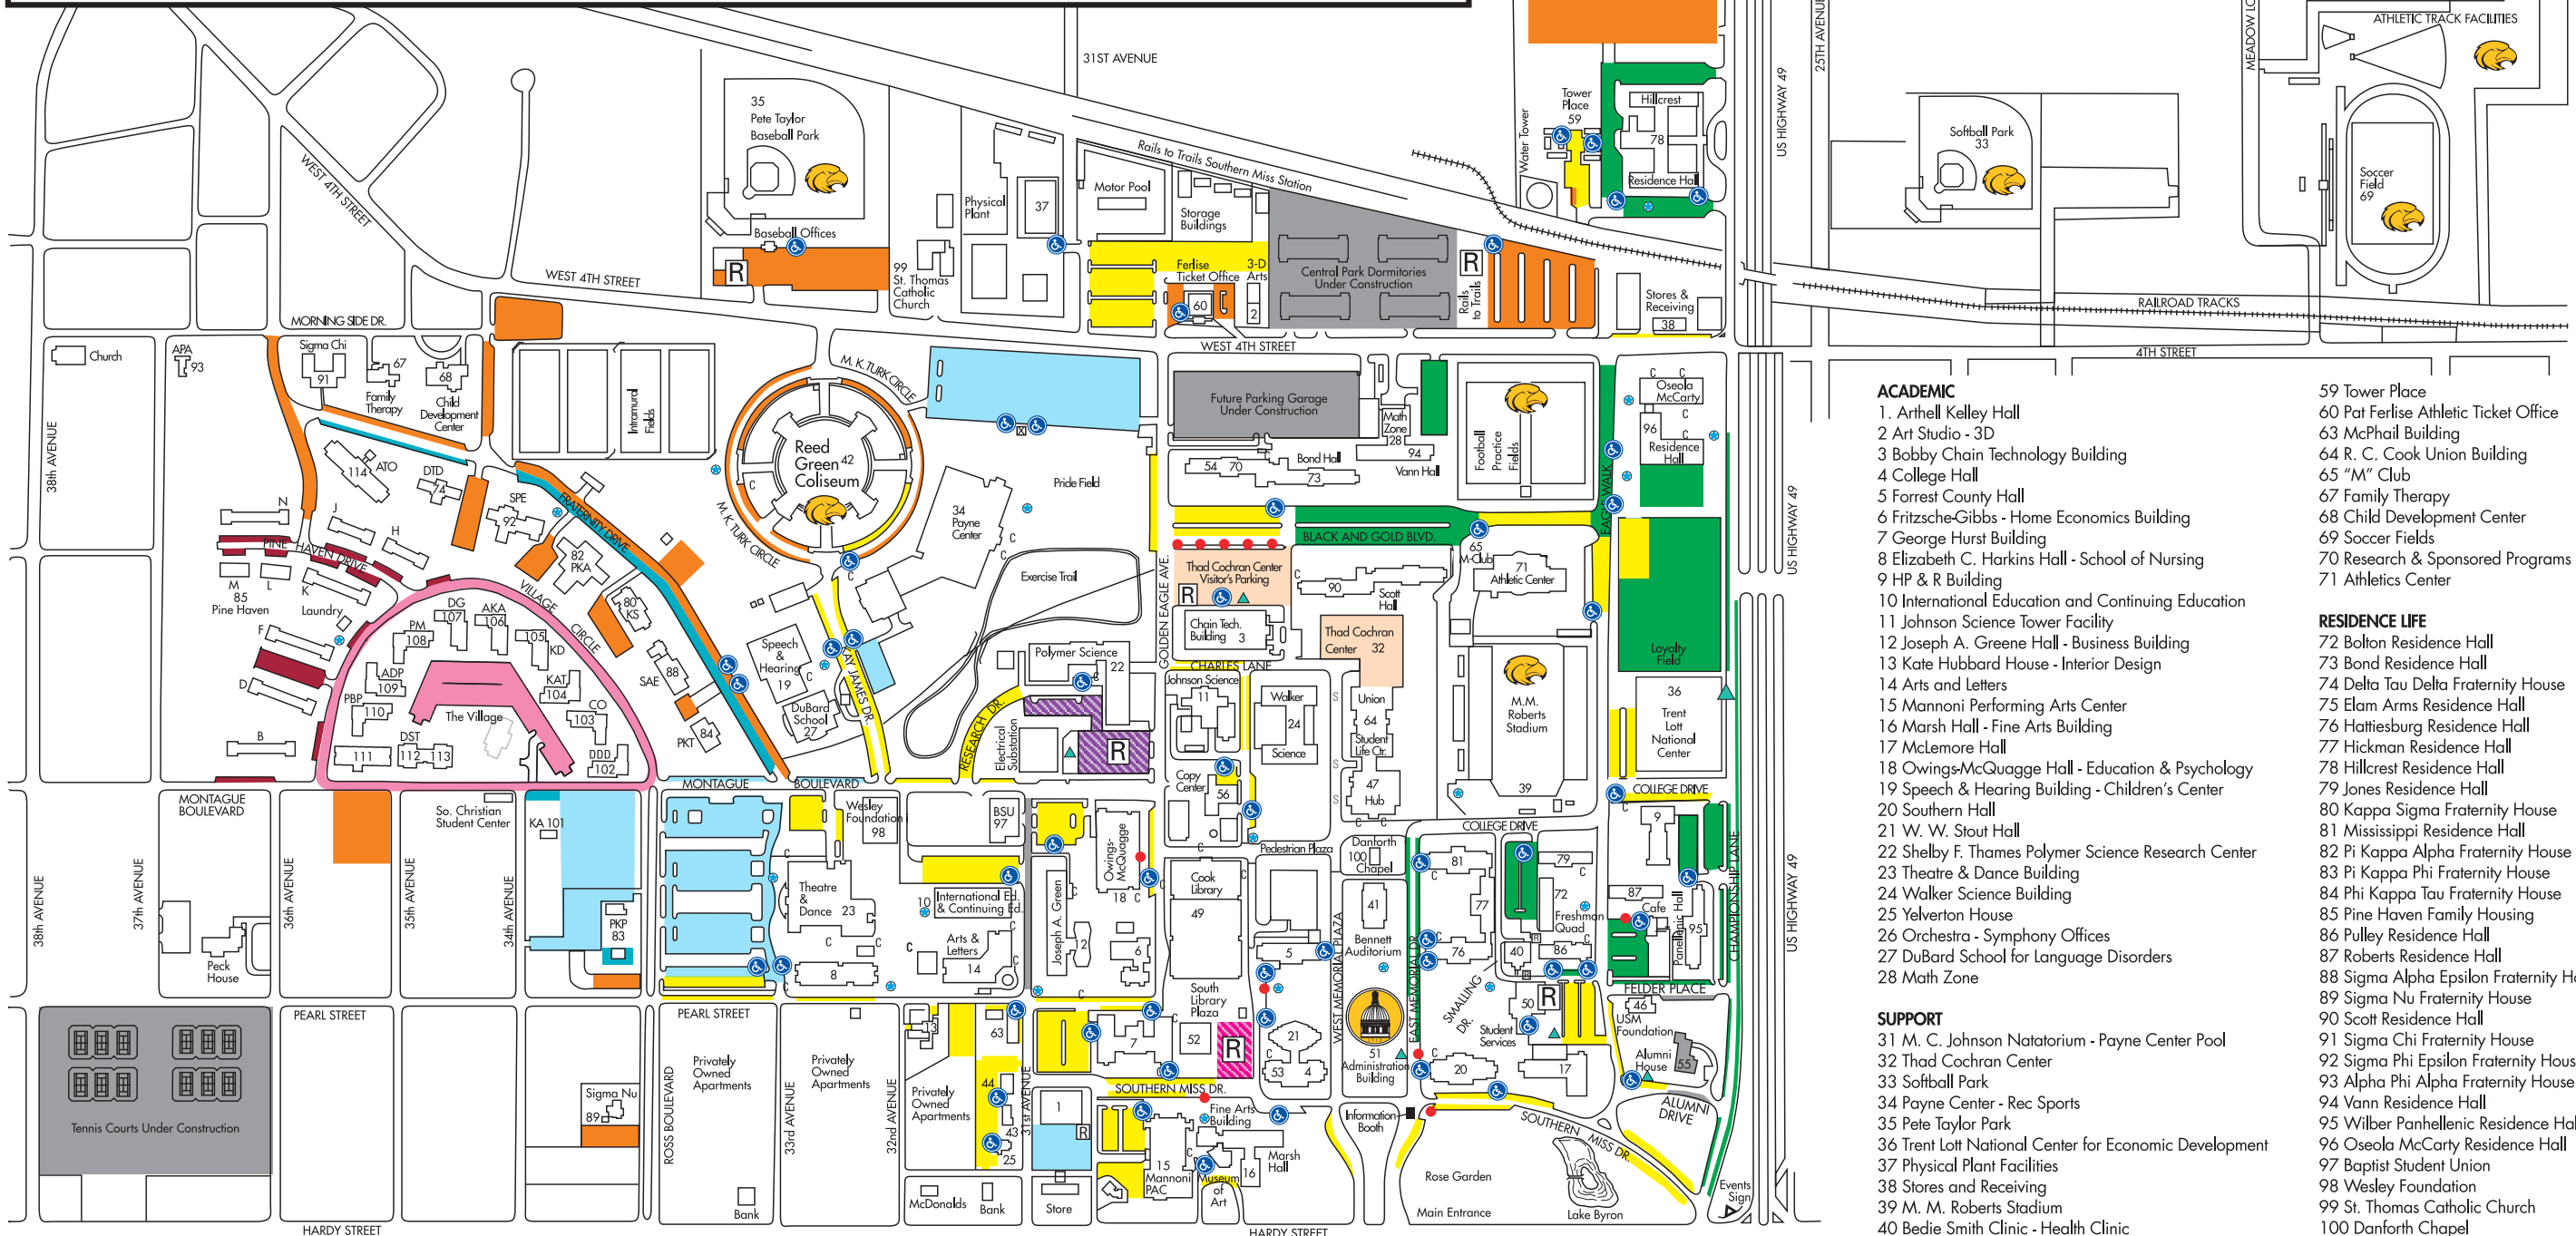

### ACADEMIC

1. Arthell Kelley Hall
2. Art Studio - 3D
3. Bobby Chain Technology Building
4. College Hall
5. Forrest County Hall
6. Fritzsche-Gibbs - Home Economics Building
7. George Hurst Building
8. Elizabeth C. Harkins Hall - School of Nursing
9. HP & R Building
10. International Education and Continuing Education
11. Johnson Science Tower Facility
12. Joseph A. Greene Hall - Business Building
13. Kate Hubbard House - Interior Design
14. Arts and Letters
15. Mannoni Performing Arts Center
16. Marsh Hall - Fine Arts Building
17. McLemore Hall
18. Owings-McQuagge Hall - Education & Psychology
19. Speech & Hearing Building - Children's Center
20. Southern Hall
21. W. W. Stout Hall
22. Shelby F. Thames Polymer Science Research Center
23. Theatre & Dance Building
24. Walker Science Building
25. Yelverton House
26. Orchestra - Symphony Offices
27. DuBard School for Language Disorders
28. Math Zone

### SUPPORT

31. M. C. Johnson Natatorium - Payne Center Pool
32. Thad Cochran Center
33. Softball Park
34. Payne Center - Rec Sports
35. Pete Taylor Park
36. Trent Lott National Center for Economic Development
37. Physical Plant Facilities
38. Stores and Receiving
39. M. M. Roberts Stadium
40. Bedie Smith Clinic - Health Clinic
41. Bennett Auditorium
42. Bernard Reed Green Coliseum
43. Center for Community & Economic Development
44. Center for Community Health
46. Honor House - Foundation
47. The Hub
49. Joseph Cook Library
50. Kennard-Washington Hall - Student Services
51. Aubrey Keith Lucas Administration Building
52. McCain Library & Archives
53. Marketing and Public Relations
54. University Police Department
55. Powell Ogletree Alumni House
56. Copy Center
57. Rape Crisis Center