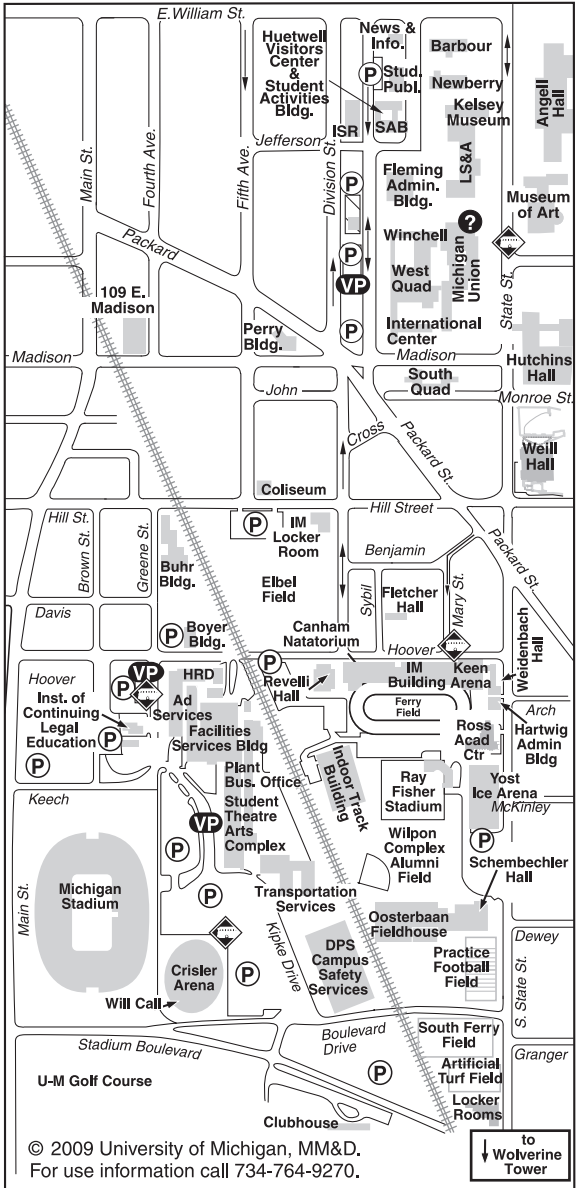

University of Michigan South Campus

© 2009 University of Michigan, MM&D.
For use information call 734-764-9270.

to
Wolverine
Tower