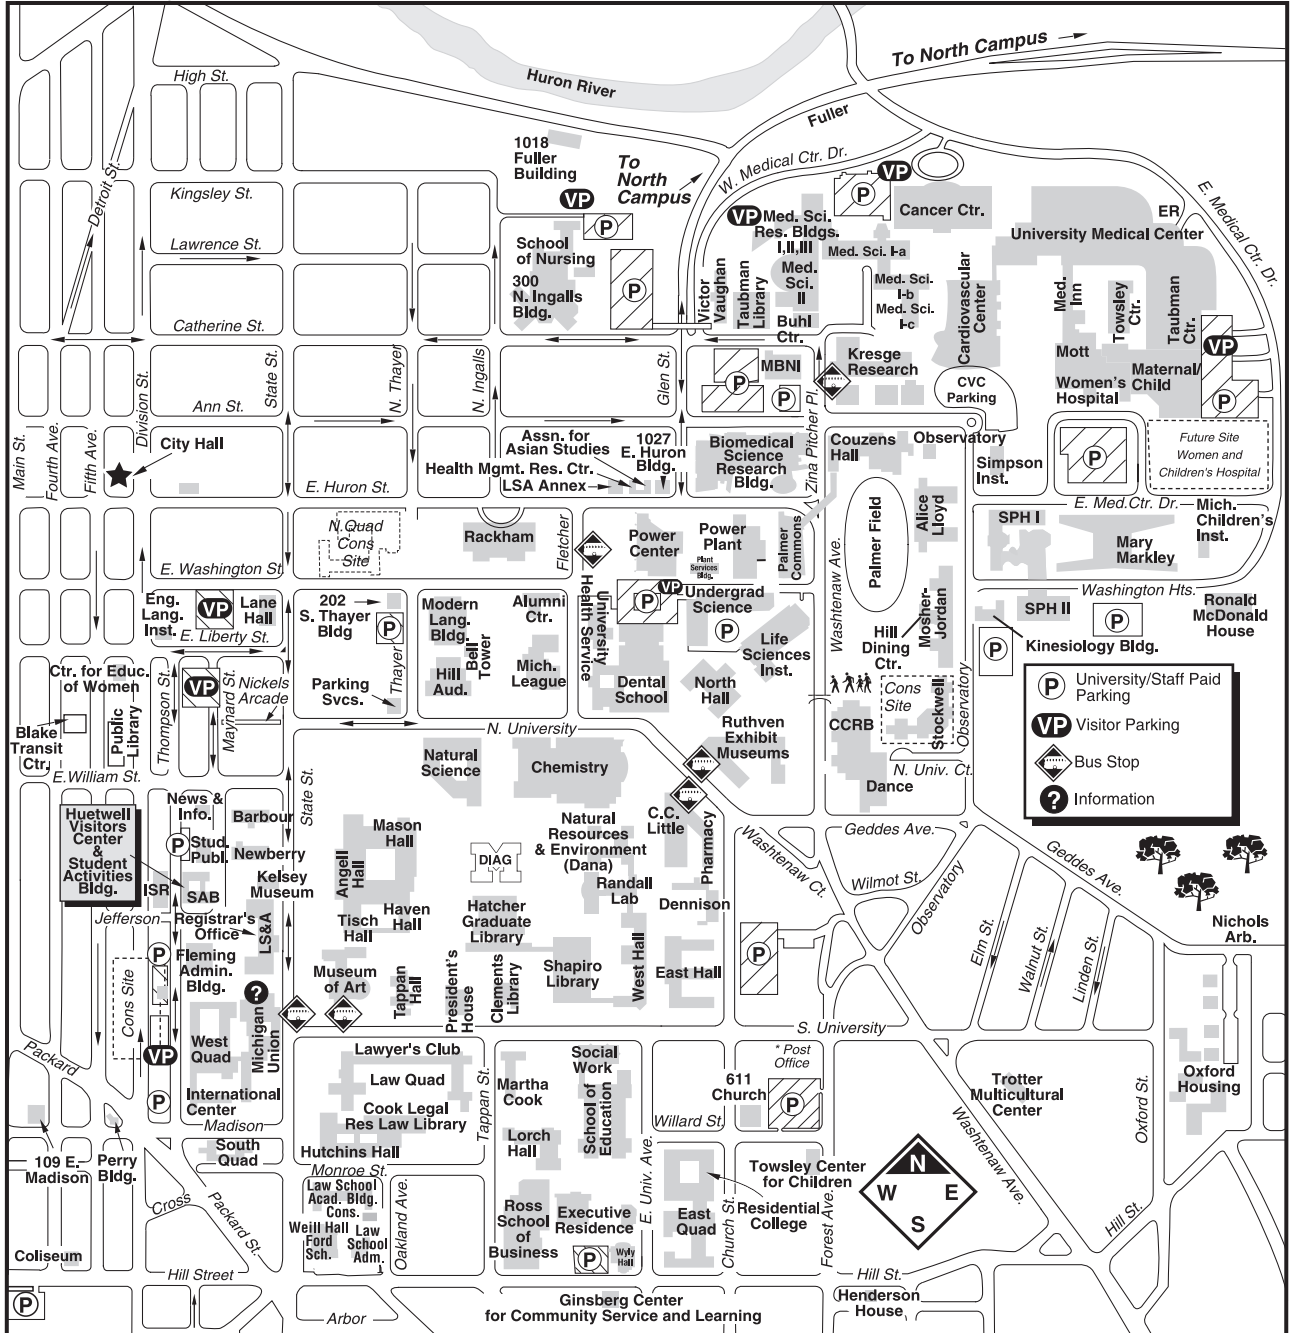

University of Michigan Central Campus

To Wolverine Tower
and I-94

📍 Campus Information Center,
(First floor, Michigan Union, 764-INFO)

© 2009 University of Michigan, MM&D.
For use information call 734-764-9270.