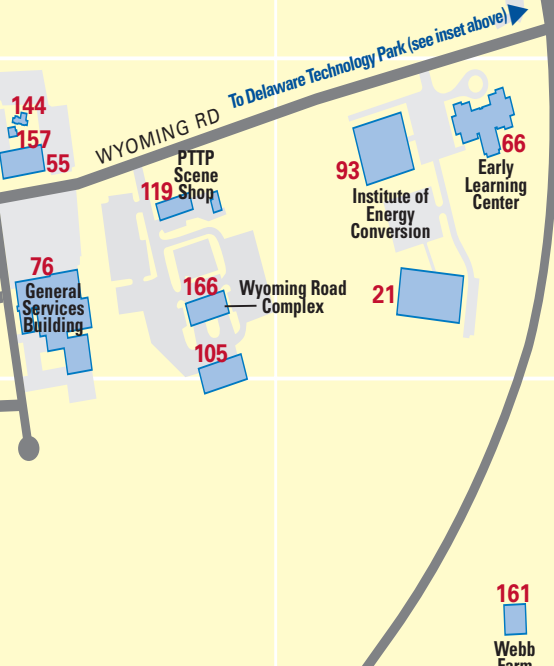

- 73 Evans Hall C4
- 74 Ewing Hall C3
- 75 Fischer Greenhouse Lab D8
- 76 General Services Building E6
- 77 George Evans House C3
- 78 George Read Hall B7
- 79 Gilbert Annex E5
- 80 Gilbert Complex E5
- 81 Gore Hall C3
- 82 Graduate House B2
- 83 Graham Hall C4
- 84 Greenhouse D8
- 85 Harrington Complex E4
- 86 Harter Hall C4
- 87 Hartshorn Hall E4
- 88 Hillel Student Center C3
- 89 Hulihan Hall D3
- 90 Ice Arena Fred Rust D8
- 91 Ice Arena Gold D8
- 92 Ice Skating Sci. Dev. Ctr. D8
- 93 Inst. of Energy Conversion E7
- 94 James Smith Hall B7
- 95 Jastak-Burgess Hall B4
- 96 Kappa Alpha Theta C7
- 97 Kappa Delta Rho D5
- 98 Kappa Sigma F4
- 99 Kent Hall E4
- 100 Kirkbride Hall C3
- 101 Lambda Chi Alpha B2
- 102 Lammot du Pont Laboratory D4
- 103 Lane Hall D4
- 104 Laurel Hall E3
- 105 Library Annex Building E6
- 106 Lutheran Student Assoc. E5
- 107 McDowell Hall B3
- 108 McKinly Lab C4
- 109 Mechanical Hall B4
- 110 Memorial Hall D4
- 111 Mitchell Hall C3
- 112 Morris Library D3
- 113 Munroe Hall C3
- 114 New Castle Hall E4
- 115 Newton Poultry Building C9
- 116 Ocean Engineering Building D4
- 117 Old College B3
- 118 Outdoor Pool D9
- 119 PTTP Scene Shop E6
- 120 Pearson Hall D4
- 121 Pencader Dining Hall B7
- 122 Penny Hall D4
- 123 Perkins Student Center E4
- 124 Presbyterian Campus Ministry B2
- 125 President's House D3
- 126 Print Studio B3
- 127 Purnell Hall C3
- 128 Raub Hall B3
- 129 Ray Street Complex A3
- 130 Recitation Hall B3
- 131 Recitation Hall Annex B3
- 132 Rees Hall C4
- 133 Robinson Hall E3
- 134 Rodney Complex C2
- 135 Roselle Center for the Arts D2
- 136 Fred P. Rullo Stadium F8
- 137 Russell Complex D5
- 138 Sharp Hall C4
- 139 Sharp Lab C3
- 140 Sigma Alpha Epsilon E4
- 141 Sigma Kappa D5
- 142 Smith Hall C3
- 143 Smyth Hall E4
- 144 Solar House E6
- 145 Spencer Lab C4
- 146 Squire Hall E4
- 147 Stearns Lab D9
- 148 Student Services Building D5
- 149 Sussex Hall E4
- 150 Sypher Hall C4
- 151 Taylor Hall B3
- 152 Thomas McKean Hall B7
- 153 Thompson Hall D4
- 154 Townsend Hall D8
- 155 Trabant University Center C3
- 156 Track/Soccer Stadium E9
- 157 UDECU Garage E6
- 158 University Farmhouse C8
- 159 Visitors Center D3
- 160 Warner Hall E3
- 161 Webb Farm F7
- 162 Wesley Found. Campus Min. C4
- 163 Willard Hall Education Bldg. B3
- 164 Wolf Hall C4
- 165 Worrlow Hall D8
- 166 Wyoming Road Complex E6

A

B

C

D

E

F