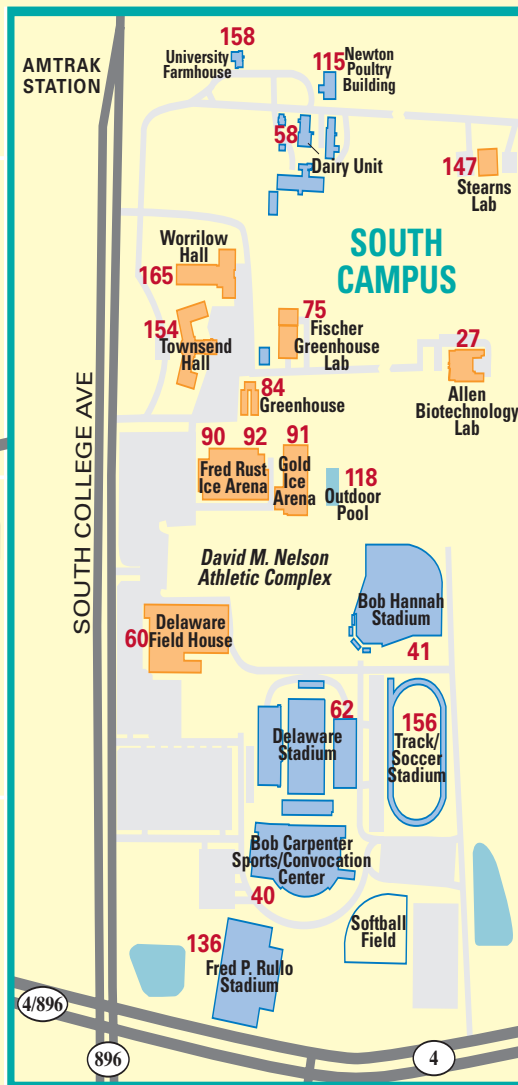

- 73 Evans Hall C4
- 74 Ewing Hall C3
- 75 Fischer Greenhouse Lab D8
- 76 General Services Building E6
- 77 George Evans House C3
- 78 George Read Hall B7
- 79 Gilbert Annex E5
- 80 Gilbert Complex E5
- 81 Gore Hall C3
- 82 Graduate House B2
- 83 Graham Hall C4
- 84 Greenhouse D8
- 85 Harrington Complex E4
- 86 Harter Hall C4
- 87 Hartshorn Hall E4
- 88 Hillel Student Center C3
- 89 Hulihan Hall D3
- 90 Ice Arena Fred Rust D8
- 91 Ice Arena Gold D8
- 92 Ice Skating Sci. Dev. Ctr. D8
- 93 Inst. of Energy Conversion E7
- 94 James Smith Hall B7
- 95 Jastak-Burgess Hall B4
- 96 Kappa Alpha Theta C7
- 97 Kappa Delta Rho D5
- 98 Kappa Sigma F4
- 99 Kent Hall E4
- 100 Kirkbride Hall C3
- 101 Lambda Chi Alpha B2
- 102 Lammot du Pont Laboratory D4
- 103 Lane Hall D4
- 104 Laurel Hall E3
- 105 Library Annex Building E6
- 106 Lutheran Student Assoc. E5
- 107 McDowell Hall B3
- 108 McKinly Lab C4
- 109 Mechanical Hall B4
- 110 Memorial Hall D4
- 111 Mitchell Hall C3
- 112 Morris Library D3
- 113 Munroe Hall C3
- 114 New Castle Hall E4
- 115 Newton Poultry Building C9
- 116 Ocean Engineering Building D4
- 117 Old College B3
- 118 Outdoor Pool D9
- 119 PTTP Scene Shop E6
- 120 Pearson Hall D4
- 121 Pencader Dining Hall B7
- 122 Penny Hall D4
- 123 Perkins Student Center E4
- 124 Presbyterian Campus Ministry B2
- 125 President's House D3
- 126 Print Studio B3
- 127 Purnell Hall C3
- 128 Raub Hall B3
- 129 Ray Street Complex A3
- 130 Recitation Hall B3
- 131 Recitation Hall Annex B3
- 132 Rees Hall C4
- 133 Robinson Hall E3
- 134 Rodney Complex C2
- 135 Roselle Center for the Arts D2
- 136 Fred P. Rullo Stadium F8
- 137 Russell Complex D5
- 138 Sharp Hall C4
- 139 Sharp Lab C3
- 140 Sigma Alpha Epsilon E4
- 141 Sigma Kappa D5
- 142 Smith Hall C3
- 143 Smyth Hall E4
- 144 Solar House E6
- 145 Spencer Lab C4
- 146 Squire Hall E4
- 147 Stearns Lab D9
- 148 Student Services Building D5
- 149 Sussex Hall E4
- 150 Sypher Hall C4
- 151 Taylor Hall B3
- 152 Thomas McKean Hall B7
- 153 Thompson Hall D4
- 154 Townsend Hall D8
- 155 Trabant University Center C3
- 156 Track/Soccer Stadium E9
- 157 UDECU Garage E6
- 158 University Farmhouse C8
- 159 Visitors Center D3
- 160 Warner Hall E3
- 161 Webb Farm F7
- 162 Wesley Found. Campus Min. C4
- 163 Willard Hall Education Bldg. B3
- 164 Wolf Hall C4
- 165 Worrlow Hall D8
- 166 Wyoming Road Complex E6

A

B

C

D

E

F