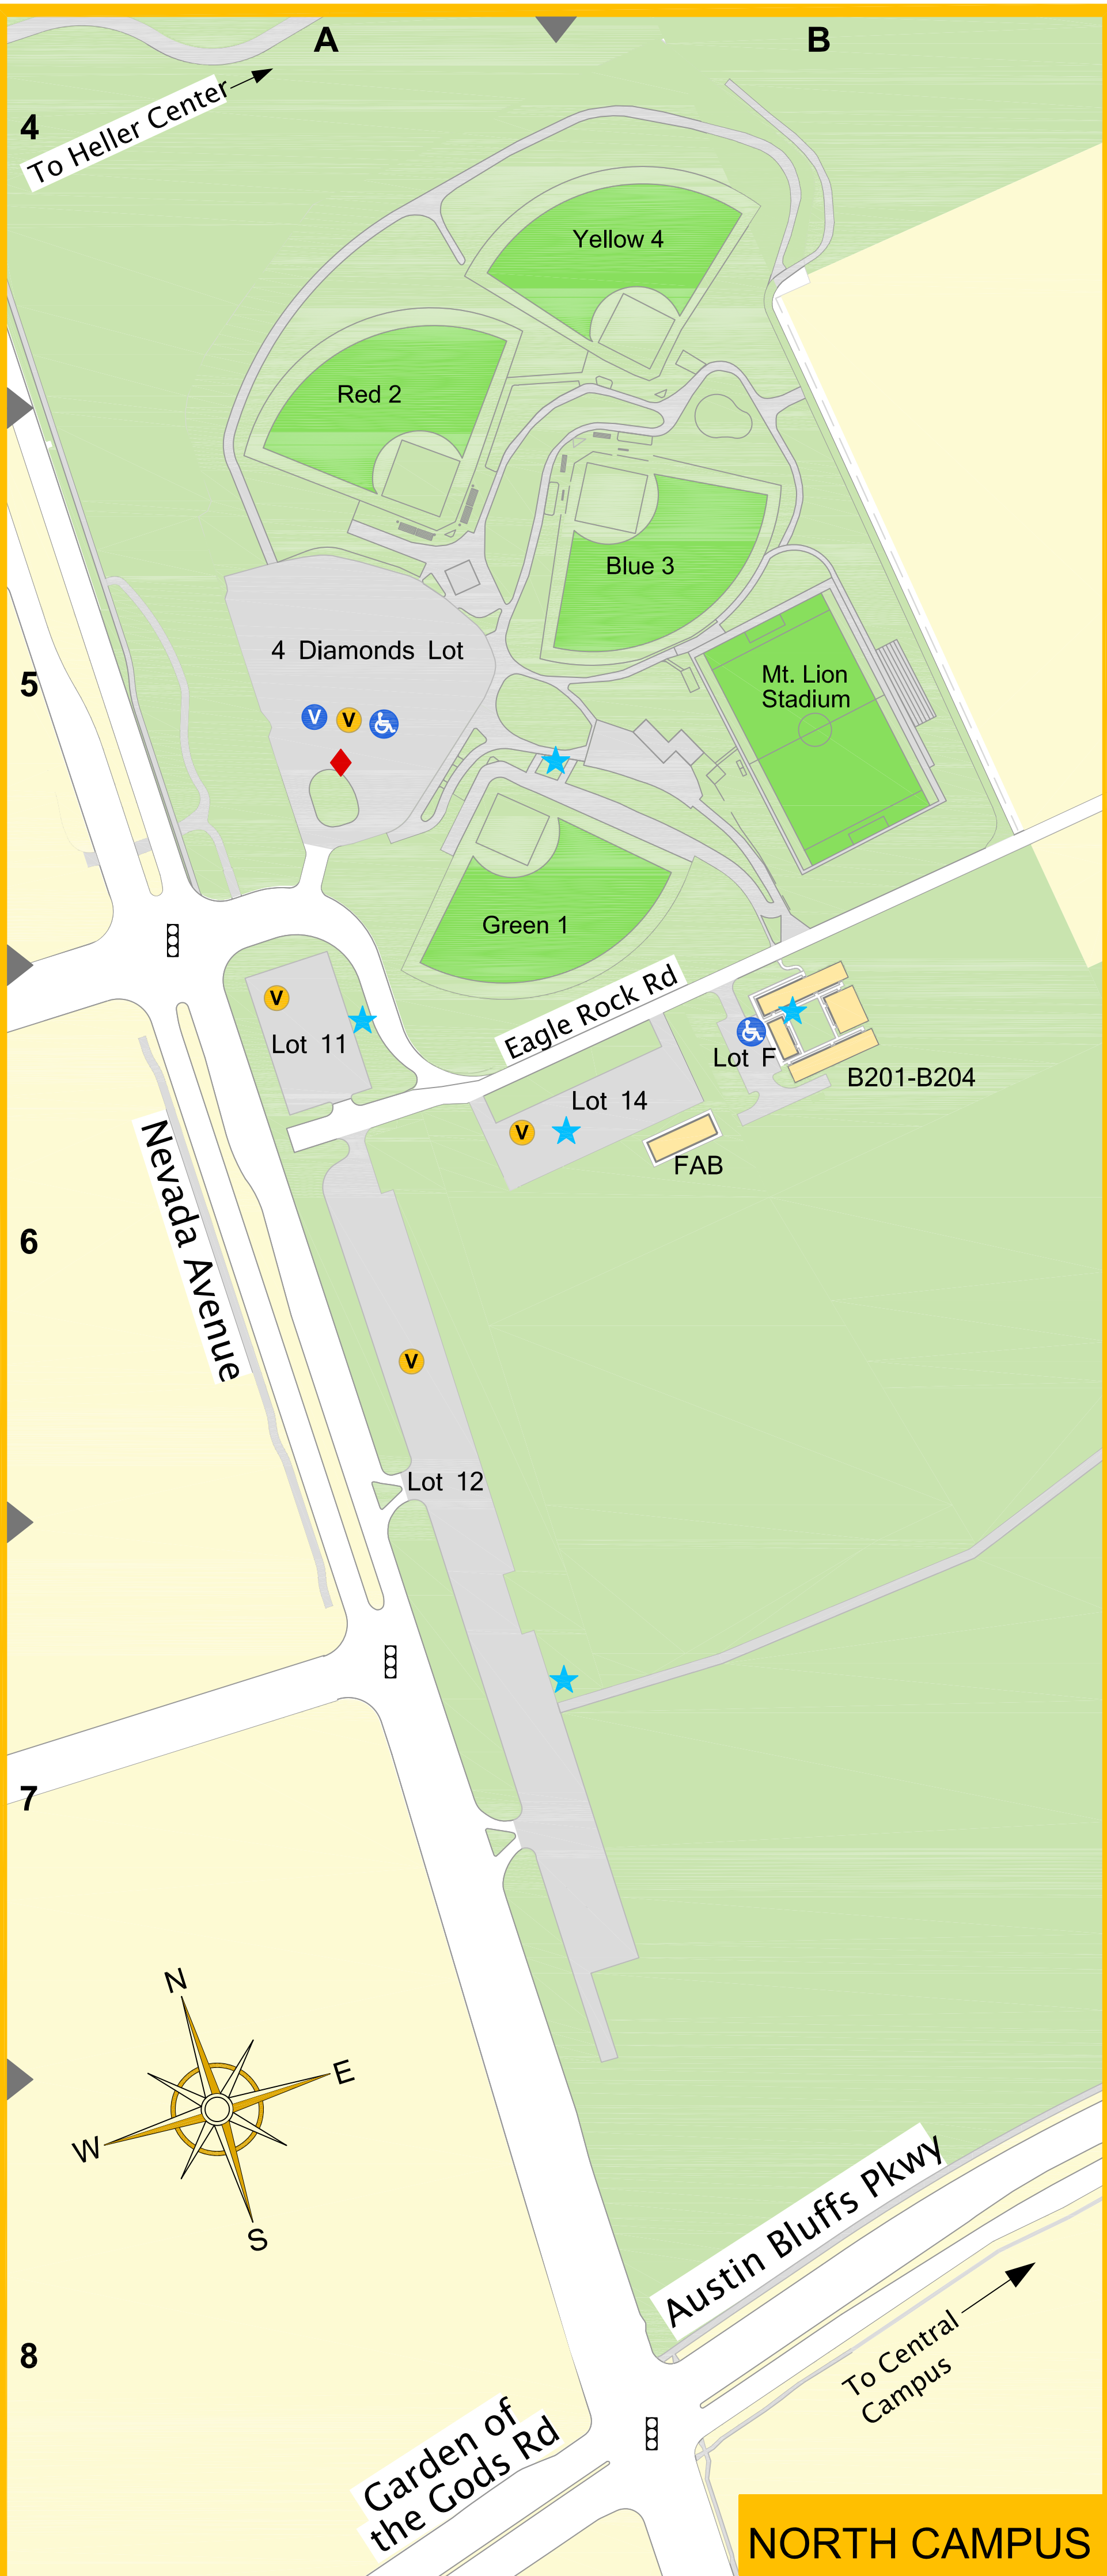

CAMPUS DIRECTORY

B201-	EAGLE ROCK MODULARS	-----	B6
B204			
FAB	FINE ARTS BUILDING	-----	B6
UH	UNIVERSITY HALL	-----	L7

HELLER CENTER

GUH	GUEST HOUSE	-----	D2
HAR	HELLER ART GALLERY	-----	D2
MAH	MAIN HOUSE	-----	D2
PUH	PUMP HOUSE	-----	D2
STA	STABLE	-----	D2

PARKING INFORMATION

All Campus Parking is by permit only unless otherwise specified.

VISITOR HOURLY PARKING:
Pay machines are $1.75/hr in Lots 1 & 8 and Parking Garage Level 3

VISITOR METERED PARKING:
Lots 4 & N

FREE PARKING:
North Campus - Lots 11, 12, 14 & 4 Diamonds
Central and East Campuses - Fridays after 4:00 pm and weekends only.

QUESTIONS: Call 255-UCCS (8227)

LEGEND

- CAMPUS HOUSING
- CAMPUS BUILDINGS
- PEDESTRIAN SPINE
- EMERGENCY CALL BOX
- VISITOR PARKING
- VISITOR ACCESSIBLE PARKING
- ACCESSIBLE PARKING
- CAMPUS SHUTTLE STOP
- CITY TRANSIT STOP
- TRAFFIC SIGNAL

SPRING 2010