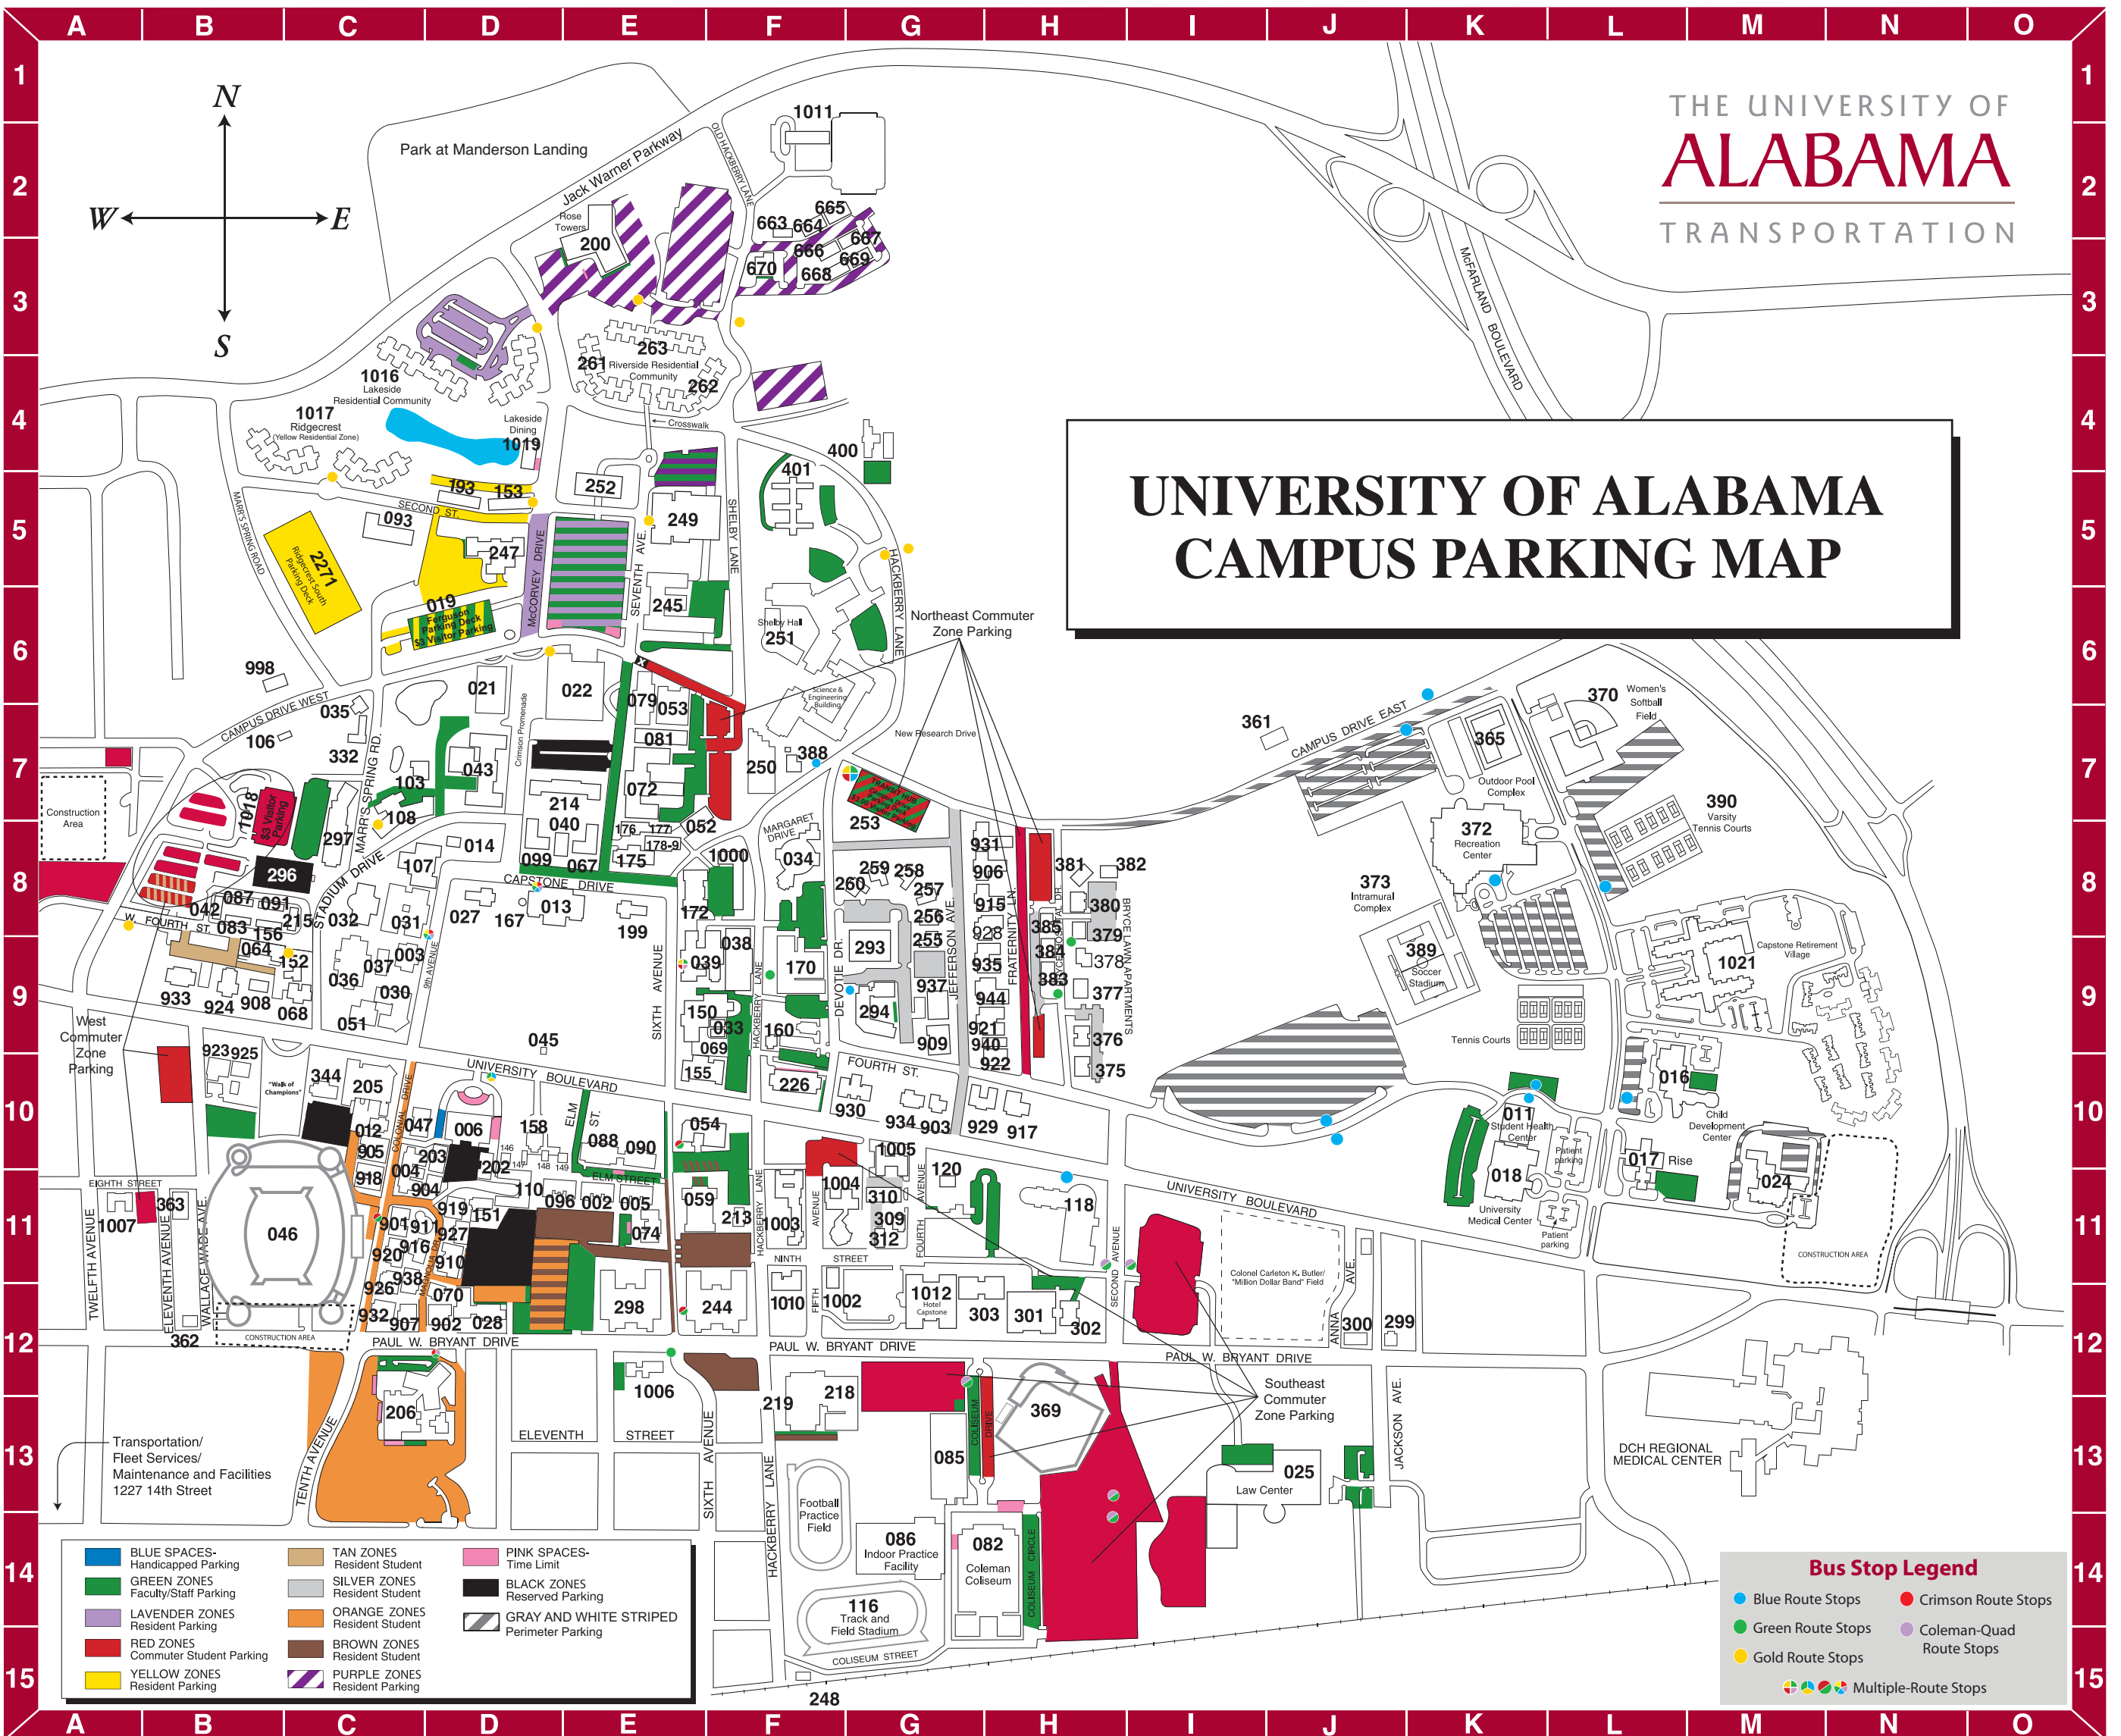

UNIVERSITY OF ALABAMA CAMPUS PARKING MAP

BUILDING #	LOCATION	245	H.M. Comer Hall (Engineering Dean)	(Minerals Industries Building)	6-E	118	Frank M. Moody Music Building	11-H	018	University Medical Center	10-K	377	511 Bryce Lawn Apartment	9-H	SORORITIES	LOCATION	
203	Adams Hall	10-D	086	Crisp Indoor Practice Facility	14-G	090	A.B. Moore Hall	10-E	090	Community Health Sciences Dean	10-K	376	601 Bryce Lawn Apartment	9-H	901	Alpha Chi Omega	11-C
298	ADAP	12-E	045	Denny Chimes	9-D	106	Moore House (German Supp School)	7-B	095	University Tennis Courts	7-L	096	607 Bryce Lawn Apartment	10-H	902	Alpha Delta Pi	12-D
252	Ala. Institute of Mfg. Excellence (AIME)	4-E	151	Design House	11-D	107	Morgan Hall	8-D	390	Varsity Tennis Courts	11-E	042	Byrd Hall	8-B	904	Alpha Gamma Delta	11-D
032	Alston Hall (C&BA Dean)	8-C	047	Doster Hall (HES Dean)	10-C	150	Nott Hall	9-E	005	Wilson Hall	7-L	310	Clayton Hall	11-G	070	Alpha Kappa Alpha	12-D
302	Alumni Hall	12-H	202	East Annex	10-D	074	Osband Hall	11-E	370	Women's Softball Field	7-D	064	Crimson Towers	9-B	905	Alpha Omicron Pi	10-C
219	Aquatic Center	12-G	053	East Engineering Building	6-E	120	Osteology Lab	11-G	214	Woods Hall	7-D	004	Friedman Hall	11-C	910	Chi Omega	11-D
103	Arts Construction	7-C	052	Engineering Boiler	8-F	158	President's Mansion	10-D	024	Old Capstone Medical	10-M	668	Harris Hall	3-F	911	Delta Delta Delta	11-C
085	Athletic Complex	13-G	006	Employment Office	10-D	148	President's Garage	10-D	024	Old Capstone Medical	10-M	668	Highlands Commons Building	3-F	916	Delta Zeta	11-C
027	Barnard Hall	8-D	054	Farrah Hall	10-F	146	President's Recreation	10-D	300	Alabama Credit Union	12-J	664	Highlands Building A	3-F	918	Kappa Alpha Theta	11-C
028	Barnwell Hall	12-D	019	Ferguson Center Parking Deck (\$3.00)	6-D	146	President's Storage	10-D	1005	Baptist Student Union	10-G	665	Highlands Building B	3-F	919	Kappa Delta	11-D
378	Bryce House	9-H	022	Ferguson Student Center	6-D	147	President's Utility	10-D	299	RV Grass Lot	12-K	666	Highlands Building C	3-F	920	Kappa Kappa Gamma	11-C
249	Tom Bevill Energy, Mineral, and Materials Science Research Building	5-E	059	Foster Auditorium	11-E	205	Reese Phifer Hall (Communication Dean)	10-C	1003	Canterbury Episcopal Student Ctr.	11-F	667	Highlands Building D	3-F	926	Phi Mu	11-C
031	Bidgood Hall	8-C	067	Gallalee Hall	8-E	105	Rodgers Library for Science and Engineering	7-F	1004	Old Capstone Medical	10-M	668	Highlands Building E	3-F	927	Pi Beta Phi	11-D
034	Biology Building	8-F	170	Gordon Palmer Hall	9-F	006	Rose Administration (Grad. school Dean)	10-D	1011	Clara Verner Towers	2-F	083	Highlands Building F	3-F	927	Pi Beta Phi	12-D
036	Bruno Business Library	9-C	014	Gorgas House	8-D	167	Round House	8-D	361	East Substation	2-F	1019	Highlands Building G	8-B	938	Zeta Tau Alpha	11-C
301	Bryant Conference Center	12-H	013	Amelia Gayle Gorgas Library	8-D	108	Rowand-Johnson Hall	8-C	1006	First Christian Student Center	13-E	1016	Highlands Building H	4-D			
046	Bryant-Denny Stadium	11-B	226	Libraries Dean	8-D	226	Russell Hall (Nursing Dean)	10-F	1012	Hotel Capstone	12-G	087	Lakeside Residential Community	8-B			
1020	Colonel Carleton K. Butler/ "Million Dollar Band" Field	030	030	Graves Hall	9-C	172	Smith Hall	8-E	1002	Lutheran Student Center	12-G	091	Lewis Hall	8-C	940	Alpha Kappa Lambda	9-H
294	Bryant Hall	9-G	072	Hayden-Harris Hall	11-F	006	Staff Training and Development	10-D	1007	Presbyterian Student Center	11-A	298	Lupton Hall	12-E	256	Alpha Phi Alpha	8-G
303	Paul W. Bryant Museum	12-G	400	Health and Safety	4-G	011	Stallings Center (RISE Program)	10-L	1007	St. Francis Catholic Center	11-G	244	Martha Parham Hall	11-F	906	Alpha Tau Omega	8-H
175	Bureau of Mines Building 1	8-E	079	Houser Hall	6-E	344	Student Health	10-K	1010	Wesley Foundation	12-F	110	Mary Burke Hall	11-D	908	Beta Theta Pi	9-B
176	Bureau of Mines Building 2	8-E	081	Houser Hall Annex	7-E	372	Student Media Building	10-C	998	West Substation	6-C	312	New Hall (UA Police Dept.)	11-G	909	Chi Phi	9-G
177	Bureau of Mines Building 3	8-E	081	Houser Hall Annex	7-E	372	Student Recreation Center	8-K	1000	W.B. Jones Hall (Oil and Gas)	8-F	153	Ninth Street Apartments	11-G	909	Chi Phi	9-G
178	Bureau of Mines Building 4	8-E	373	Intramural Complex	8-J	365	Student Recreation Outdoor Pool	7-K	093	Blount Undergraduate Building (Initiative Program)	5-C	1017	Palmer Hall	5-D	944	Delta Chi	9-G
179	Bureau of Mines Building 5	8-E	388	Kilgore House	7-F	021	Student Services Center	6-D	293	Bryant Residence Hall and Dining	9-G	2271	Parker-Adams Hall	11-E	068	Delta Kappa Epsilon	9-C
037	C&BA Energy Plant	9-C	025	Law Center (Law School Dean)	13-J	297	ten Hour Hall	8-C	381	411 Bryce Lawn Apartment	8-H	200	Patton House	12-B	255	Delta Sigma Pi	8-G
253	Campus Drive Parking Deck	7-G	088	Little Hall (Social Work Dean)	13-J	251	Shelby Hall	6-F	382	405 Bryce Lawn Apartment	8-H	200	Paty Hall	12-B	915	Delta Tau Delta	8-H
309	Cannon House	11-G	069	Maintenance Greenhouse	9-F	369	Sewell-Thomas Baseball Field	13-H	381	411 Bryce Lawn Apartment	8-H	261-3	Powers Hall	8-B	917	Kappa Alpha	10-H
003	Carmichael Hall (Education Dean)	9-C	035	Maintenance Grounds	7-C	1018	North ten Hour Parking Deck (\$3.00)	8-B	382	405 Bryce Lawn Apartment	8-H	200	Ridgecrest	4-B	260	Kappa Alpha Psi	8-F
160	Child and Family Research Clinic	9-F	332	Maintenance Quonset	7-C	199	Tuomey Hall	8-E	381	411 Bryce Lawn Apartment	8-H	200	Ridgecrest South Parking Deck	5-C	921	Kappa Sigma	9-H
016	Child Development Center	11-M	099	Manly Hall	8-D	012	Temple Tutwiler Hall (Honors College Dean)	10-C	382	405 Bryce Lawn Apartment	8-H	903	Riverside Residence Community	3-E	922	Lambda Chi Alpha	10-H
040	Clark Hall (Arts & Sciences Dean)	8-D	038	Mary Harmon Bryant Hall	9-F	011	Track and Field Stadium	15-F	385	422 Bryce Lawn Apartment	8-H	193	Rose Towers	3-E	255	Lambda sigma Phi	9-G
082	Coleman Coliseum	14-H	152	Frederick R. Maxwell Hall	9-C	116			379	423 Bryce Lawn Apartment	8-H	206	Rotary International Living Center	10-G	923	Phi Delta Theta	10-B
043	B.B. Comer Hall	7-D	051	McLure Education Library	9-C				384	500 Bryce Lawn Apartment	9-H	215	Sommerville Hall	4-D	924	Phi Gamma Delta	9-B
			401	McMillian Building	5-F				383	508 Bryce Lawn Apartment	9-H		Tutwiler Hall	12-D	925	Phi Kappa Psi	10-B
													Wyman Hall	8-C	257	Phi Kappa Sigma	8-G