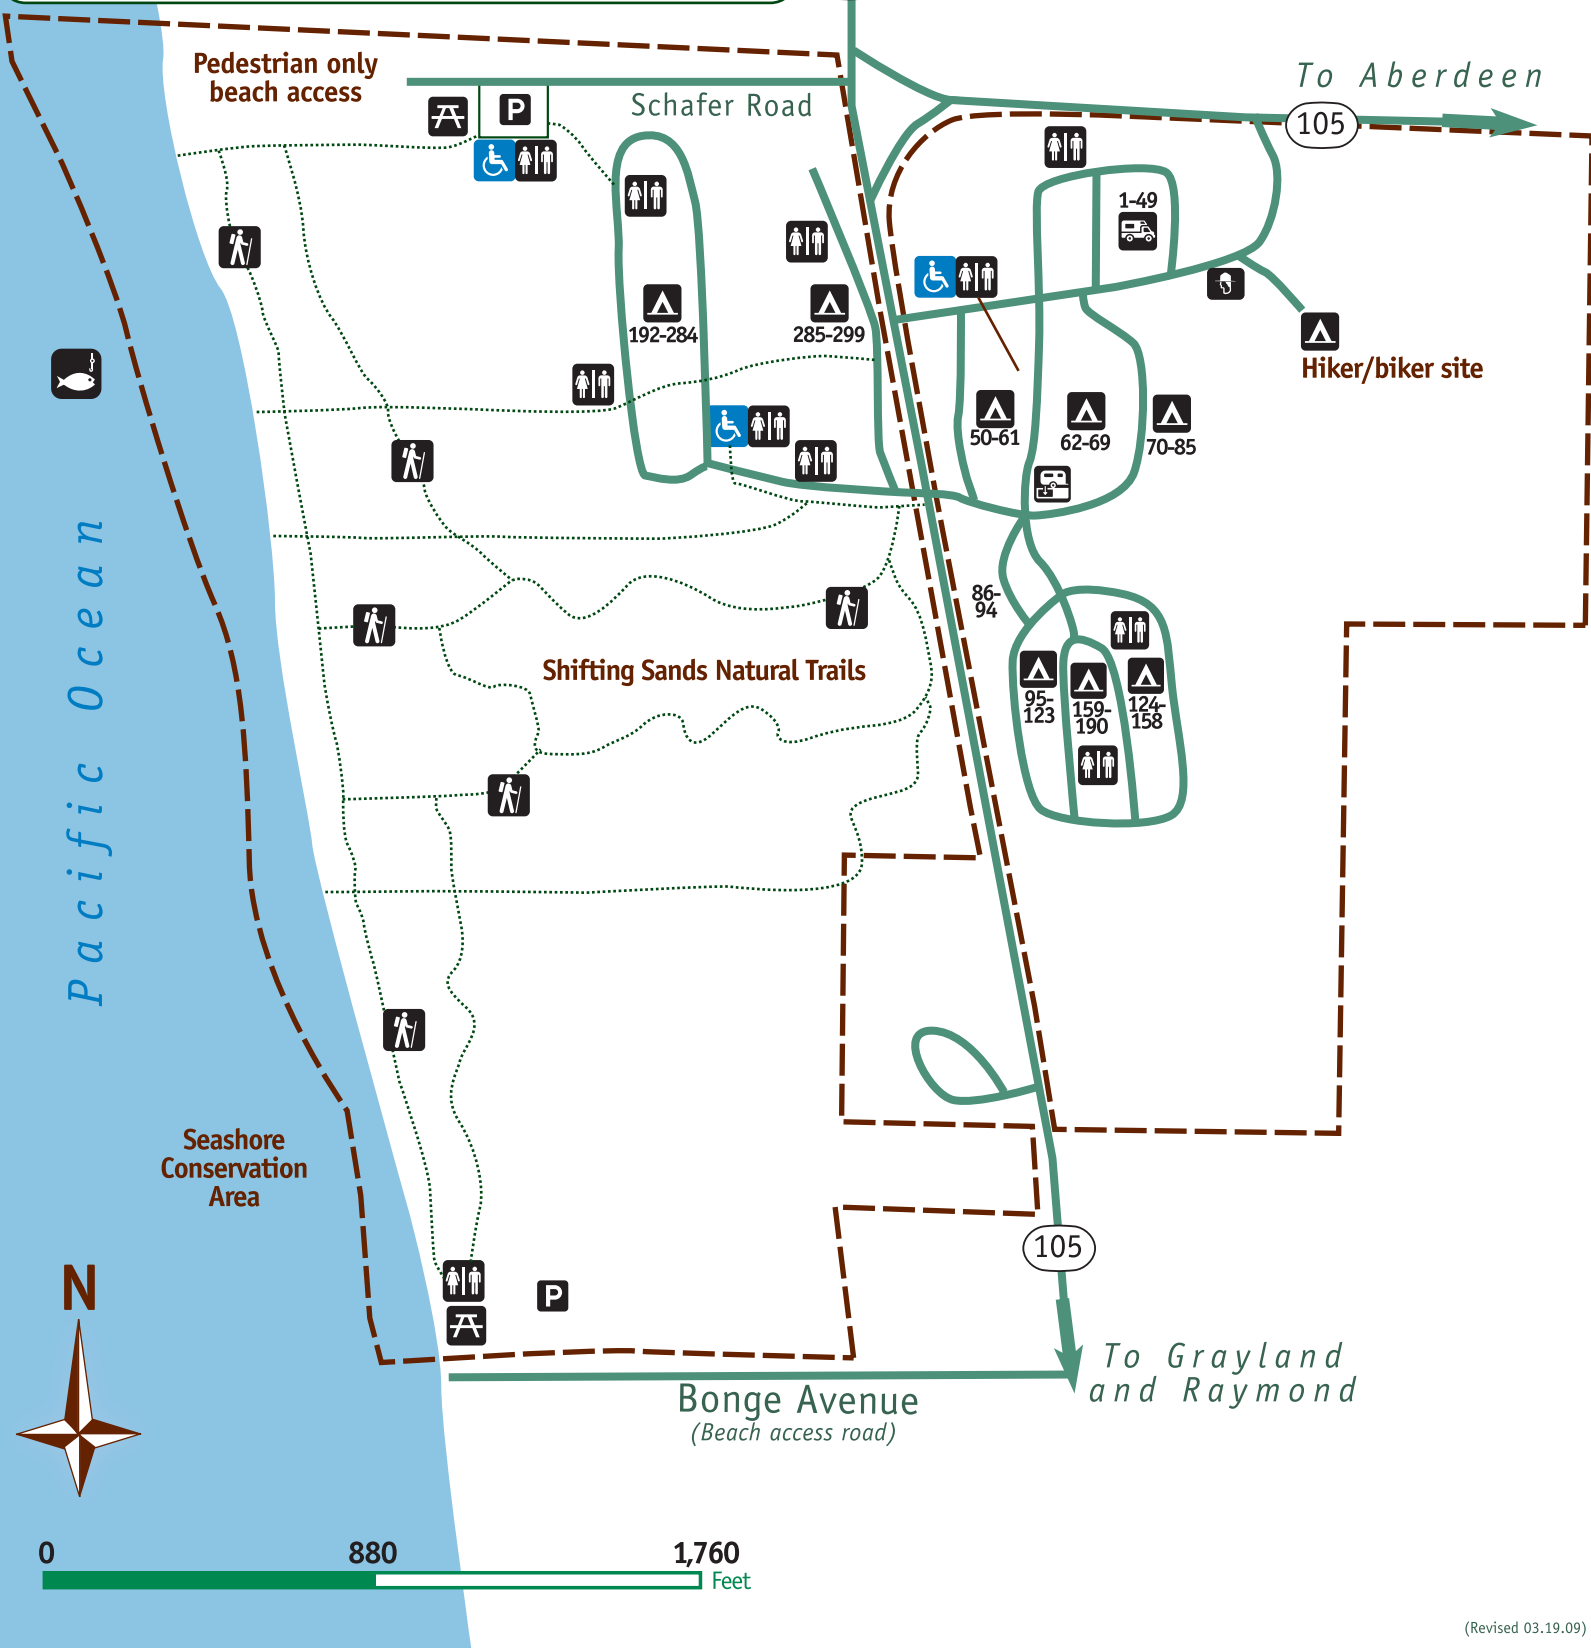

Twin Harbors State Park

- Hiking
- Fishing
- RV camping full utilities
- Ranger station
- RV dump station
- ADA accessible
- Picnic area
- Camping
- Restroom
- Parking
- Trail
- Park boundary

(Revised 03.19.09)