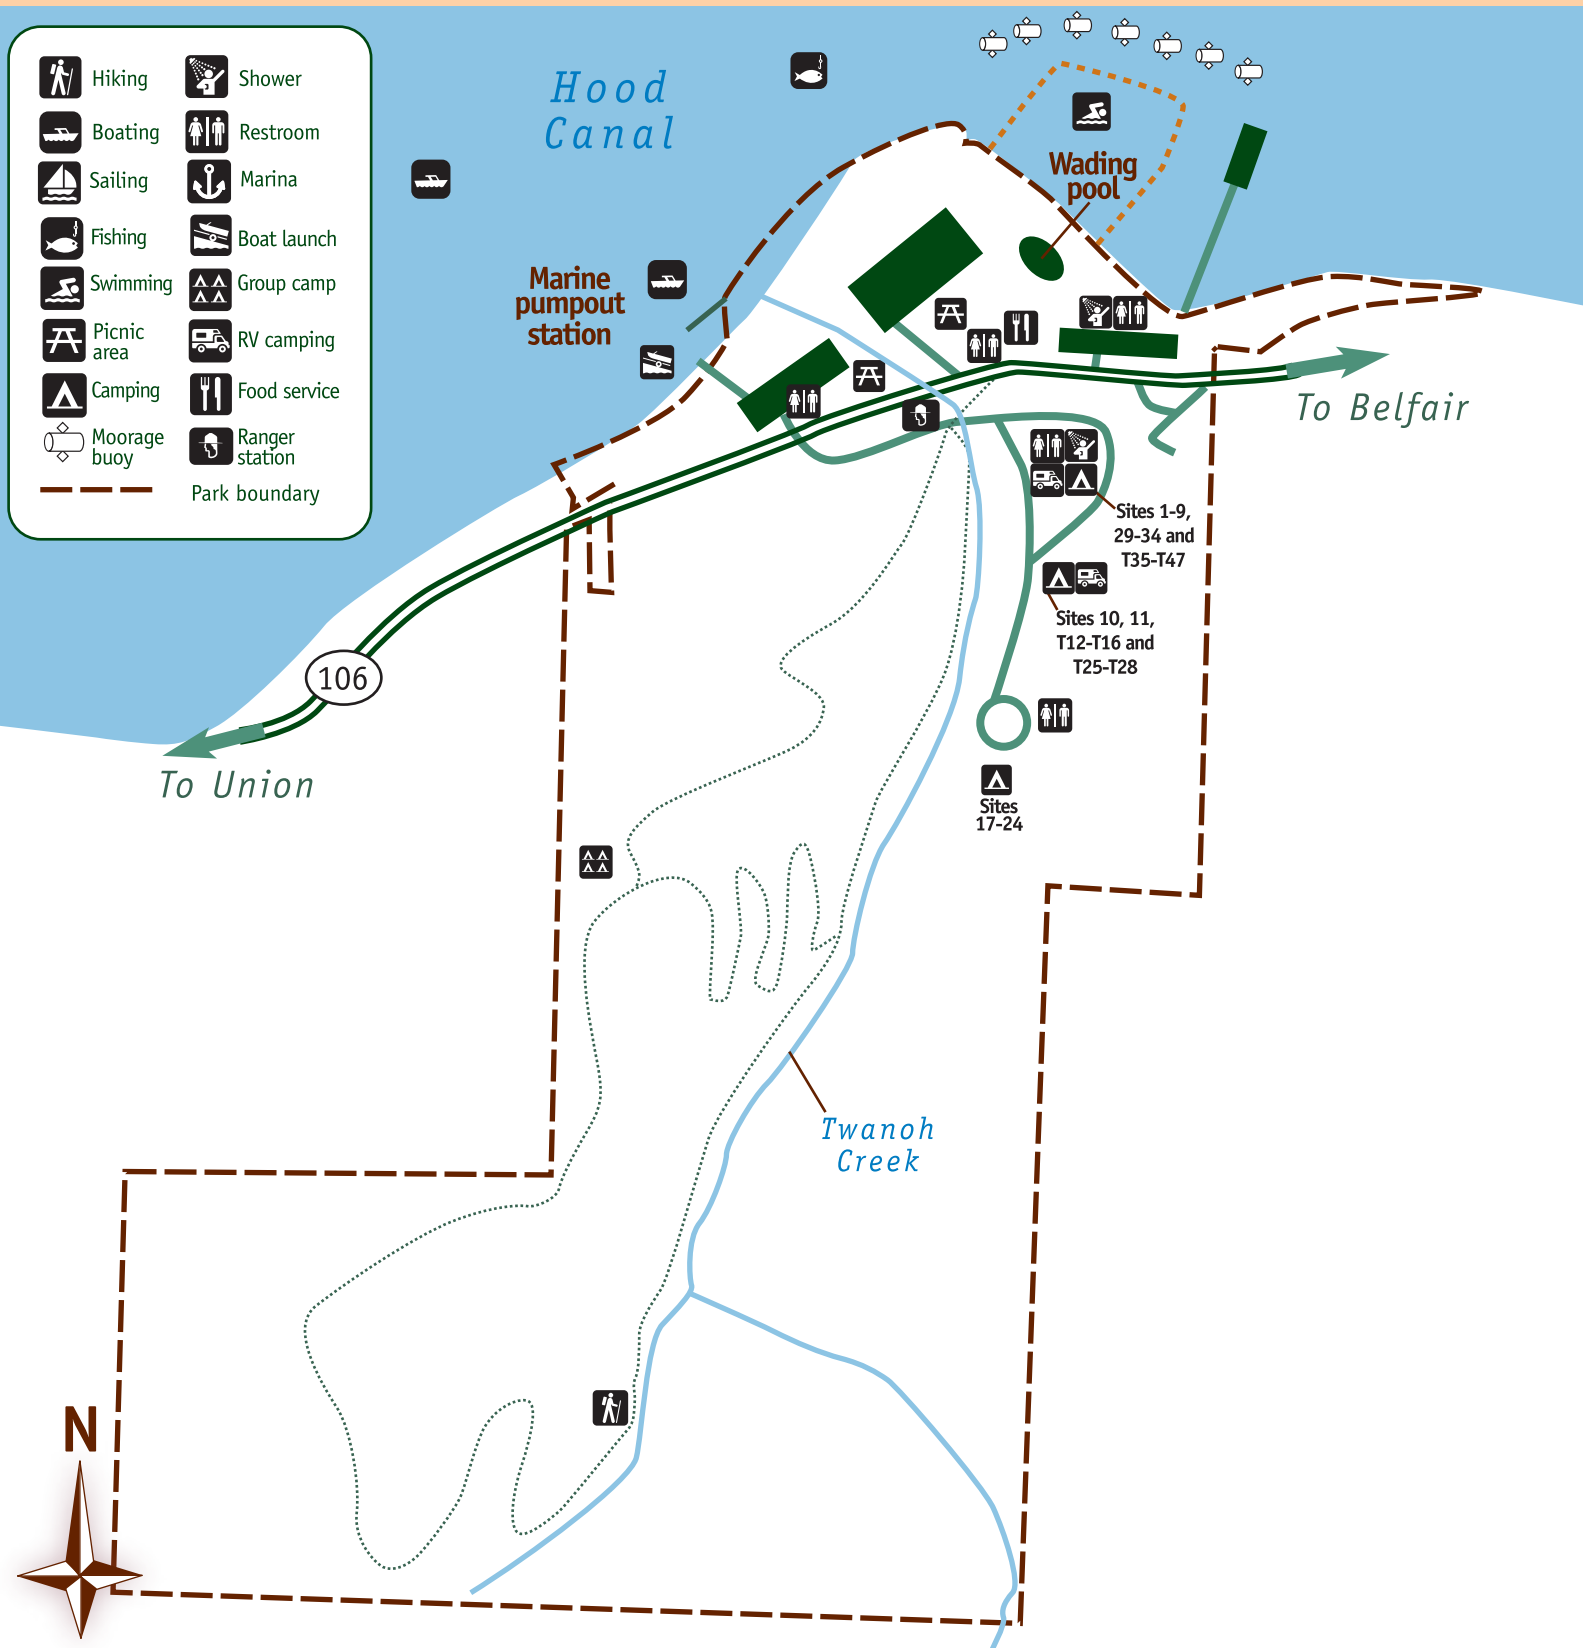

# Twanoh State Park

- |  |               |  |                |
|--|---------------|--|----------------|
|  | Hiking        |  | Shower         |
|  | Boating       |  | Restroom       |
|  | Sailing       |  | Marina         |
|  | Fishing       |  | Boat launch    |
|  | Swimming      |  | Group camp     |
|  | Picnic area   |  | RV camping     |
|  | Camping       |  | Food service   |
|  | Moorage buoy  |  | Ranger station |
|  | Park boundary |  |                |

0 500 1,000 Feet

0 0.125 0.25 0.5 Miles