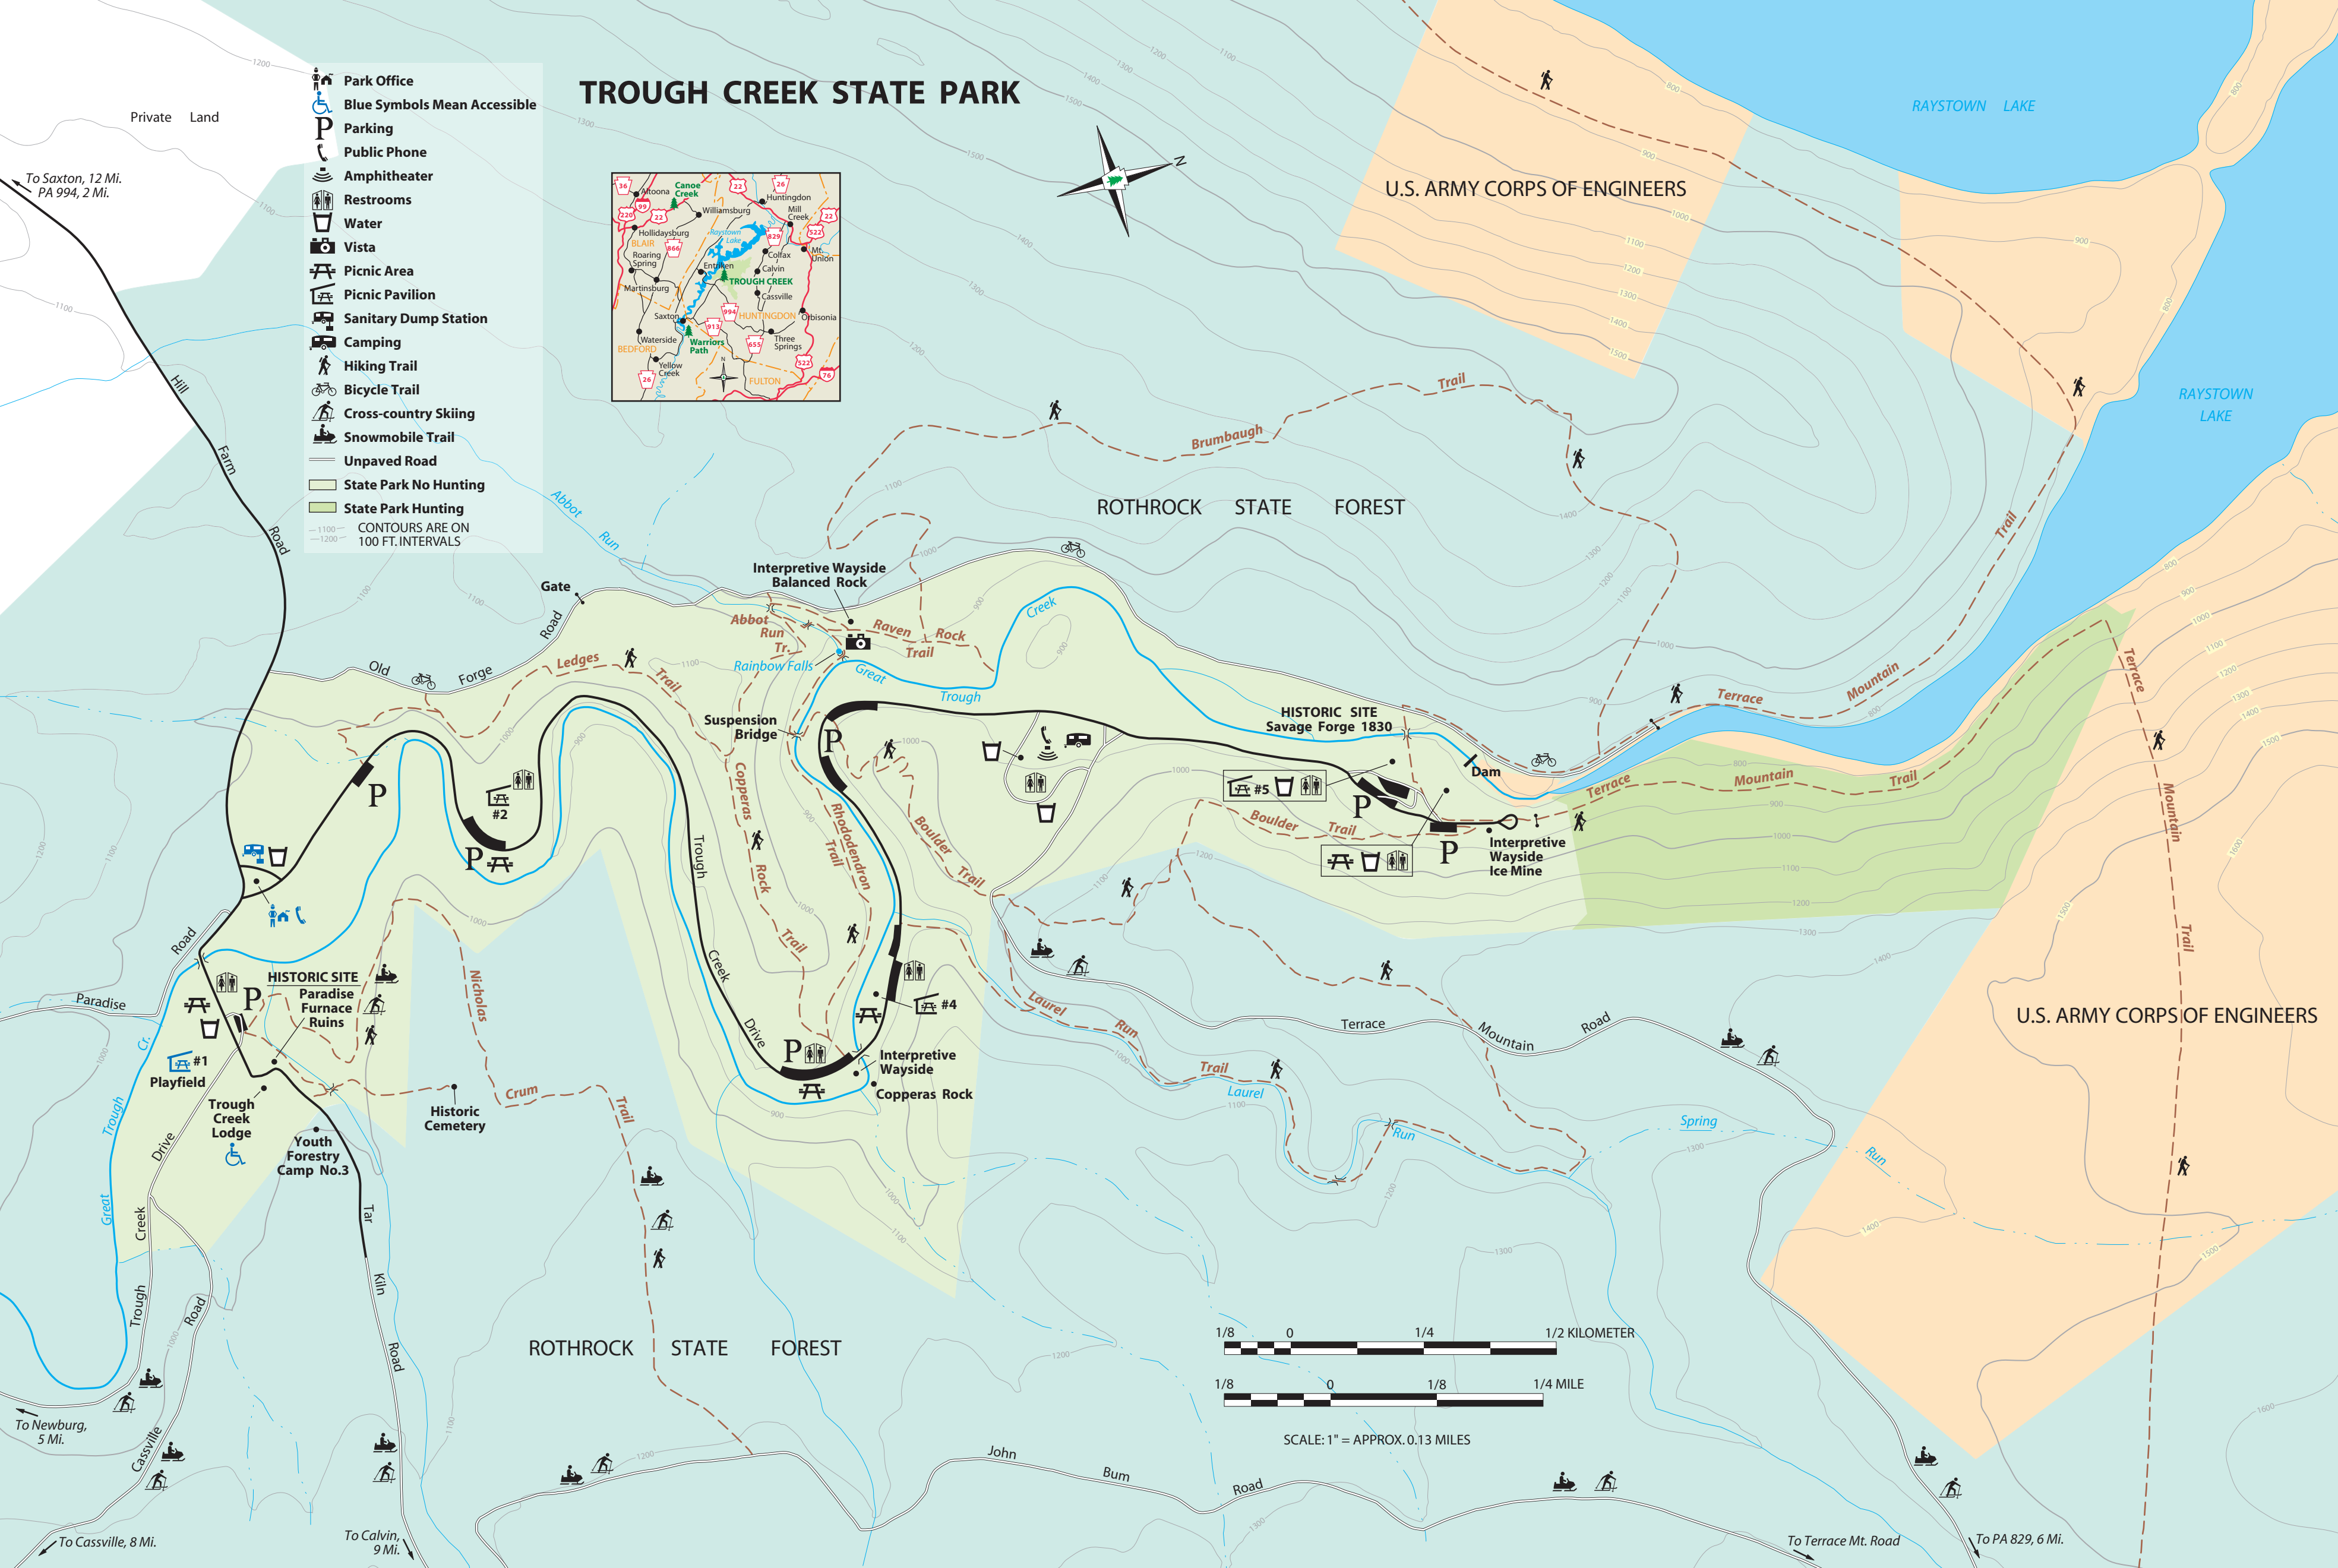

TROUGH CREEK STATE PARK

- Park Office
 - Blue Symbols Mean Accessible
 - Parking
 - Public Phone
 - Amphitheater
 - Restrooms
 - Water
 - Vista
 - Picnic Area
 - Picnic Pavilion
 - Sanitary Dump Station
 - Camping
 - Hiking Trail
 - Bicycle Trail
 - Cross-country Skiing
 - Snowmobile Trail
 - Unpaved Road
 - State Park No Hunting
 - State Park Hunting
- CONTOURS ARE ON 100 FT. INTERVALS

To Saxton, 12 Mi.
PA 994, 2 Mi.

To Newburg, 5 Mi.

To Cassville, 8 Mi.

To Calvin, 9 Mi.

To Terrace Mt. Road

To PA 829, 6 Mi.