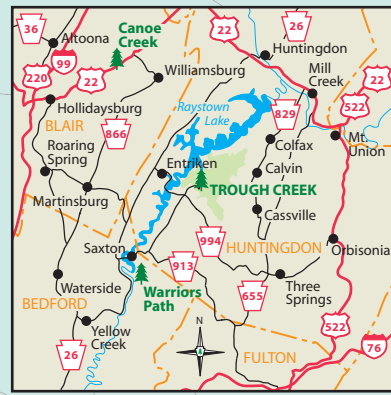

TROUGH CREEK STATE PARK

- Park Office
 - Blue Symbols Mean Accessible
 - Parking
 - Public Phone
 - Amphitheater
 - Restrooms
 - Water
 - Vista
 - Picnic Area
 - Picnic Pavilion
 - Sanitary Dump Station
 - Camping
 - Hiking Trail
 - Bicycle Trail
 - Cross-country Skiing
 - Snowmobile Trail
 - Unpaved Road
 - State Park No Hunting
 - State Park Hunting
- CONTOURS ARE ON 100 FT. INTERVALS

To Saxton, 12 Mi.
PA 994, 2 Mi.

To Newburg, 5 Mi.

To Cassville, 8 Mi.

To Calvin, 9 Mi.

To Terrace Mt. Road

To PA 829, 6 Mi.