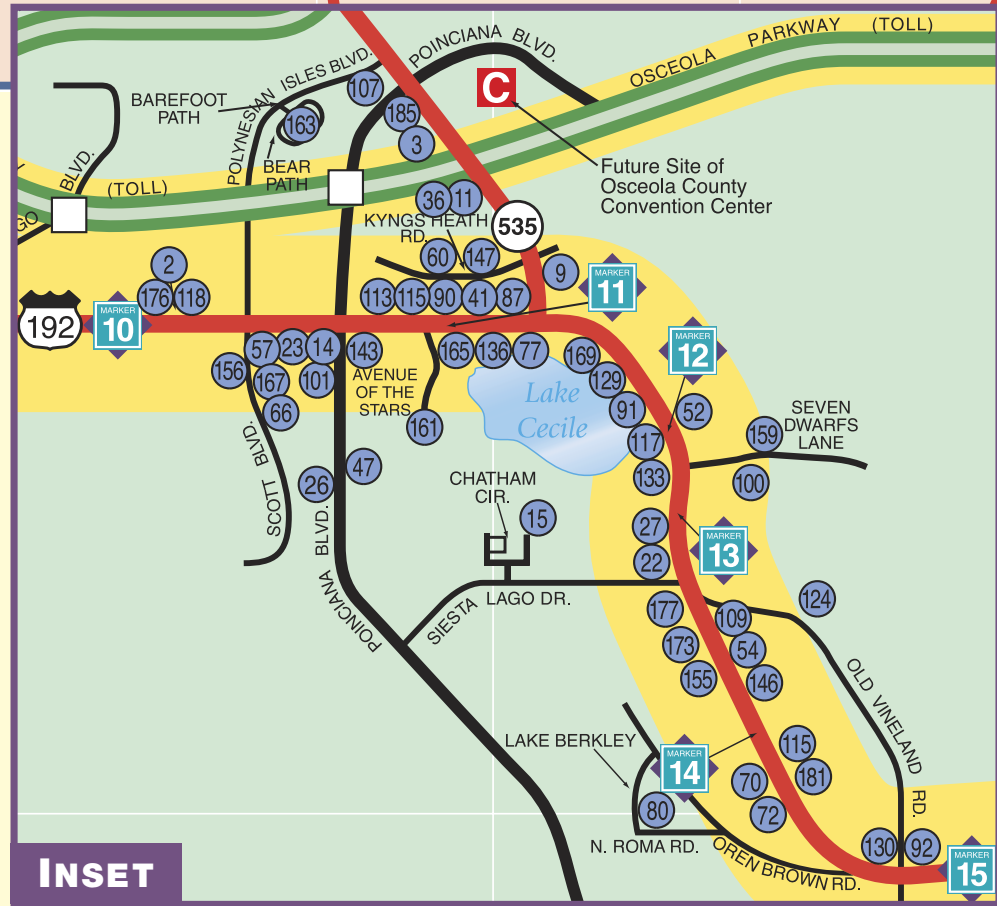

ACCOMMODATIONS

Listings are alphabetical. The number corresponds to the number on the map; and the grid location helps quickly identify the general area where the property is located.

SITE NO.	PROPERTY	LOCATION	SITE NO.	PROPERTY	LOCATION	SITE NO.	PROPERTY	LOCATION	SITE NO.	PROPERTY	LOCATION	SITE NO.	PROPERTY	LOCATION				
1	A-1 Contemporary Properties LP	D-5	30	Clarion Hotel Maingate	C-3	59	Enterprise Motel	C-6	88	HomeWood Suites Hotel by Hilton	C-4	117	Mainstay Suites Maingate	INSET				
2	AAA Dream Homes, Inc.	INSET	31	Colonial Hotel & Apartments	E-12	60	FantasyWorld Resort	INSET	89	Hospitality, Inc.	D-9	118	Masters Inn Kissimmee	INSET				
3	Absolute Premier Vacation Homes	INSET	32	Comfort Suites Maingate East	C-5	61	Feel Like Home	INSET	90	Howard Johnson Enchanted Resort	INSET	119	Masters Inn Maingate	C-2				
4	Access Vacation Homes	C-7	33	Comfort Suites Maingate Resort	B-2	62	Flamingo Inn	D-8	91	Howard Johnson Express Inn & Suites Lakewood Park	INSET	120	Mayflower Vacations Homes	C-8				
5	Alexander Florida Holiday Homes, Inc.	D-7	34	Condolodge	D-7	63	Florida Choice Vacations	C-2	92	Howard Johnson Express Inn Parkside	INSET	121	New Horizons Property Management	E-7				
6	All Florida Villas	C-6	35	Condotels of the Magic Worlds	C-6	64	Florida Group, Inc.	C-4	93	Howard Johnson Inn Maingate East	C-4	122	Oak Plantation	C-6				
7	All Star Vacation Homes	C-2	36	Country Inn & Suites Orlando Maingate	C-6	65	Florida Leisure	D-9	94	Howard Johnson Kissimmee Hotel	D-9	123	Omni Orlando Resort at ChampionsGate	E-2				
8	Ambassador Motel	D-6	37	Crown Motel D-6	INSET	66	Florida Royale	INSET	95	Howard Johnson Maingate West	B-2	124	Orange Grove Campground	INSET				
9	American Vacation Homes	INSET	38	Cypress Cove Nudist Resort	F-7	67	The Florida Store Vacation Rentals, Inc.	D-7	96	InnHouse Vacation Rentals	C-6	125	Orbit One Vacation Villas	C-2				
10	AmeriHost Resort Maingate	C-3	39	Days Inn 192 North	D-6	68	Florida Sunshine Inn	E-10	97	IPG Florida Homes Direct	B-1	126	Orlando Vacation Rentals, Inc.	C-2				
11	AmeriSuites Lake Buena Vista South	INSET	40	Days Inn 192 Orlando Kissimmee	D-6	69	Floridian RV Resort	B-12	98	Jeeves Holiday Homes	C-9	127	Osceola Mobile Park, Inc.	C-7				
12	Apollo Inn	D-8	41	Days Inn Eastgate	D-8	70	Four Winds Motel	INSET	99	Kissimmee Pines Villas	C-2	128	Osceola Vacation Rentals	C-2				
13	Barefoot Inn in the Keys	C-5	42	Days Inn Kissimmee	D-9	71	Friendly Village Inn Motel	D-9	100	Kissimmee/Orlando KOA	INSET	129	Palm Lakefront Resort & Hostel	INSET				
14	Baymont Inn Kissimmee	INSET	43	Days Inn Maingate East	C-5	72	Gator Motel	INSET	101	Knights Inn Maingate	C-3	130	Paradise Inn	INSET				
15	Beachtree Villas	INSET	44	Days Inn Maingate West	B-2	73	Gaylord Palms™ Resort & Convention Center	C-4	102	Knights Inn Maingate East	INSET	131	Park Inn & Suites Orlando Maingate East	C-4				
16	Behlor Realty, Inc.	D-7	45	Days Suites at Old Town	C-5	74	Gemini International Vacation Villas	D-8	103	Lago Vista Resort	C-9	132	Parkway International Resort	C-4				
17	Best Value Inn & Suites Maingate	C-3	46	Day-Zee Inn	E-11	75	The Gold Inn	D-7	104	Lake Marian Paradise Marina & RV Park	D-7	133	PayLess Oasis Inn	INSET				
18	Best Western Maingate East Hotel & Suites	F-6	47	Deluxe Florida Villas	INSET	76	Golden Crystal Inn, Inc.	D-7	105	Lake Toho Resort & Red's Fish Camp	E-10	134	Polynesian Inn	C-1				
19	Big House by the Mouse	F-6	48	Disney's All-Star Movies Resort	C-3	77	Golden Link Motel	INSET	106	Lambert Inn	D-7	135	Ponderosa RV Park	C-8				
20	Budget Inn East	D-8	49	Disney's All-Star Music Resort	C-3	78	Hampton Inn Maingate East	C-3	107	La Quinta Inn & Suites Orlando Maingate	C-4	136	Quality Inn & Suites Eastgate	INSET				
21	Budget Inn of St. Cloud	E-11	50	Disney's All-Star Sports Resort	C-3	79	Hampton Inn Maingate West	C-3	108	La Quinta Inn Lakeside	B-2	137	Quality Inn Conference Center	D-9				
22	Budget Inn West	INSET	51	Dorsan Suites All Inclusive Resort	D-9	80	Hapimag Orlando-Lake Berkley Resort	INSET	109	Liberty Homes & Investments	INSET	138	Quality Inn Maingate West	B-2				
23	Buena Vista Motel, Inc.	INSET	52	DoubleTree Resort Orlando—Villas at Maingate	INSET	81	Hayes Vacation Home Rentals	E-9	110	The Little Diamond Motel, Inc.	C-8	139	Quality Suites Maingate East	C-4				
24	Canoe Creek Campground	F-10	53	Eastgate Inn	C-5	82	Holiday Homes of Orlando, Inc.	C-8	111	Loyalty Homes, Inc.	D-2	140	Radisson Resort Parkway	C-4				
25	Celebration Hotel	C-4	54	Econo Lodge Maingate Central	INSET	83	Holiday Inn Hotel & Suites Maingate East	C-5	112	M & R Home Services, Inc.	D-8	141	Radisson WorldGate Resort	C-3