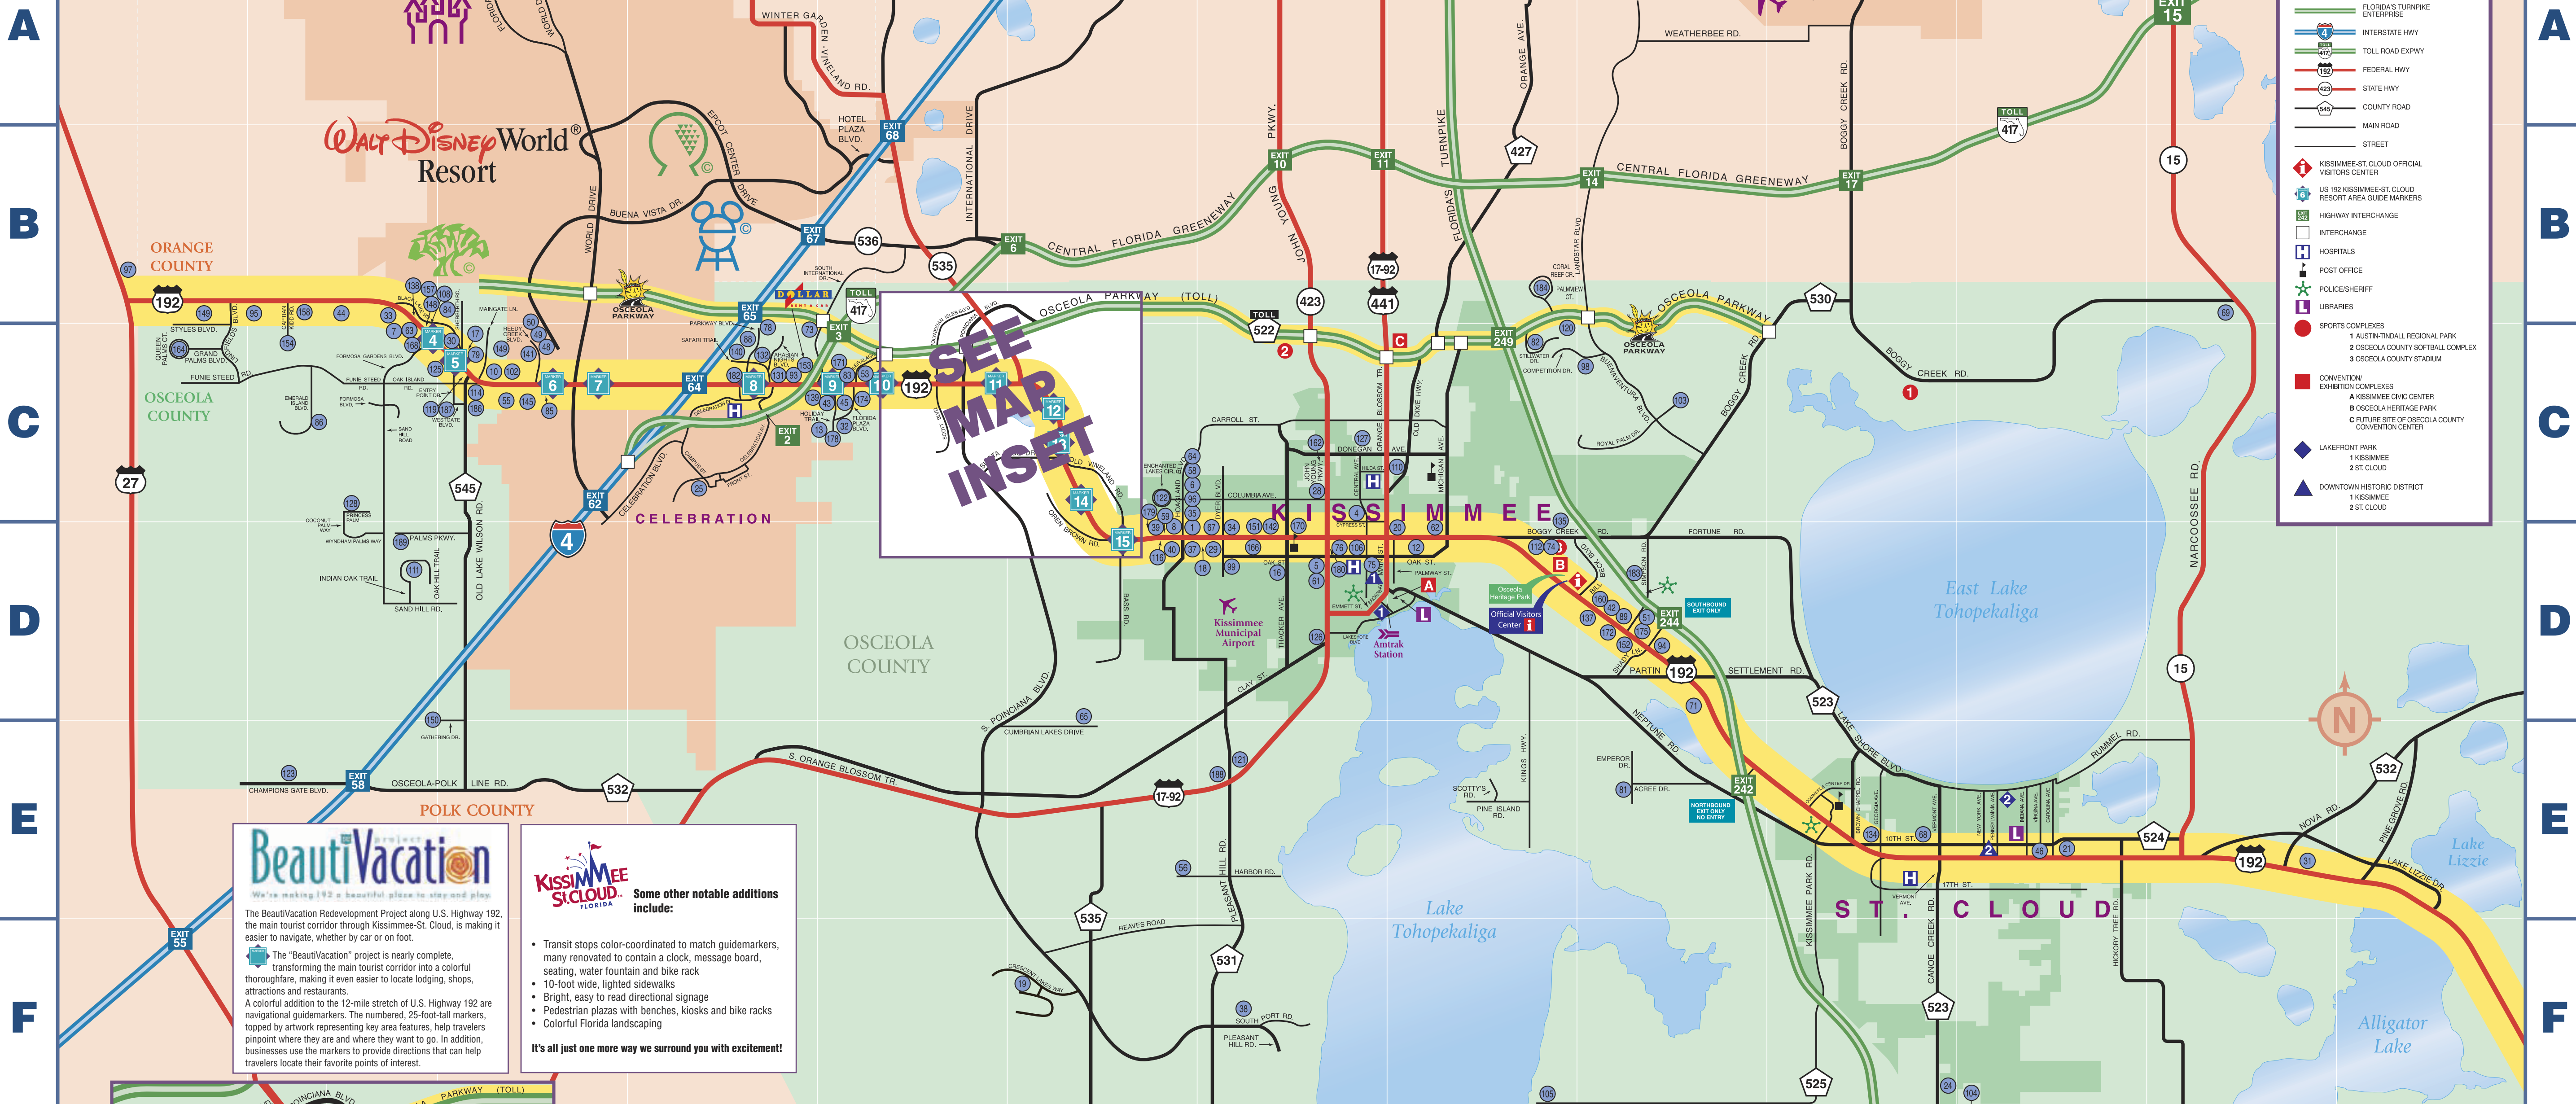

# Accommodations Map

### LEGEND

- FLORIDA'S TURNPIKE ENTERPRISE
- INTERSTATE HWY
- TOLL ROAD EXPWY
- FEDERAL HWY
- STATE HWY
- COUNTY ROAD
- MAIN ROAD
- STREET
- ♦ KISSIMMEE-ST. CLOUD OFFICIAL VISITORS CENTER
- ♦ US 192 KISSIMMEE-ST. CLOUD RESORT AREA GUIDE MARKERS
- HIGHWAY INTERCHANGE
- INTERCHANGE
- H HOSPITALS
- P POST OFFICE
- \* POLICE/SHERIFF
- L LIBRARIES
- SPORTS COMPLEXES
  - 1 AUSTINDALL REGIONAL PARK
  - 2 OSCEOLA COUNTY SOFTBALL COMPLEX
  - 3 OSCEOLA COUNTY STADIUM
- CONVENTION/EXHIBITION COMPLEXES
  - A KISSIMMEE CIVIC CENTER
  - B OSCEOLA HERITAGE PARK
  - C FUTURE SITE OF OSCEOLA COUNTY CONVENTION CENTER
- ♦ LAKEFRONT PARK
  - 1 KISSIMMEE
  - 2 ST. CLOUD
- ▲ DOWNTOWN HISTORIC DISTRICT
  - 1 KISSIMMEE
  - 2 ST. CLOUD

## Beautiful Vacation

We're making 192 a beautiful place to stop and play.

The Beautiful Vacation Redevelopment Project along U.S. Highway 192, the main tourist corridor through Kissimmee-St. Cloud, is making it easier to navigate, whether by car or on foot.

The "Beautiful Vacation" project is nearly complete, transforming the main tourist corridor into a colorful thoroughfare, making it even easier to locate lodging, shops, attractions and restaurants.

A colorful addition to the 12-mile stretch of U.S. Highway 192 are navigational guidemarkers. The numbered, 25-foot-tall markers, topped by artwork representing key area features, help travelers pinpoint where they are and where they want to go. In addition, businesses use the markers to provide directions that can help travelers locate their favorite points of interest.