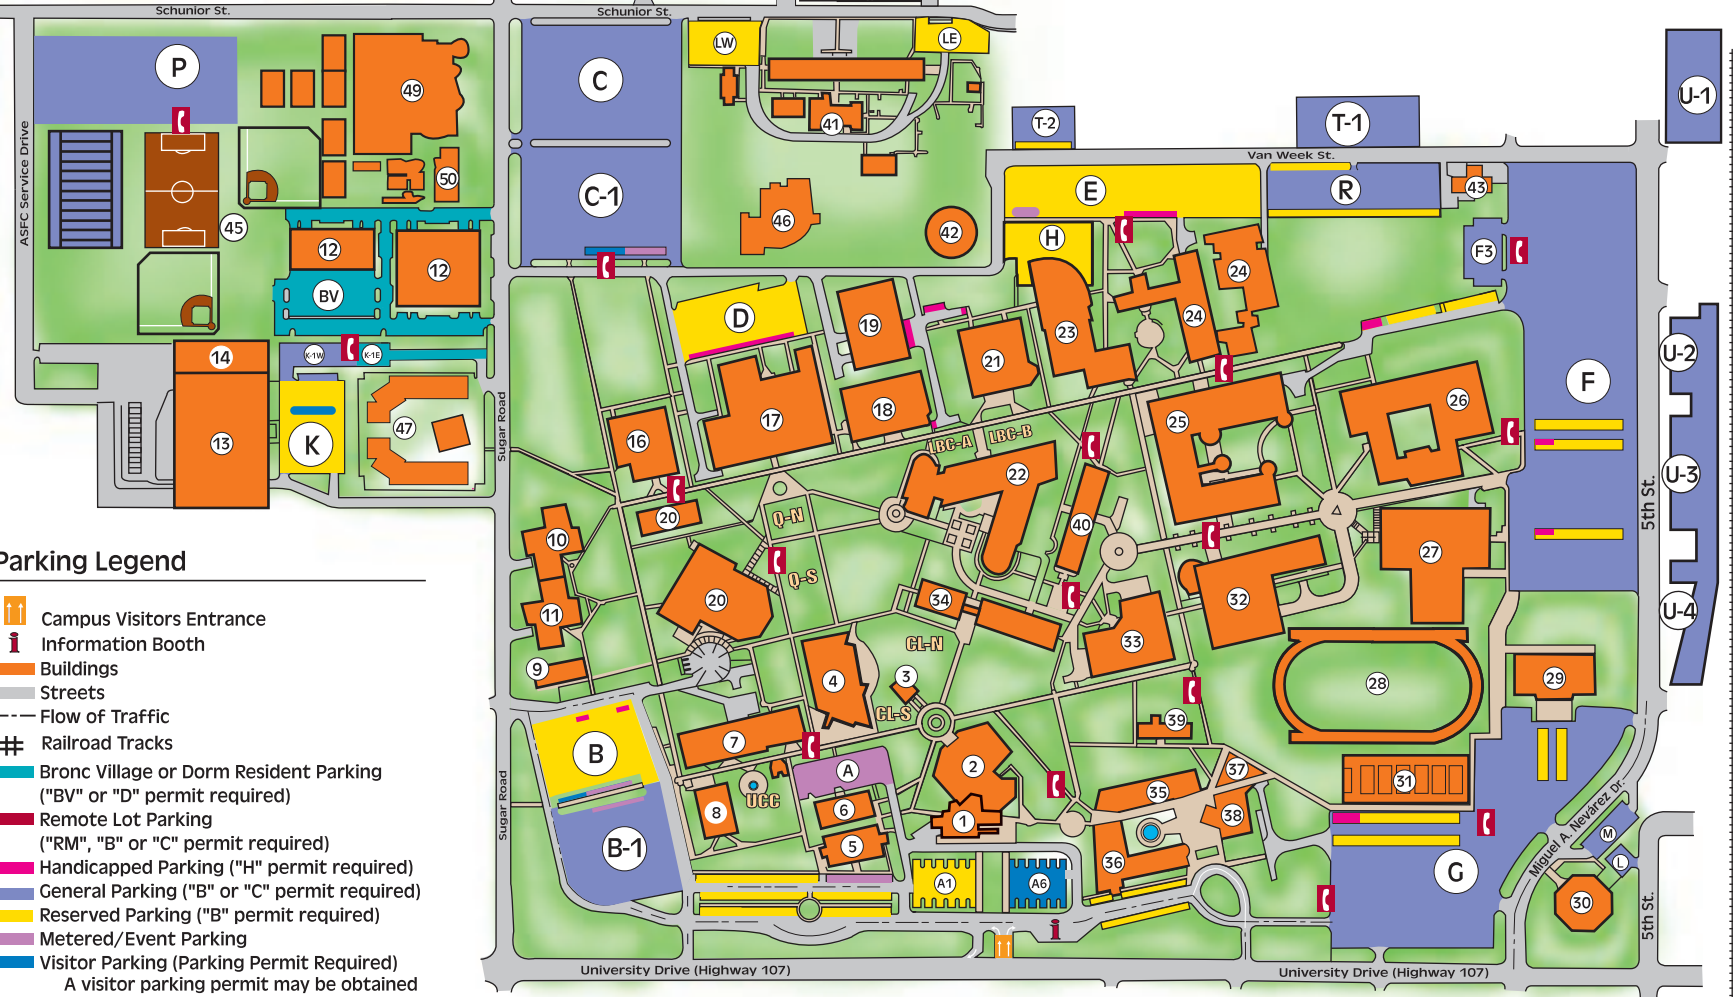

Building Legend

1. VC Visitors Center 2. SSBL Student Services Bldg. 3. CHAP Chapel of the Lord's Prayer 4. STUN Student Union 5. ADMN Marlice Shary Shivers Administration Bldg. 6. CCTR Old Computer Center 7. UCCF Campus Dining Services & Ballroom 8. UC University Center 9. EMLN Emilia Schunior Ramirez Hall 10. TROX Darrel Troxel Residence Hall 11. HRTC Heritage Hall 12. BRV1 Bronc Village, Student Apartments	13. ASFC Academic Support Facilities Complex: Physical Plant • Police Department • Parking Services • Mail Room 14. CRMF Rio Grande Center For Manufacturing 15. STAD Edinburg Baseball Stadium 16. SBSC Social and Behavioral Sciences 17. HSW Health Sciences and Human Services West 18. HSHE Health Sciences and Human Services East 19. CULP Central Utility Plant and Science 20. COAS Communication Arts and Science 21. BUSA Business Administration Bldg.	22. LIBR University Library 23. MACC Mathematics and General Classroom 24. EDCC Education Complex 25. SCIE Science Building 26. HPE1 Health and Physical Education Bldg. I 27. HPE2 Health and Physical Education Building II 28. TRAK Track and Soccer Field 29. ITTB International Trade and Technology (IT²) Building 30. UVBS University Bookstore/Central Store 31. COXT Orville Cox Tennis Courts 32. ENGR Engineering Bldg. 33. ACAS Academic Services and Computer Labs Bldg.	34. PHYS Physical Science Bldg. 35. FIAC Fine Arts Music 36. FAAX Fine Arts Art and Music 37. FAAN Fine Arts Annex 38. FAAA Fine Arts Auditorium 39. SOUH Southwick Hall 40. LEAC Learning Assistance Center 41. LAMR Lamar Campus Complex 42. THER Thermal Storage Facility 43. CCDC Child Development Center 44. PSBL Personnel Office 45. IMFD Intramural Fields 46. RAHC Regional Academic Health Center 47. UNTY Unity Hall 48. VWOF Van Week Building 49. WRSC Wellness and Recreation Sports Complex 50. STHC The Student Health Center

Parking Legend

1. Campus Visitors Entrance
   - Information Booth
   - Buildings
   - Streets
   - Flow of Traffic
   - Railroad Tracks
   - Bronc Village or Dorm Resident Parking ("BV" or "D" permit required)
   - Remote Lot Parking ("RM", "B" or "C" permit required)
   - Handicapped Parking ("H" permit required)
   - General Parking ("B" or "C" permit required)
   - Reserved Parking ("B" permit required)
   - Metered/Event Parking
   - Visitor Parking (Parking Permit Required)
2. A visitor parking permit may be obtained at the Information Booth besides the main campus entrance, at the Visitors Center, from the UTPA Police Department or from a parking attendant.

Note: All vehicles parked on campus must be registered with the UTPA Police Department and must properly display an appropriate permit.