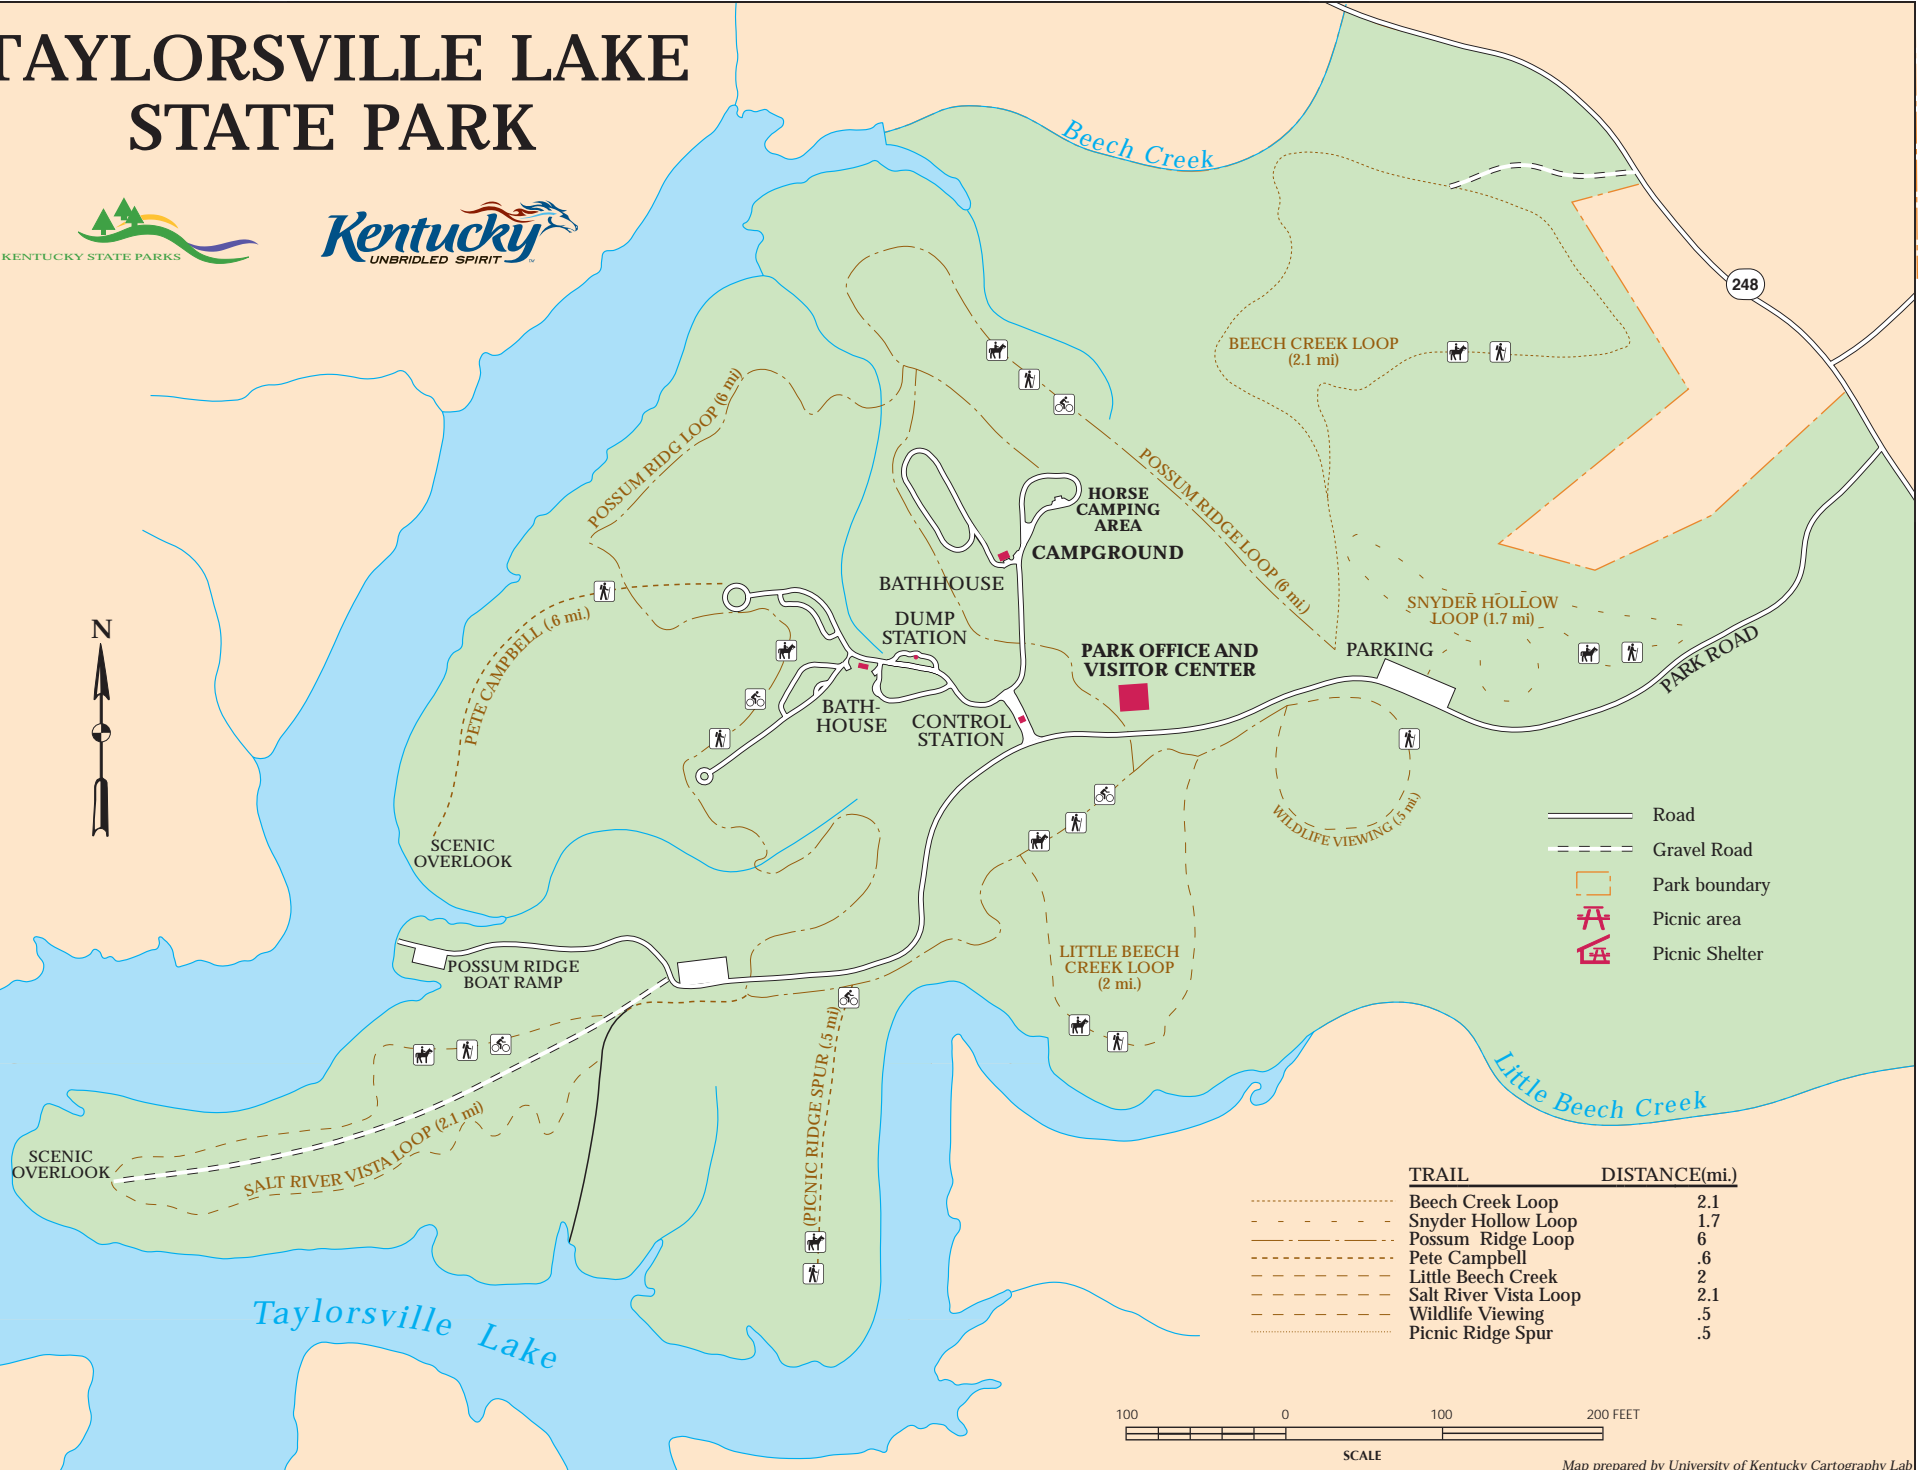

TAYLORSVILLE LAKE STATE PARK

- Road
- Gravel Road
- Park boundary
- Picnic area
- Picnic Shelter

TRAIL	DISTANCE(mi.)
Beech Creek Loop	2.1
Snyder Hollow Loop	1.7
Possum Ridge Loop	6
Pete Campbell	.6
Little Beech Creek	2
Salt River Vista Loop	2.1
Wildlife Viewing	.5
Picnic Ridge Spur	.5