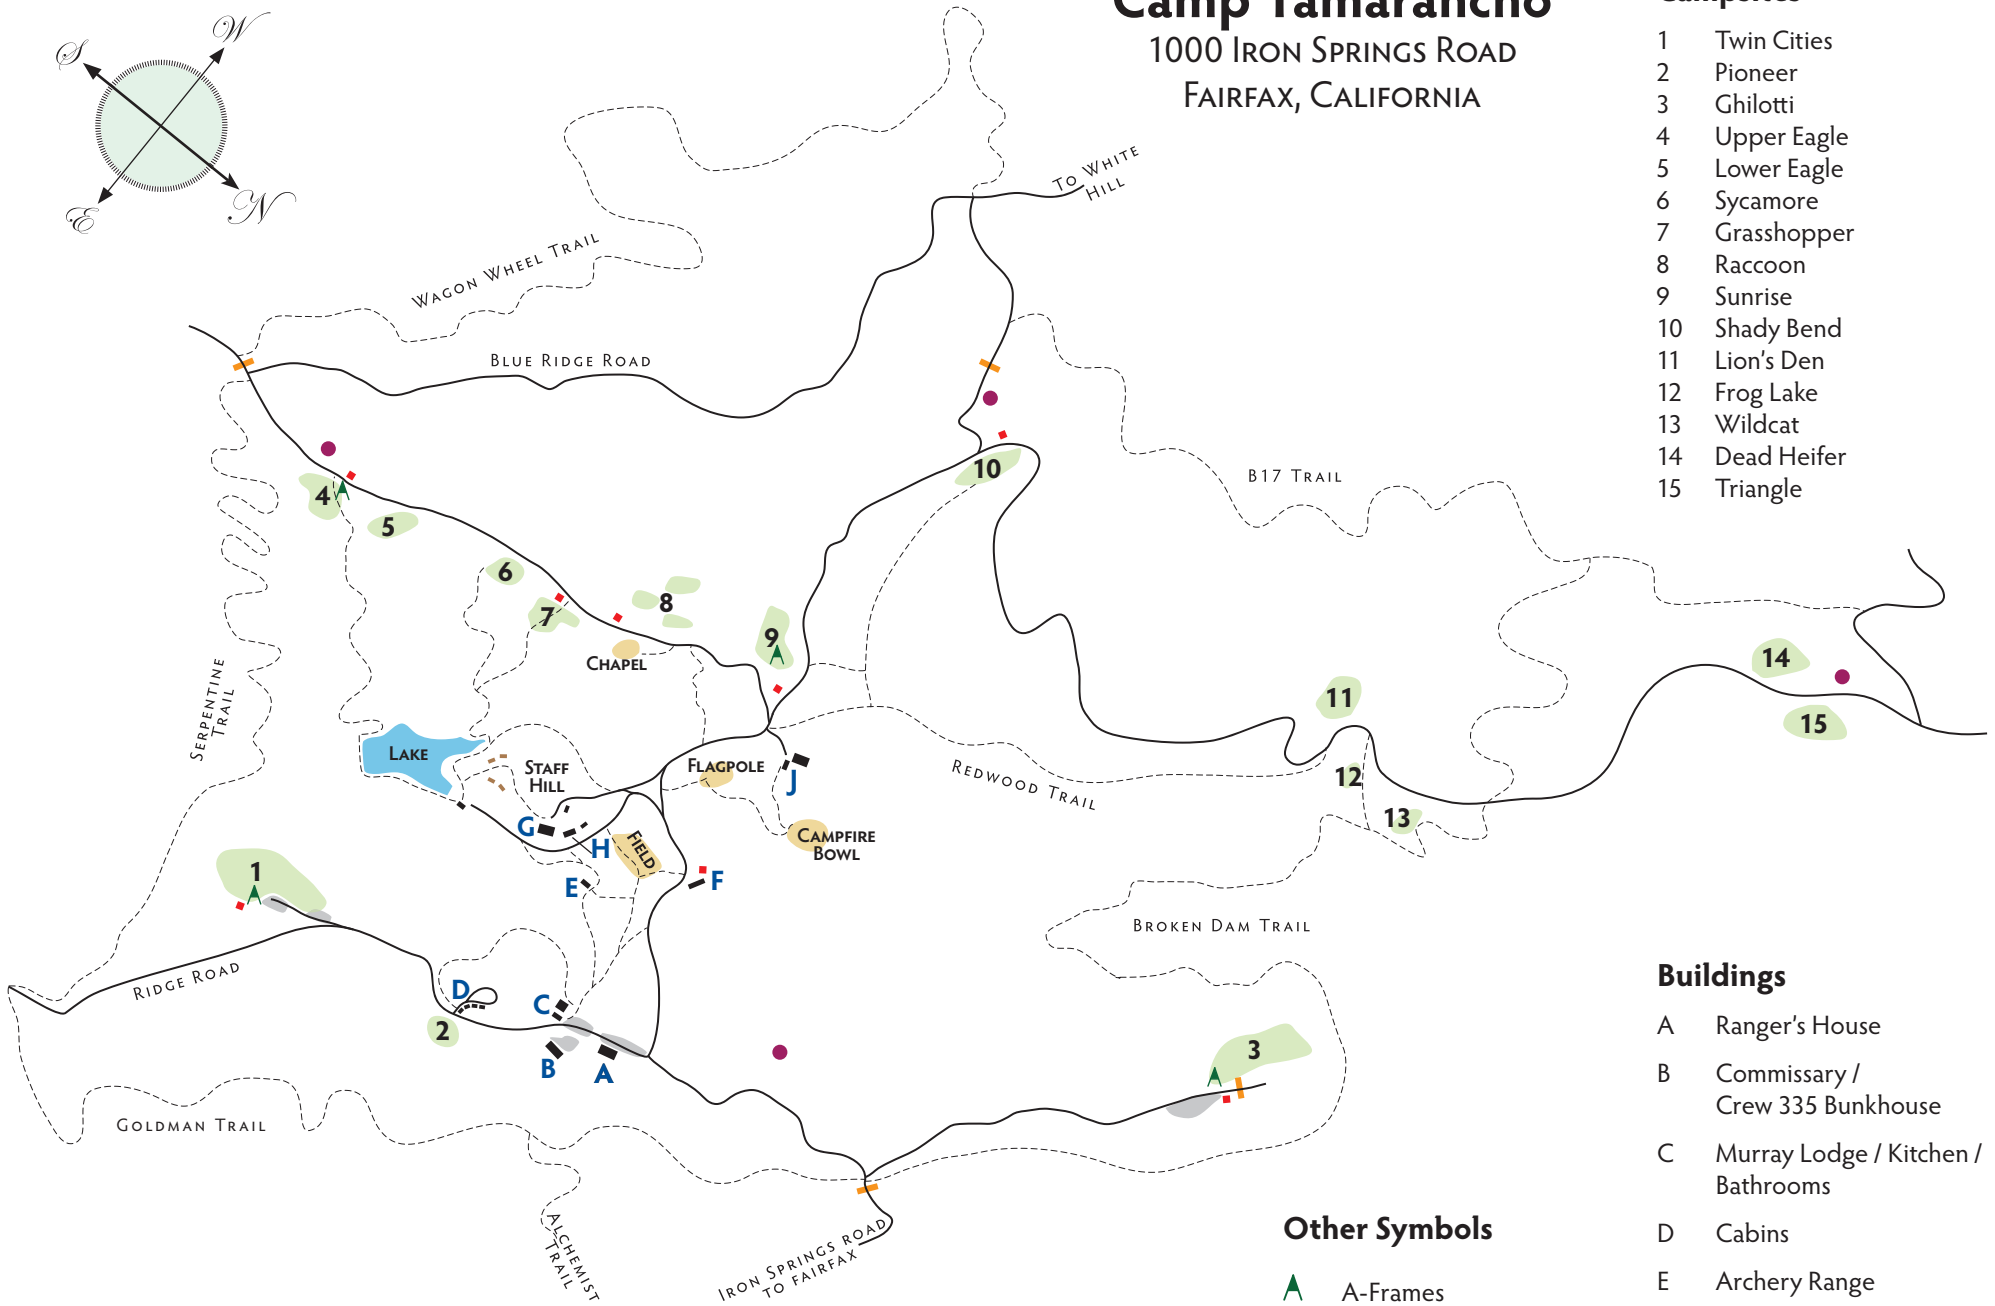

Camp Tamarancho

1000 IRON SPRINGS ROAD
FAIRFAX, CALIFORNIA

Campsites

- 1 Twin Cities
- 2 Pioneer
- 3 Ghilotti
- 4 Upper Eagle
- 5 Lower Eagle
- 6 Sycamore
- 7 Grasshopper
- 8 Raccoon
- 9 Sunrise
- 10 Shady Bend
- 11 Lion's Den
- 12 Frog Lake
- 13 Wildcat
- 14 Dead Heifer
- 15 Triangle

Buildings

- A Ranger's House
- B Commissary / Crew 335 Bunkhouse
- C Murray Lodge / Kitchen / Bathrooms
- D Cabins
- E Archery Range
- F Rifle Range
- G Bode Lodge
- H Shower / Bathrooms
- J Warehouse / Wood Shop

Other Symbols

-  A-Frames
-  Adirondaks
-  Toilet Buildings
-  Water Tanks
-  Gates

MARIN COUNCIL
Boy Scouts of America

225 West End Avenue
San Rafael, CA 94901
415.454.1081
www.boyscouts-marin.org