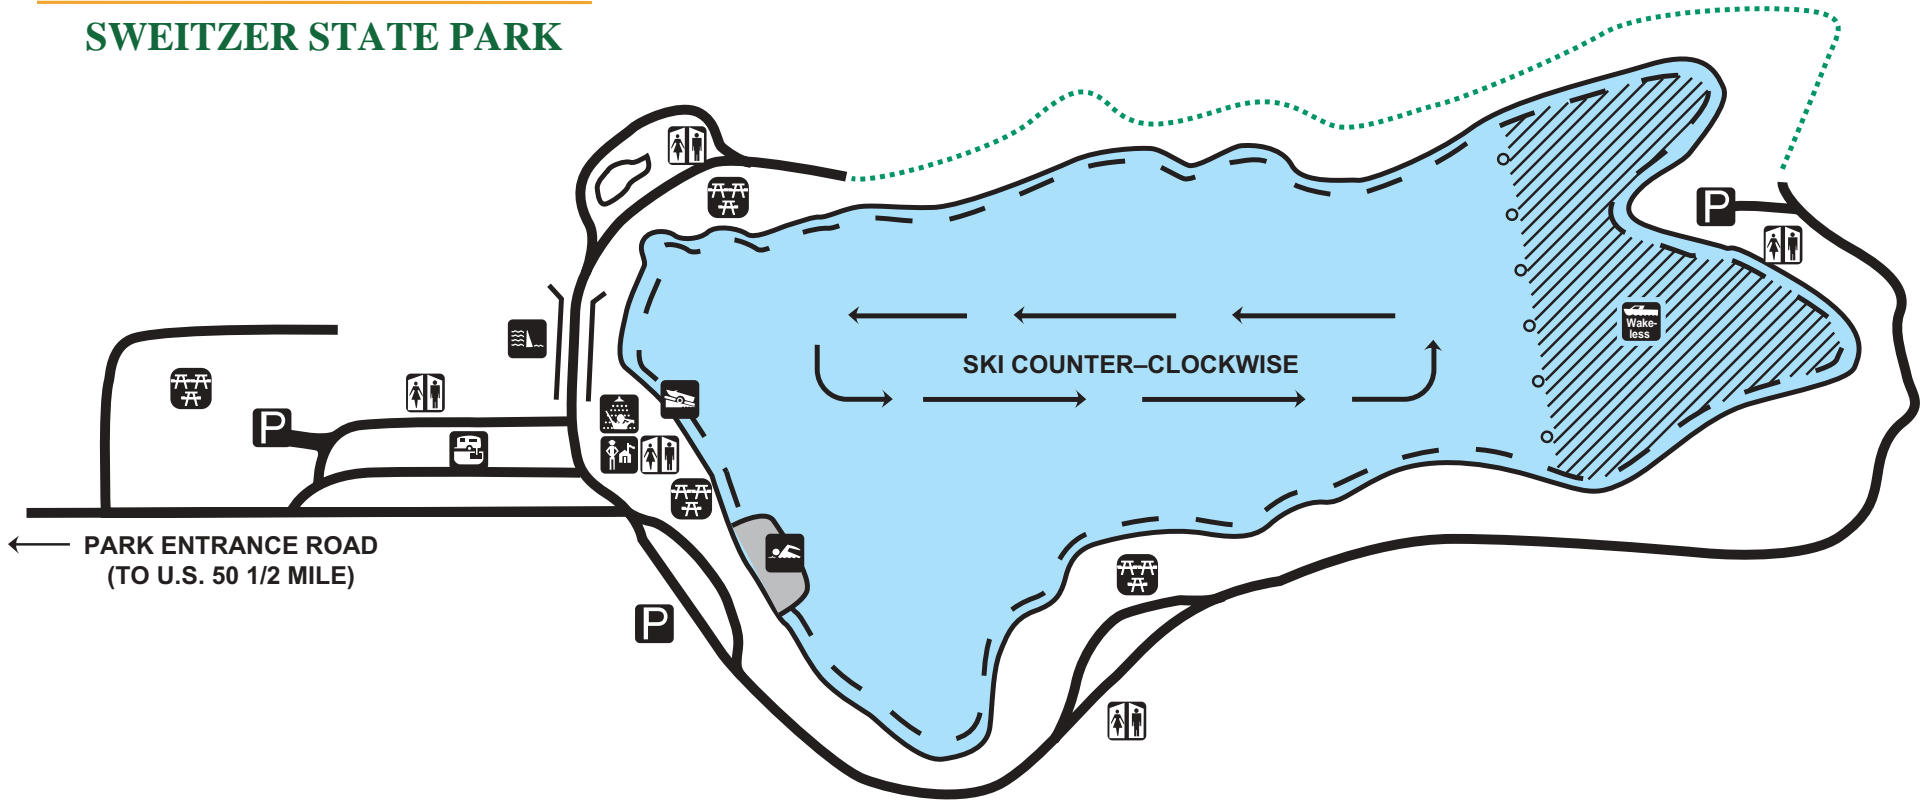

Colorado State Parks

SWEITZER STATE PARK

LEGEND

	Park Office		Boat Ramp
	Parking		Swim Beach
	Group Picnic Area		Dam
	Dump Station		Foot Trail
	Showers		Restrooms