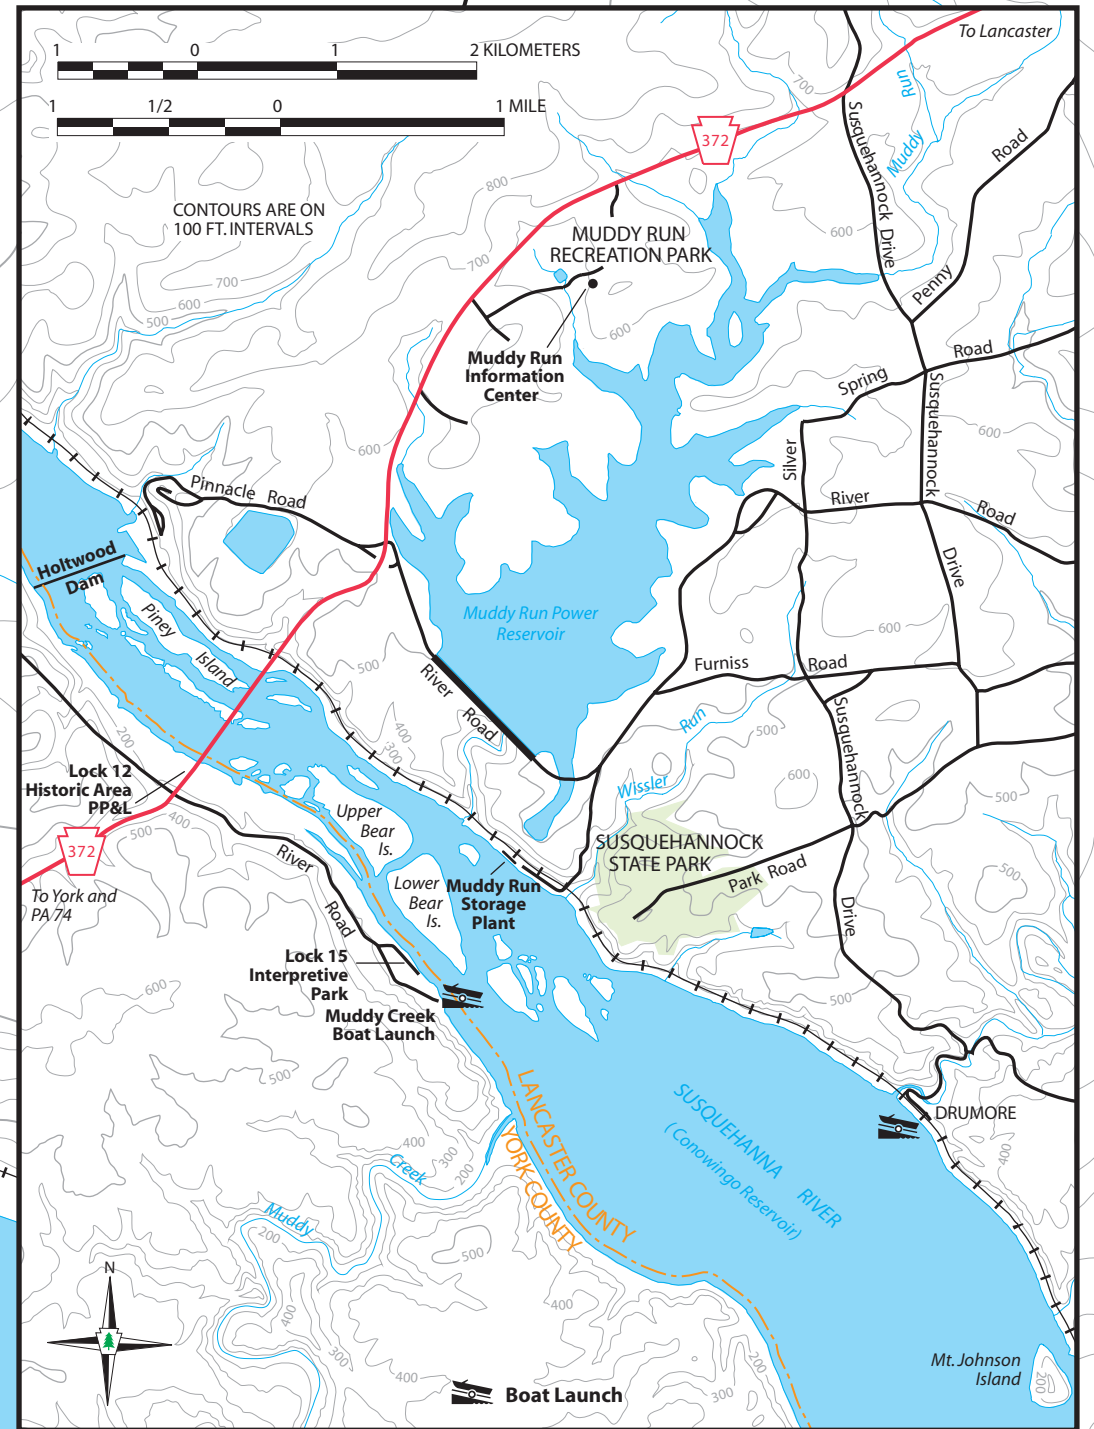

SUSQUEHANNOCK STATE PARK

- Park Office
- Blue Symbols Mean Accessible
- Public Phone
- Parking
- Restrooms
- Water
- Picnic Area
- Picnic Pavilion
- Playfield
- Overlook
- Interpretive Wayside
- Hiking Trail
- Equestrian Trail
- Organized Group Tenting
- Dirt Parking
- Unpaved Road
- State Park No Hunting
- CONTOURS ARE ON 50 FT. INTERVALS