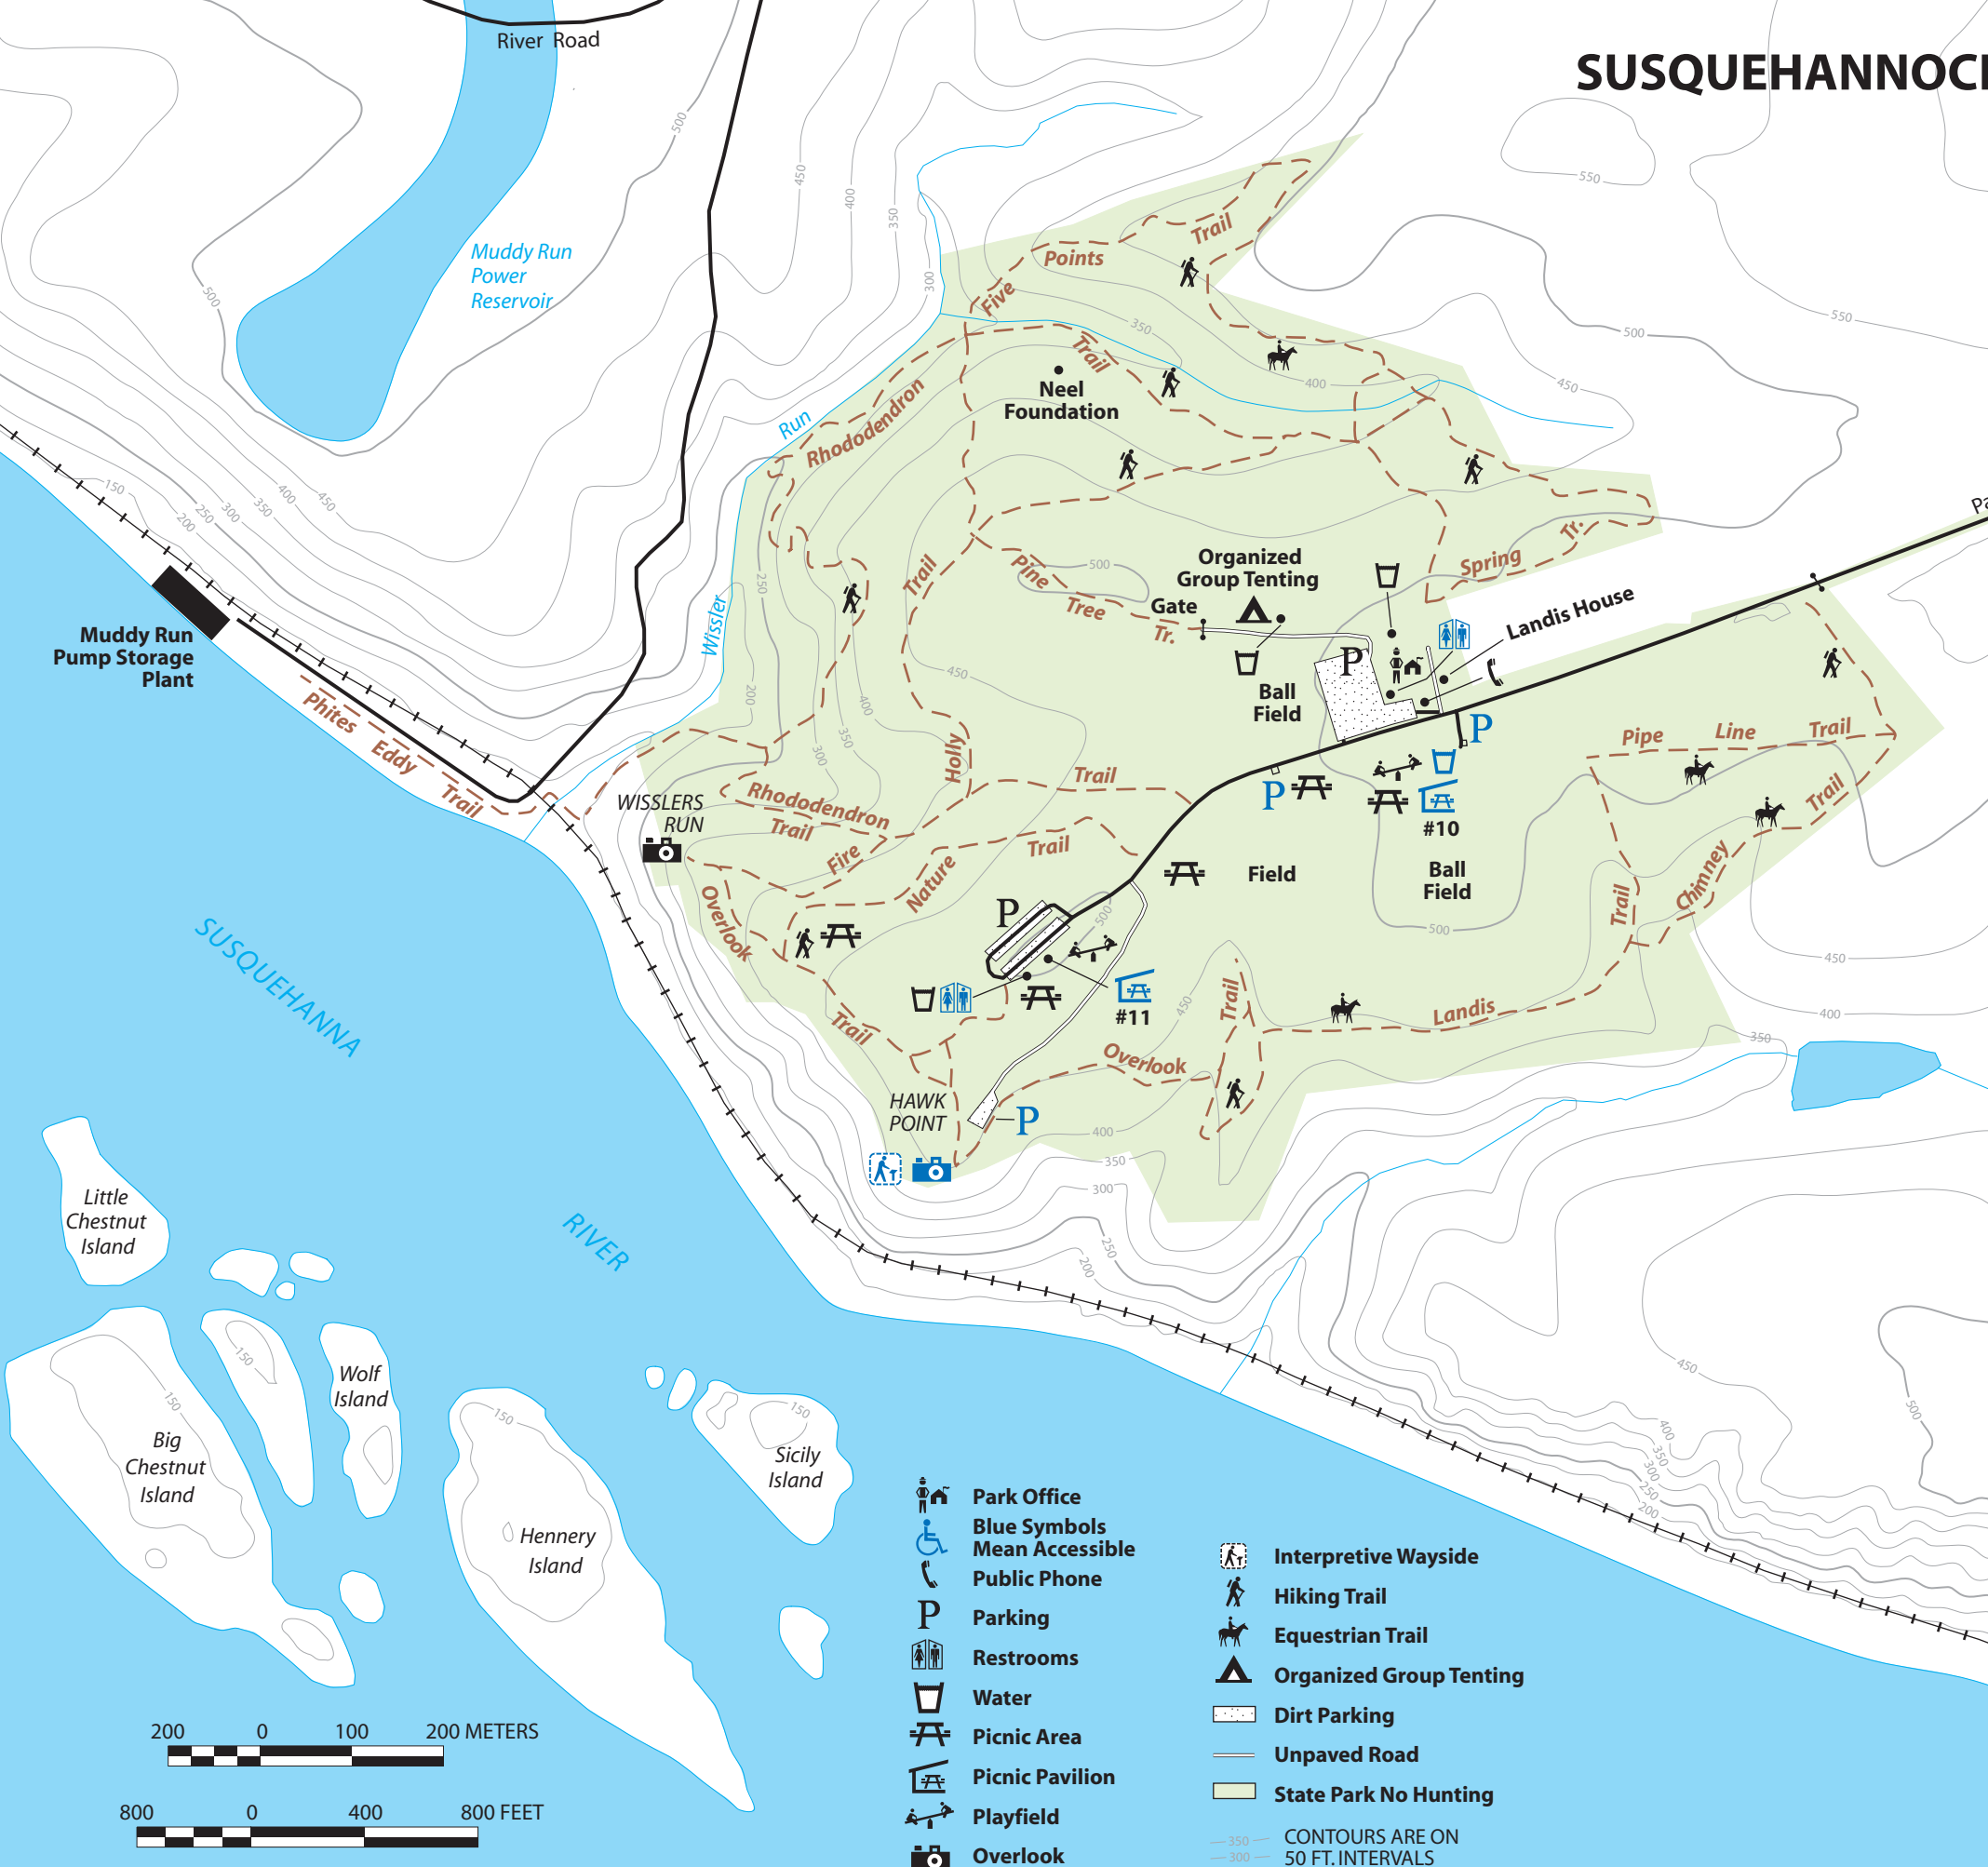

SUSQUEHANNOCK STATE PARK

- Park Office
- Blue Symbols Mean Accessible
- Public Phone
- Parking
- Restrooms
- Water
- Picnic Area
- Picnic Pavilion
- Playfield
- Overlook
- Interpretive Wayside
- Hiking Trail
- Equestrian Trail
- Organized Group Tenting
- Dirt Parking
- Unpaved Road
- State Park No Hunting
- CONTOURS ARE ON 50 FT. INTERVALS