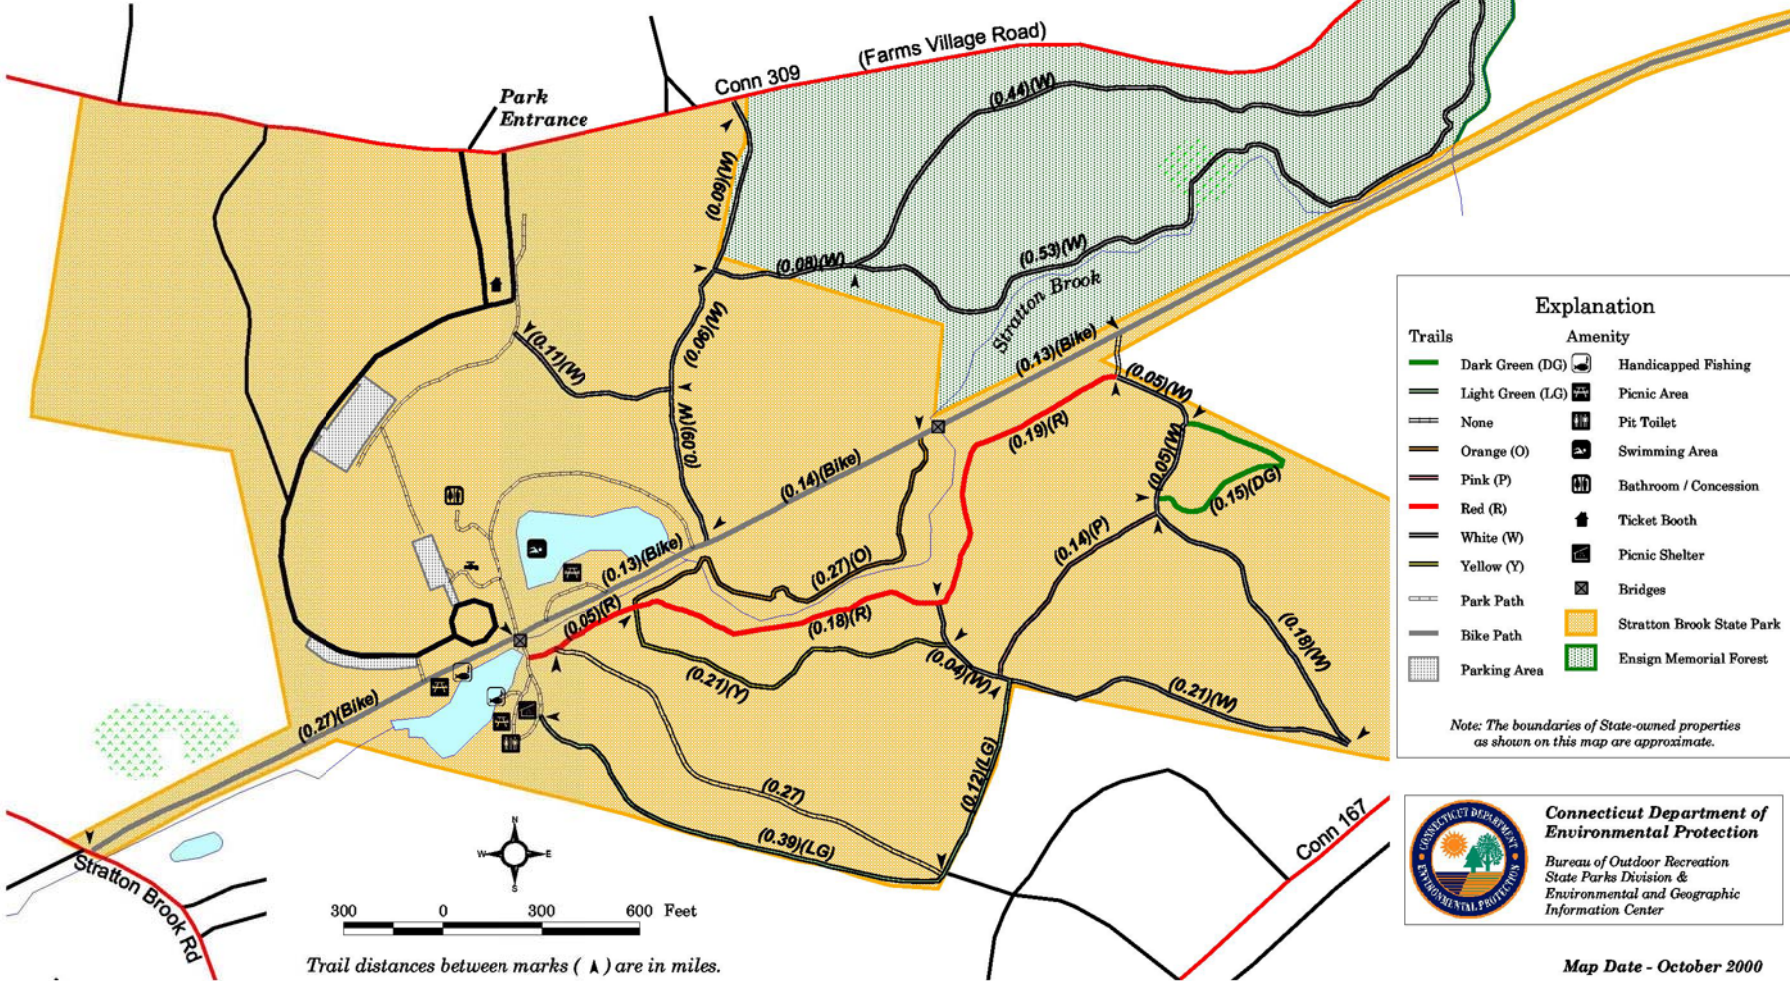

# Stratton Brook State Park

Simsbury, Connecticut

### Explanation

Trails		Amenity	
	Dark Green (DG)		Handicapped Fishing
	Light Green (LG)		Picnic Area
	None		Pit Toilet
	Orange (O)		Swimming Area
	Pink (P)		Bathroom / Concession
	Red (R)		Ticket Booth
	White (W)		Picnic Shelter
	Yellow (Y)		Bridges
	Park Path		Stratton Brook State Park
	Bike Path		Ensign Memorial Forest
	Parking Area		

*Note: The boundaries of State-owned properties as shown on this map are approximate.*

**Connecticut Department of Environmental Protection**  
 Bureau of Outdoor Recreation  
 State Parks Division &  
 Environmental and Geographic Information Center

Map Date - October 2000

Trail distances between marks (▲) are in miles.