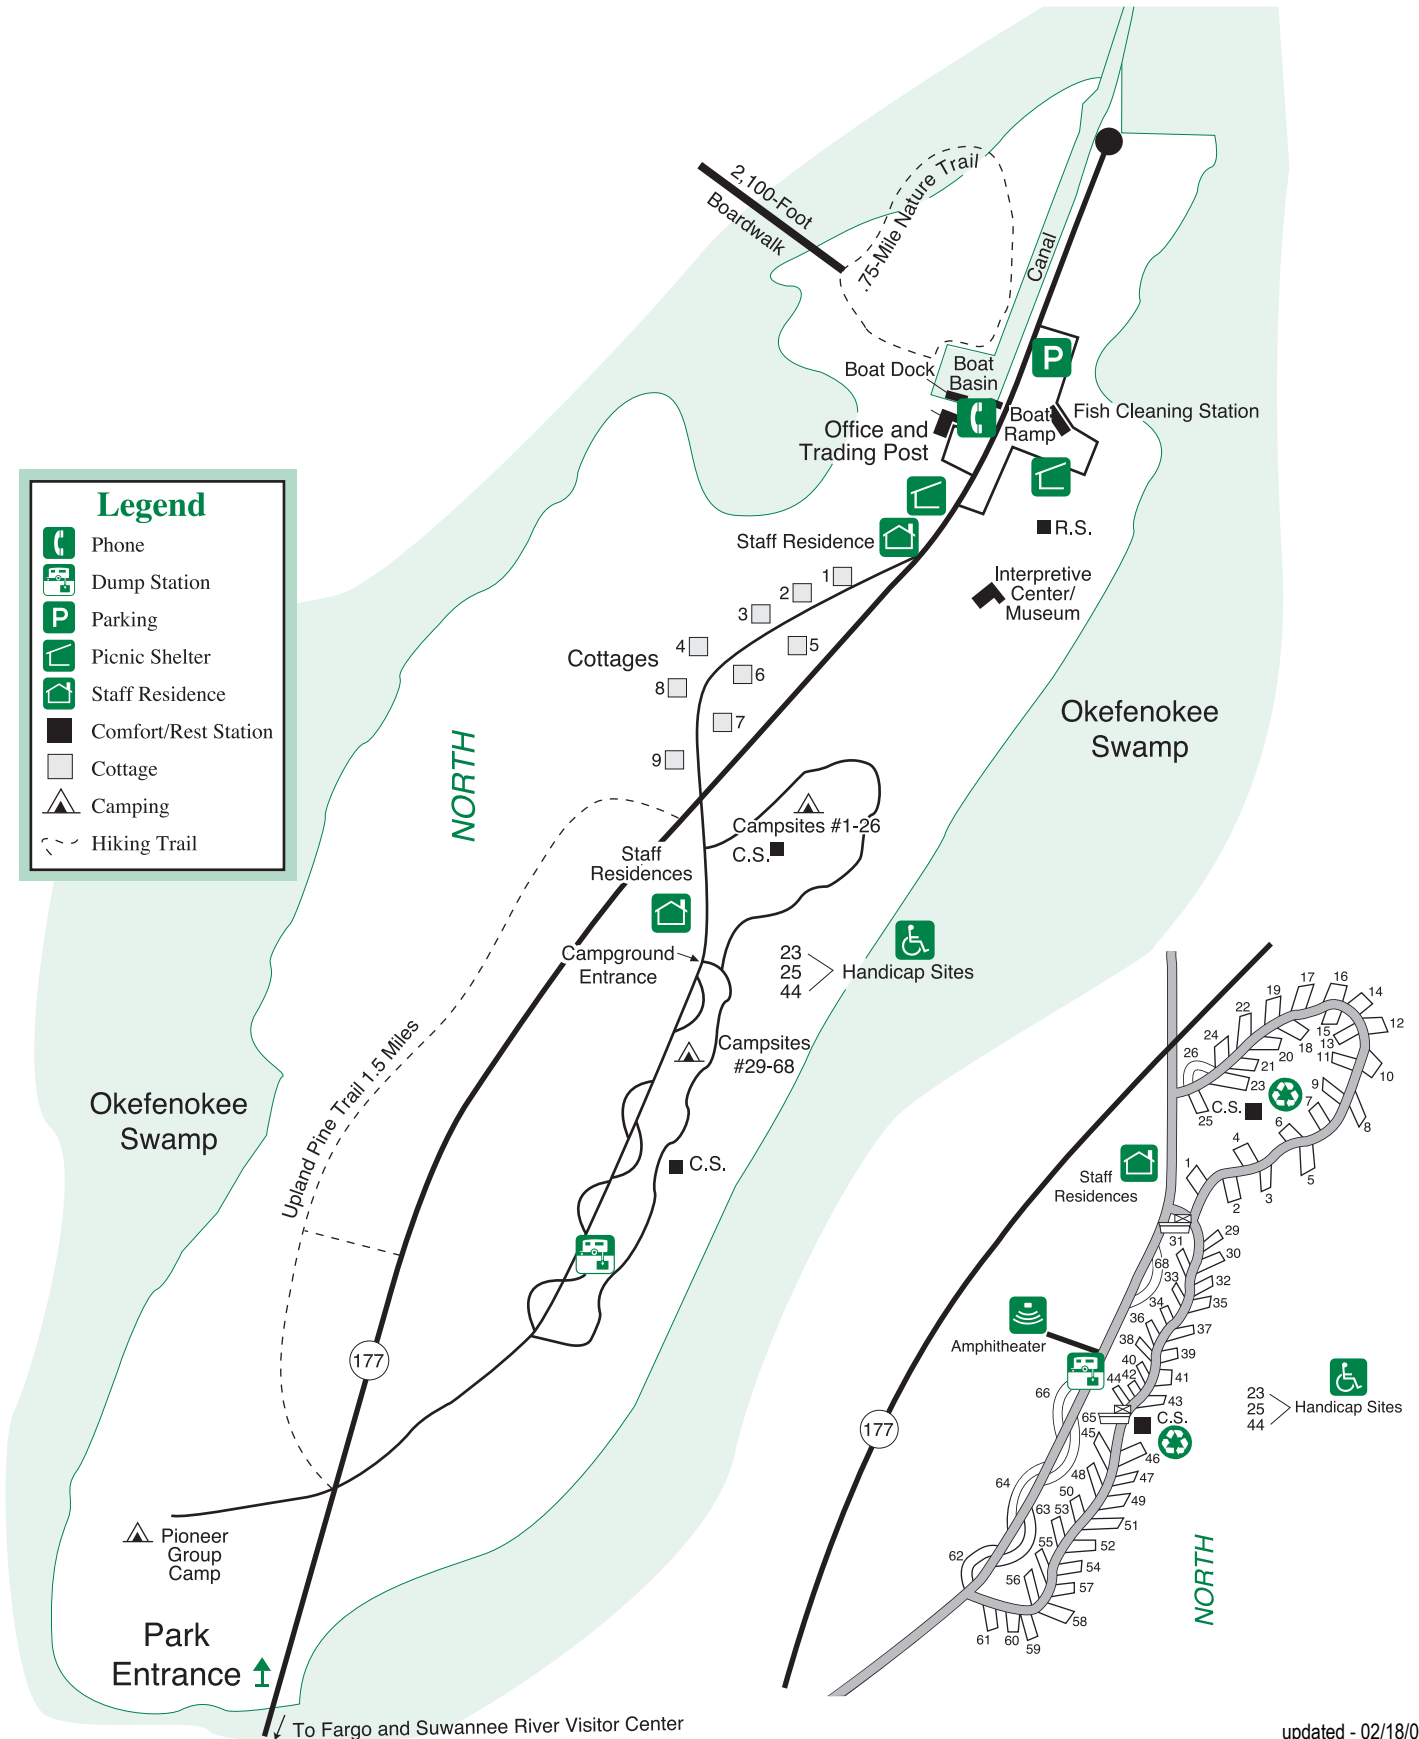

Legend

-  Phone
-  Dump Station
-  Parking
-  Picnic Shelter
-  Staff Residence
-  Comfort/Rest Station
-  Cottage
-  Camping
-  Hiking Trail

↙ To Fargo and Suwannee River Visitor Center