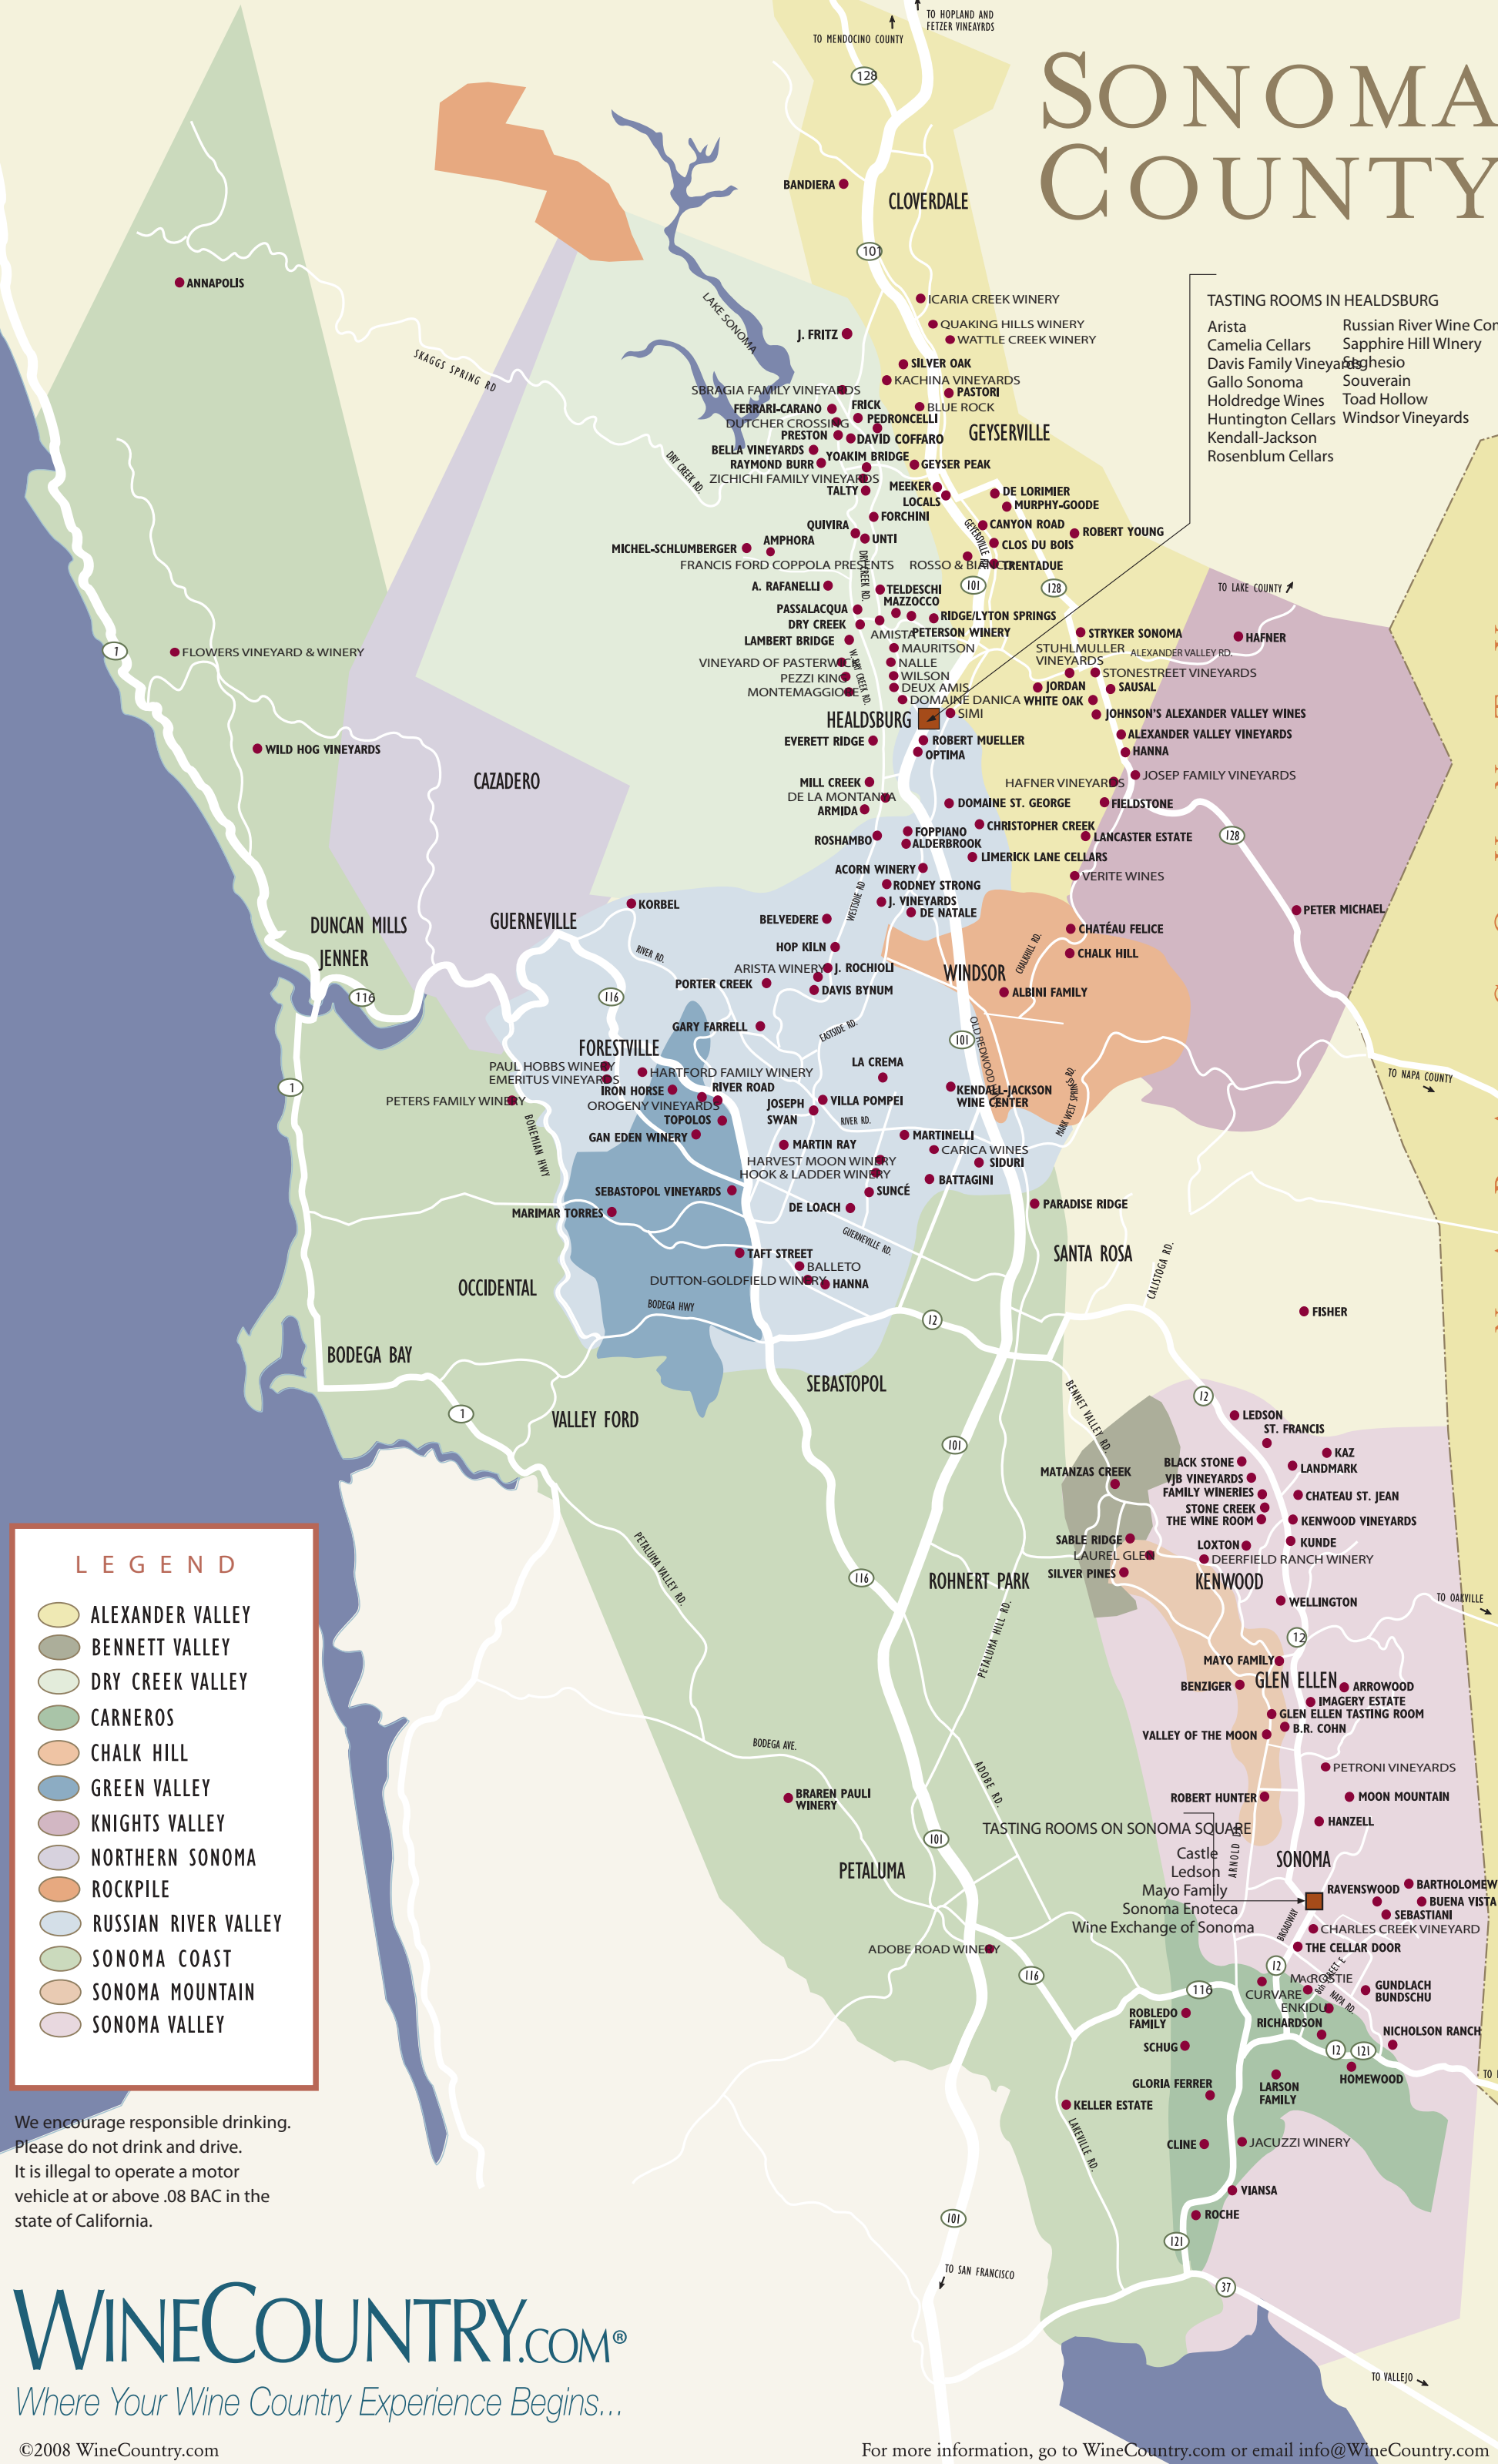

SONOMA COUNTY

- TASTING ROOMS IN HEALDSBURG**
- Arista
 - Camelia Cellars
 - Davis Family Vineyards
 - Gallo Sonoma
 - Holdredge Wines
 - Huntington Cellars
 - Kendall-Jackson
 - Rosenblum Cellars
 - Russian River Wine Company
 - Sapphire Hill Winery
 - Staghesio
 - Souverain
 - Toad Hollow
 - Windsor Vineyards

LEGEND

- ALEXANDER VALLEY
- BENNETT VALLEY
- DRY CREEK VALLEY
- CARNEROS
- CHALK HILL
- GREEN VALLEY
- KNIGHTS VALLEY
- NORTHERN SONOMA
- ROCKPILE
- RUSSIAN RIVER VALLEY
- SONOMA COAST
- SONOMA MOUNTAIN
- SONOMA VALLEY

We encourage responsible drinking.
Please do not drink and drive.
It is illegal to operate a motor vehicle at or above .08 BAC in the state of California.

WINECOUNTRY.COM®
Where Your Wine Country Experience Begins...