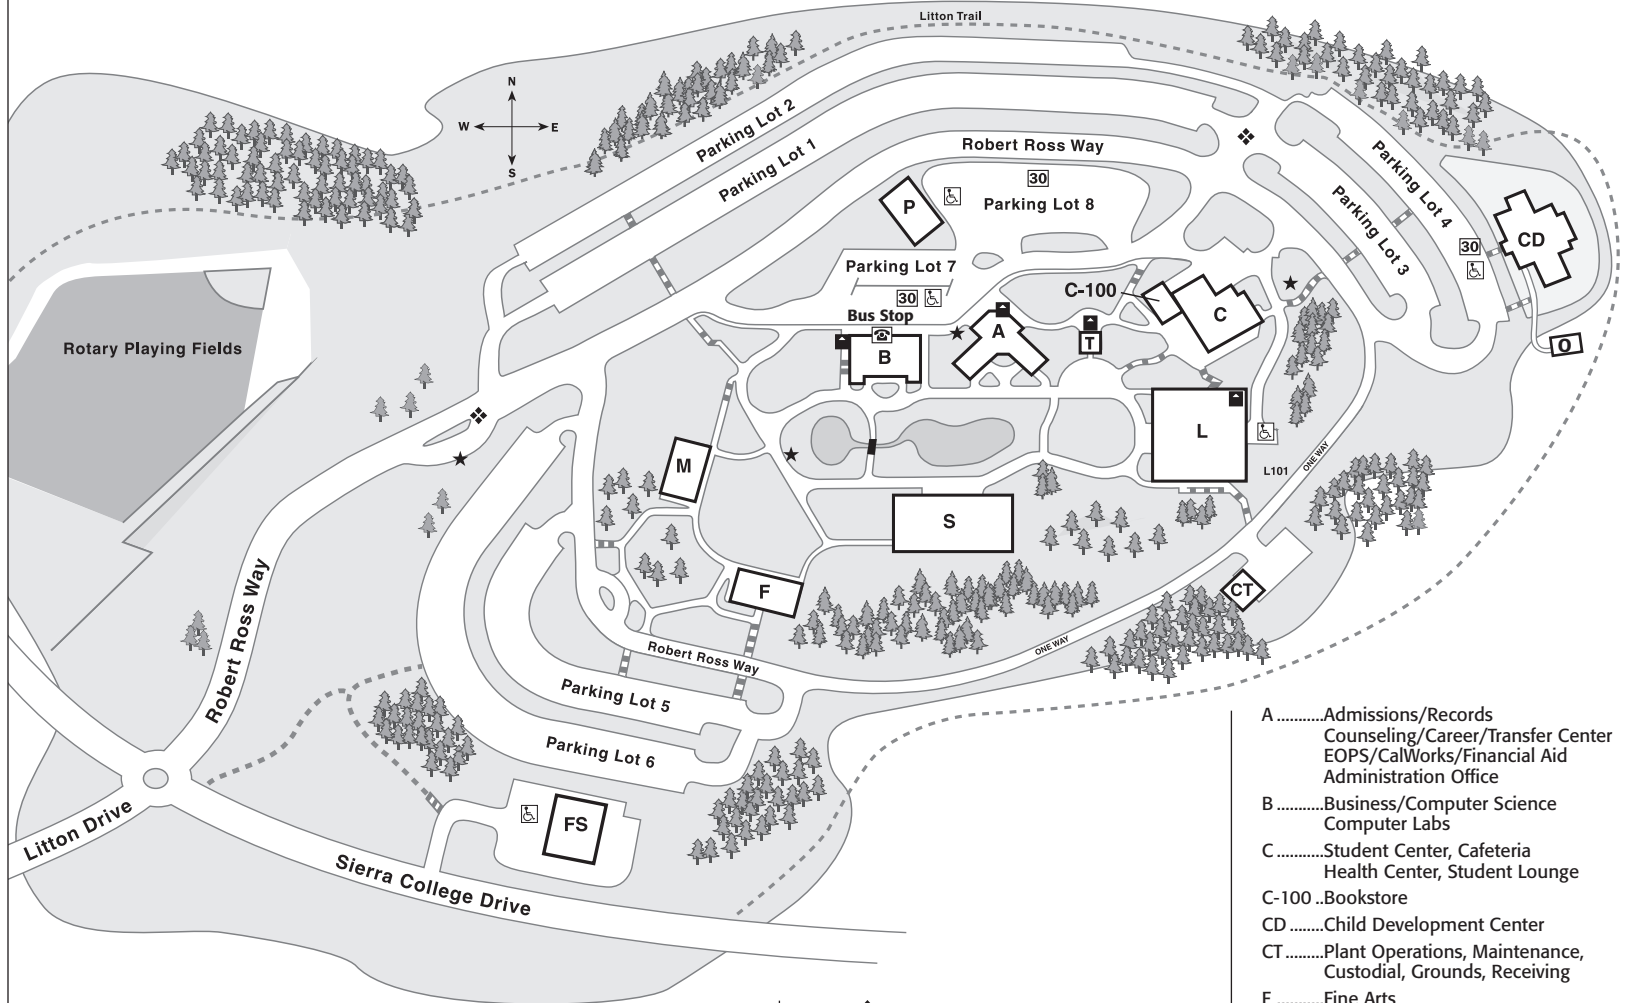

SIERRA COLLEGE NEVADA COUNTY CAMPUS

Directions to Nevada County Campus

Coming from Auburn on Hwy. 49: Take Brunswick Rd. exit (located between Grass valley and Nevada City). Turn left onto Brunswick Rd. and proceed to second stop light at Nevada City Hwy. Turn left onto East Main and proceed to next stop light at Sierra College Drive Turn right onto Sierra College Drive to the roundabout entrance to the college.

- ◆Daily Parking Dispensers
- ♿Disabled Parking
- 3030-minute Parking
- ☎Phone
-Stairs
- ⬆Elevator
- ⋯Nature Trail/Litton Trail
- ★Campus Directories
- Automatic Doors in Buildings A, C, L & P
- Elevators in Buildings A, B, L & T

Sierra College Nevada County Campus Map
 250 Sierra College Drive, Grass Valley, CA 95945