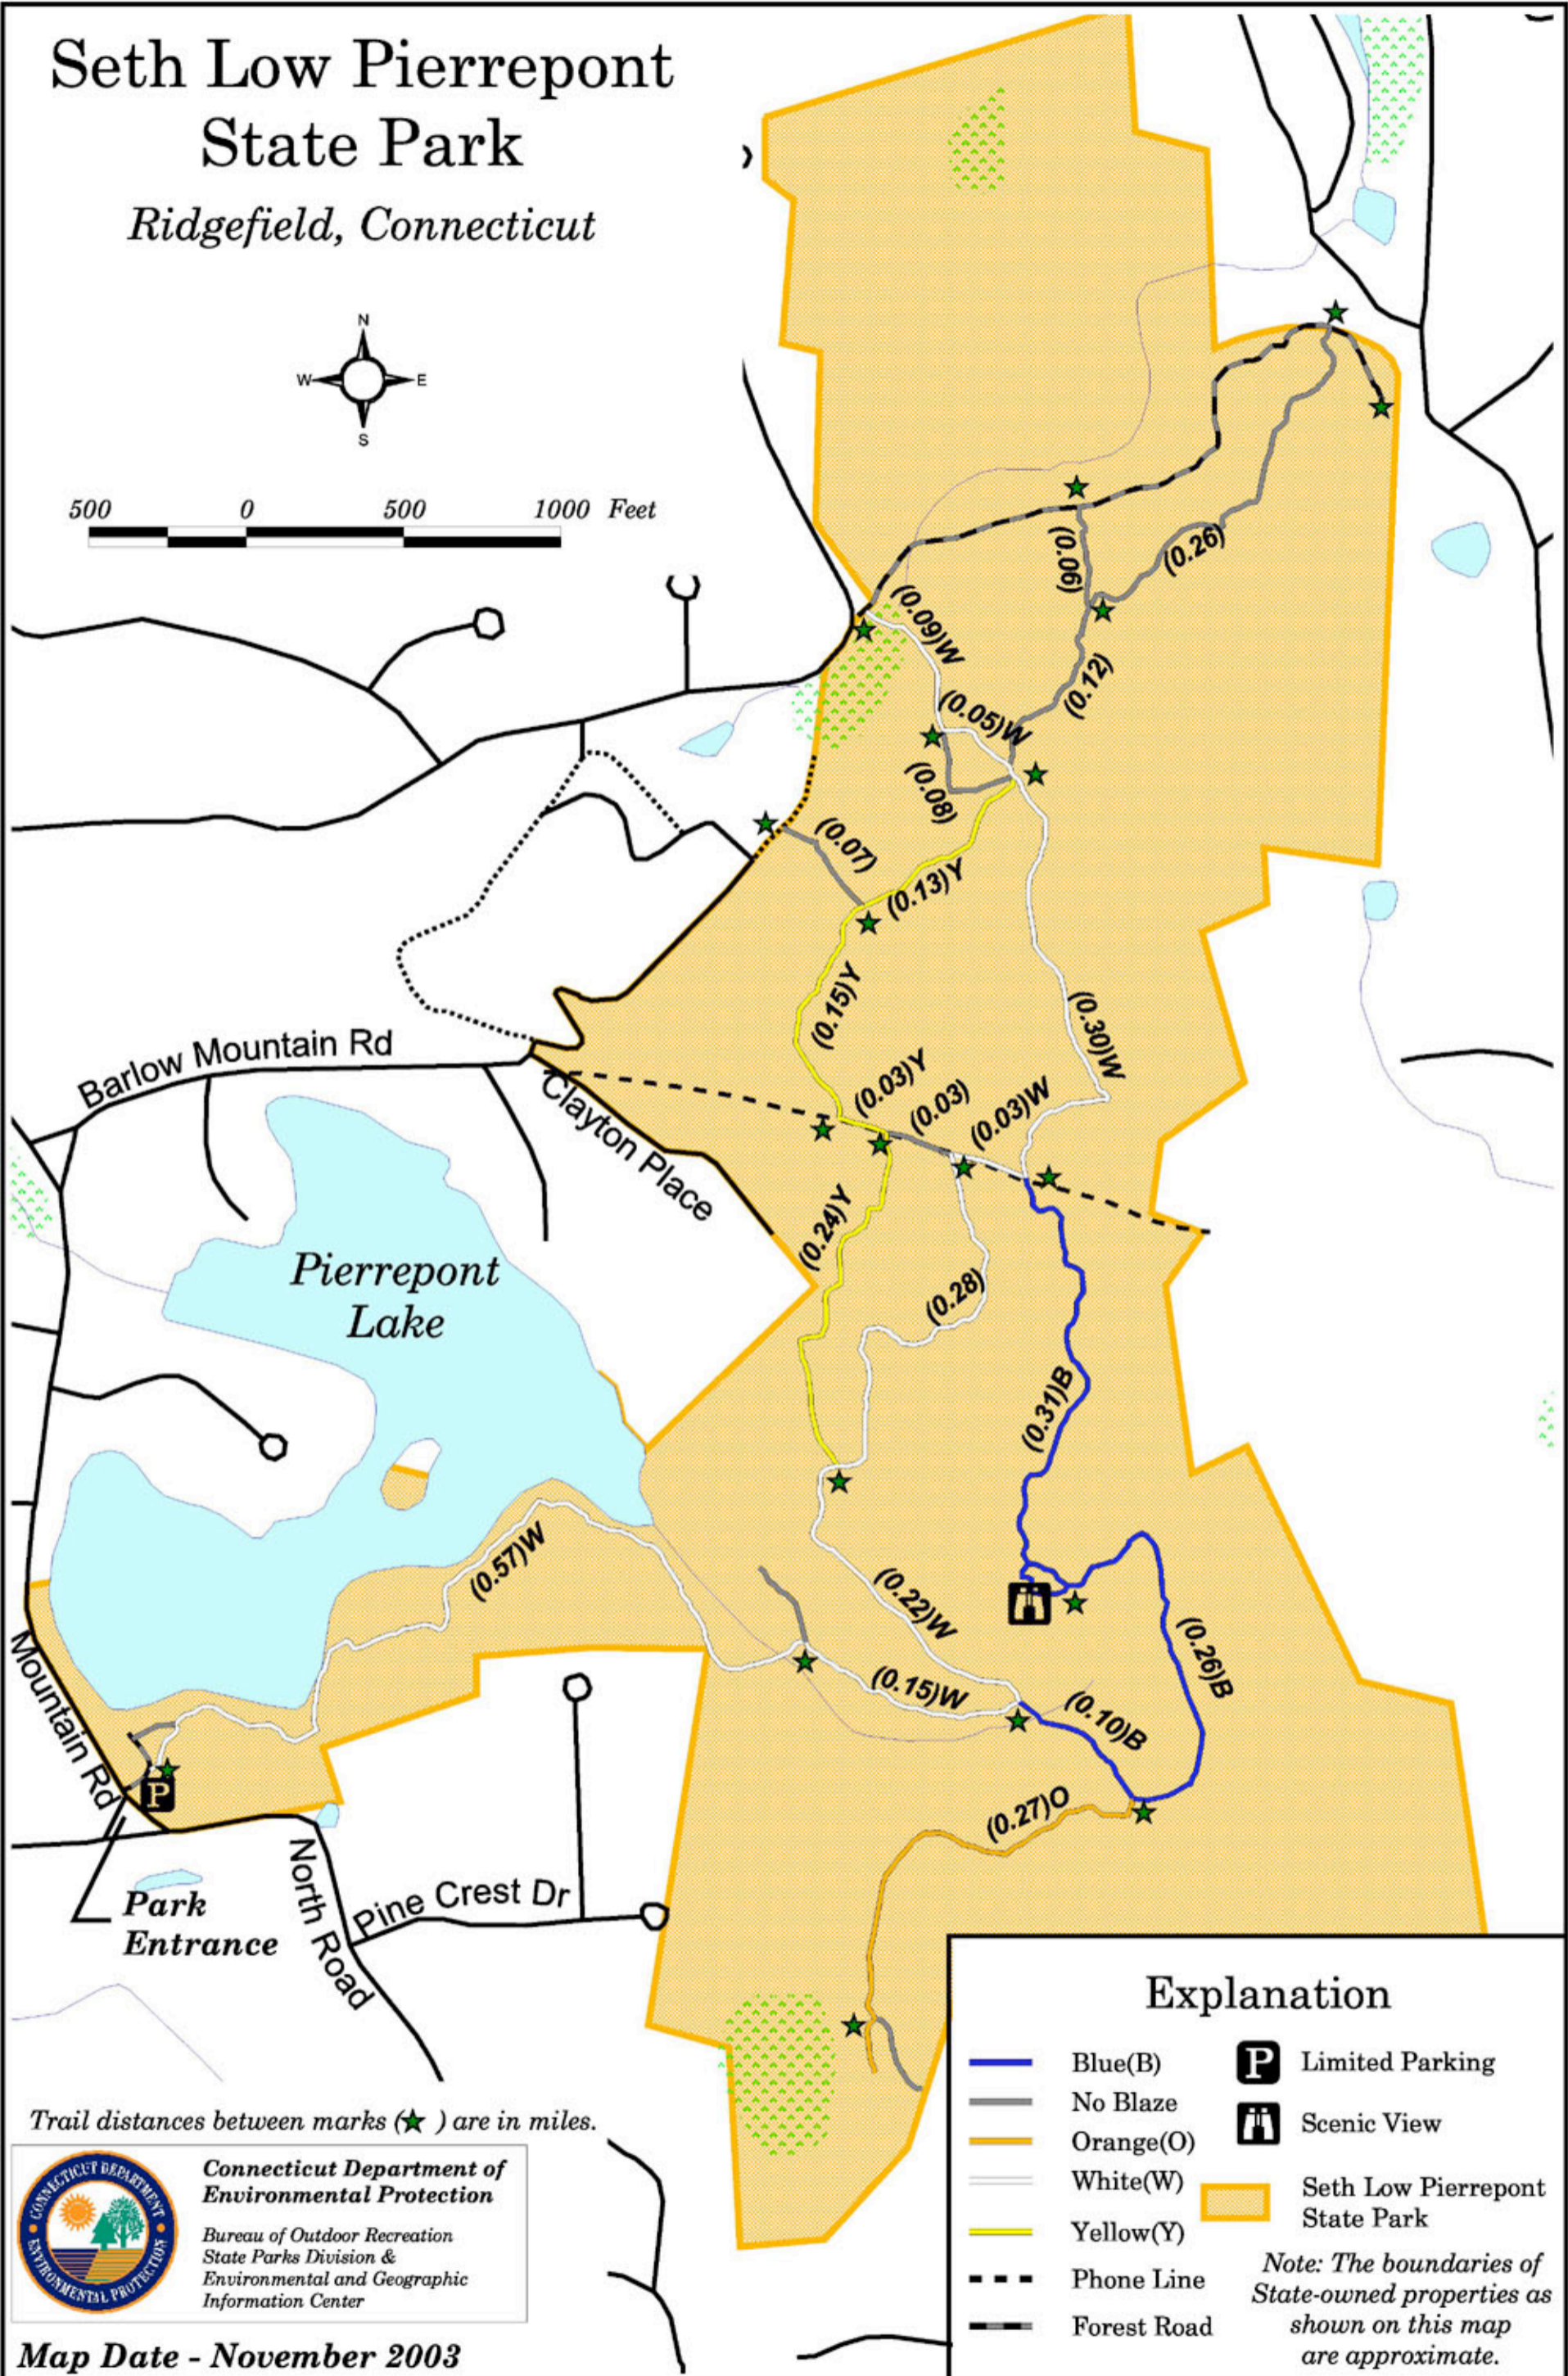

# Seth Low Pierrepont State Park

Ridgefield, Connecticut

500 0 500 1000 Feet

Trail distances between marks (★) are in miles.

Connecticut Department of Environmental Protection

Bureau of Outdoor Recreation  
State Parks Division &  
Environmental and Geographic  
Information Center

Map Date - November 2003