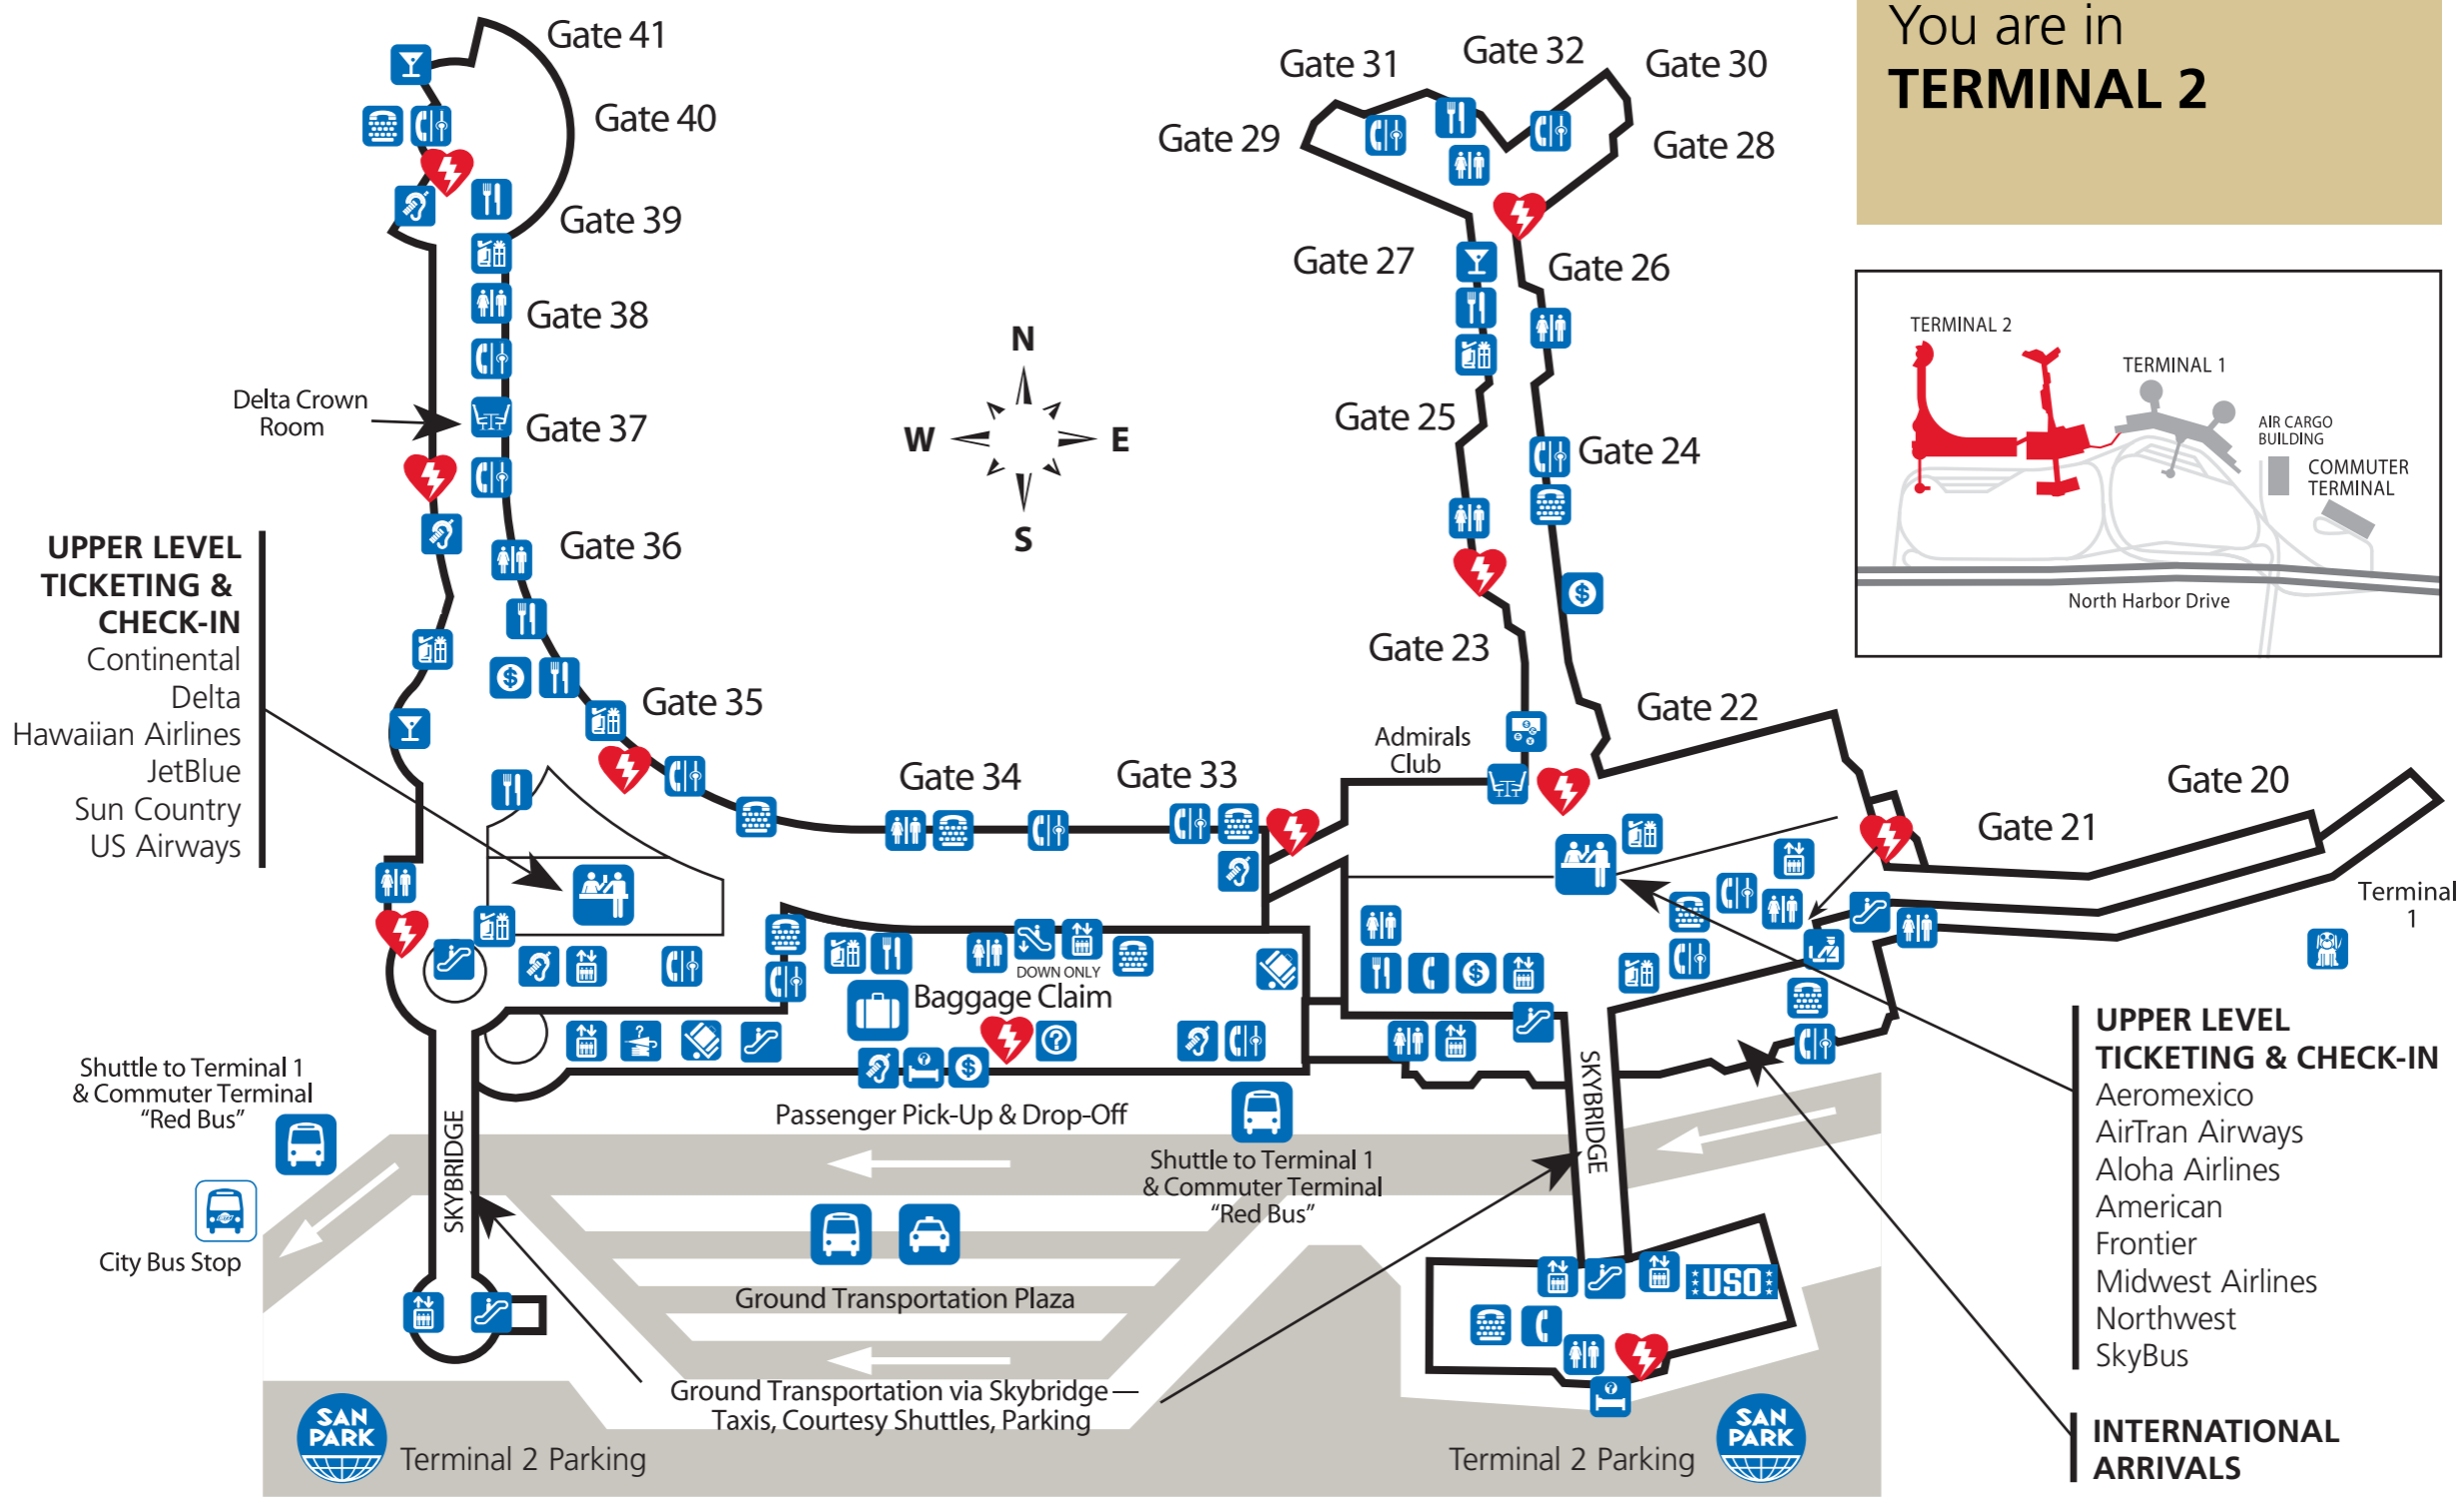

You are in  
**TERMINAL 2**

**LEGEND**

- |                                  |                             |                           |                                |                                     |
|----------------------------------|-----------------------------|---------------------------|--------------------------------|-------------------------------------|
| Airline Club Room                | Baggage Service Office      | Escalator                 | Pet/Service Animal Relief Area | Telephone with Data Port            |
| Airport Ambassador/Travelers Aid | Bus/City Service            | Foreign Currency Exchange | Restaurants/Food Court         | (TDD) Telecomm. Device for the Deaf |
| Automated External Defibrillator | Cocktails                   | Gifts/News                | Restroom                       | Ticket Counter                      |
| ATM                              | Customs & Border Protection | Inter-Terminal Red Bus    | Taxi                           | United Service Organization         |
| Baggage Claim                    | Elevator                    | Lost & Founds             | Telephone                      | Visual Paging                       |
|                                  |                             | Parking                   |                                |                                     |