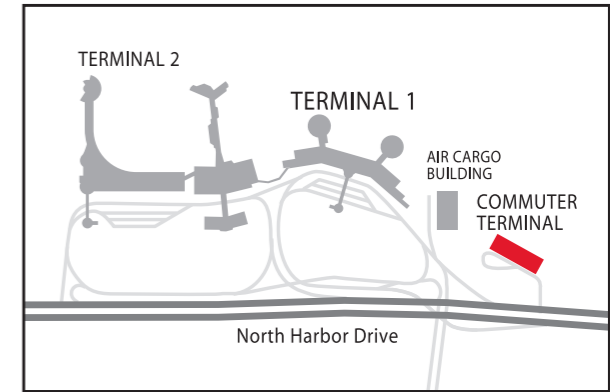

Shuttle to Terminals 1 & 2 "Red Bus" City Bus Stop

You are in the
**COMMUTER
TERMINAL**

TICKETING & CHECK-IN
Alaska Commuter
American Eagle
Continental Express
Delta Connection
ExpressJet
Northwest AirLink
Skywest
United Express

LEGEND

- | | | | | |
|----------------------------------|-----------------------------|---------------------------|--------------------------------|-------------------------------------|
| Airline Club Room | Baggage Service Office | Escalator | Pet/Service Animal Relief Area | Telephone with Data Port |
| Airport Ambassador/Travelers Aid | Bus/City Service | Foreign Currency Exchange | Restaurants/Food Court | (TDD) Telecomm. Device for the Deaf |
| Automated External Defibrillator | Cocktails | Gifts/News | Restroom | Ticket Counter |
| ATM | Customs & Border Protection | Inter-Terminal Red Bus | Taxi | United Service Organization |
| Baggage Claim | Elevator | Lost & Founds | Telephone | Visual Paging |
| | | Parking | | |