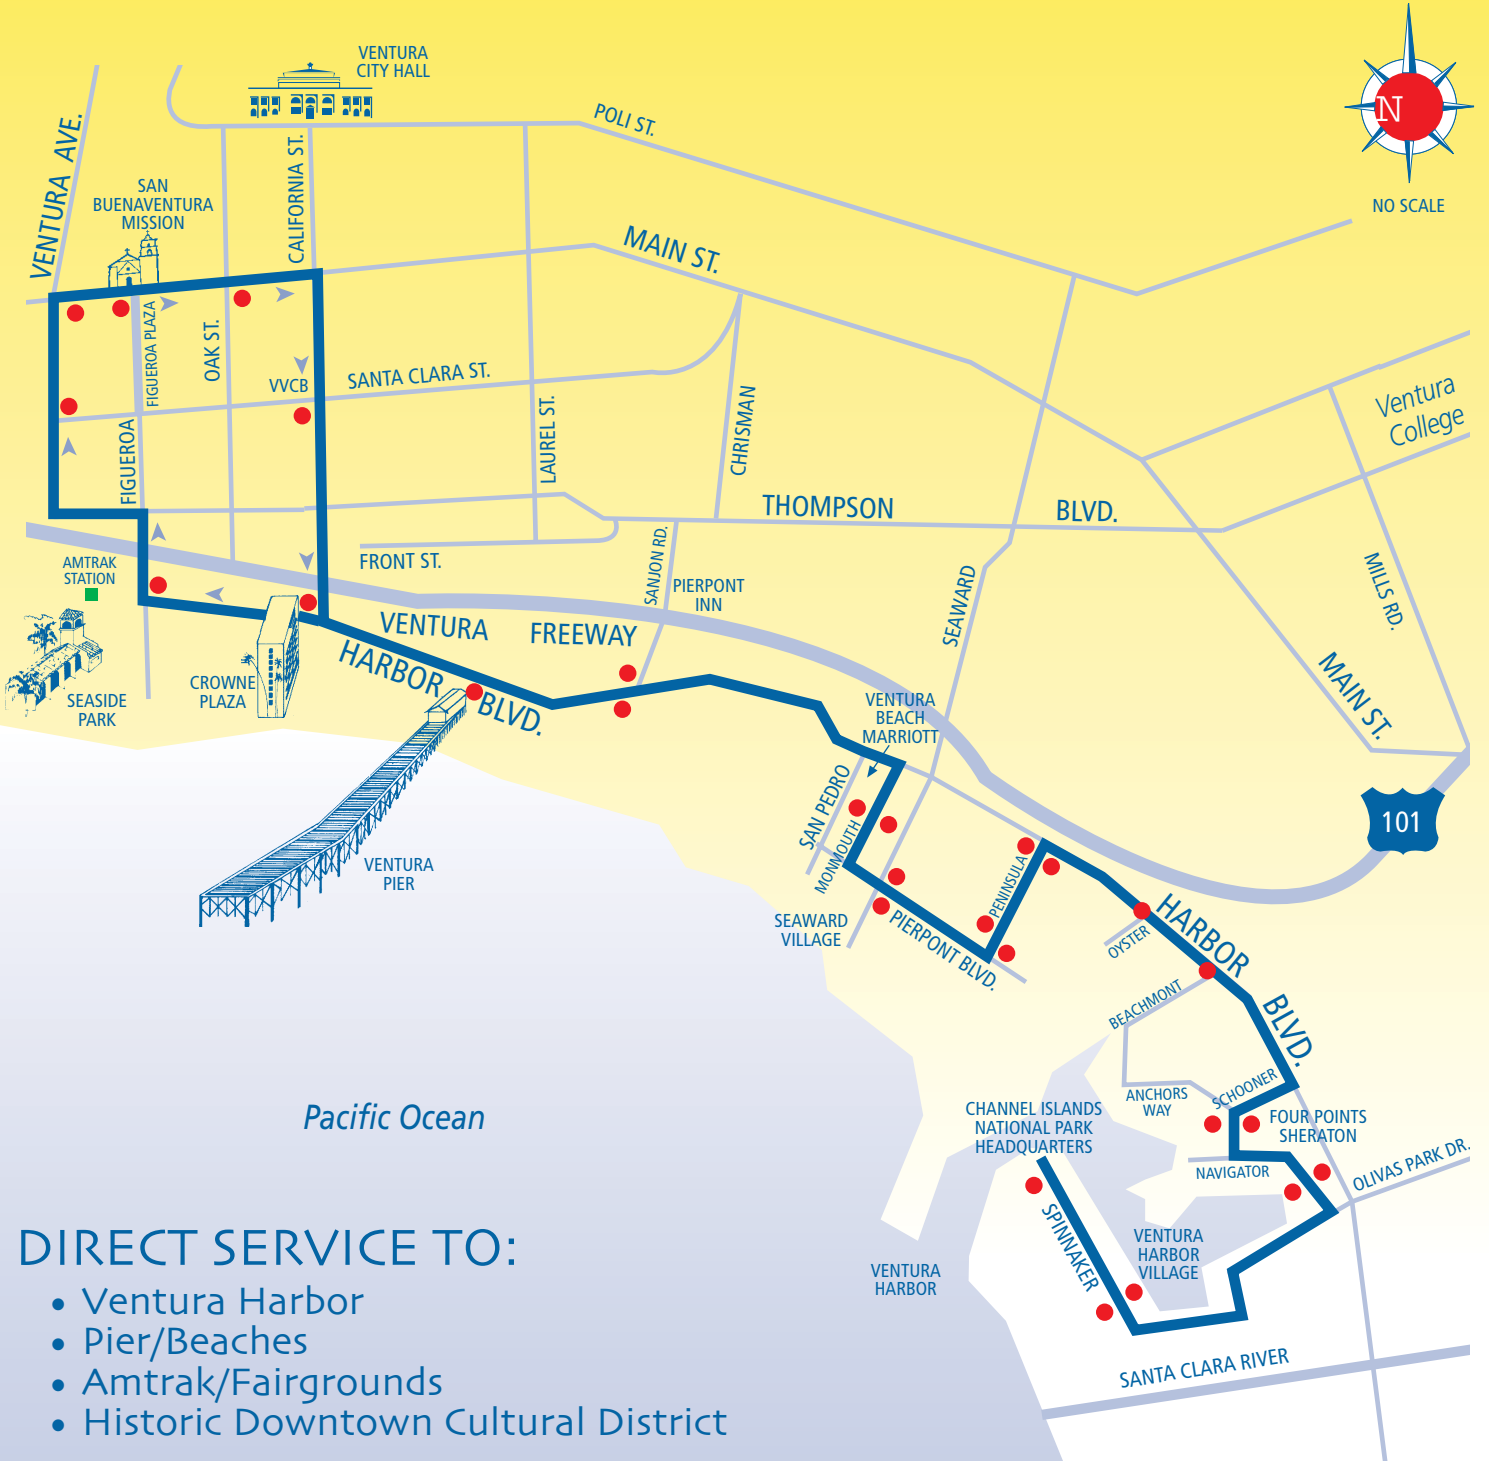

* This trip begins on Navigator Drive at 7:03A.
* Este viaje empieza en Navigator Drive a 7:03A.

FAIR DAYS ONLY

Route 12
Ventura Downtown/Harbor
Mon-Sun

Leave Harbor	Pierpont at Seaward	Harbor at California	Main at Figueroa	California at Santa Clara	Vta Pier at Harbor	Pierpont at Seaward	Arrive Harbor
-----	*7:08A	7:15 A	7:26 A	7:33 A	7:41 A	7:47 A	7:55 A
8:00 A	8:08 A	8:15 A	8:26 A	8:33 A	8:41 A	8:48 A	8:55 A
9:00 A	9:08 A	9:15 A	9:26 A	9:33 A	9:41 A	9:48 A	9:55 A
10:00 A	10:08 A	10:15 A	10:26 A	10:33 A	10:41 A	10:48 A	10:55 A
11:00 A	11:08 A	11:15 A	11:26 A	11:33 A	11:41 A	11:48 A	11:55 A
12:00 P	12:08 P	12:15 P	12:26 P	12:33 P	12:41 P	12:48 P	12:55 P
1:00 P	1:08 P	1:15 P	1:26 P	1:33 P	1:41 P	1:48 P	1:55 P
2:00 P	2:08 P	2:15 P	2:26 P	2:33 P	2:41 P	2:48 P	2:55 P
3:00 P	3:08 P	3:15 P	3:26 P	3:33 P	3:41 P	3:48 P	3:55 P
4:00 P	4:08 P	4:15 P	4:26 P	4:33 P	4:41 P	4:48 P	4:55 P
5:00 P	5:08 P	5:15 P	5:26 P	5:33 P	5:41 P	5:48 P	5:55 P
6:00 P	6:08 P	6:15 P	6:26 P	6:33 P	6:41 P	6:48 P	6:55 P
7:00 P	7:08 P	7:15 P	7:26 P	7:33 P	7:41 P	7:48 P	7:55 P
8:00 P	8:08 P	8:15 P	8:26 P	8:33 P	8:41 P	8:48 P	8:55 P

Sponsored by

SHUTTLE SERVICE

Ventura Downtown/Harbor SCAT Route 12

7 am – 9 pm , 7 days per week
Shuttle runs every 40 minutes

One-way Fare:
Adult/Youth – \$1.25
Senior & Disabled – 60¢
Child under 45" tall – Free
(exact change required)

Take Off!

Look for the 13-passenger bus painted with vintage woody-style sideboards with service between Ventura Harbor and Ventura Downtown.

DIRECT SERVICE TO:

- Ventura Harbor
- Pier/Beaches
- Amtrak/Fairgrounds
- Historic Downtown Cultural District

Free transfers to other SCAT routes

Approximately 15 minutes
between Downtown and Harbor