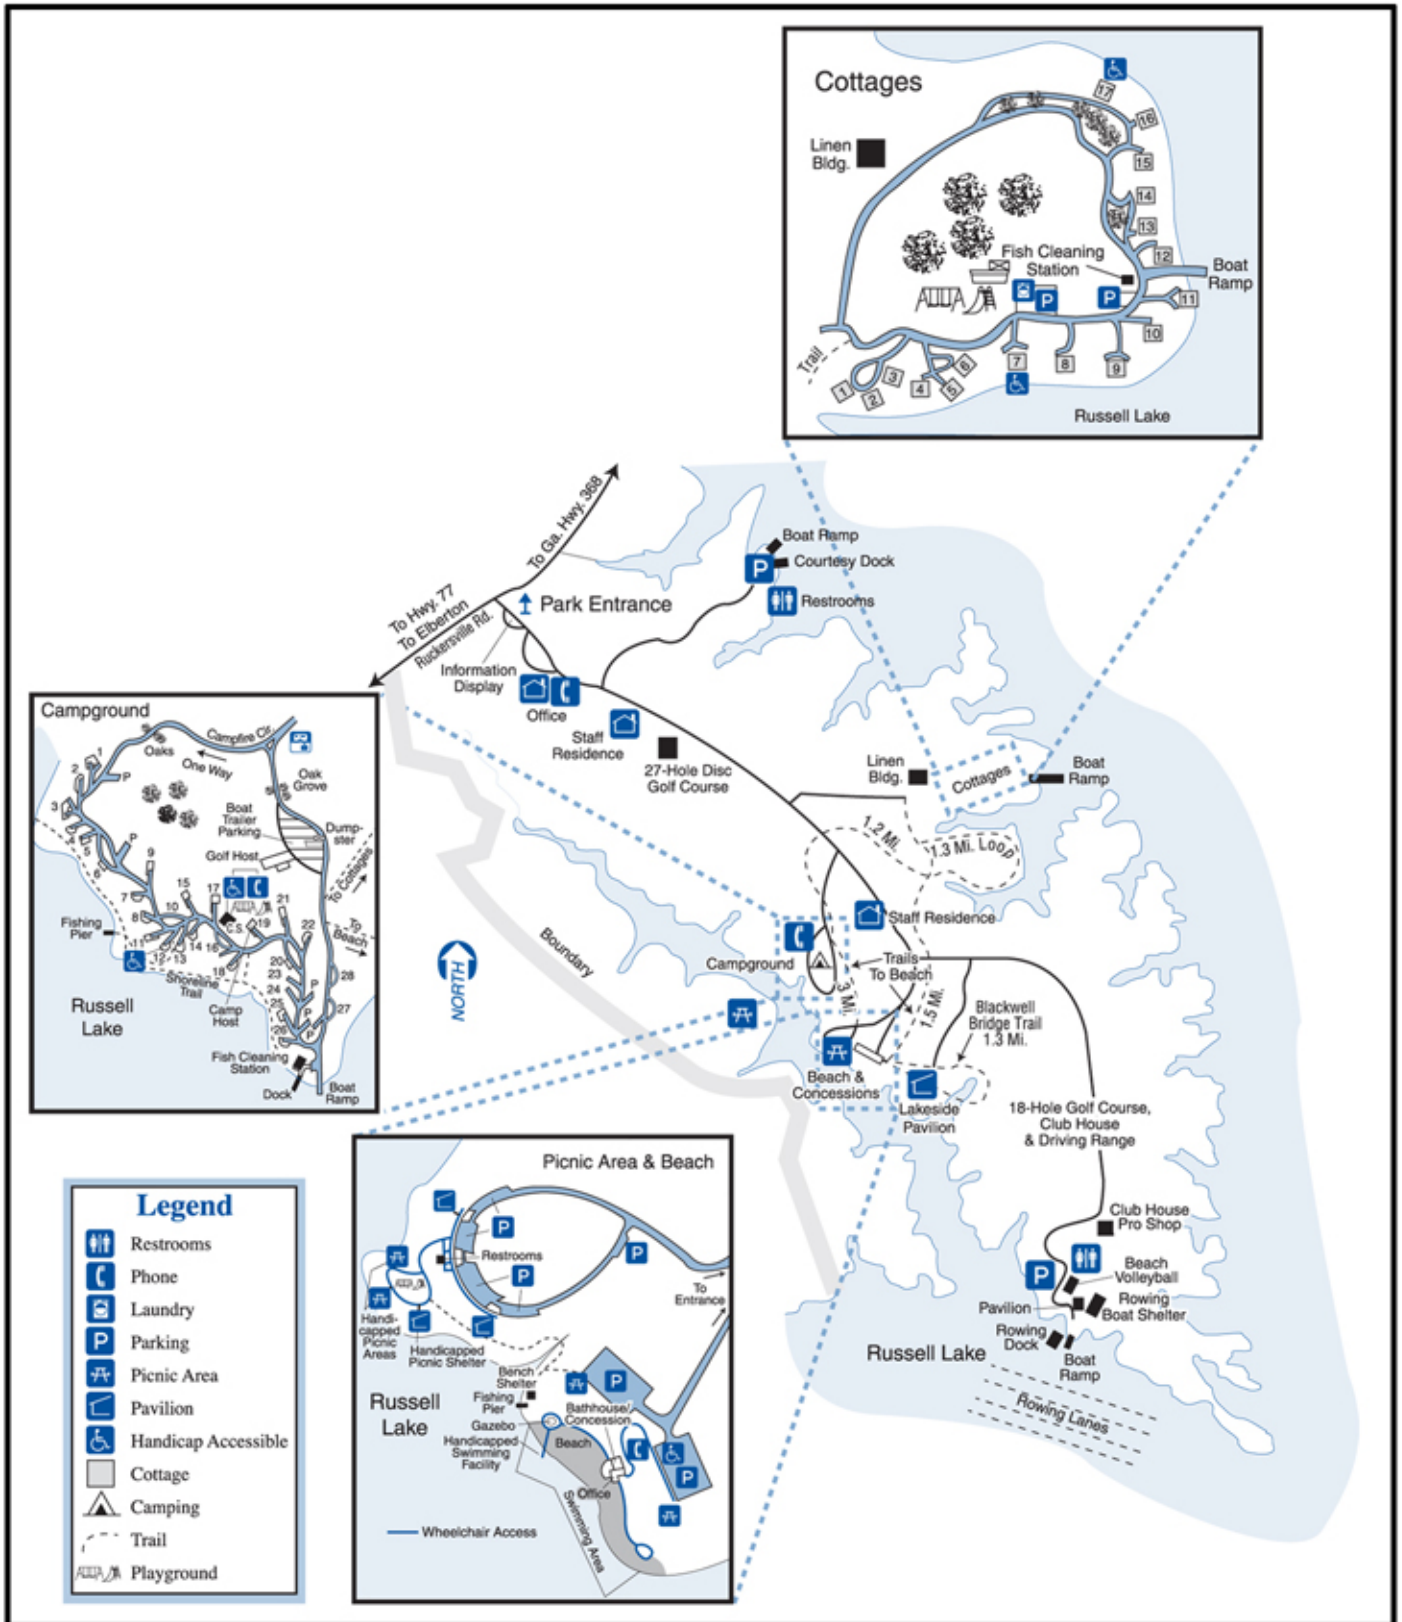

RICHARD B. RUSSELL STATE PARK

CHRIS CLARK
COMMISSIONER

BECKY KELLEY
DIRECTOR

RICHARD B. RUSSELL STATE PARK

CHRIS CLARK
COMMISSIONER

BECKY KELLEY
DIRECTOR