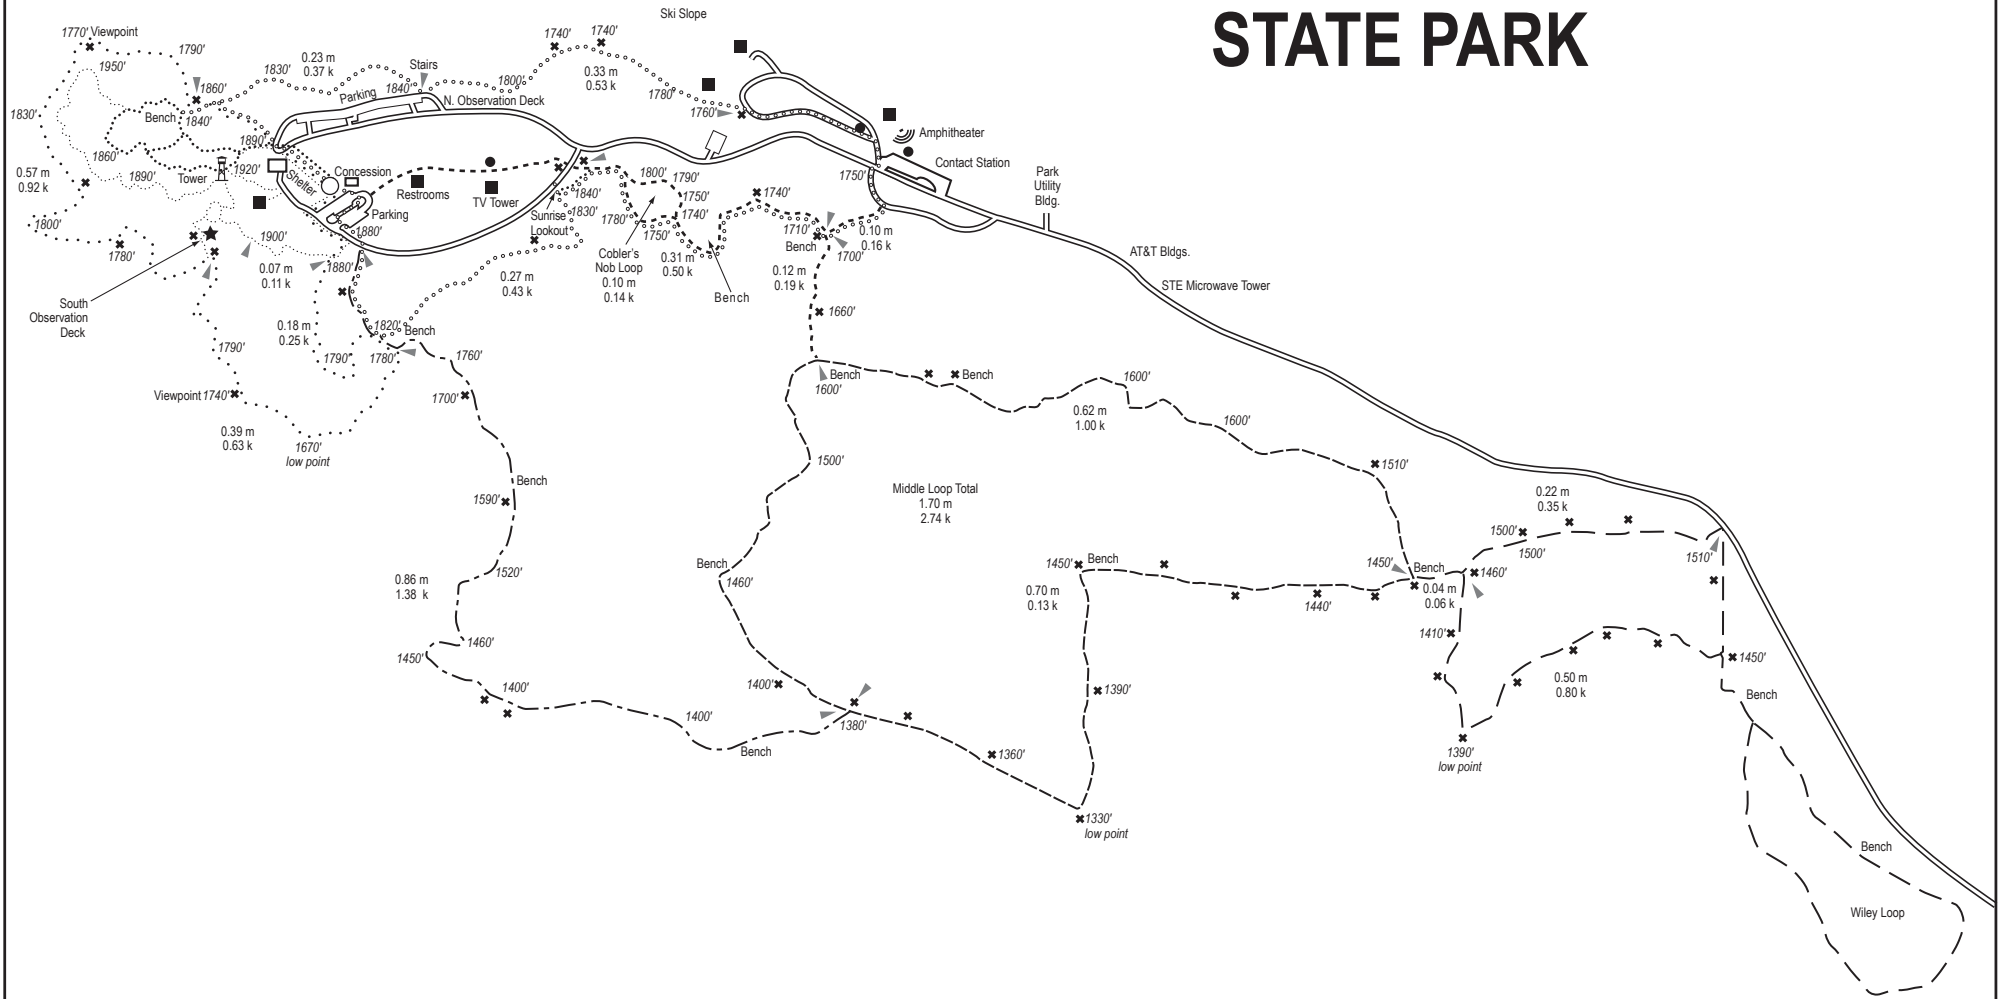

RIB MOUNTAIN STATE PARK

LEGEND

- | | | | |
|-------|---------------------------|---------------------|-------------------------|
| | Blue Trail | ▼ 0.39 m / 0.63 k ▼ | Distance between points |
| | Red Trail | 194' | Elevation in feet ASL |
| | Green Trail | * | Trail Post |
| | Gray Trail | ■ | Restrooms |
| ----- | Upper Yellow Trail | • | Water |
| ----- | Lower West Yellow Trail | ☞ | Amphitheater |
| ----- | Lower Middle Yellow Trail | ★ | Sliding Rock |
| ----- | Lower East Yellow Trail | ○ | Trail Head |