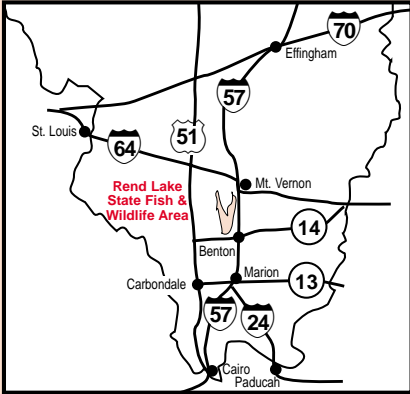

Rend Lake State Fish & Wildlife Area

Legend

- Refuge Headquarters
- IDNR Managed
- Wildlife Refuge (No Hunting)
- Primary Highway
- Secondary Road
- Railroad
- Hunter/Fisherman Parking
- Seasonal Boat Access
- Hunter/Fisherman Parking with Boat Ramp Access
- Waterfowl Viewing Area
- Marina