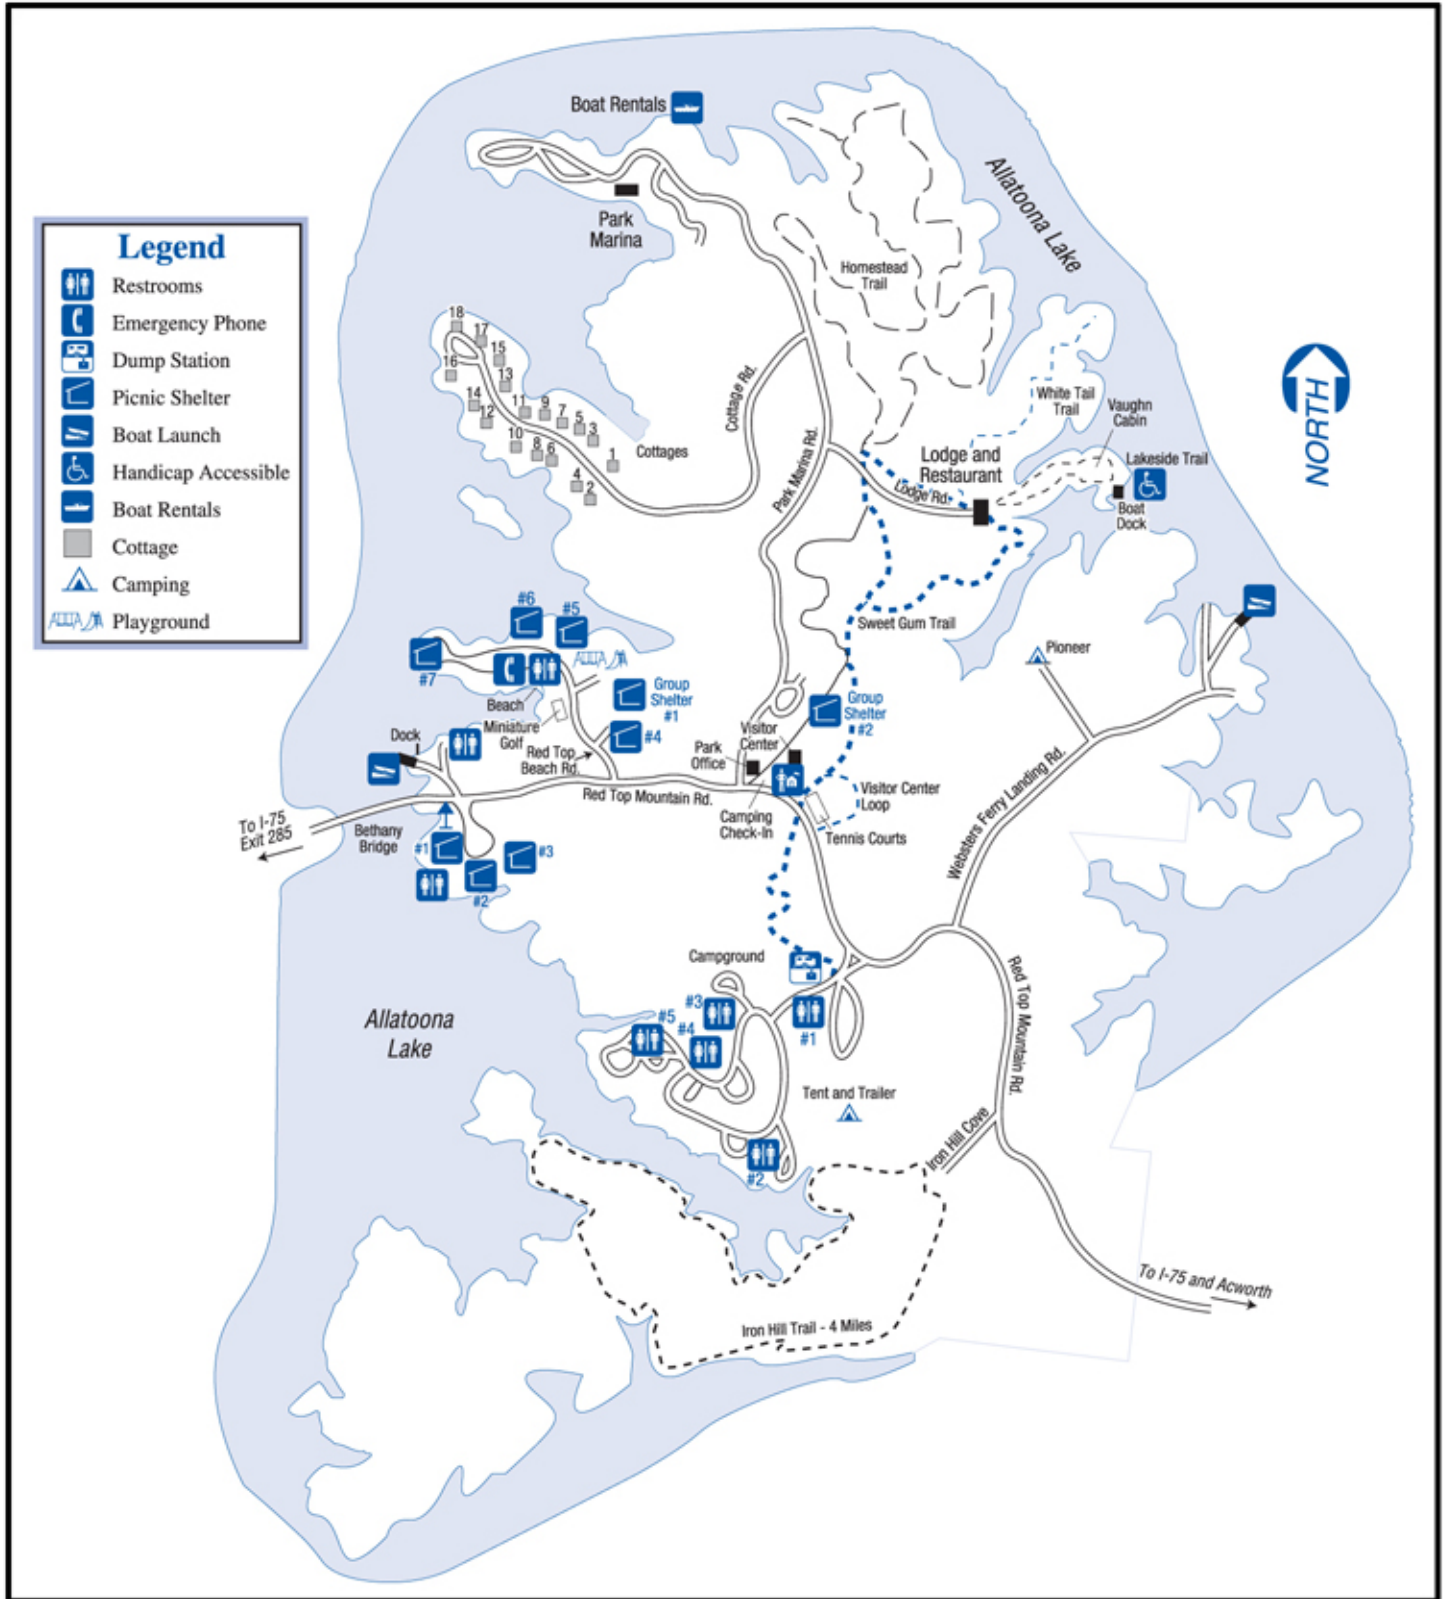

## RED TOP MOUNTAIN STATE PARK & LODGE

CHRIS CLARK  
COMMISSIONER

**RED TOP MOUNTAIN  
STATE PARK & LODGE**

BECKY KELLEY  
DIRECTOR