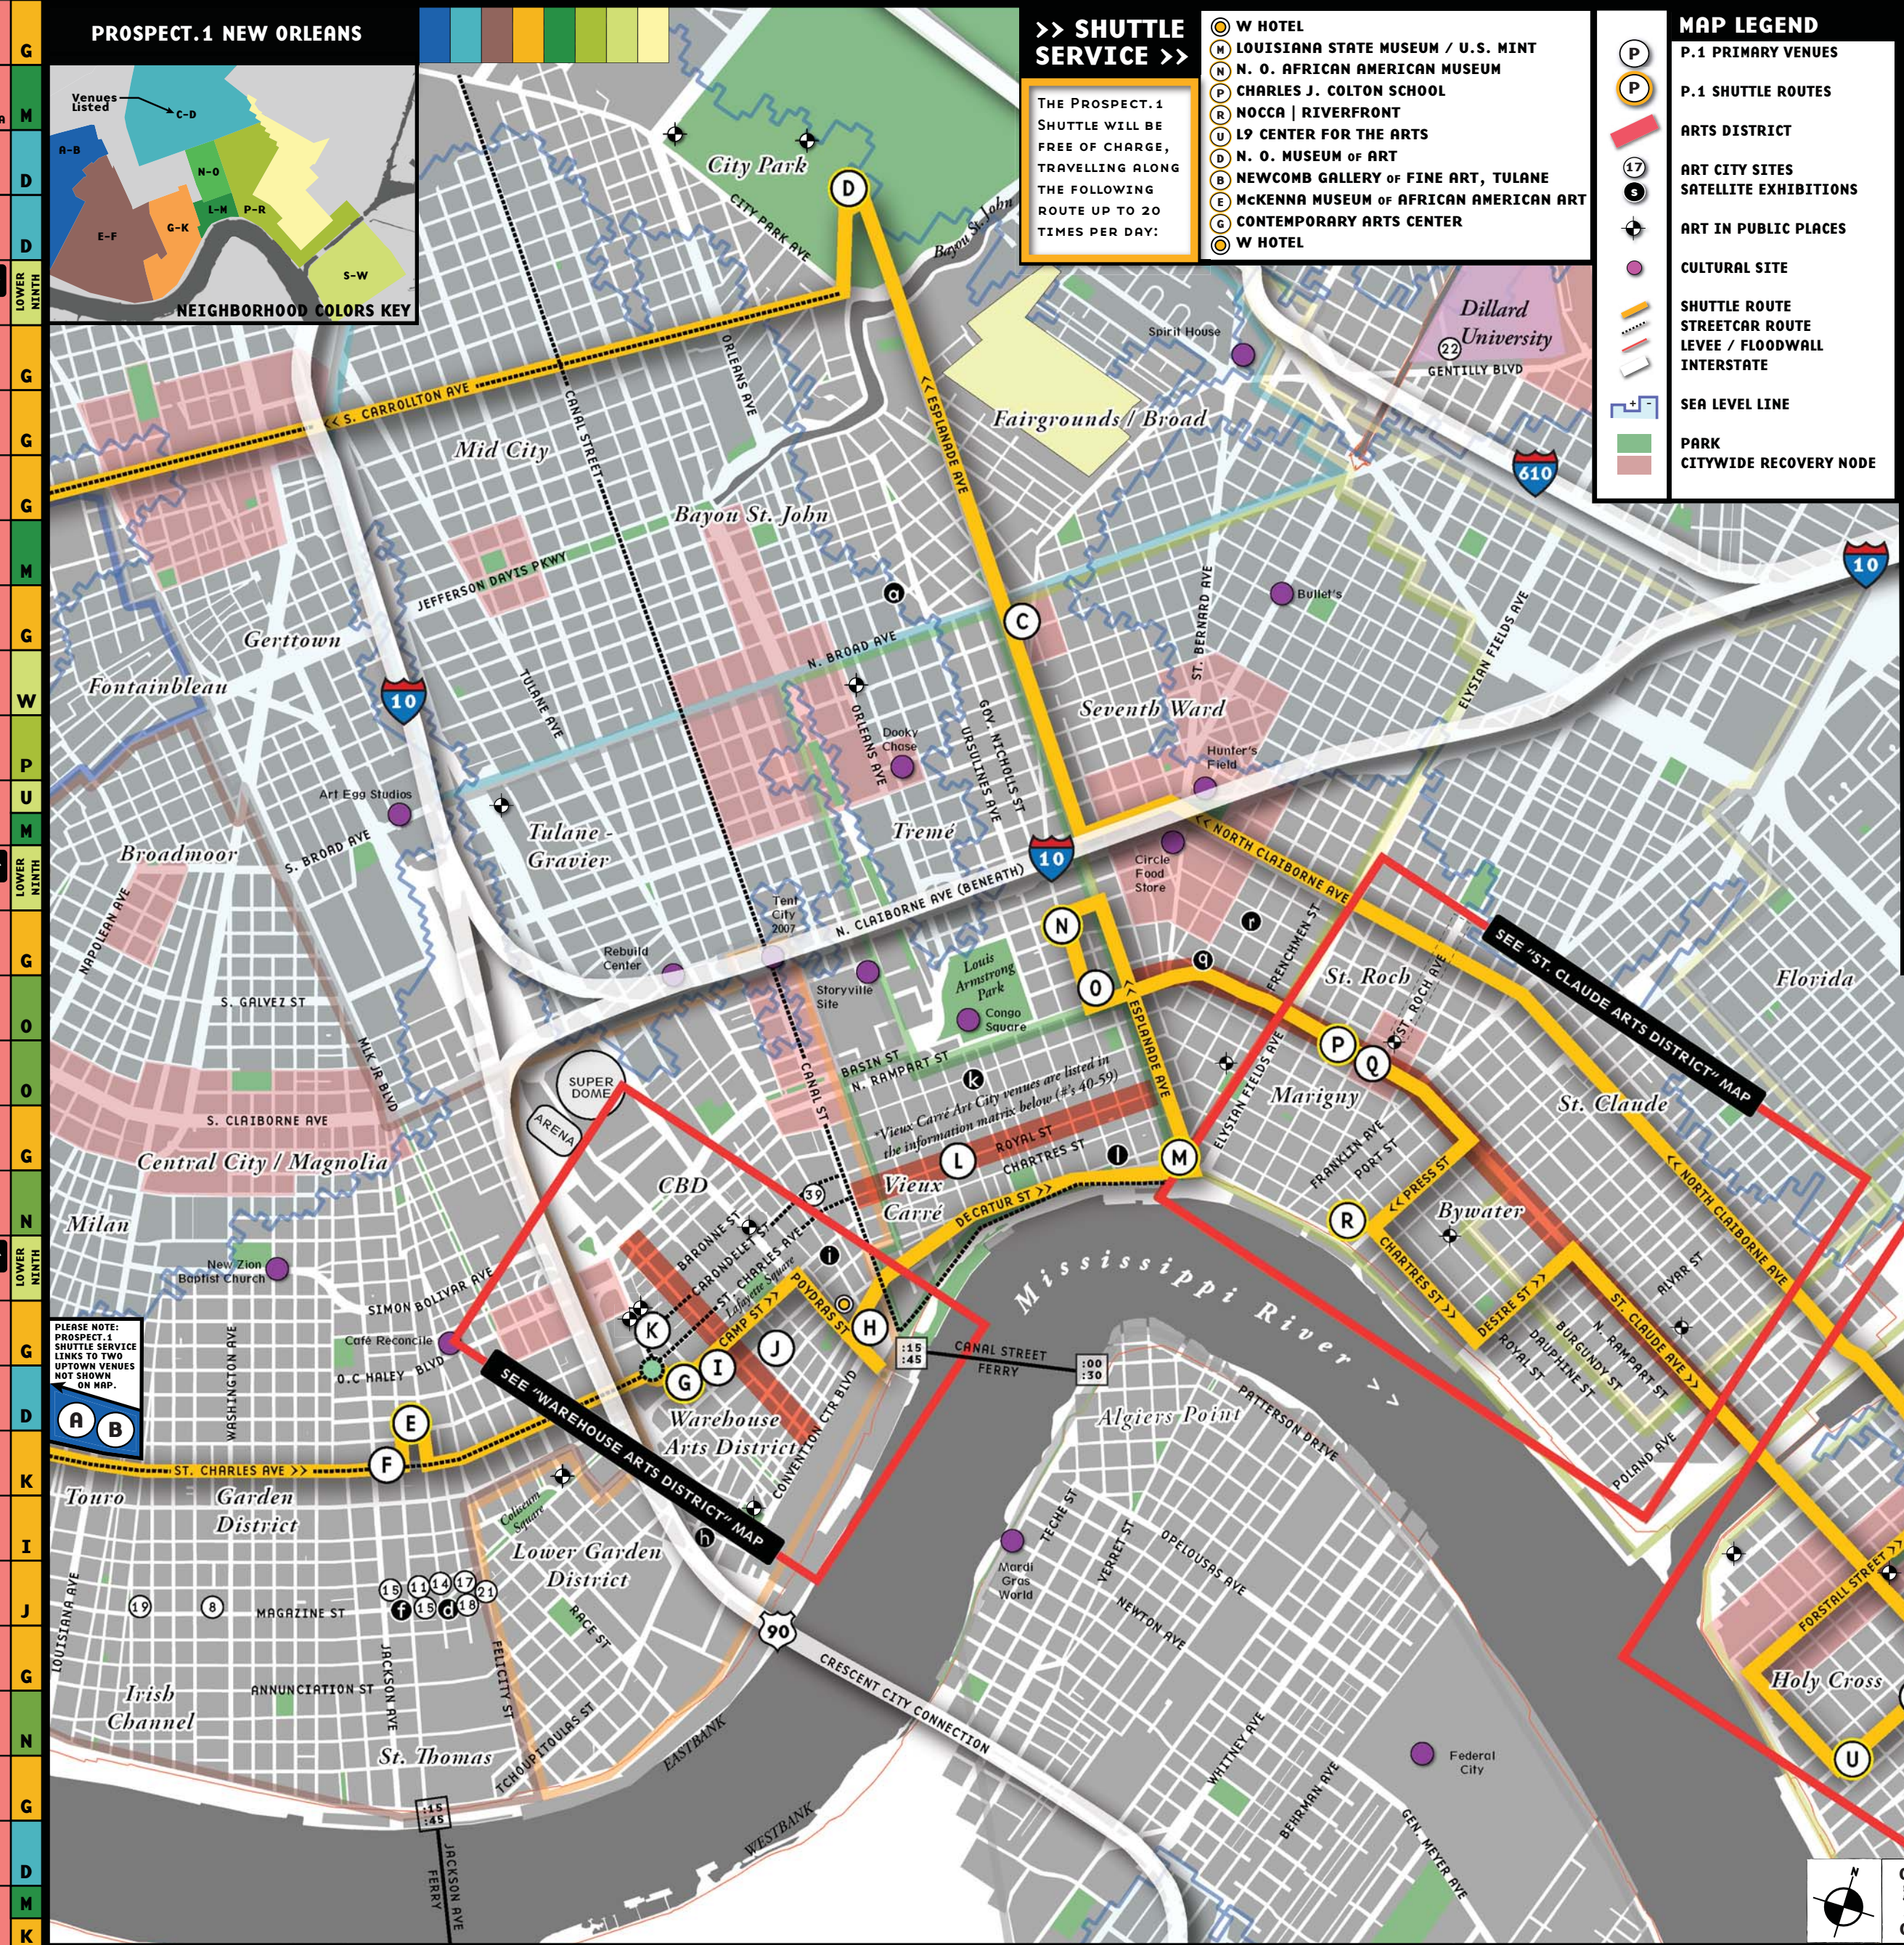

DRAFT VERSION FOR PUBLIC USE NOTE: INFORMATION SUBJECT TO CHANGE

PROSPECT 1
NEW ORLEANS
81 ARTISTS
39 COUNTRIES
23+ LOCATIONS
11 WEEKS
1 CITY

PROSPECT 1
NEW ORLEANS
Copyright 2008 Prospect 1 New Orleans. All rights reserved.

Table of artists and venues, including names, addresses, and website links. Includes sections for 'ARTISTS', 'ART CITY SITES', and 'P.1 VENUES'.

Table of artists and venues, including names, addresses, and website links. Includes sections for 'WAREHOUSE ARTS DISTRICT', 'LOWER NINTH WARD', and 'ST. CLAUDE ARTS DISTRICT'.

Table of artists and venues, including names, addresses, and website links. Includes sections for 'ST. CLAUDE ARTS DISTRICT', 'LOWER NINTH WARD', and 'WAREHOUSE ARTS DISTRICT'.

Table of artists and venues, including names, addresses, and website links. Includes sections for 'LOWER NINTH WARD', 'WAREHOUSE ARTS DISTRICT', and 'ST. CLAUDE ARTS DISTRICT'.