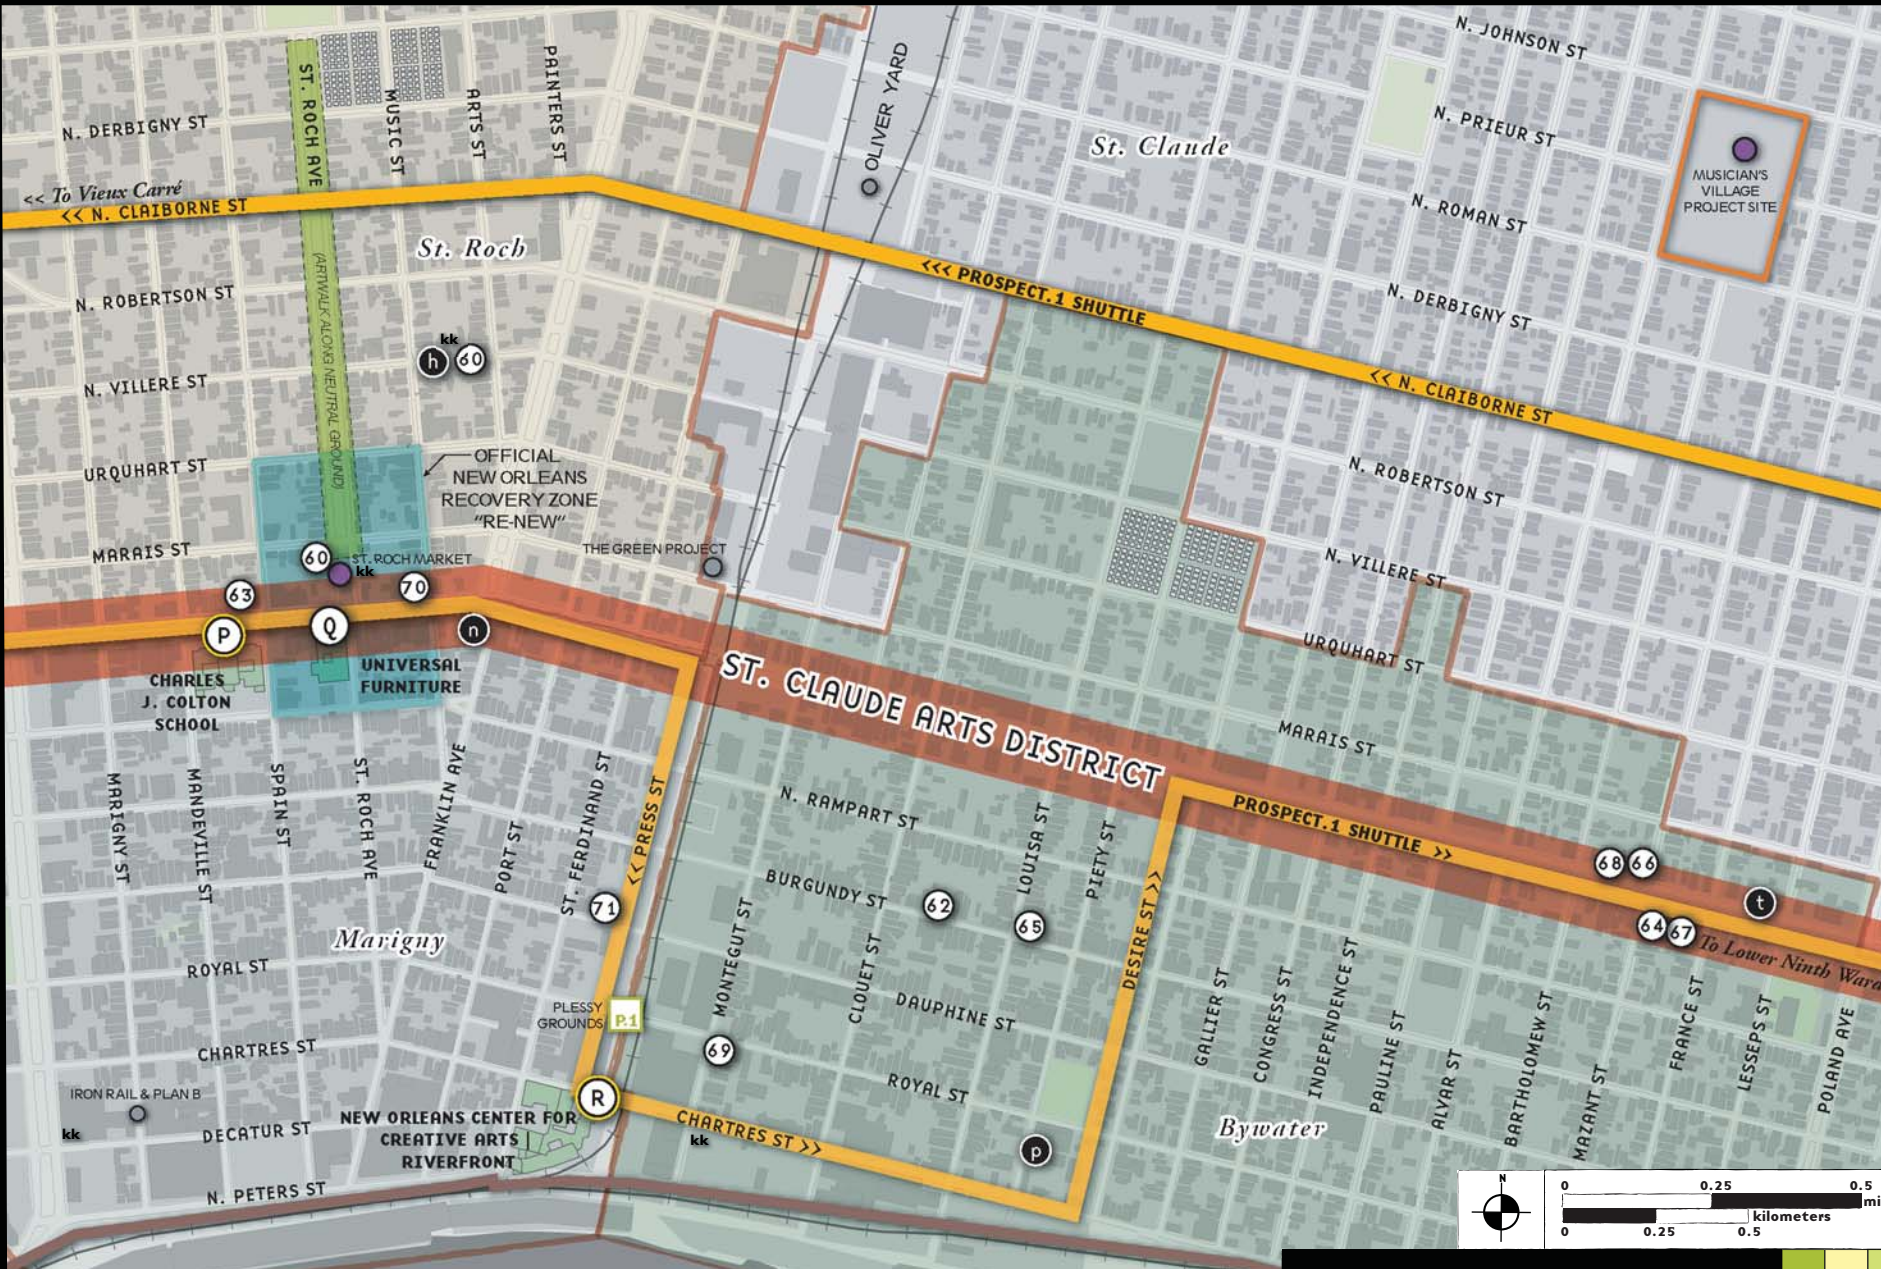

DRAFT VERSION FOR PUBLIC USE NOTE: INFORMATION SUBJECT TO CHANGE

PROSPECT 1
NEW ORLEANS
81 ARTISTS
39 COUNTRIES
23+ LOCATIONS
11 WEEKS
1 CITY

PROSPECT 1
NEW ORLEANS
Copyright 2008 Prospect 1 New Orleans. All rights reserved.

Table of artists and venues, including names, addresses, and website links. Includes sections for 'ARTISTS', 'ART CITY SITES', and 'P.1 VENUES'.

Table of artists and venues, including names, addresses, and website links. Includes sections for 'WAREHOUSE ARTS DISTRICT', 'LOWER NINTH WARD', and 'ST. CLAUDE ARTS DISTRICT'.

Table of artists and venues, including names, addresses, and website links. Includes sections for 'ST. CLAUDE ARTS DISTRICT', 'LOWER NINTH WARD', and 'WAREHOUSE ARTS DISTRICT'.

Table of artists and venues, including names, addresses, and website links. Includes sections for 'LOWER NINTH WARD', 'WAREHOUSE ARTS DISTRICT', and 'ST. CLAUDE ARTS DISTRICT'.