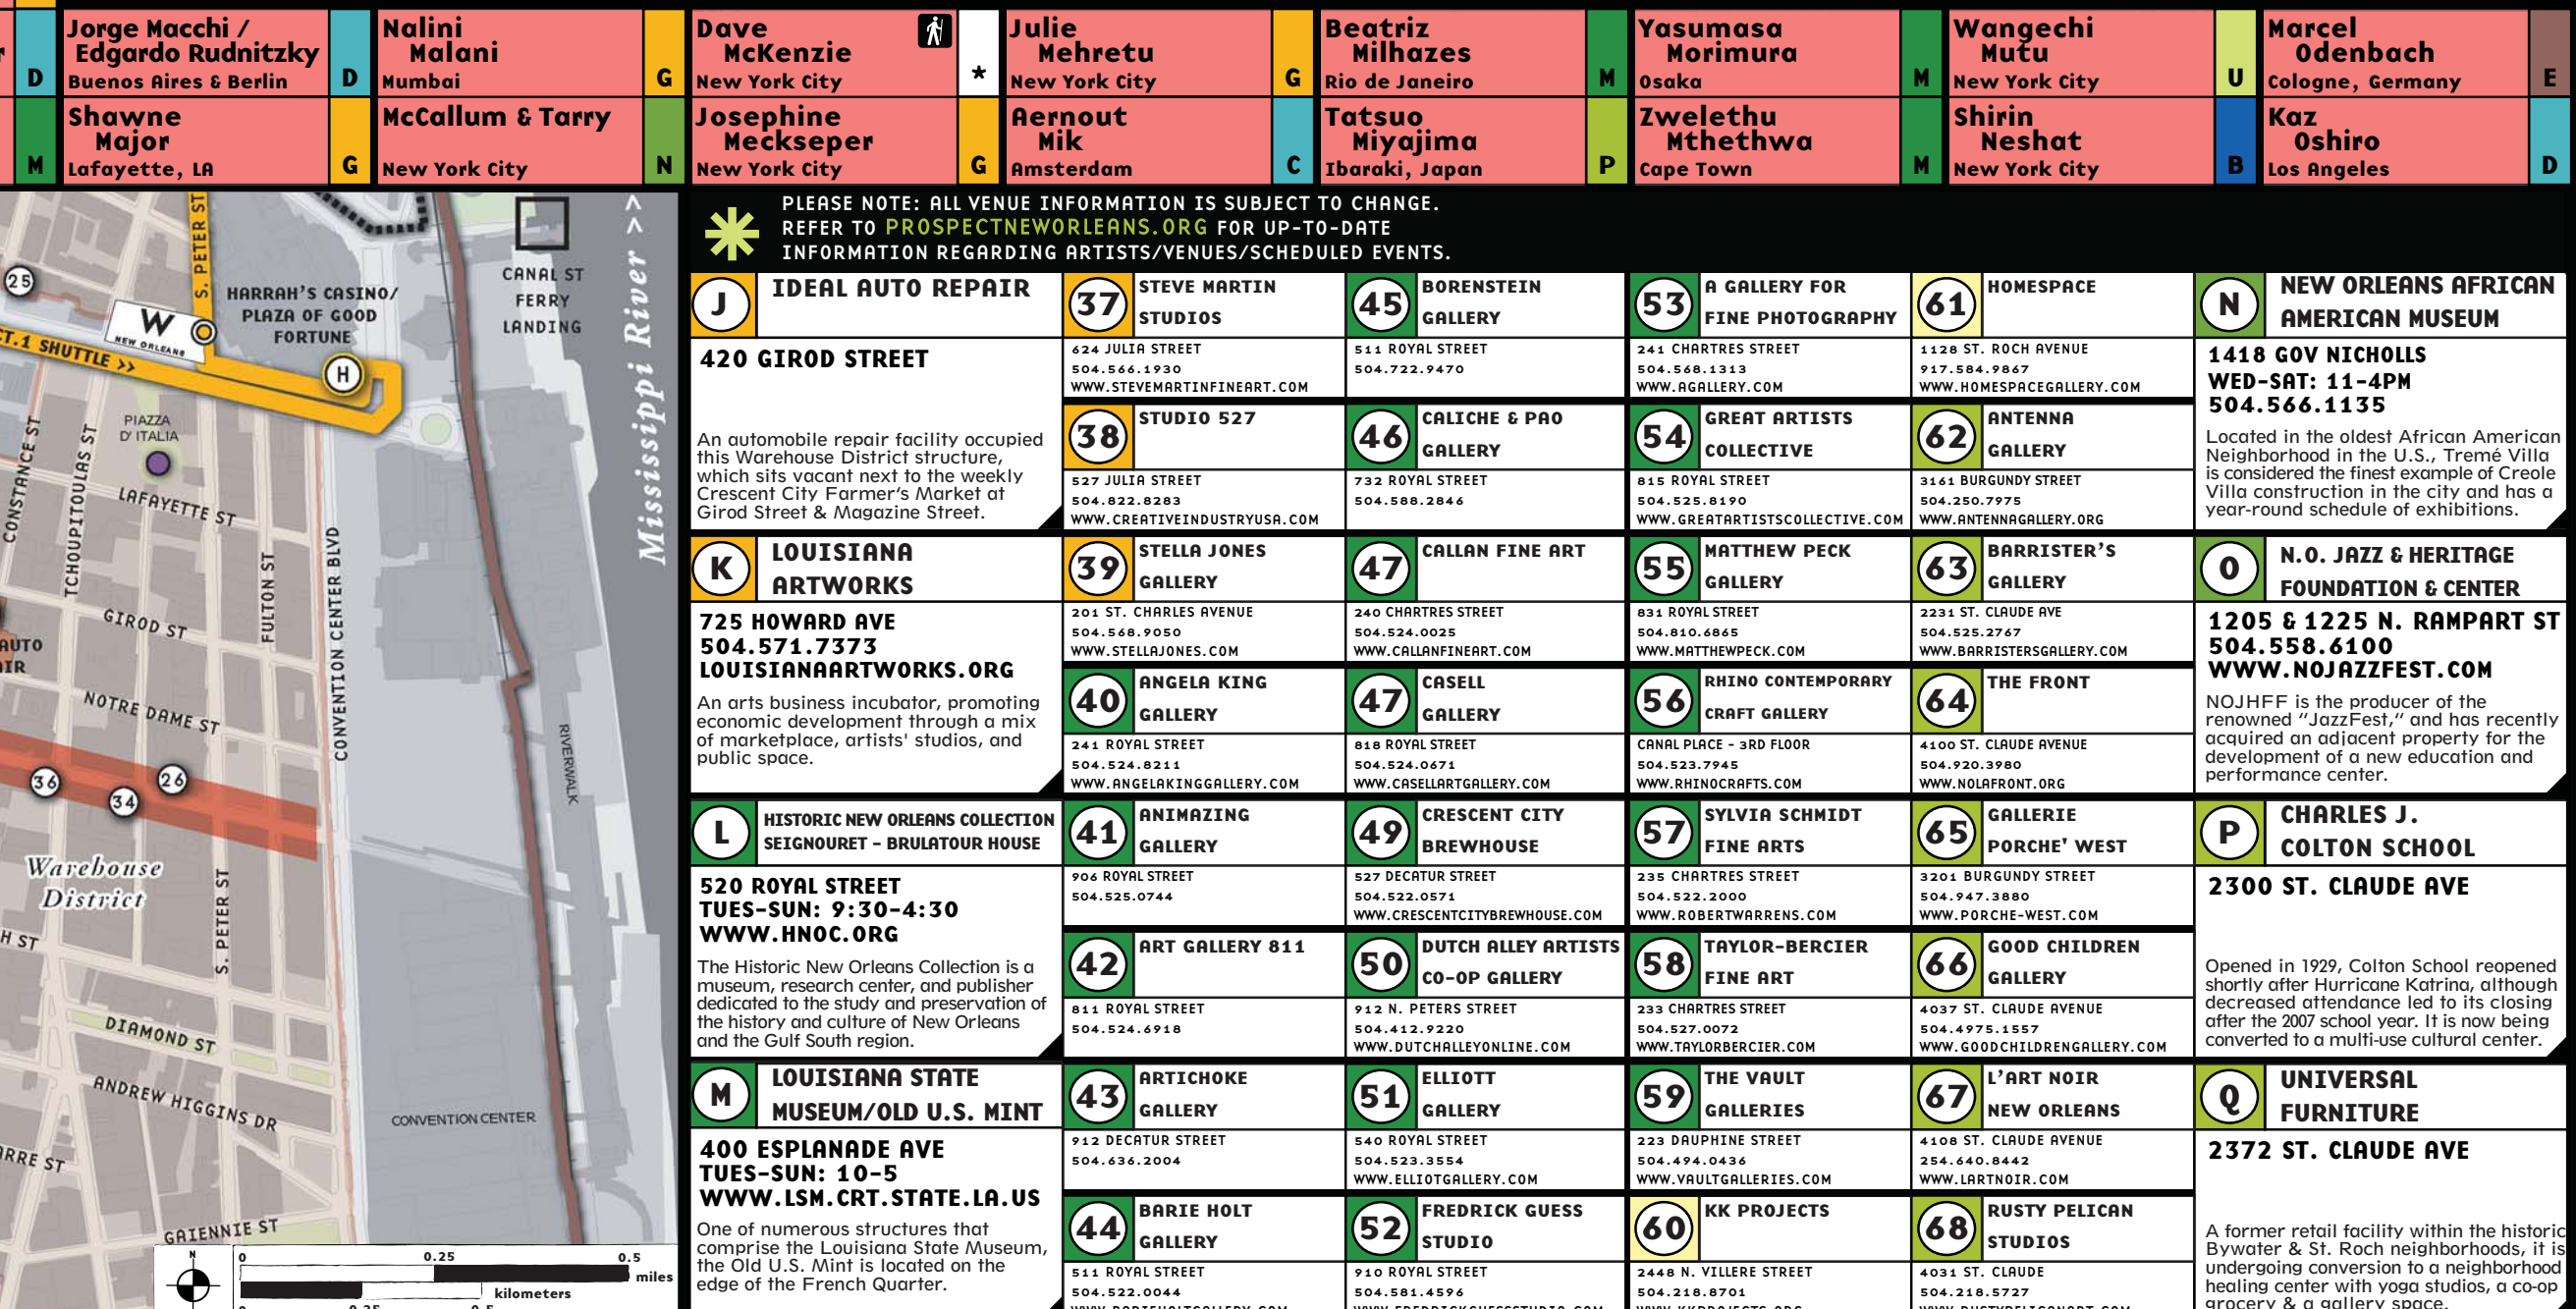

DRAFT VERSION FOR PUBLIC USE NOTE: INFORMATION SUBJECT TO CHANGE

PROSPECT 1
NEW ORLEANS
81 ARTISTS
39 COUNTRIES
23+ LOCATIONS
11 WEEKS
1 CITY

PROSPECT 1
NEW ORLEANS
Copyright 2008 Prospect 1 New Orleans. All rights reserved.

Table of artists and venues, including names, addresses, and website links. Includes sections for 'ARTISTS', 'ART CITY SITES', and 'P.1 VENUES'.

Table of artists and venues, including names, addresses, and website links. Includes sections for 'WAREHOUSE ARTS DISTRICT', 'LOWER NINTH WARD', and 'ST. CLAUDE ARTS DISTRICT'.

Table of artists and venues, including names, addresses, and website links. Includes sections for 'ST. CLAUDE ARTS DISTRICT', 'LOWER NINTH WARD', and 'WAREHOUSE ARTS DISTRICT'.

Table of artists and venues, including names, addresses, and website links. Includes sections for 'LOWER NINTH WARD', 'WAREHOUSE ARTS DISTRICT', and 'ST. CLAUDE ARTS DISTRICT'.