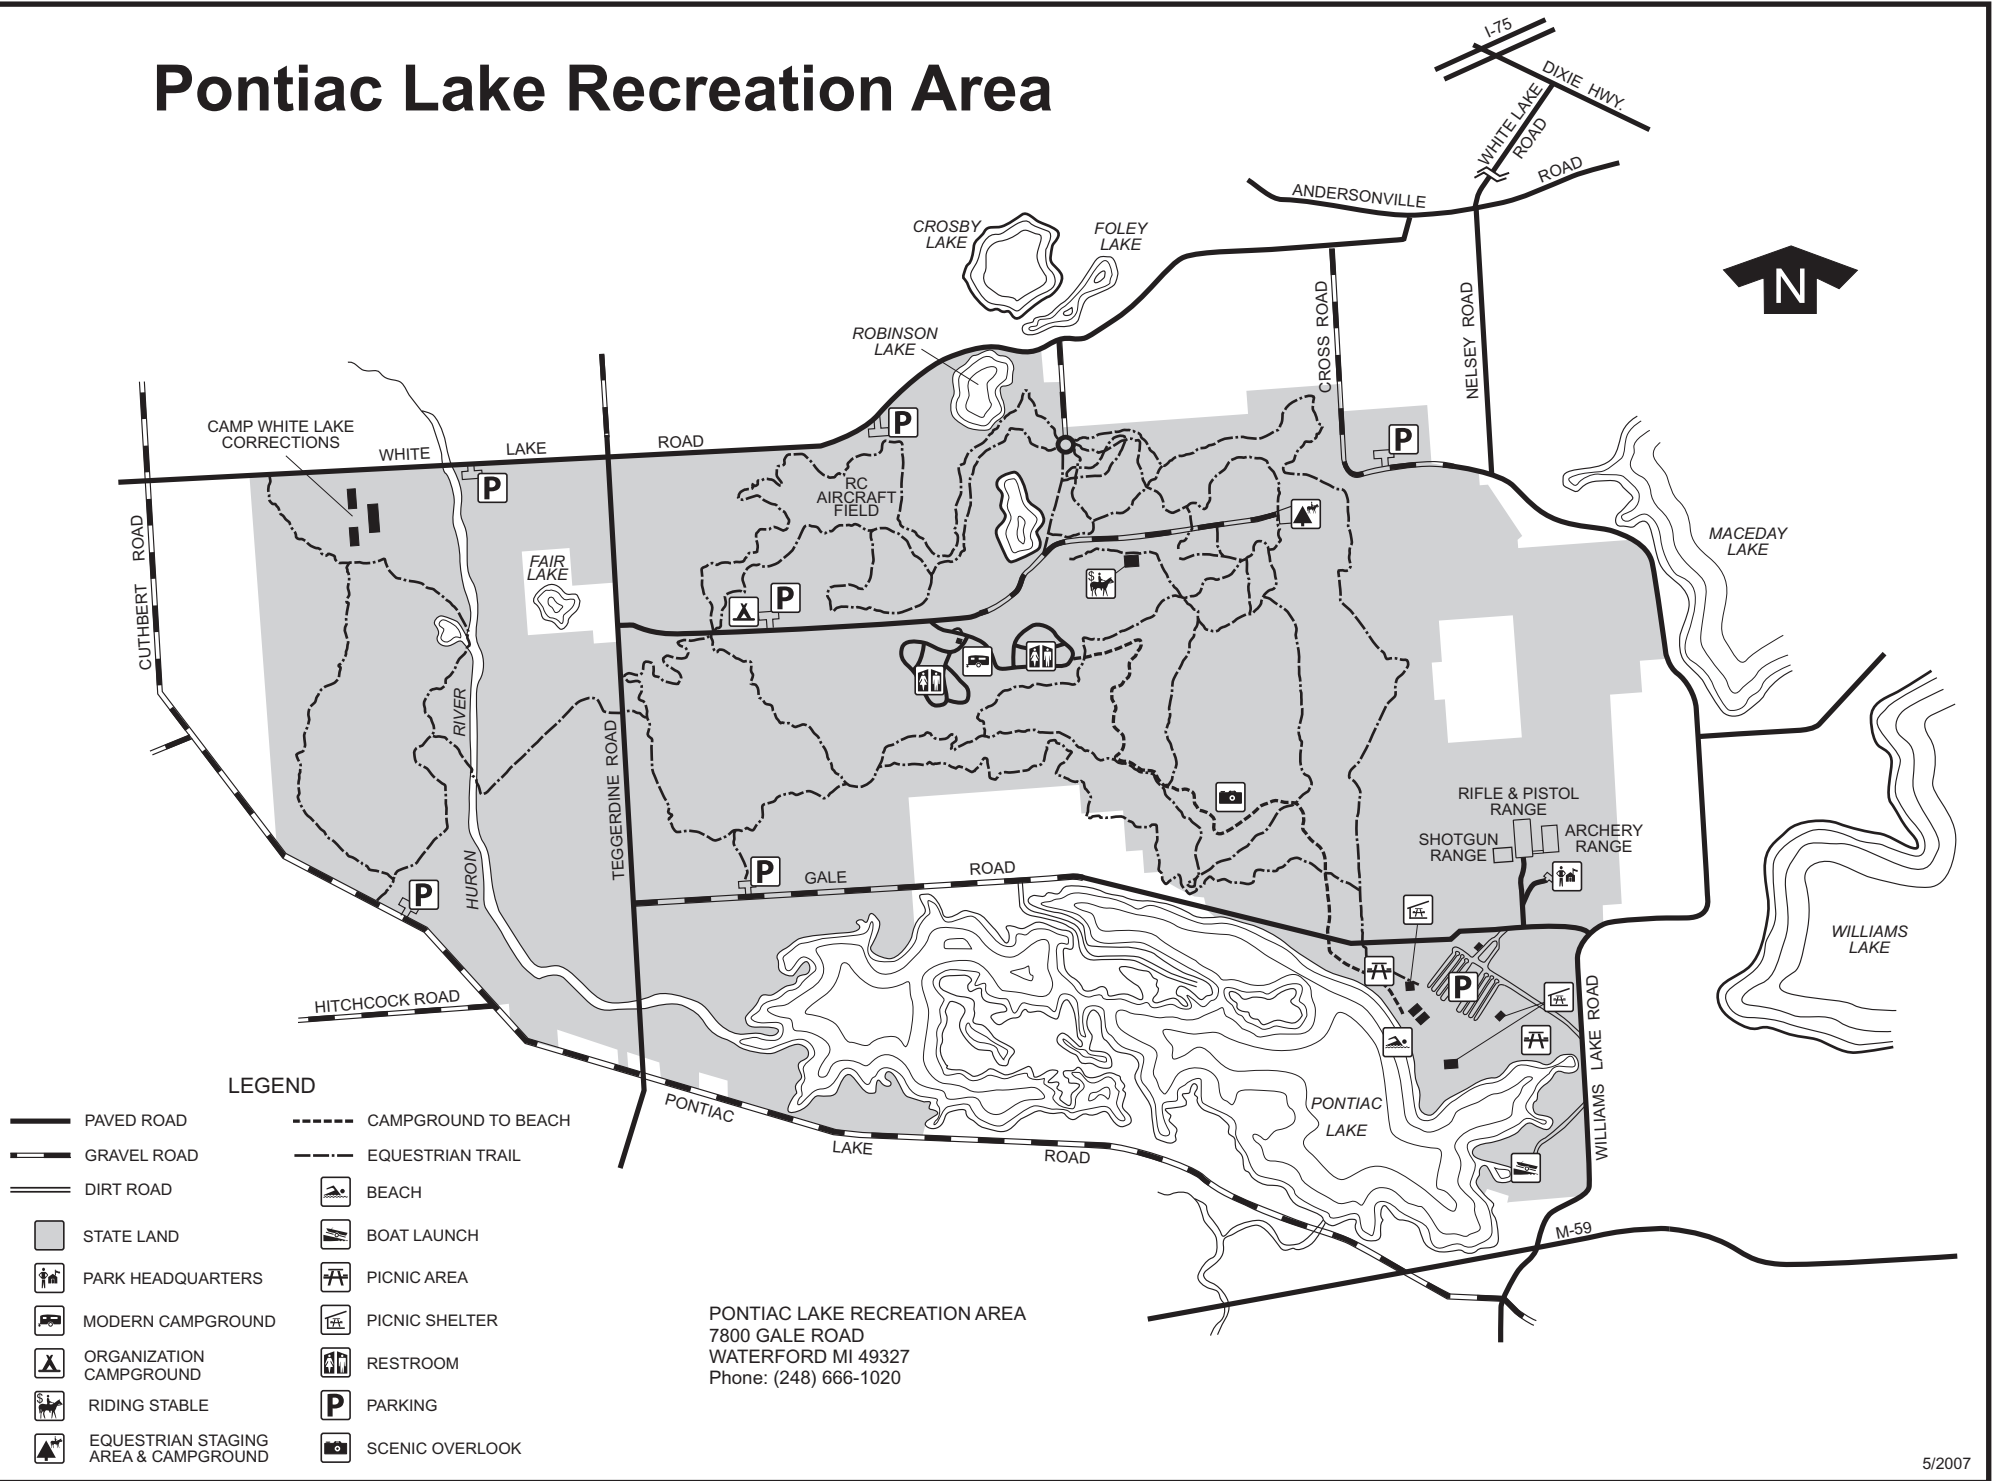

Pontiac Lake Recreation Area

LEGEND

- | | |
|--------------------------------------|---------------------|
| PAVED ROAD | CAMPGROUND TO BEACH |
| GRAVEL ROAD | EQUESTRIAN TRAIL |
| DIRT ROAD | BEACH |
| STATE LAND | BOAT LAUNCH |
| PARK HEADQUARTERS | PICNIC AREA |
| MODERN CAMPGROUND | PICNIC SHELTER |
| ORGANIZATION CAMPGROUND | RESTROOM |
| RIDING STABLE | PARKING |
| EQUESTRIAN STAGING AREA & CAMPGROUND | SCENIC OVERLOOK |

PONTIAC LAKE RECREATION AREA
 7800 GALE ROAD
 WATERFORD MI 49327
 Phone: (248) 666-1020