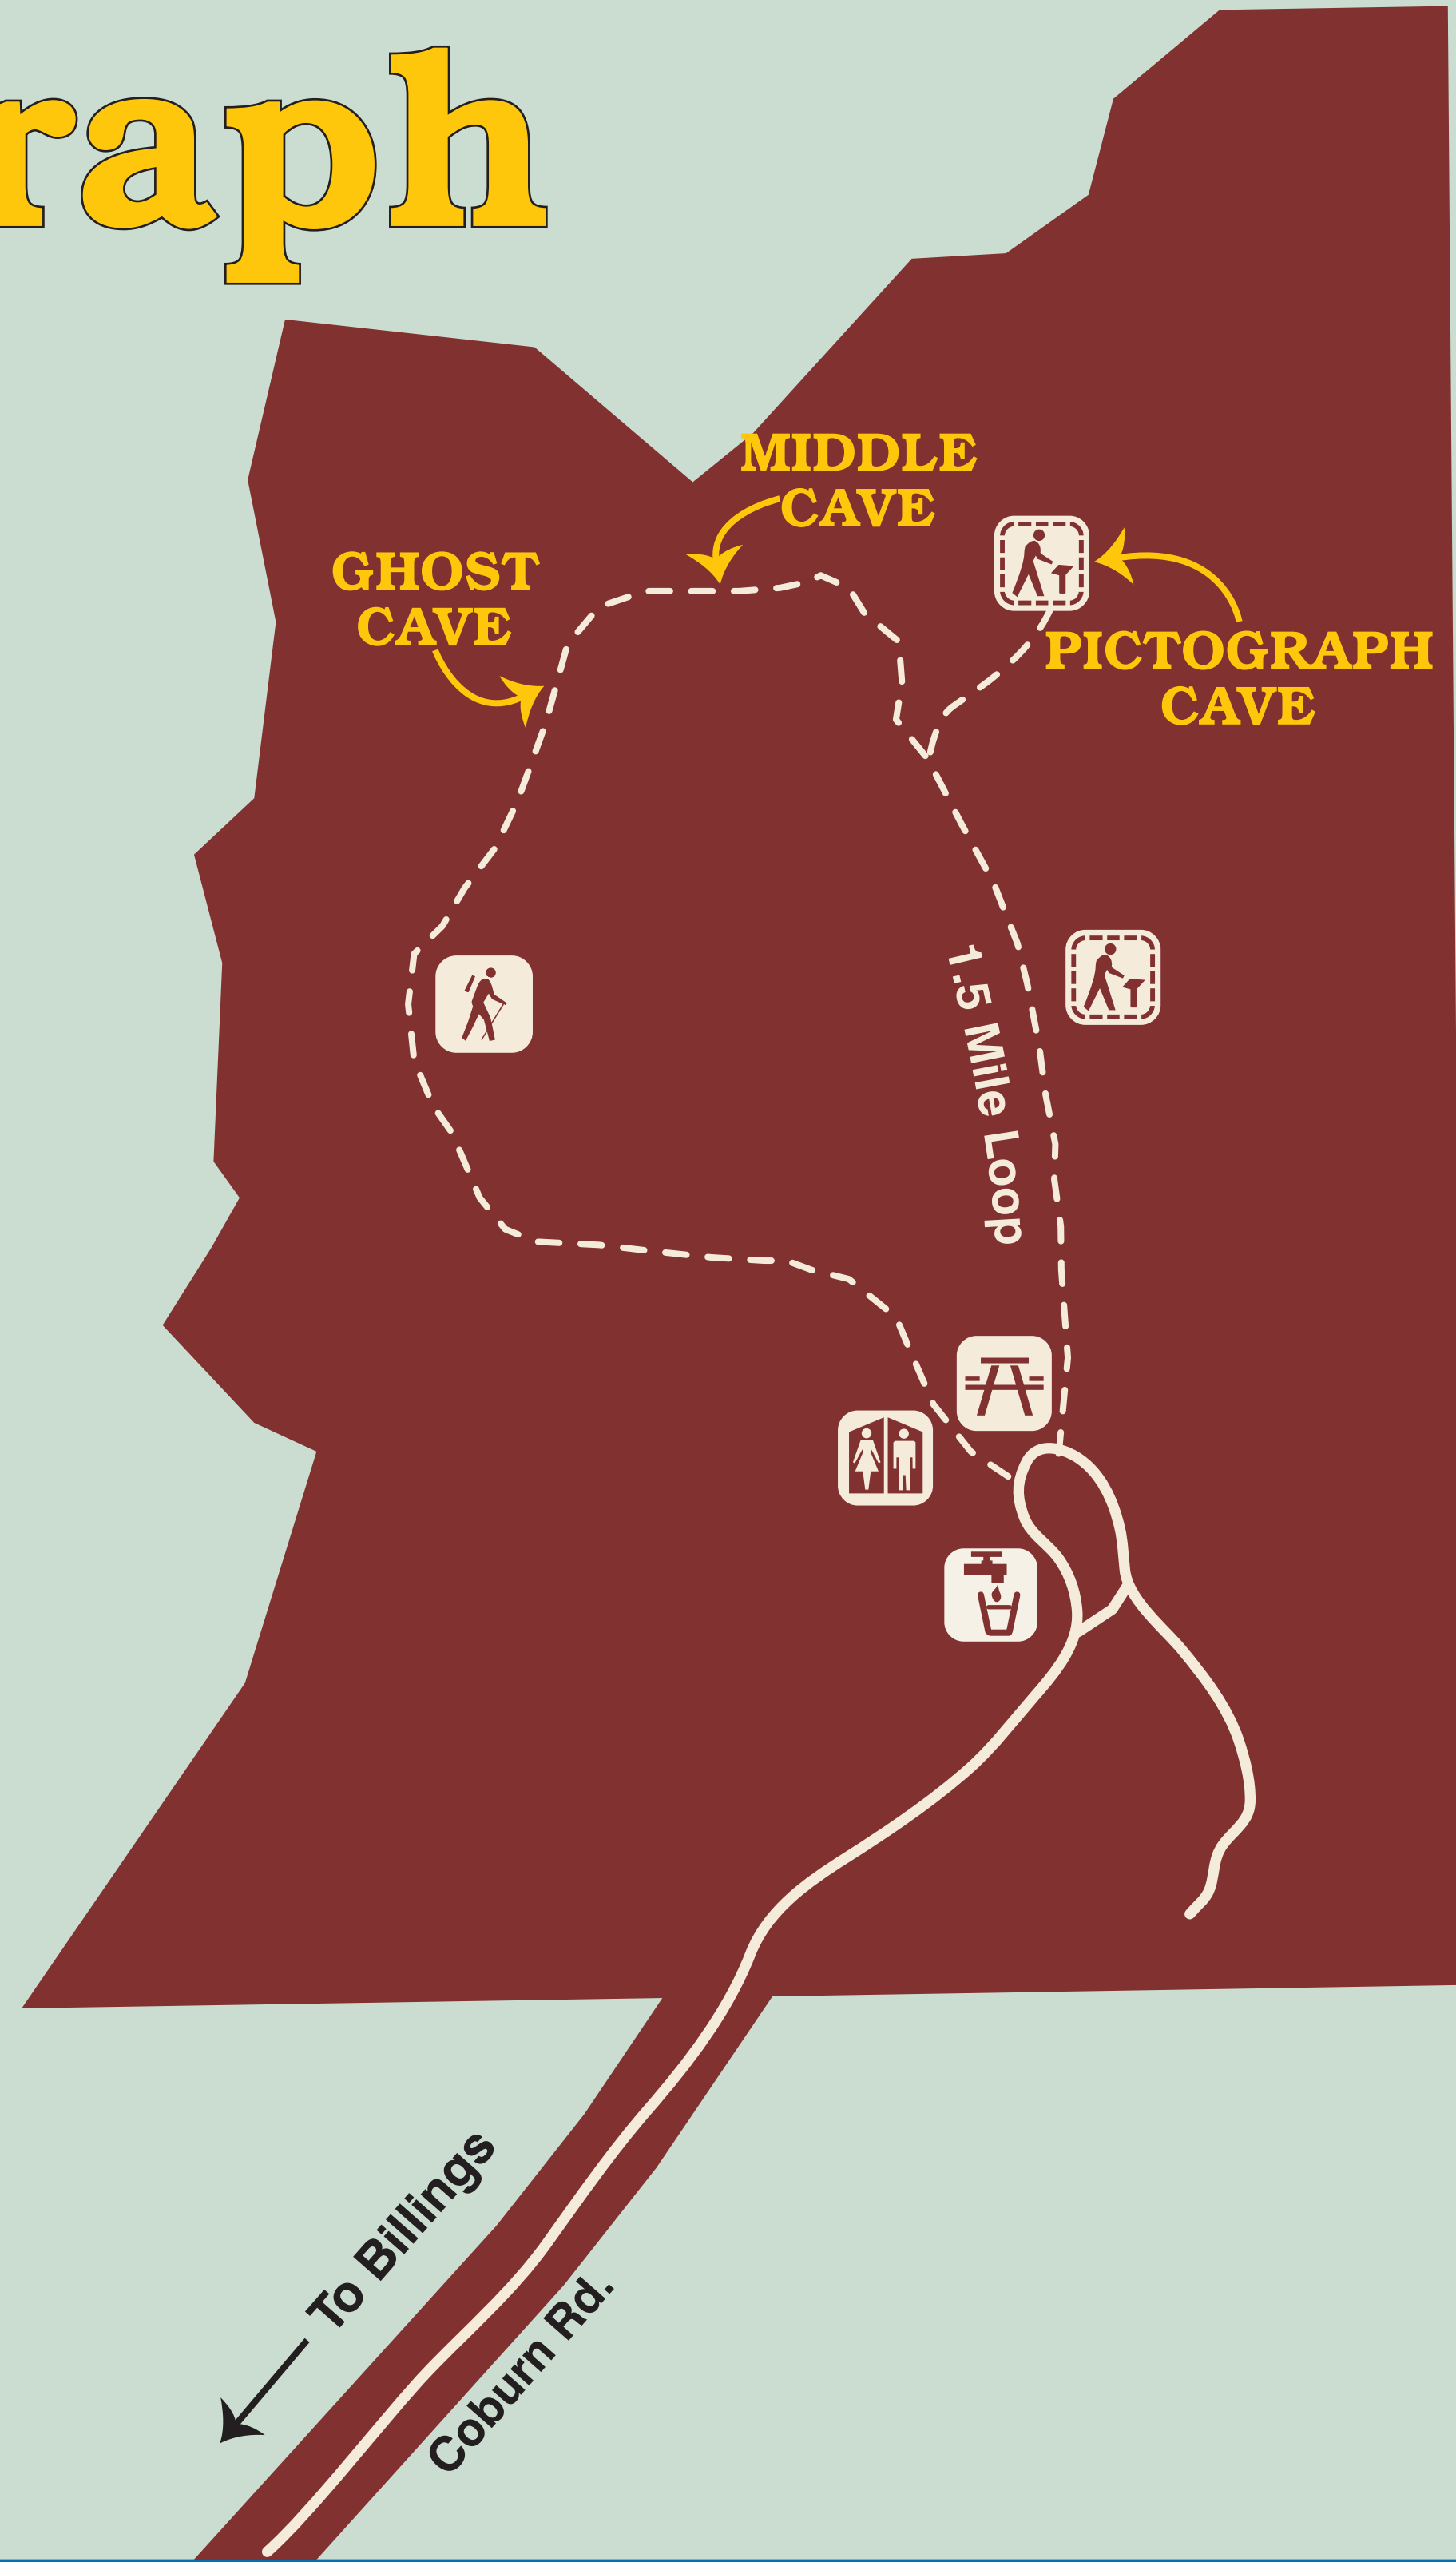

Pictograph Cave State Park

Map Key

- Picnic Area
- Restrooms
- Water
- Interpretive Site
- Hiking Trail
- FWP Land Ownership
- Other Land Ownership

500 Feet