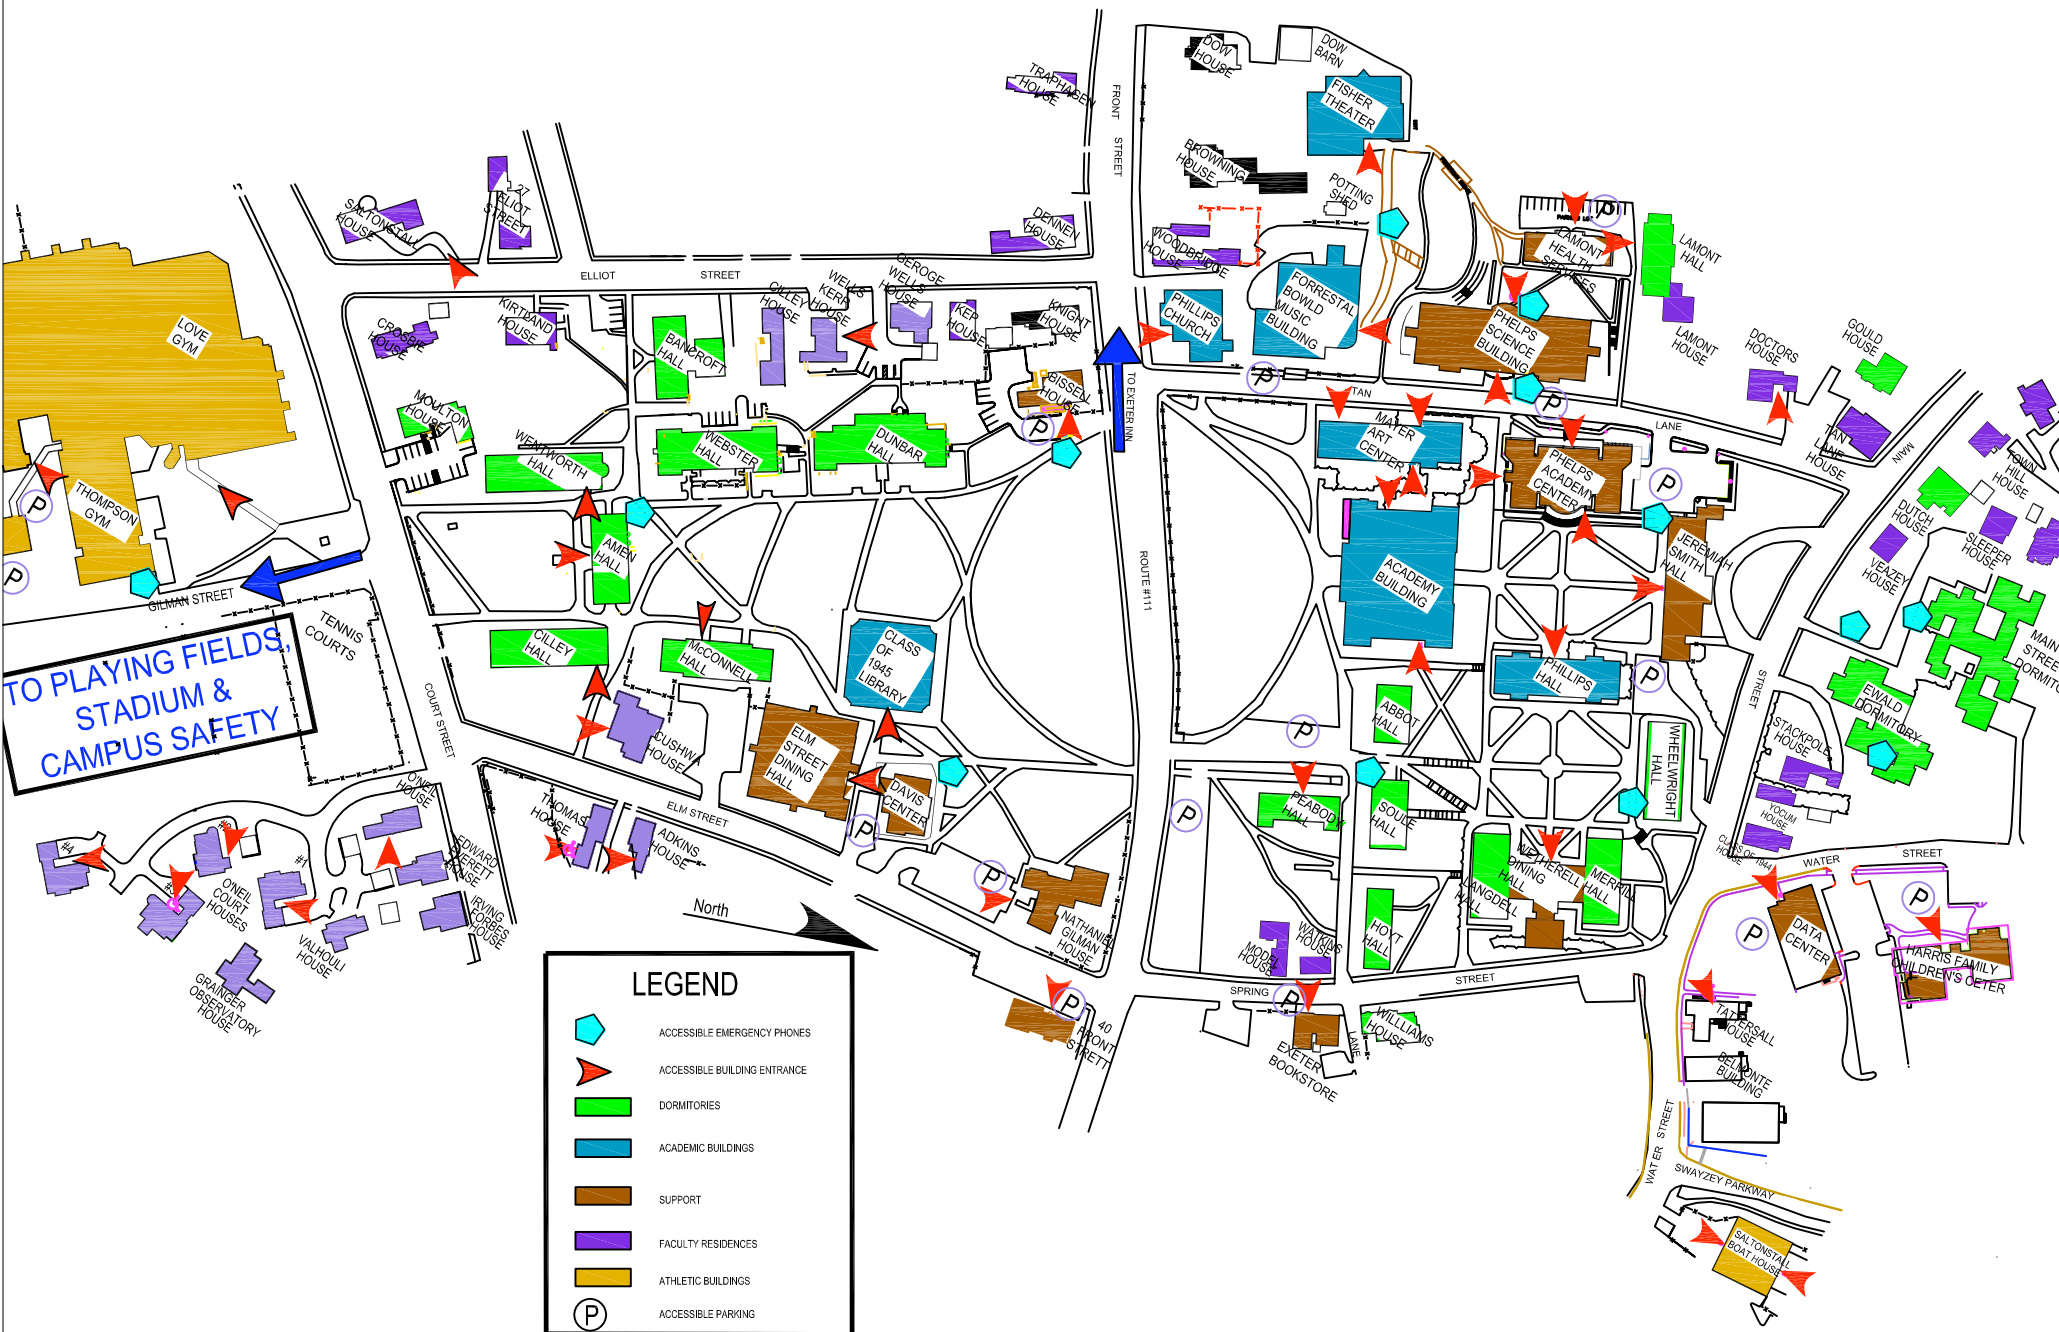

PHILLIPS EXETER ACADEMY ACCESSIBLE CAMPUS MAP EXETER, NH

**TO PLAYING FIELDS,
STADIUM &
CAMPUS SAFETY**

LEGEND

-  ACCESSIBLE EMERGENCY PHONES
-  ACCESSIBLE BUILDING ENTRANCE
-  DORMITORIES
-  ACADEMIC BUILDINGS
-  SUPPORT
-  FACULTY RESIDENCES
-  ATHLETIC BUILDINGS
-  ACCESSIBLE PARKING