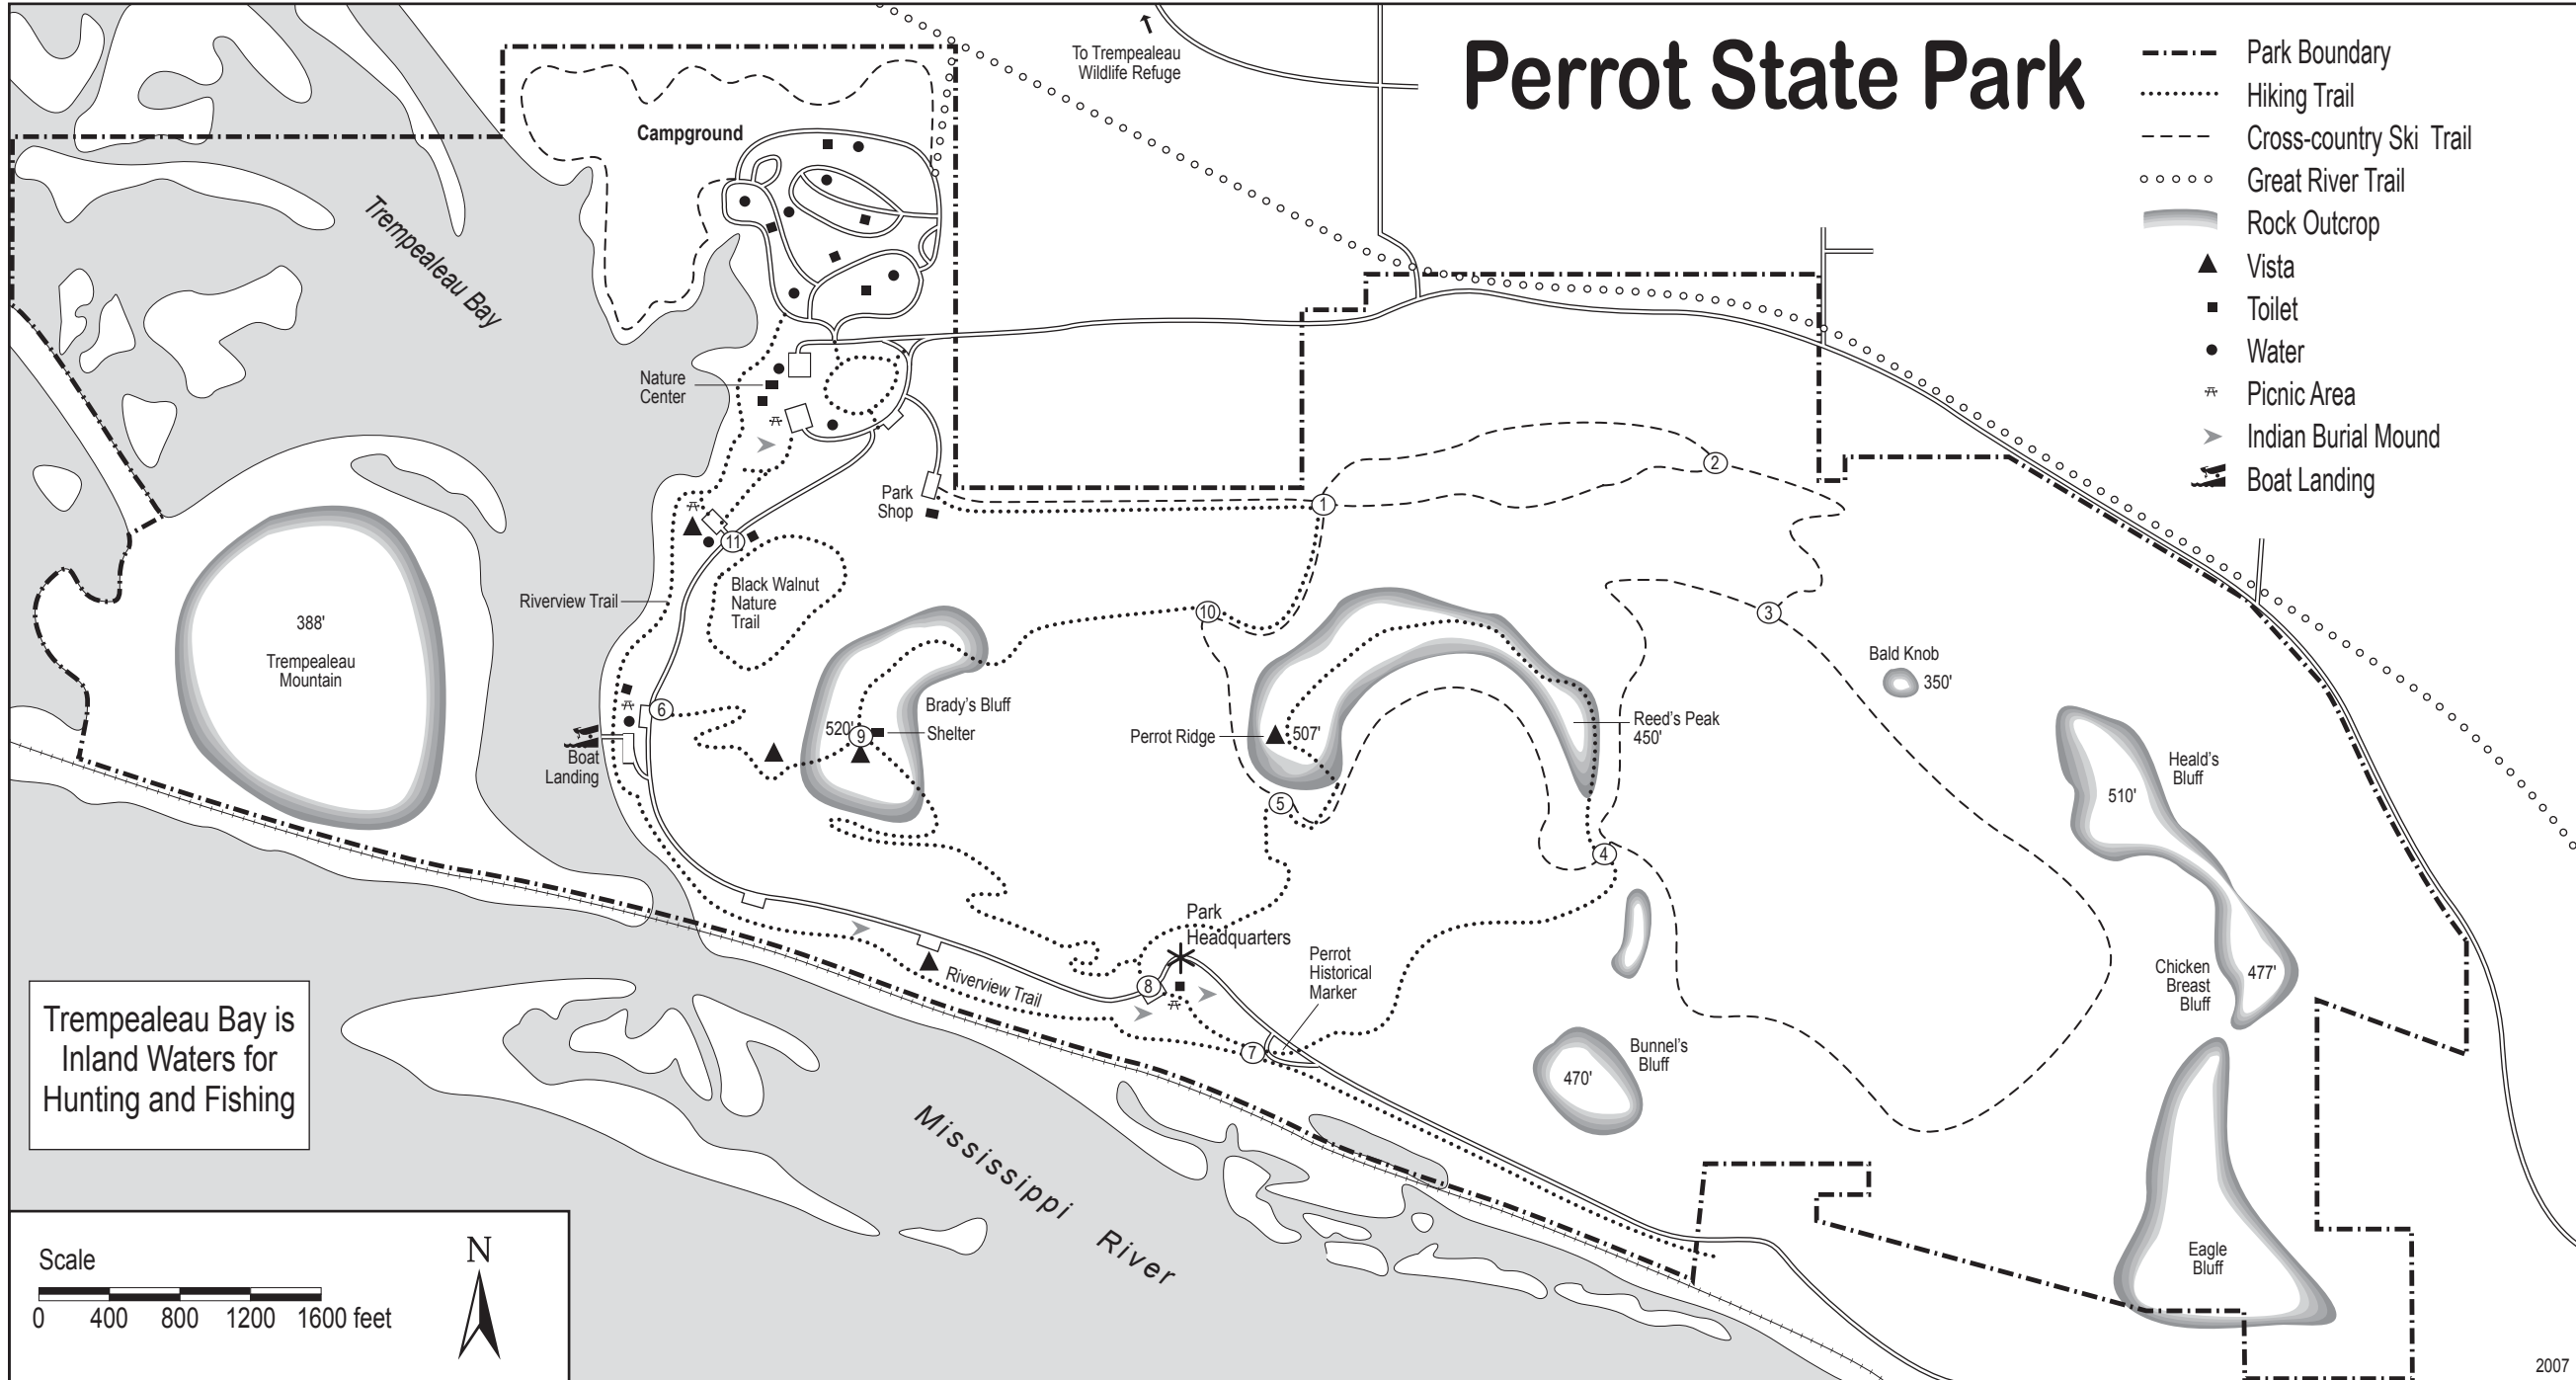

Perrot State Park

- Park Boundary
- Hiking Trail
- - - Cross-country Ski Trail
- o o o o Great River Trail
- Rock Outcrop
- ▲ Vista
- Toilet
- Water
- ⌘ Picnic Area
- Indian Burial Mound
- ⚓ Boat Landing

Trempealeau Bay is
Inland Waters for
Hunting and Fishing