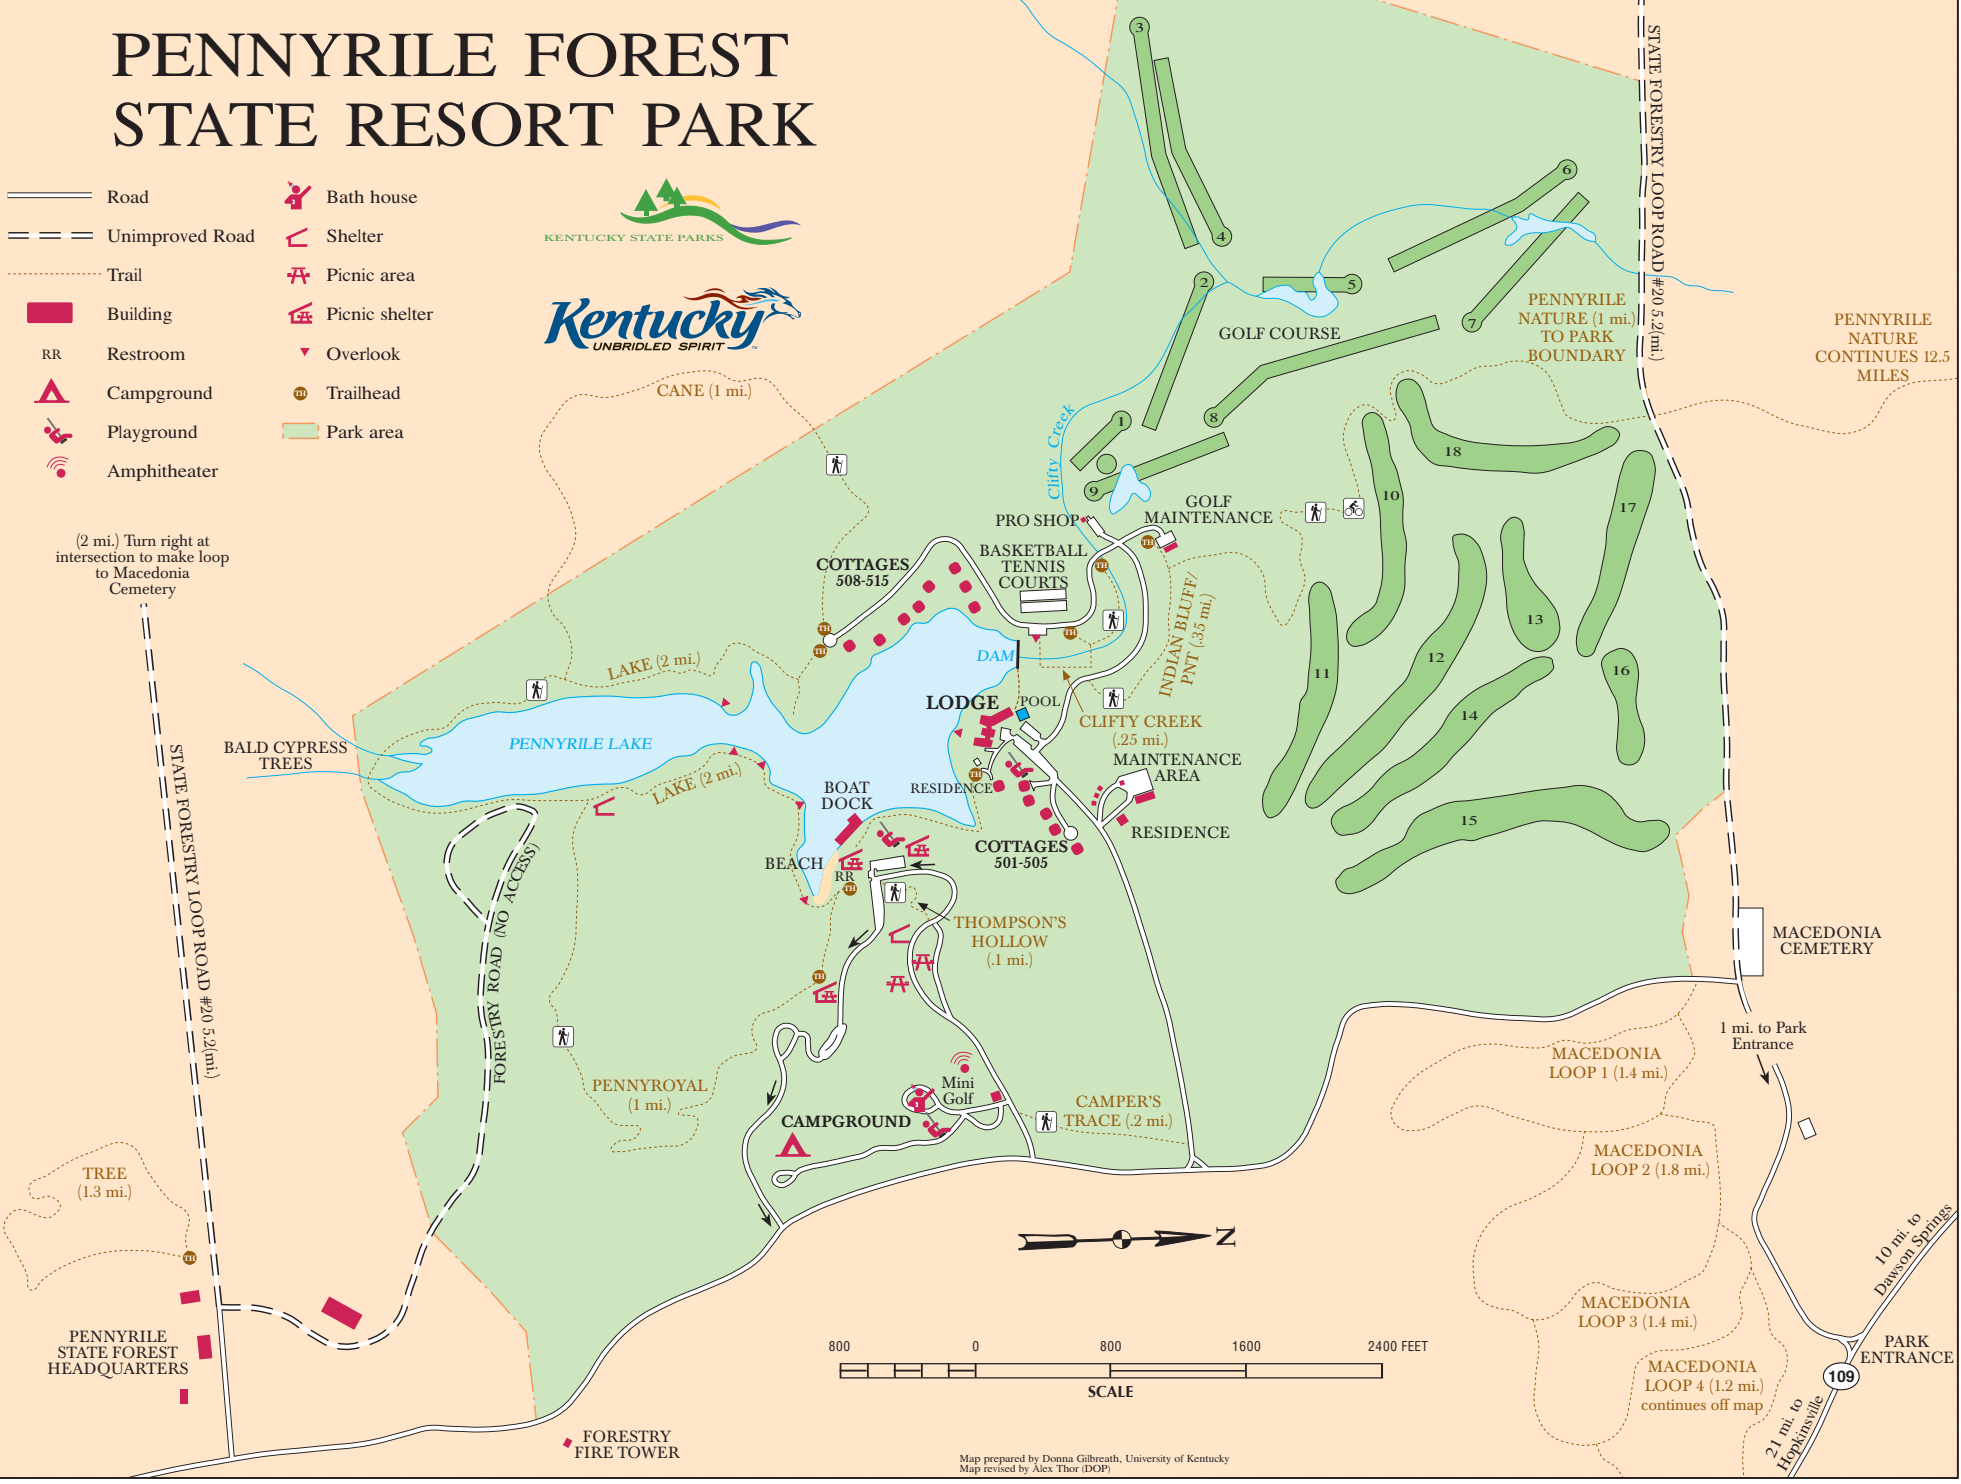

PENNYRILE FOREST STATE RESORT PARK

- Road
- Unimproved Road
- Trail
- Building
- Restroom
- Campground
- Playground
- Amphitheater
- Bath house
- Shelter
- Picnic area
- Picnic shelter
- Overlook
- Trailhead
- Park area

(2 mi.) Turn right at intersection to make loop to Macedonia Cemetery

PENNYRILE NATURE CONTINUES 12.5 MILES

MACEDONIA CEMETERY

1 mi. to Park Entrance

1.0 mi. to Dawson Springs

PARK ENTRANCE

2.1 mi. to Hopkinsville

PENNYRILE STATE FOREST HEADQUARTERS

FORESTRY FIRE TOWER