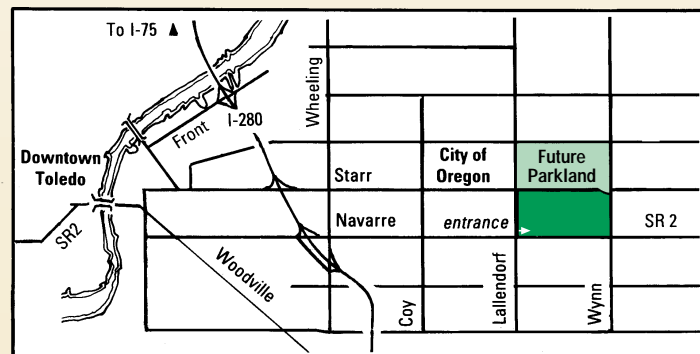

Pearson Metropark

620 Acres

Trails

Trail Name	Color	Round Trip Miles	Activity	Round Trip Miles
Orange Black Swamp Trail	Orange line	1.3	Bicycle	3.0
Short Loop	Orange line	0.8	Bicycle	3.0
Blue Wood Thrush Trail	Blue line	1.3	Exercise	2.9
Pedestrian Path	White line	-	Exercise	2.9
Future Parkland	Light Green	-	Cross Country Skiing	-
Parkland	Medium Green	-	Cross Country Skiing	-
Forested Area	Dark Green	-	Cross Country Skiing	-
Trailhead	Black dot	-	-	-
Overlook	Black diamond	-	-	-
Parking Lots 1-9	Blue circle with 1	-	-	-