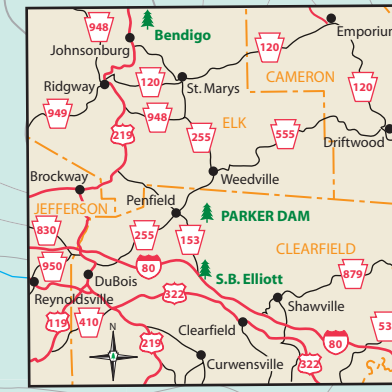

PARKER DAM STATE PARK

- Park Office
- Public Phone
- Restrooms
- Food Concession
- Picnic Area
- Picnic Pavilion
- Playground
- Amphitheater
- Environmental Education Classroom
- Scenic Vista
- Recycling/Trash
- Beach
- Boat Launch
- Boat Rental
- Ice Skating
- Cabin Area
- Camping
- Organized Group Tenting
- Showerhouse
- Sanitary Dump Station
- Parking
- Hiking Trail
- Cross-country Skiing Trail
- Snowmobile Trail
- Mountain Bike Trail
- Snowmobile & Automobile Joint Use Roadway
- Unpaved Road
- State Park No Hunting
- State Park Hunting
- Moshannon State Forest
- 1800 — 1850 — CONTOURS ARE ON 50 FT. INTERVALS