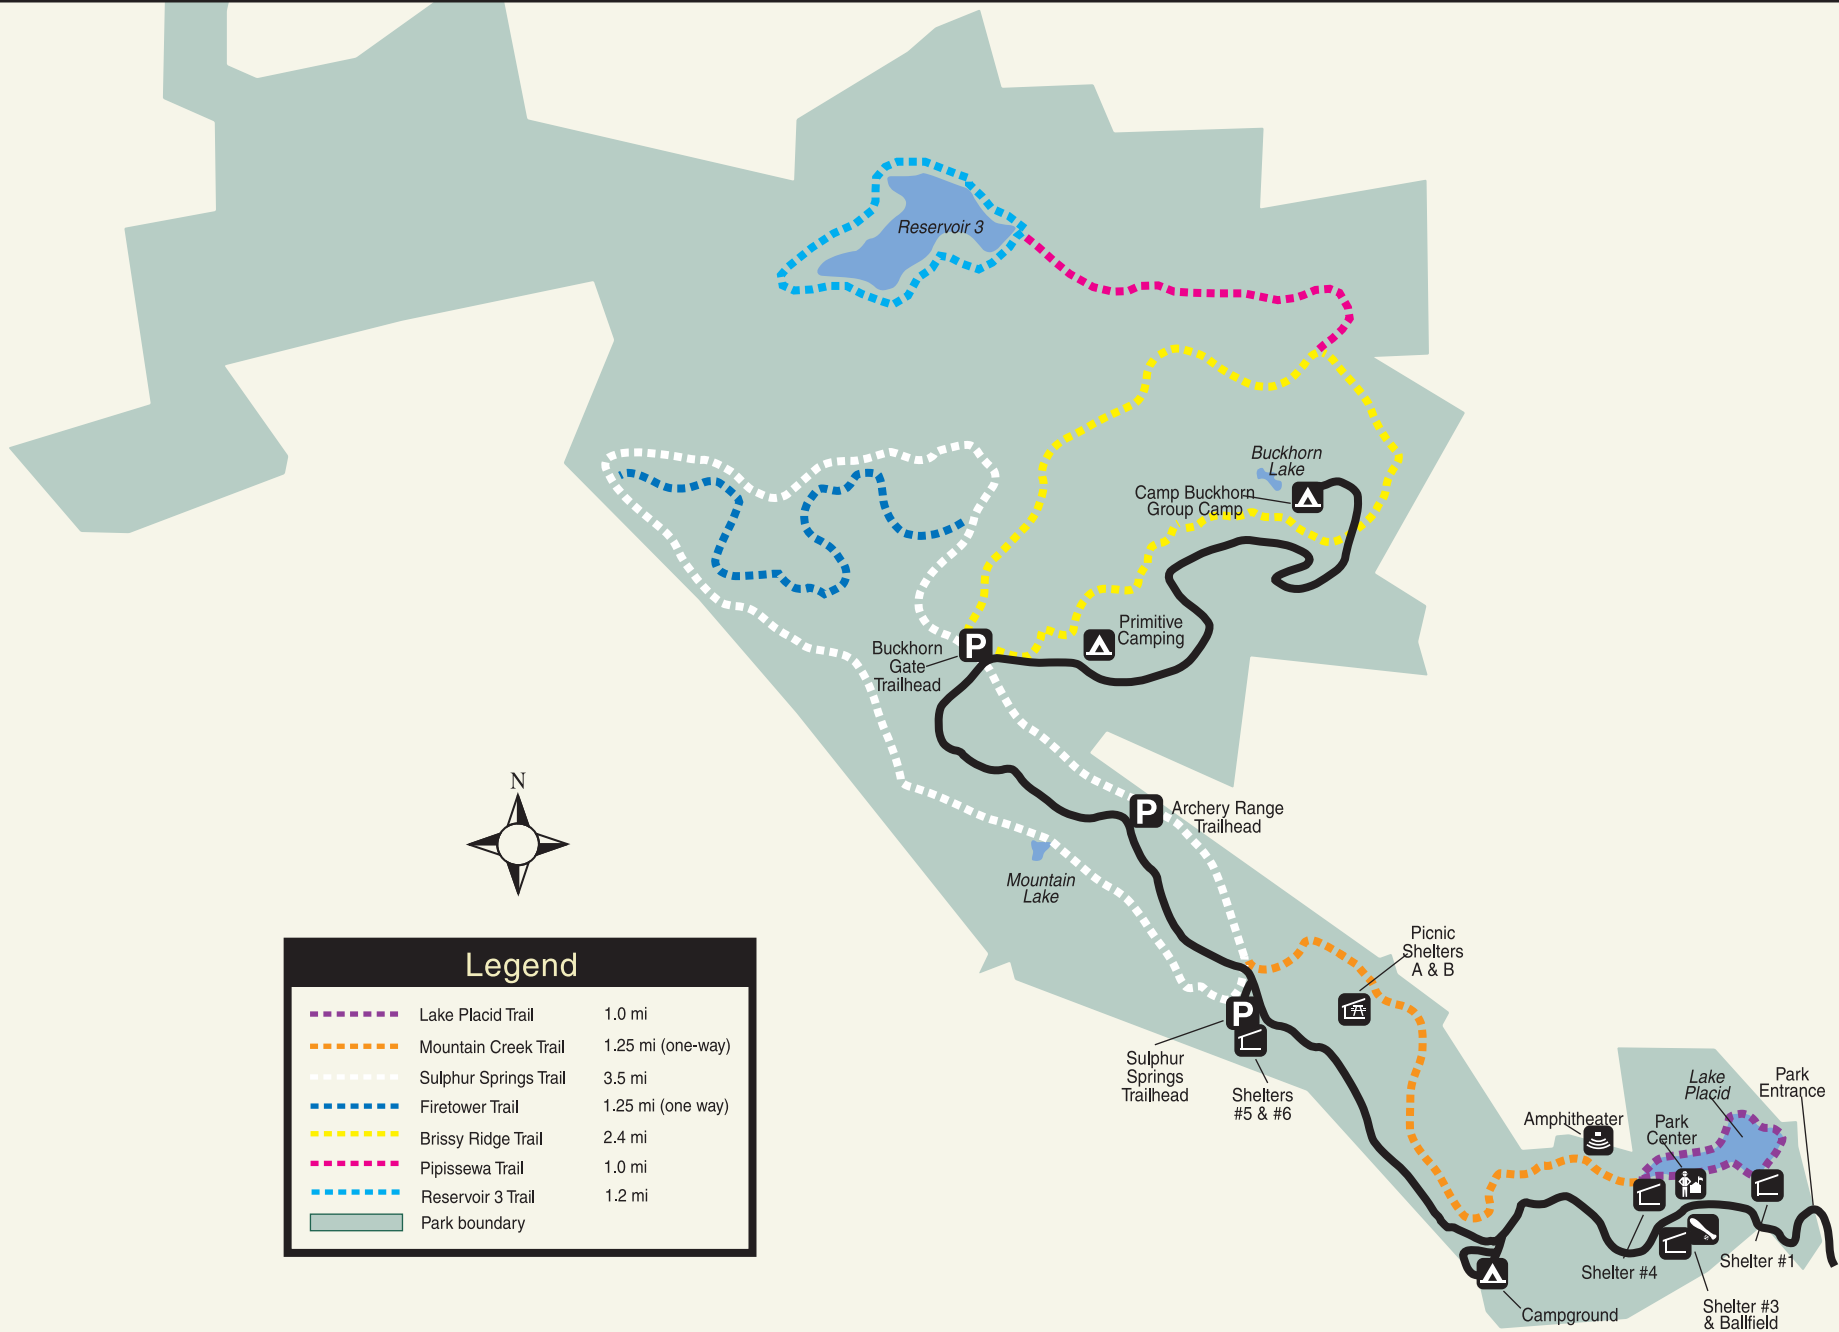

PARIS MOUNTAIN STATE PARK

Legend		
	Lake Placid Trail	1.0 mi
	Mountain Creek Trail	1.25 mi (one-way)
	Sulphur Springs Trail	3.5 mi
	Firetower Trail	1.25 mi (one way)
	Brissy Ridge Trail	2.4 mi
	Pippisewa Trail	1.0 mi
	Reservoir 3 Trail	1.2 mi
	Park boundary	