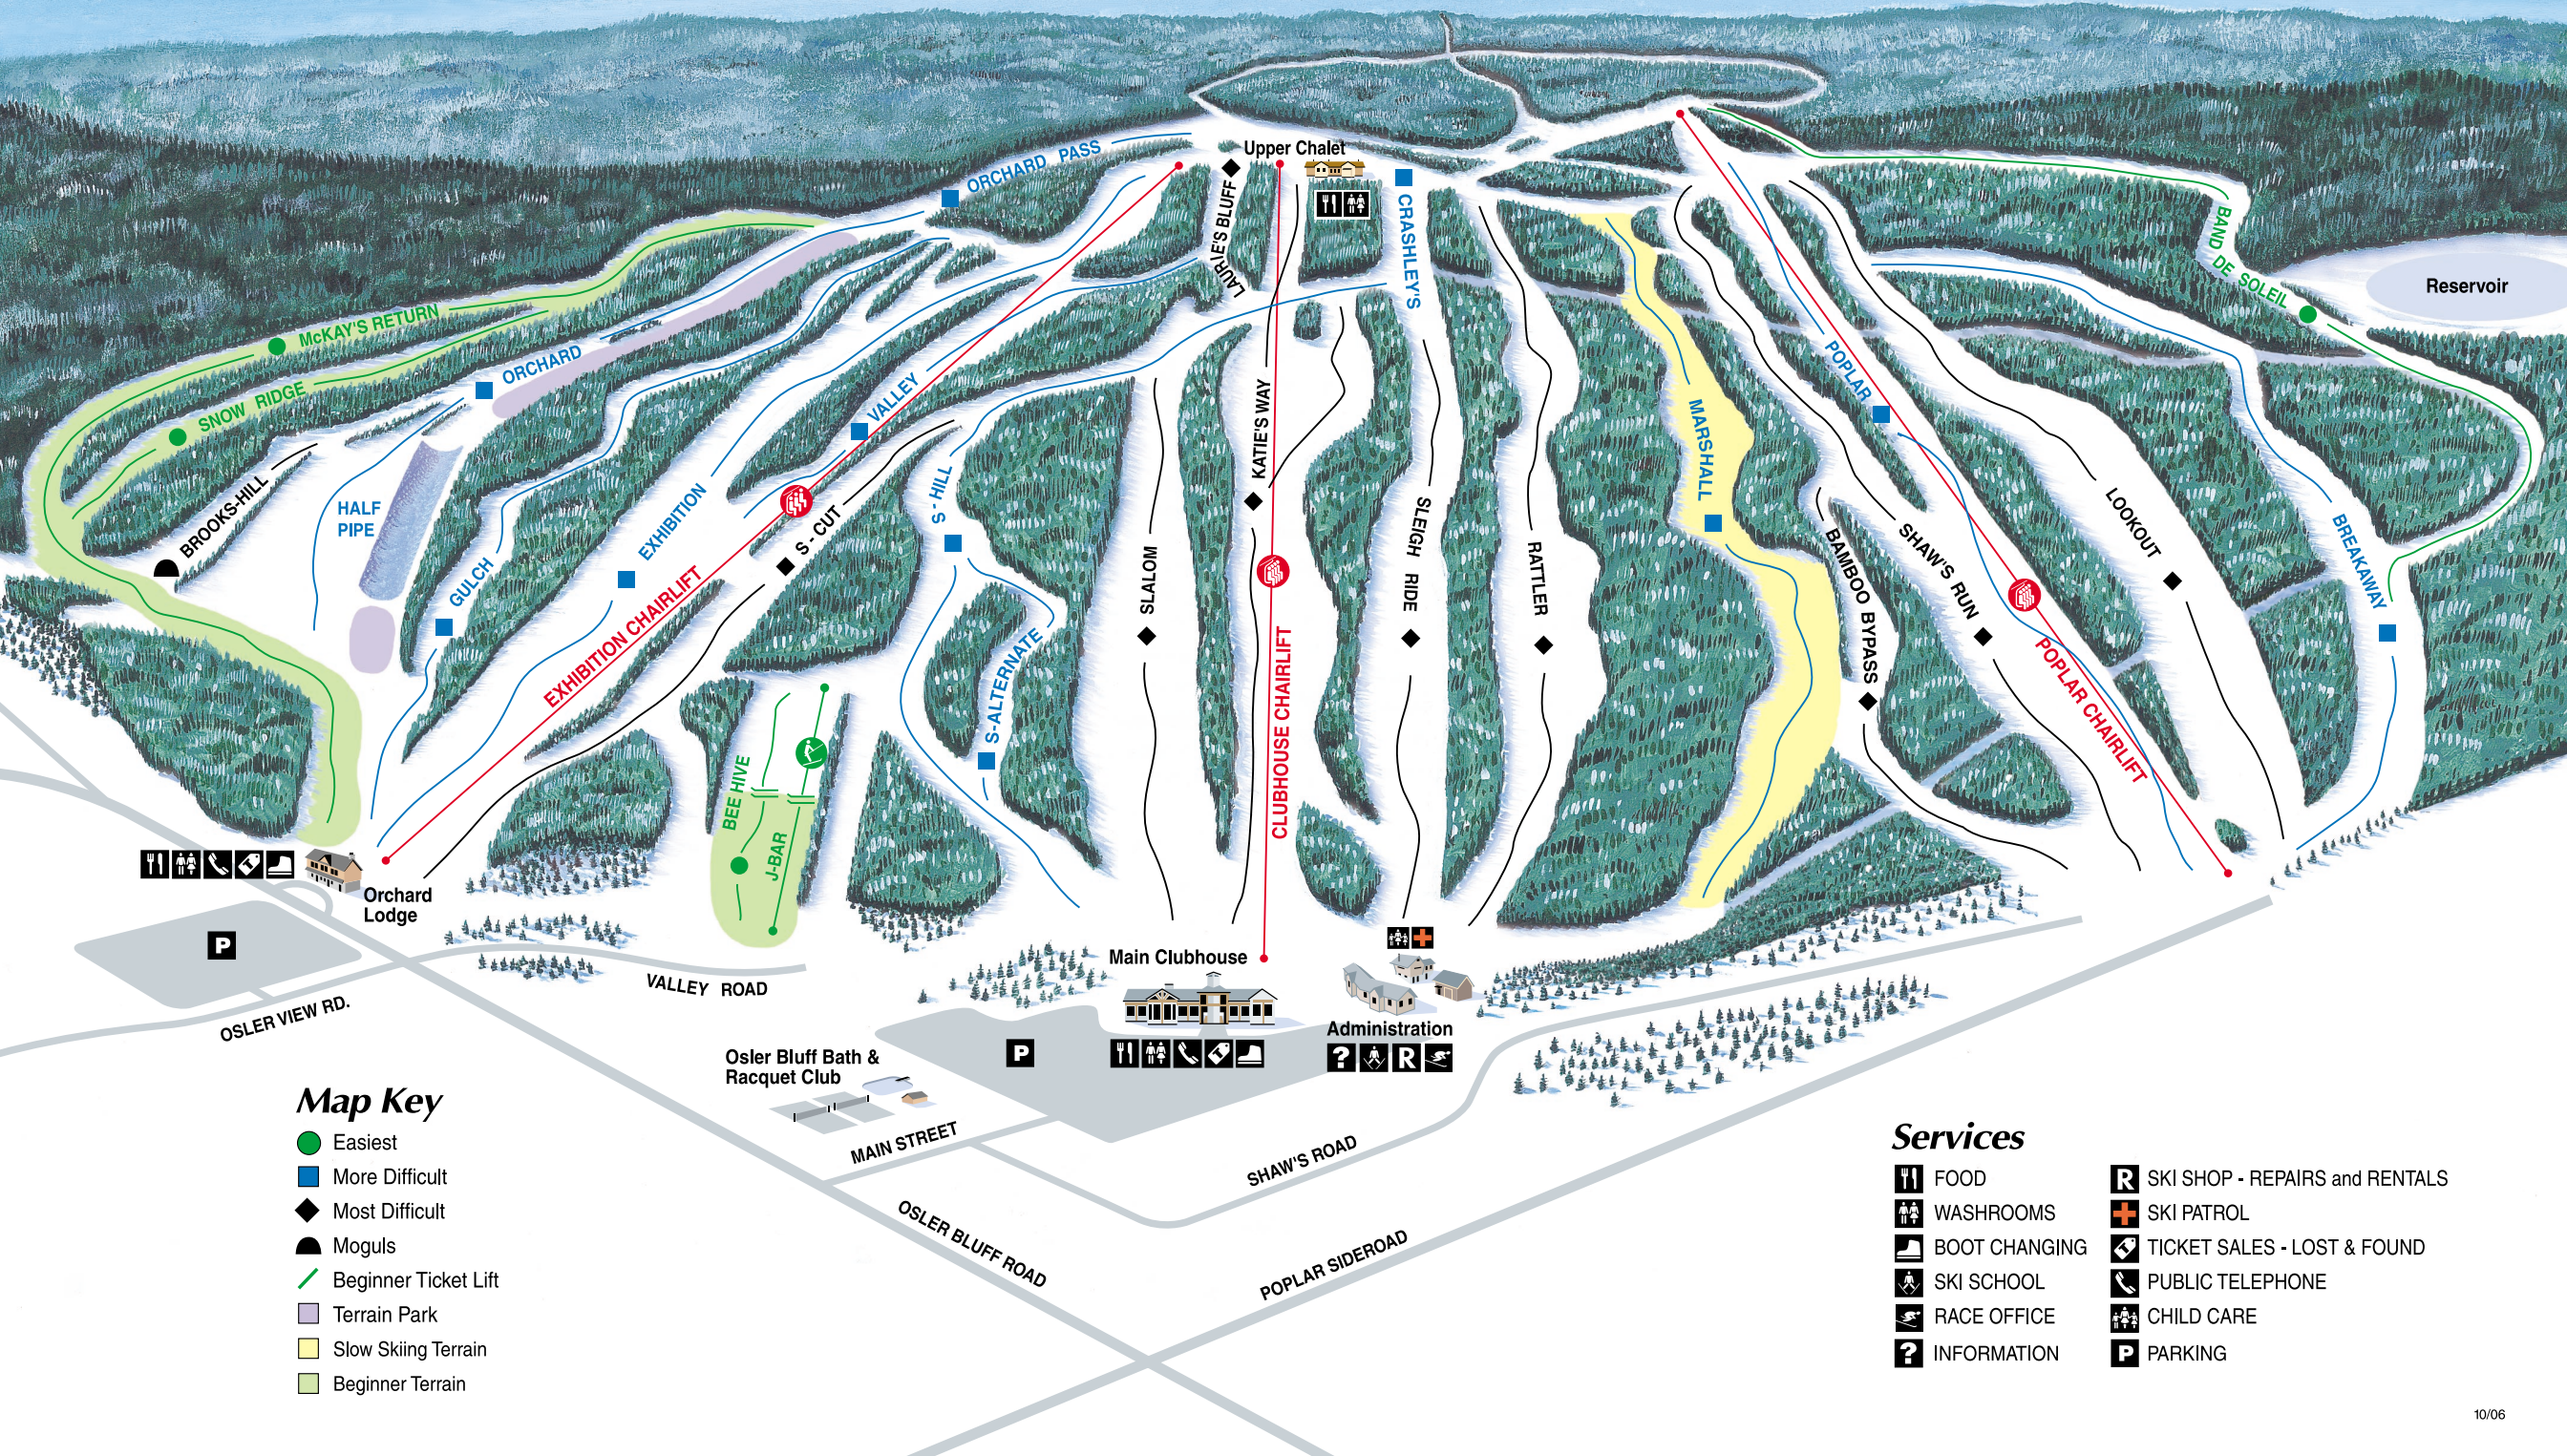

Osler Bluff Ski Club

Map Key

- Easiest
- More Difficult
- ◆ Most Difficult
- ▲ Moguls
- Beginner Ticket Lift
- Terrain Park
- Slow Skiing Terrain
- Beginner Terrain

Services

- | | |
|---------------|--------------------------------|
| FOOD | SKI SHOP - REPAIRS and RENTALS |
| WASHROOMS | SKI PATROL |
| BOOT CHANGING | TICKET SALES - LOST & FOUND |
| SKI SCHOOL | PUBLIC TELEPHONE |
| RACE OFFICE | CHILD CARE |
| INFORMATION | PARKING |