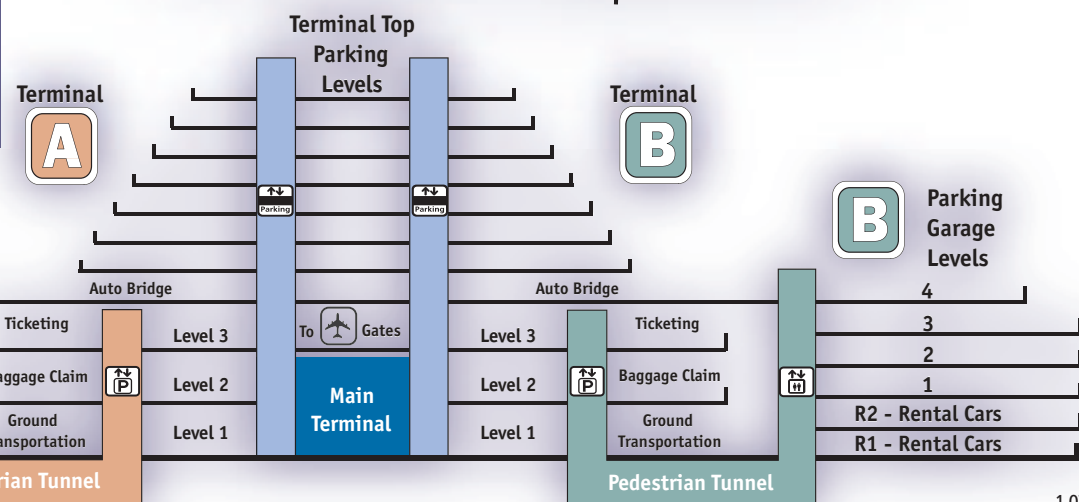

Cell Phone Lot

Convenient FREE short term parking area for passenger pick-up. Easy terminal access located next to the Red Satellite Lot, follow signs to the Red Satellite Lot. No commercial or unattended vehicles

Terminal Top Garage*

Level 5
5
6
7
8
9
10

Critters

Wading Birds
Owls
Flamingos
Turkeys
Seagulls
Pelicans
Eagles

*Access by "A" and "B" garages. Terminal Top Elevator Access "A" and "B" sides of the terminal

PARKING LEGEND

- "A" Garage
- "B" Garage
- Terminal Top Garage

SATELLITE LOTS

- Blue
- Gold
- Red

Wayfinding Maps

ORLANDO INTERNATIONAL AIRPORT

One Airport Boulevard
Orlando, Florida 32827-4399
407.825.2001 • www.orlandoairports.net

Level 3: Ticketing & All Gates

Level 3: Ticketing & All Gates

Legend

Aviation Authority	Parking
ATM	Parking Elevators
Baggage Claim	Phones
Buses	Police
Companion Care	Rental Car
Courtesy Phones	Restaurant
Currency Exchange	Restrooms
Disabled Access	Satellite Parking Shuttle
Elevators	Shopping
Escalators	Shuttles
Ground Transportation	Taxi
Information	Terminal Top Parking
Lost and Found	Vans
Lounge	Hotel
Lynx	