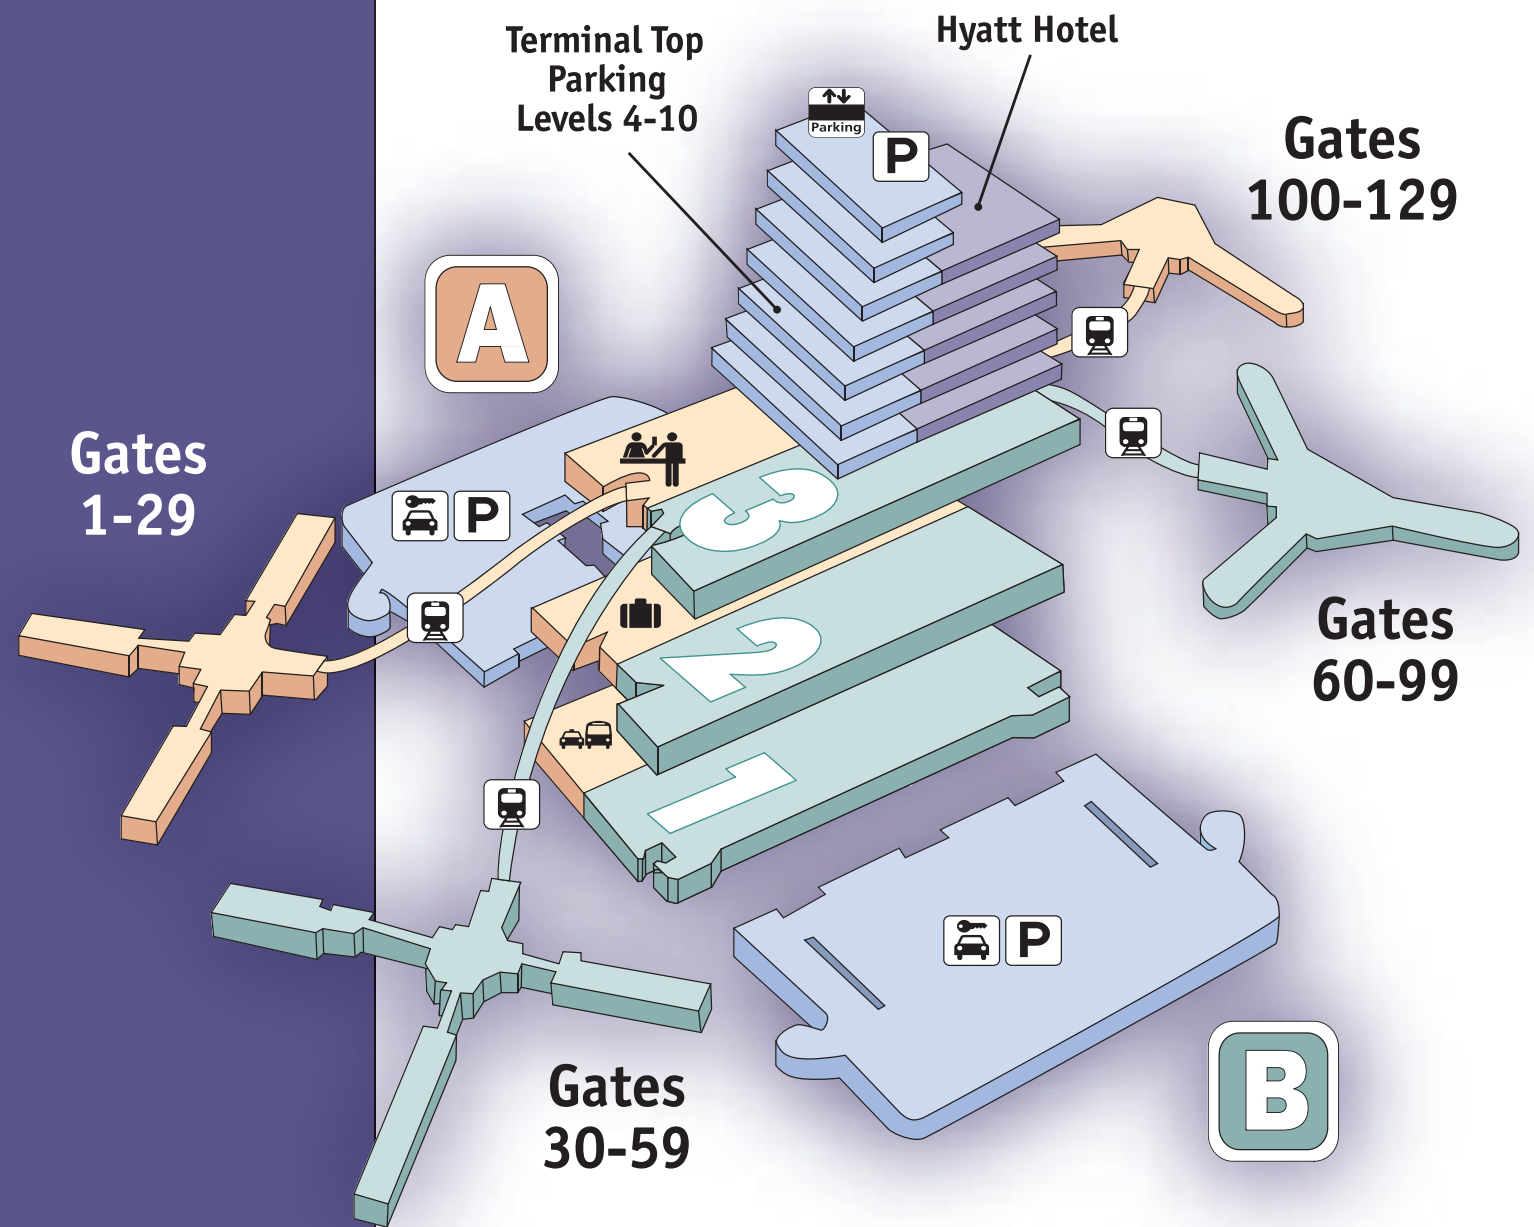

Terminal Top Garage*

Level 5
5
6
7
8
9
10

Critters

Wading Birds
Owls
Flamingos
Turkeys
Seagulls
Pelicans
Eagles

*Access by "A" and "B" garages. Terminal Top Elevator Access "A" and "B" sides of the terminal

PARKING LEGEND

- "A" Garage
- "B" Garage
- Terminal Top Garage

SATELLITE LOTS

- Blue
- Gold
- Red

Wayfinding Maps

ORLANDO INTERNATIONAL AIRPORT

One Airport Boulevard
Orlando, Florida 32827-4399
407.825.2001 • www.orlandoairports.net

Level 3: Ticketing & All Gates

Level 3: Ticketing & All Gates

Legend

Aviation Authority	Parking
ATM	Parking Elevators
Baggage Claim	Phones
Buses	Police
Companion Care	Rental Car
Courtesy Phones	Restaurant
Currency Exchange	Restrooms
Disabled Access	Satellite Parking Shuttle
Elevators	Shopping
Escalators	Shuttles
Ground Transportation	Taxi
Information	Terminal Top Parking
Lost and Found	Vans
Lounge	Hotel
Lynx	

*Delta ticket counter to purchase tickets. Check-in at Gate 60.
Airline locations subject to change