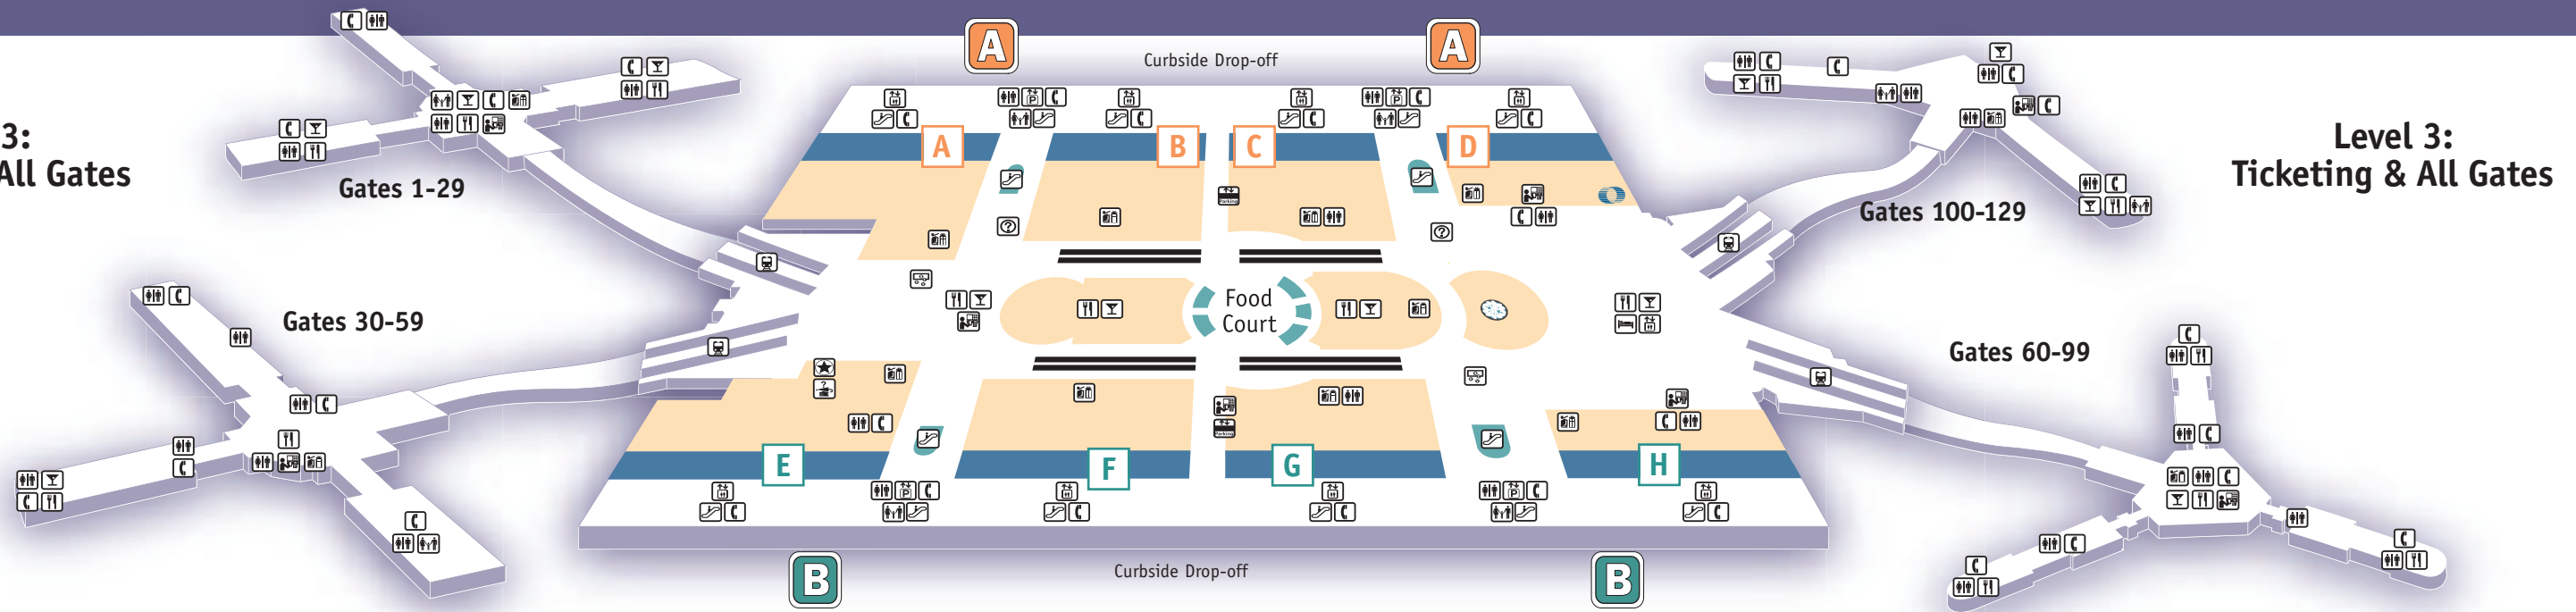

Terminal Top Garage*

Level 5
5
6
7
8
9
10

Critters

Wading Birds
Owls
Flamingos
Turkeys
Seagulls
Pelicans
Eagles

*Access by "A" and "B" garages. Terminal Top Elevator Access "A" and "B" sides of the terminal

PARKING LEGEND

- "A" Garage
- "B" Garage
- Terminal Top Garage

SATELLITE LOTS

- Blue
- Gold
- Red

Wayfinding Maps

ORLANDO INTERNATIONAL AIRPORT

One Airport Boulevard
Orlando, Florida 32827-4399
407.825.2001 • www.orlandoairports.net

Level 3: Ticketing & All Gates

Level 3: Ticketing & All Gates

Legend

Aviation Authority	Parking
ATM	Parking Elevators
Baggage Claim	Phones
Buses	Police
Companion Care	Rental Car
Courtesy Phones	Restaurant
Currency Exchange	Restrooms
Disabled Access	Satellite Parking Shuttle
Elevators	Shopping
Escalators	Shuttles
Ground Transportation	Taxi
Information	Terminal Top Parking
Lost and Found	Vans
Lounge	Hotel
Lynx	

*Delta ticket counter to purchase tickets. Check-in at Gate 60.
Airline locations subject to change