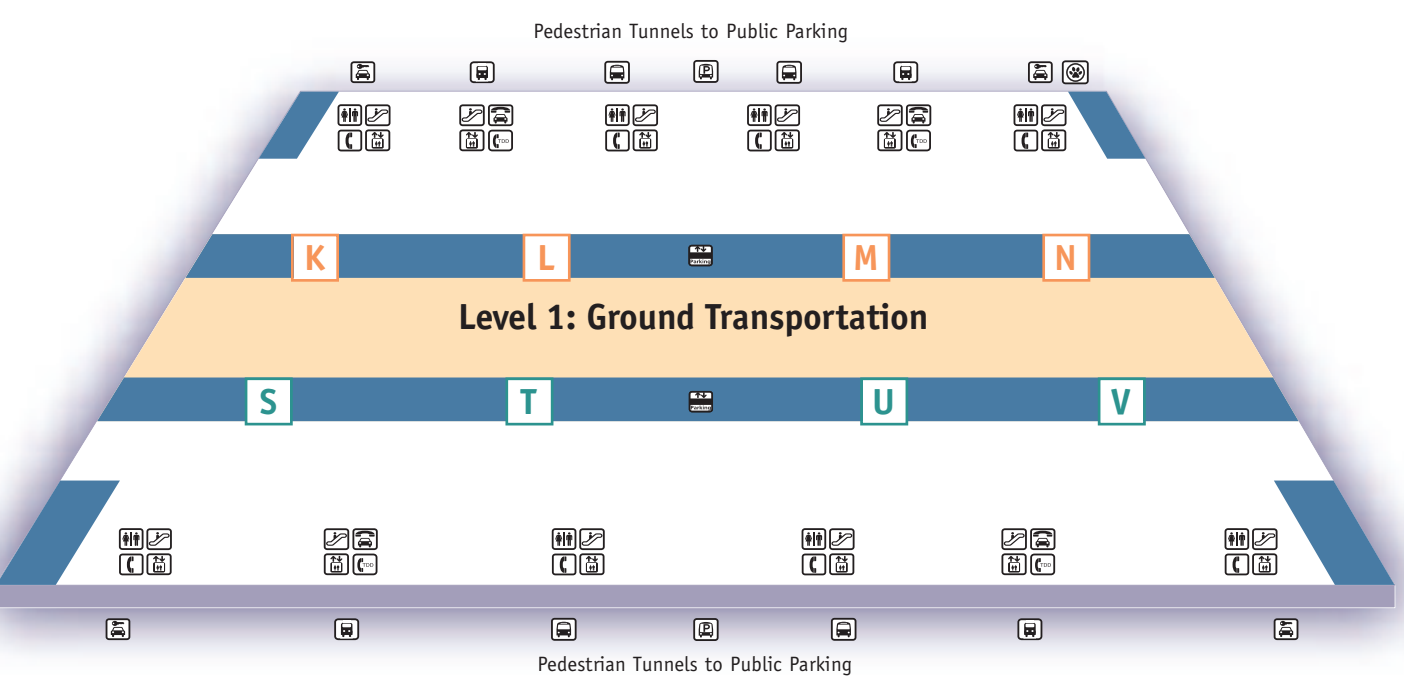

Airline Information (Telephone Number, Terminal & Ticketing Location)

Gate Range	Airline	Telephone Number	Terminal Location	Ticketing Location	
Gates 1-29	Air Canada	1-888-247-2262	A	B	
	Air Jamaica	1-800-523-5585	A	C	
	Air Transat	1-877-872-6728	A	B	
	Alaska Airlines	1-800-252-7522	A	A	
	American	1-800-433-7300	A	A	
	Bahamasair	1-800-222-4262	B	F	
	CarJet	1-800-809-7777	A	B	
	Continental	1-800-525-0280	A	A	
	Martinair Holland	1-800-627-8462	A	C	
	Mexicana	1-800-531-7921	A	C	
	Midwest Airlines	1-800-452-2022	A	B	
	Skyservice	1-800-701-9448	A	C	
	Sun Country	1-800-359-6786	A	C	
	SunWing	1-877-786-9464	B	F	
	USA 3000	1-877-872-3000	A	B	
	WestJet	1-800-538-5696	A	B	
	Gates 30-59	Northwest	1-800-225-2525	B	E
		Spirit	1-800-772-7117	B	E
United/Ted		1-800-241-6522	B	F	
US Airways		1-800-428-4322	B	E	
Gates 60-99		AeroMexico	1-800-237-6639	B	H
	AirTran	1-800-247-8726	B	G	
	British Airways	1-800-247-9297	B	F	
	Cayman Airways	1-800-422-9626	B	H	
	Condor	1-800-524-6975	B	G	
	Copa Airlines	1-800-359-2672	A	C	
	Delta	1-800-221-1212	B	H	
	Delta Connection*	1-800-221-1212	B	H	
	Frontier	1-800-432-1359	A	D	
	Miami Air	1-305-876-3600** (not toll free)	B	G	
Virgin Atlantic	1-800-862-8621	B	G		
Gates 100-129	JetBlue	1-800-538-2583	A	C	
	Southwest	1-800-435-9792	A	D	

*Delta ticket counter to purchase tickets. Check-in at Gate 60.
Airline locations subject to change