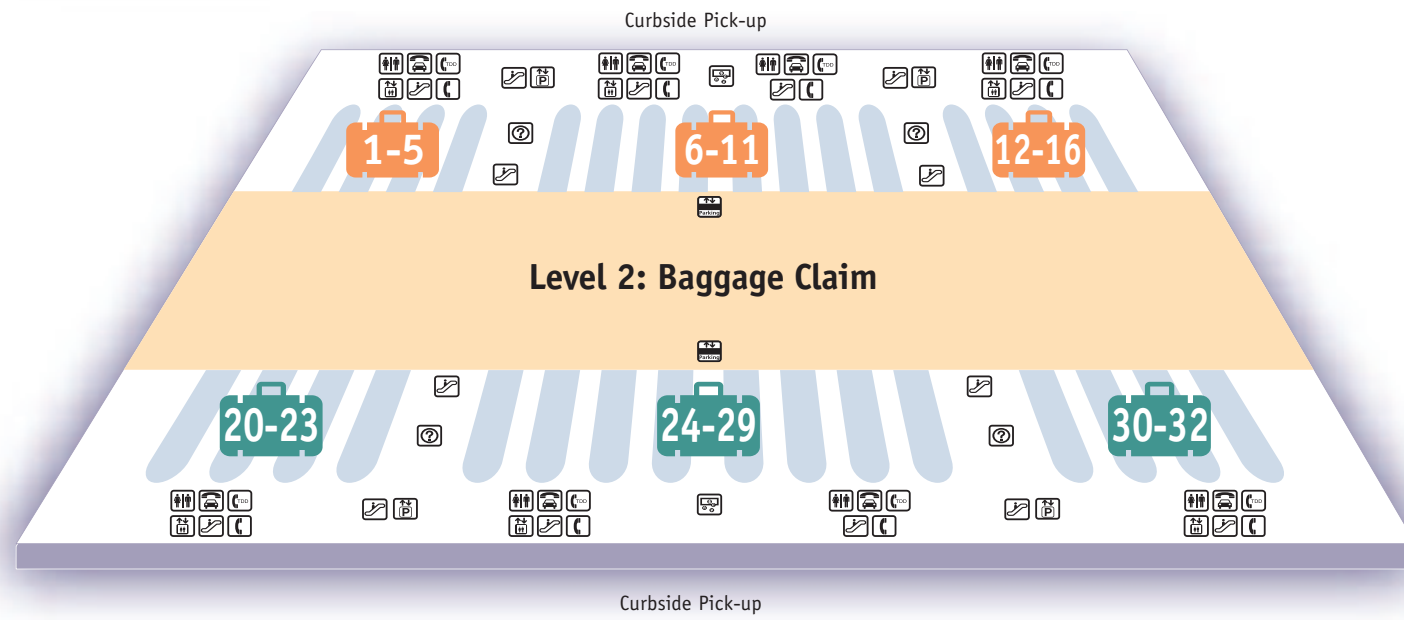

Ground Transportation (Level 1)

Disney Magical Express S	Public Transportation		
On-Airport Rental Car Agencies:	Buses		
Alamo M U	Taxi		
Avis L U	Out-of-town Shuttles		
Budget N T	Hotel & Rental Car Courtesy Phones		
Dollar L T	TDD Phones		
L & M L T			
National M U			
Towncar, Limousine, Shuttle			
Mears K S N V			
Shuttles to Off-Airport Rental Car Agencies:			
Accessible Mini	Best Rate	Fomco	Sunshine
Van Rental	Carl's	Florida	Thrifty
Advantage (Payless)	Enterprise	Hertz	U-Save
Bargain	E-Z	Orlando Rental Car	USA Car Rental