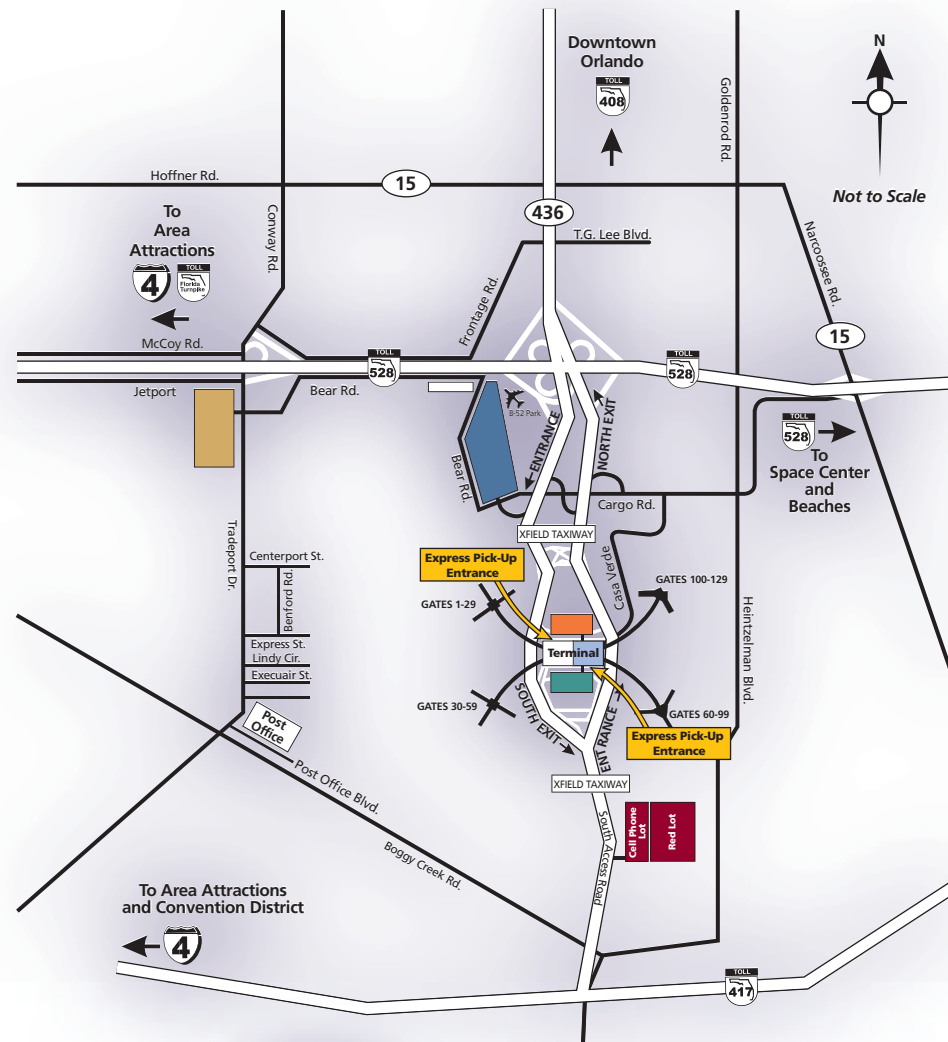

Terminal Top Garage*

Level 5
5
6
7
8
9
10

Critters

Wading Birds
Owls
Flamingos
Turkeys
Seagulls
Pelicans
Eagles

*Access by "A" and "B" garages. Terminal Top Elevator Access "A" and "B" sides of the terminal

PARKING LEGEND

- "A" Garage
- "B" Garage
- Terminal Top Garage

SATELLITE LOTS

- Blue
- Gold
- Red

Wayfinding Maps

ORLANDO INTERNATIONAL AIRPORT

One Airport Boulevard
Orlando, Florida 32827-4399
407.825.2001 • www.orlandoairports.net

*Delta ticket counter to purchase tickets. Check-in at Gate 60.
Airline locations subject to change