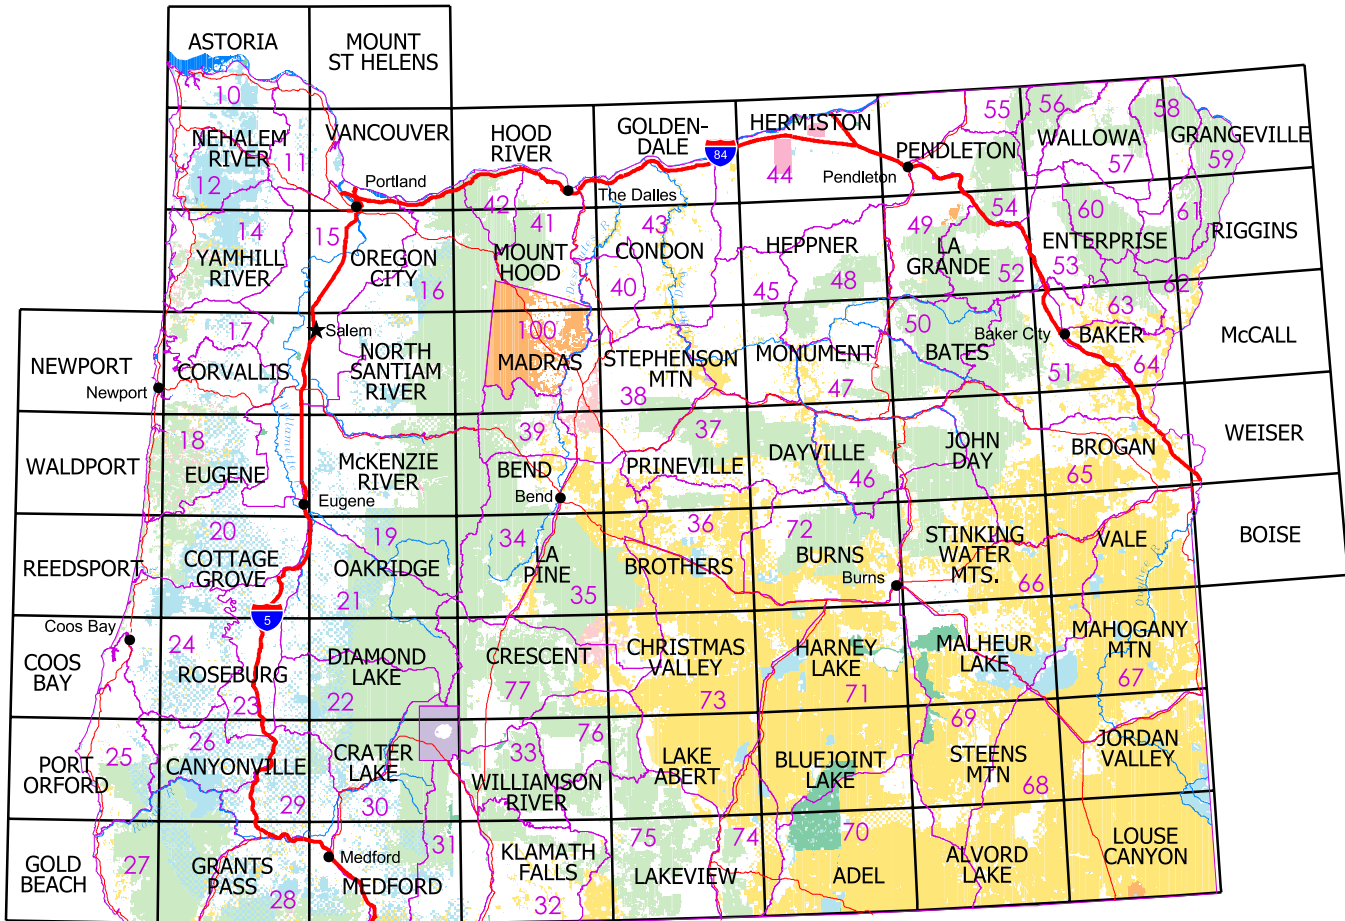

Oregon

BLM 1:100K Maps | Land Status | Hunting Units

To order any of these maps call toll-free 1-877-851-8946
or visit us at www.publiclands.org/mapcenter.

Copyright ©2001 Public Lands Interpretive Association. All rights reserved.

Features

- Cities
- Primary Highways
- Interstate Highway
- Rivers

Boundaries

- BLM 100K Maps
- Hunting Units

Land Status

- BLM Lands
- Reclamation Reservoirs
- Military Withdrawal
- National Forests
- Wildlife Refuges

- Tribal Lands
- National Parks
- Private
- State Trust Lands
- State Wildlife Areas
- State Parks