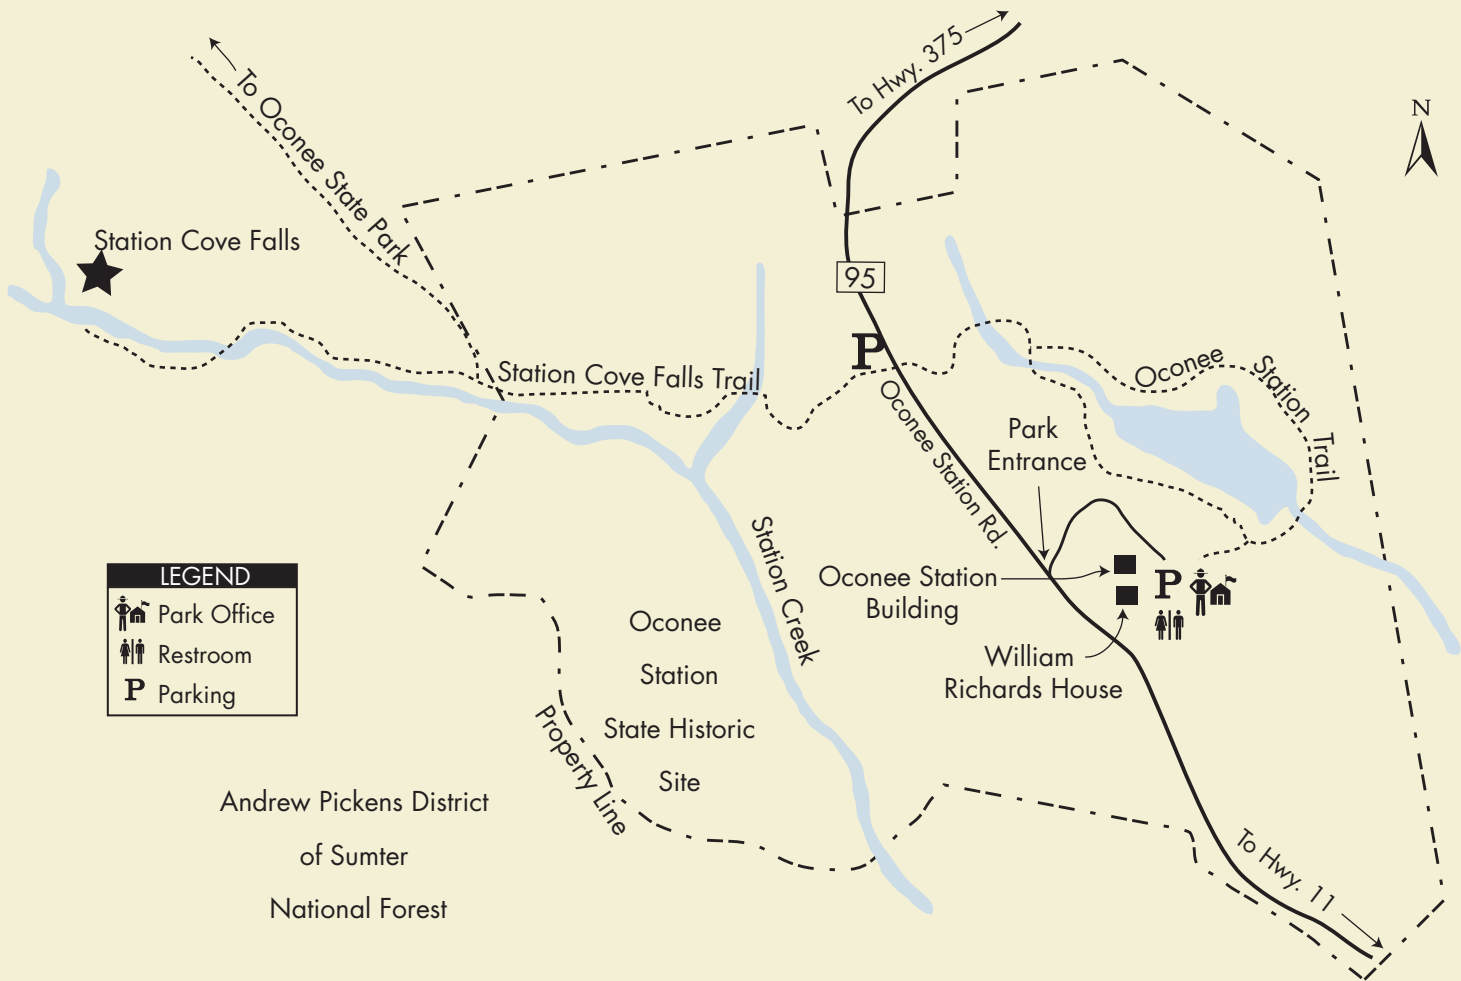

OCONEE STATION

State Historic Site

LEGEND

- Park Office
- Restroom
- Parking

Andrew Pickens District
of Sumter
National Forest